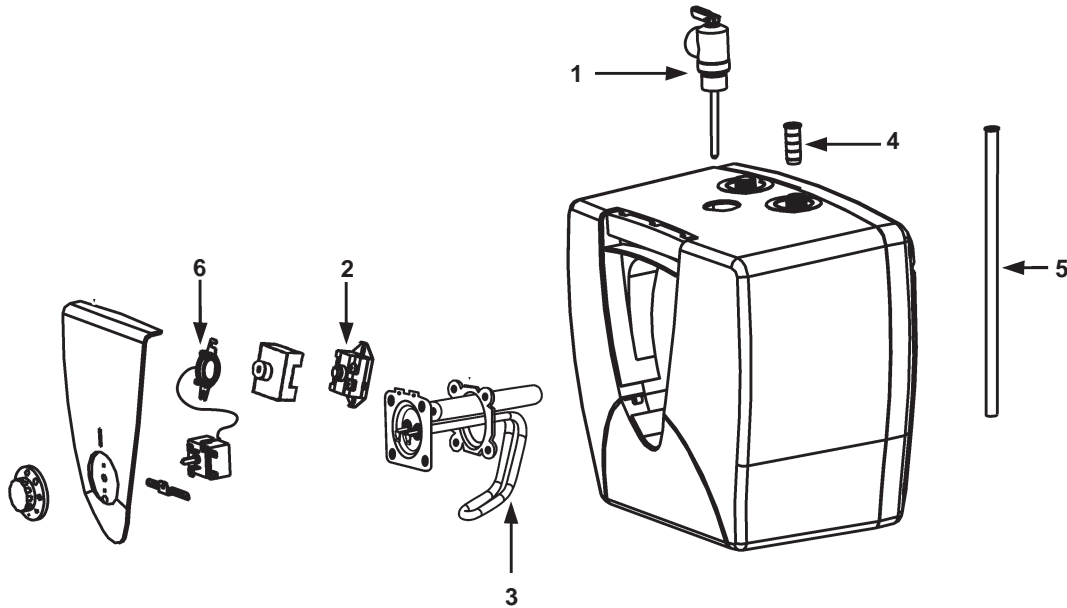

RESIDENTIAL WATER HEATER PARTS LIST

MODELS: JRC002

Item	Description	Part#
1	T&P Relief Valve	9000071015
2	HI Limit Protector	9006403015
3	Compact Heater Element and Anode	9006405005
4	Heat Trap Nipple	9006566015
5	Inlet Tube	9006567005
6	Thermostat with Sensor	9006402015

WHEN ORDERING REPAIR PARTS, ALWAYS GIVE THE FOLLOWING INFORMATION:

- MODEL NUMBER
- SERIAL NUMBER
- PART DESCRIPTION

The model number of your Water Heater will be found on the rating plate located above or adjacent to outer door.