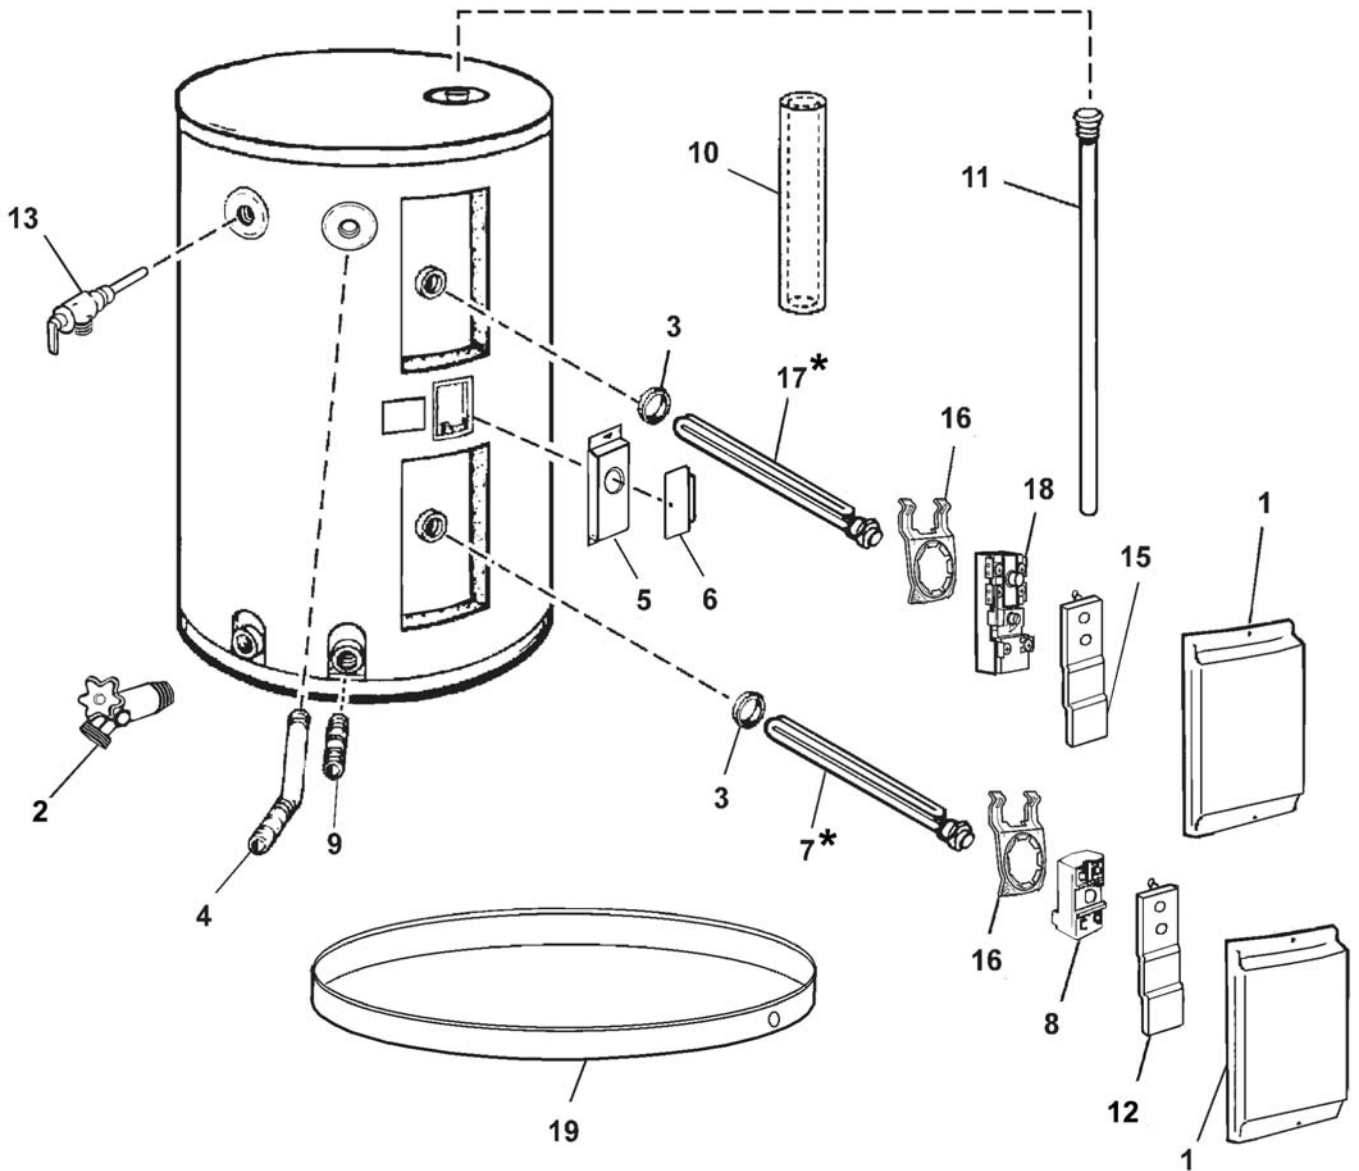

ELECTRIC

RESIDENTIAL WATER HEATER PARTS LIST

MODELS: JR(A) 030 040

Lochinvar LLC
300 Maddox Simpson Pkwy, Lebanon, TN 37090.
1-615-889-8900
www.lochinvar.com

Item Description		JR(A)030 Series 200	JR(A)040 Series 200
1	Access Panel	9003900005	9003900005
2	Drain Valve	9009084015	9009084015
3	Element Gasket	9000308005	9000308005
4	J-Tube	9000334015	9000334015
5	Junction Box Bracket w/CDT Hole	9003722005	9003722005
6	Junction Box Cover	9001327015	9001327015
7	Lower Element*	9002864005	9003948115
8	Lower Thermostat w/High Limit	9000507015	9000507015
9	PEX Lined Nipple	9002564015	9002564015
10	Pipe Insulation	9002445005	9002445005
11	Primary Anode Rod (6 yr Alum.)	9003944005	9003944005
12	Terminal Cover, Short	9003716005	9003716005
13	T&P Relief Valve	9000728015	9000728015
14	Terminal Cover**	9002276015	9002276015
15	Terminal Cover, Long	9000507015	9000507015
16	Thermostat Bracket	9003898215	9003898215
17	Upper Element*	9002864005	9002864005
18	Upper Thermostat w/High Limit	9001954015	9001954015
19	20" Dia. Aluminum Drain Pan w/Side Drain (Not Included)	9000741005	9000741005
19	22" Dia. Aluminum Drain Pan w/Side Drain (Not Included)	9001609005	9001609005
19	24" Dia. Aluminum Drain Pan w/Side Drain (Not Included)	9002769005	9002769005
19	26" Dia. Aluminum Drain Pan w/Side Drain (Not Included)	9001608005	9001608005