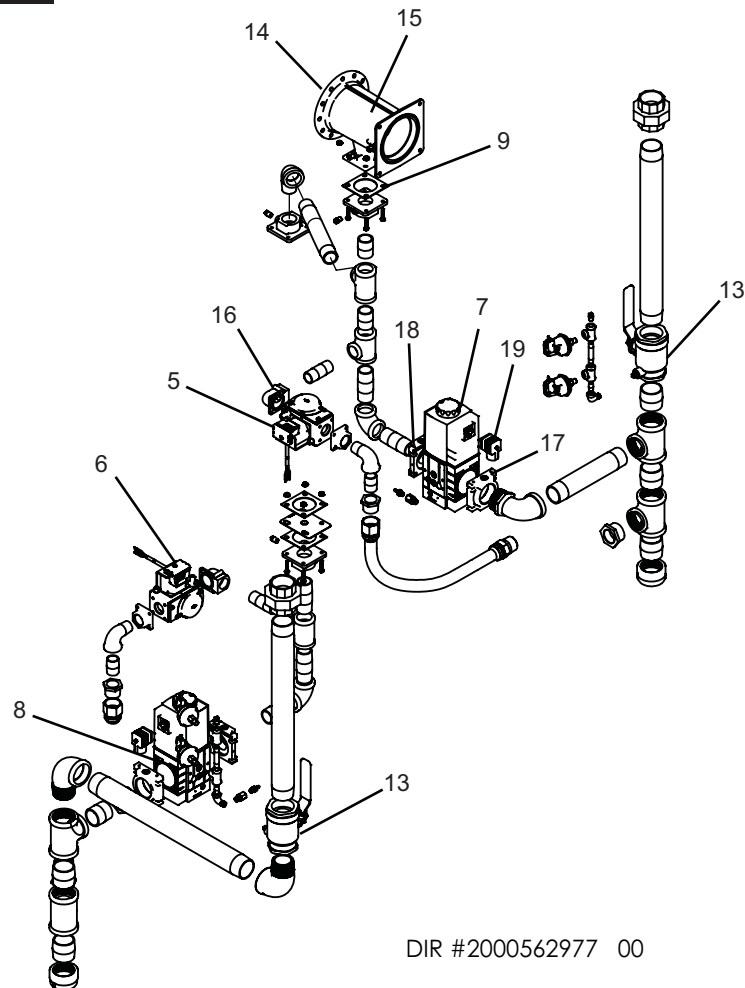

**GAS TRAIN -
Series 112**