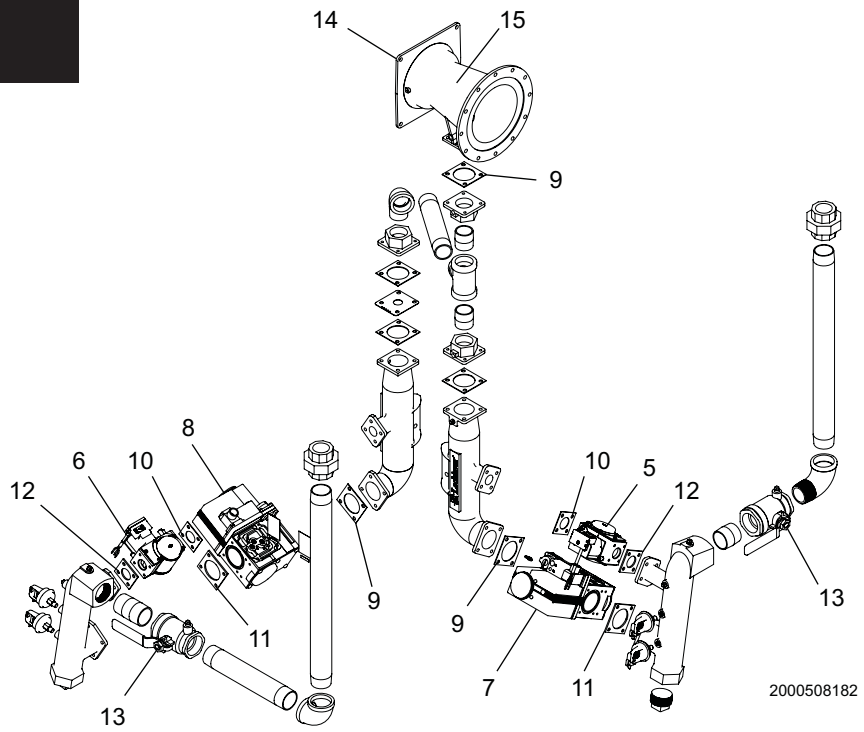

**GAS TRAIN -
Series 102**