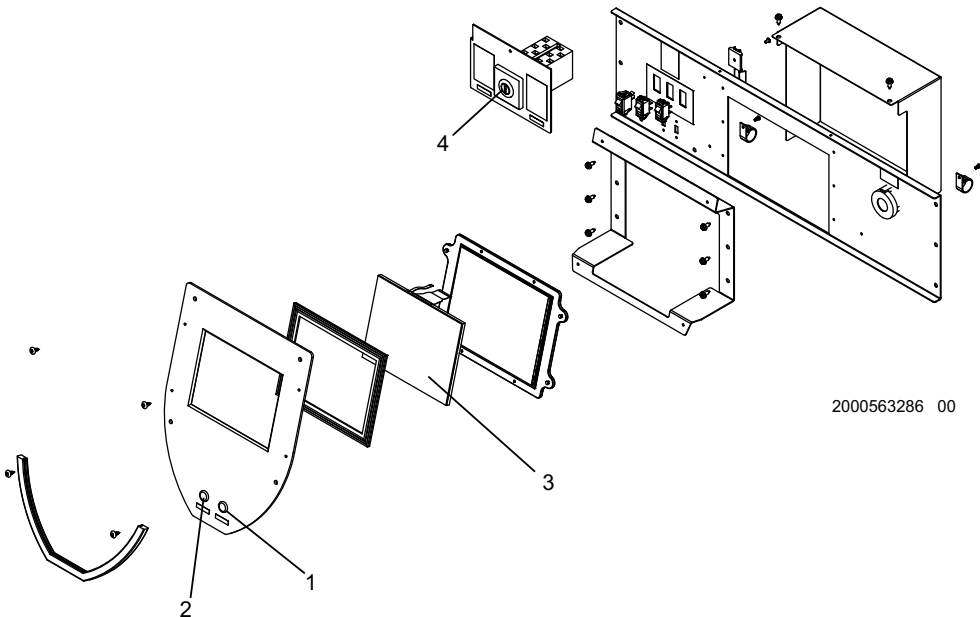

DISPLAY PANEL

NOTE: Please reference the FBN(L) 751 - 2001 replacement parts list (100207789) for additional replacement parts.