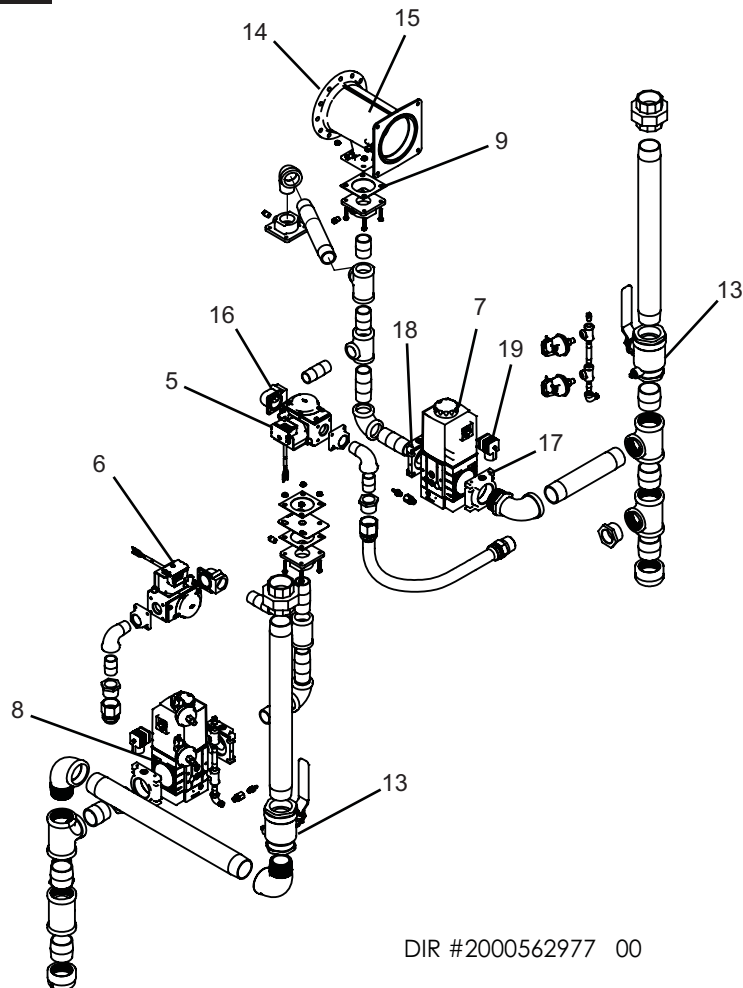

**GAS TRAIN -
Series 112**