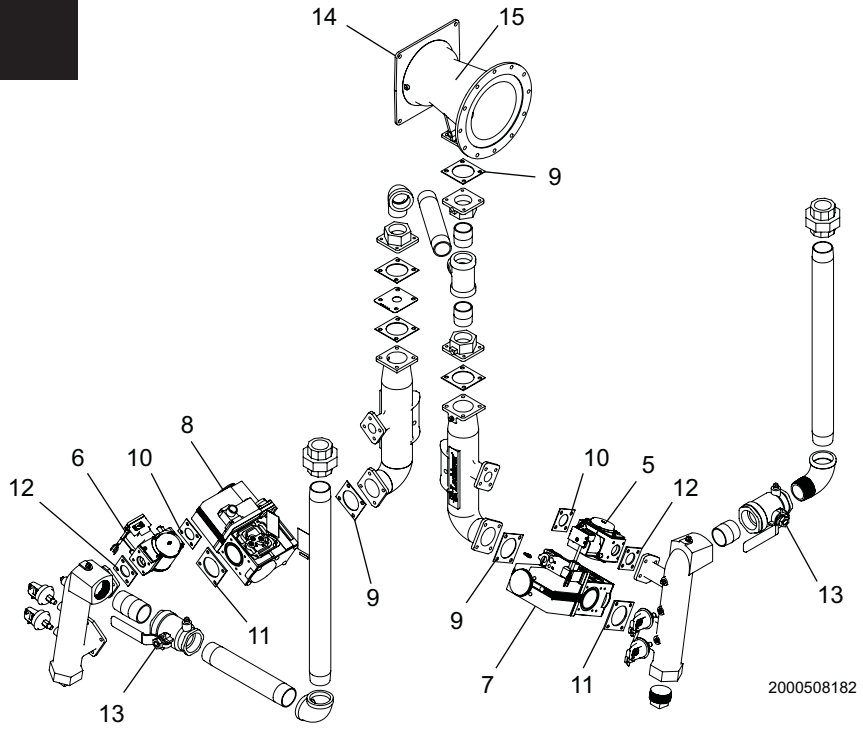

**GAS TRAIN -
Series 102**