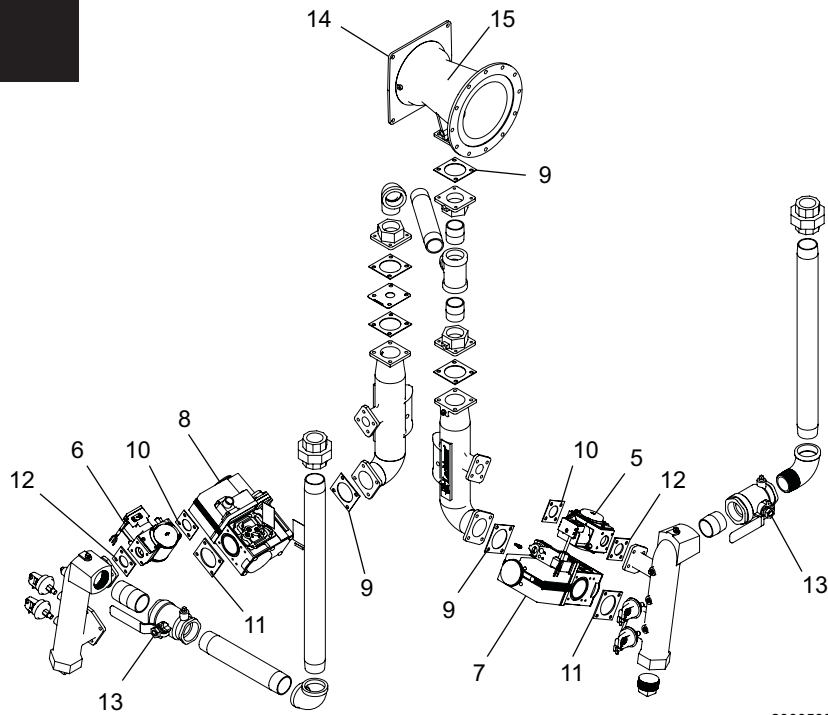

# GAS TRAIN

2000508182

ITEM NO.	PART NO.	DESCRIPTION	MODEL
<b>CONTROLS</b>			
1	100162723	INDICATOR LIGHT RED	ALL
2	100162738	INDICATOR LIGHT GREEN	ALL
3	100163270	DISPLAY MOUNTING PLATE	ALL
4	100172874	KEY ASSEMBLY	ALL
-	100267270	KIT, RE-SPARK RETROFIT (PRIOR TO SERIAL #4015)	FB 751-1251
-	100267301	KIT, RE-SPARK RETROFIT (PRIOR TO SERIAL #4015)	FB 1501-2001
<b>GAS TRAIN ASSEMBLIES</b>			
5	100073358	GAS VALVE ASSEMBLY, NAT - SMALL	FBD751
5	100073359	GAS VALVE ASSEMBLY, NAT - SMALL	FBD1001
5	100073360	GAS VALVE ASSEMBLY, NAT - SMALL	FBD1251
5	100267412	GAS VALVE ASSEMBLY, NAT - SMALL	FBD1501
5	100267413	GAS VALVE ASSEMBLY, NAT - SMALL	FBD1751
5	100267414	GAS VALVE ASSEMBLY, NAT - SMALL	FBD2001
6	100073364	GAS VALVE ASSEMBLY, LP - SMALL	FBD751
6	100073365	GAS VALVE ASSEMBLY, LP - SMALL	FBD1001
6	100073366	GAS VALVE ASSEMBLY, LP - SMALL	FBD1251
6	100267415	GAS VALVE ASSEMBLY, LP - SMALL	FBD1501
6	100267416	GAS VALVE ASSEMBLY, LP - SMALL	FBD1751
6	100267417	GAS VALVE ASSEMBLY, LP - SMALL	FBD2001
7	100073370	GAS VALVE ASSEMBLY, NAT - LARGE	FBD751
7	100073371	GAS VALVE ASSEMBLY, NAT - LARGE	FBD1001
7	100073372	GAS VALVE ASSEMBLY, NAT - LARGE	FBD1251
7	100267418	GAS VALVE ASSEMBLY, NAT - LARGE	FBD1501
7	100267419	GAS VALVE ASSEMBLY, NAT - LARGE	FBD1751
7	100267420	GAS VALVE ASSEMBLY, NAT - LARGE	FBD2001
8	100073549	GAS VALVE ASSEMBLY, LP - LARGE	FBD751
8	100073550	GAS VALVE ASSEMBLY, LP - LARGE	FBD1001
8	100073551	GAS VALVE ASSEMBLY, LP - LARGE	FBD1251
8	100267421	GAS VALVE ASSEMBLY, LP - LARGE	FBD1501
8	100267422	GAS VALVE ASSEMBLY, LP - LARGE	FBD1751
8	100267423	GAS VALVE ASSEMBLY, LP - LARGE	FBD2001
9	100146470	GASKET, FLANGE VENTURI	ALL
10	100060683	GASKET, GAS TRAIN	ALL
11	100060685	GASKET, GAS TRAIN	ALL
12	100060687	GASKET, GAS TRAIN	ALL
13	100171789	VALVE, BALL	FB 751-1251
13	100171912	VALVE, BALL	FB 1501-2001
14	100146458	GASKET, VENTURI	ALL
15	100171878	VALVE, VENTURI	FB 751
15	100072925	VALVE, VENTURI	FB 1001-1251
15	100171780	VALVE, VENTURI	FB 1501-1751
15	100171763	VALVE, VENTURI	FB 2001
<b>JACKET ASSEMBLIES</b>			
16	100267137	JACKET, OUTER TOP, FRONT	FB 751-1251
16	100267138	JACKET, OUTER TOP, FRONT	FB 1501-2001