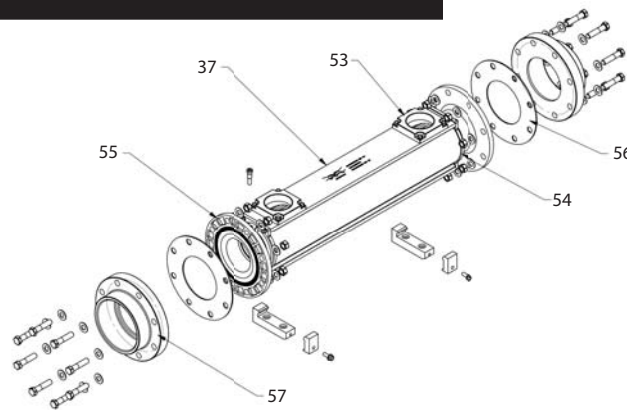

CONTROL PANEL ASSEMBLY

GAS TRAIN XPN 1002

HEAT EXCHANGER ASSEMBLY

GAS TRAIN XPN 1302, 1502

SECONDARY/AUXILIARY HEAT EXCHANGER

ITEM NO.	PART NO.	LEGACY NO.	DESCRIPTION	MODEL
HEAT EXCHANGER ASSEMBLY				
1	100147302	HEX30000	HEAT EXCHANGER	XP 1002
1	100147303	HEX30001	HEAT EXCHANGER	XP 1302
1	100147304	HEX30002	HEAT EXCHANGER	XP 1502
CONTROLS				
2	100167547	RLY20023	LOW VOLTAGE CONNECTION BOARD	ALL