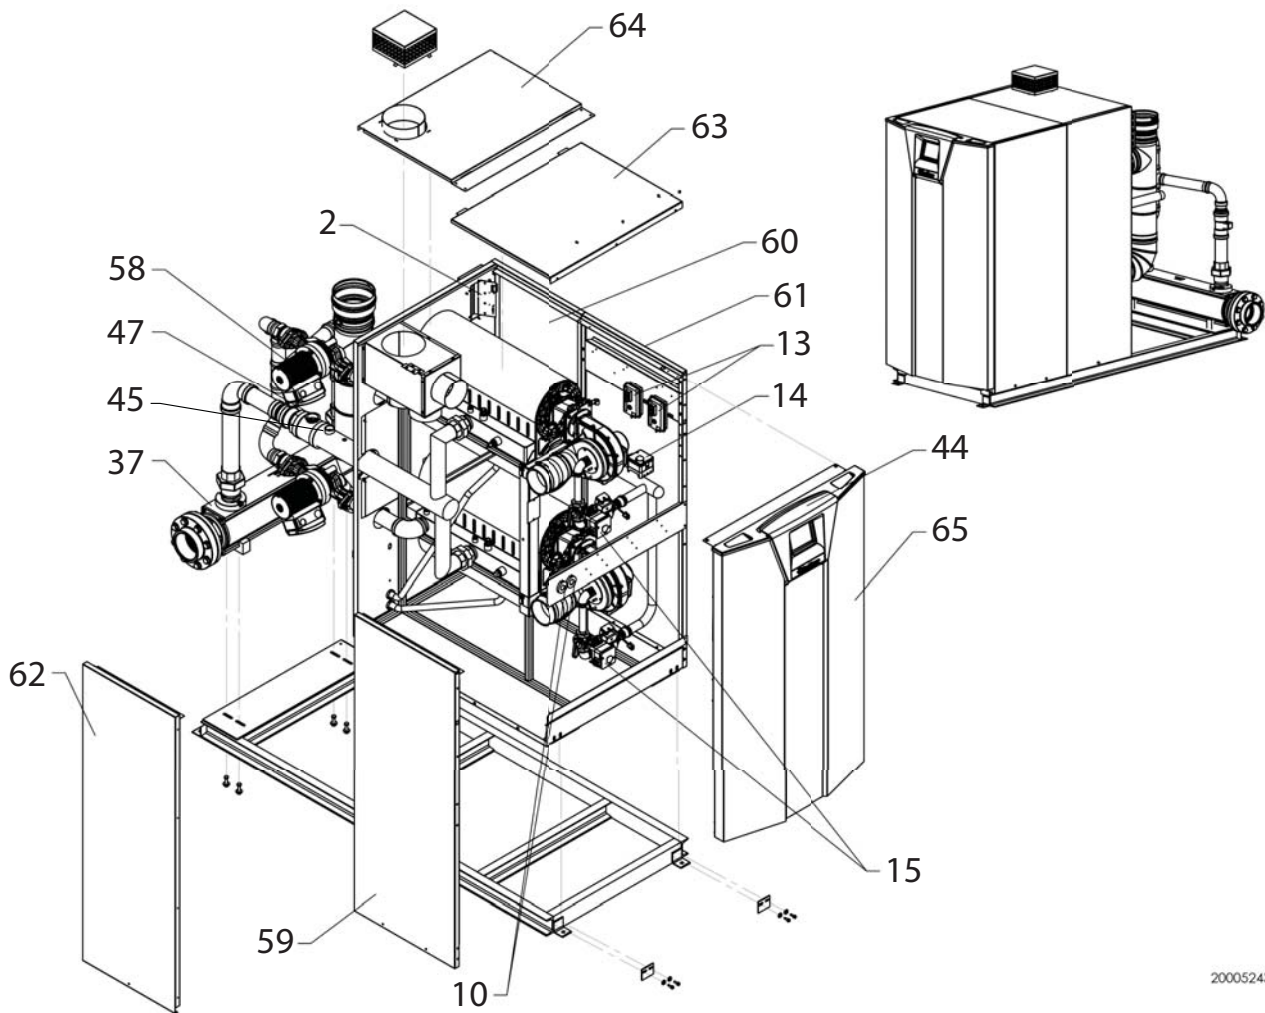

CONTROL PANEL ASSEMBLY

GAS TRAIN XPN 1002

HEAT EXCHANGER ASSEMBLY

GAS TRAIN XPN 1302, 1502

SECONDARY/AUXILIARY HEAT EXCHANGER

ITEM NO.	PART NO.	LEGACY NO.	DESCRIPTION	MODEL
HEAT EXCHANGER ASSEMBLY				
1	100147302	HEX30000	HEAT EXCHANGER	XP 1002
1	100147303	HEX30001	HEAT EXCHANGER	XP 1302
1	100147304	HEX30002	HEAT EXCHANGER	XP 1502
CONTROLS				
2	100167547	RLY20023	LOW VOLTAGE CONNECTION BOARD	ALL