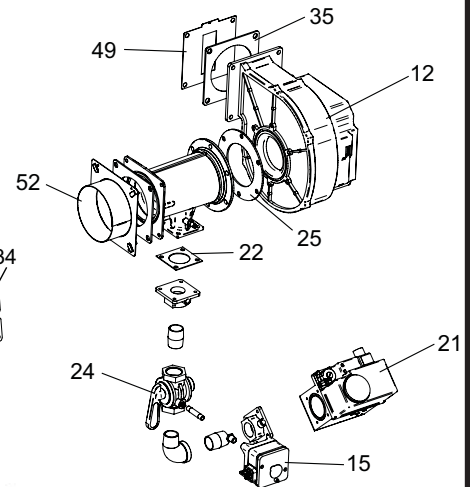

CONTROL PANEL ASSEMBLY

GAS TRAIN XPN 1002

HEAT EXCHANGER ASSEMBLY

GAS TRAIN XPN 1302, 1502

SECONDARY/AUXILIARY HEAT EXCHANGER

ITEM NO.	PART NO.	LEGACY NO.	DESCRIPTION	MODEL
HEAT EXCHANGER ASSEMBLY				
1	100147302	HEX30000	HEAT EXCHANGER	XP 1002
1	100147303	HEX30001	HEAT EXCHANGER	XP 1302
1	100147304	HEX30002	HEAT EXCHANGER	XP 1502
CONTROLS				
2	100167547	RLY20023	LOW VOLTAGE CONNECTION BOARD	ALL