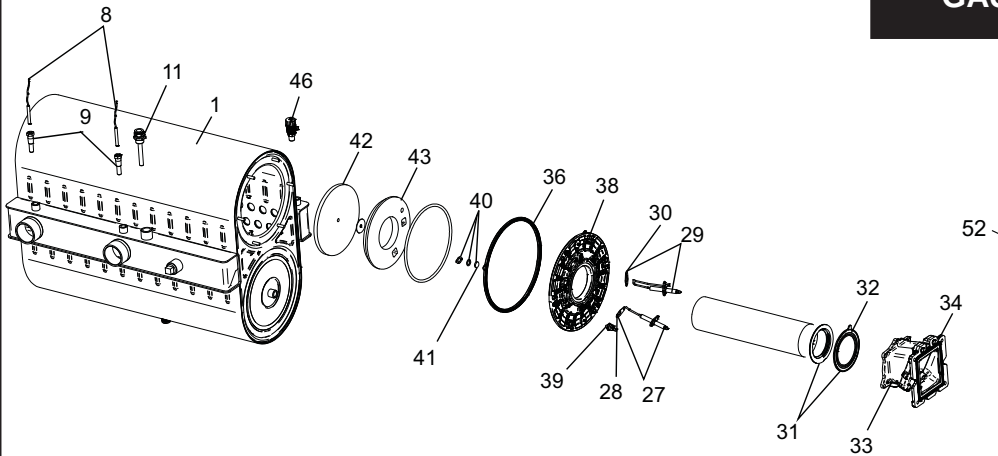

CONTROL PANEL ASSEMBLY

GAS TRAIN XPN 1002

HEAT EXCHANGER ASSEMBLY

GAS TRAIN XPN 1302, 1502

SECONDARY/AUXILIARY HEAT EXCHANGER

ITEM NO.	PART NO.	LEGACY NO.	DESCRIPTION	MODEL
HEAT EXCHANGER ASSEMBLY				
1	100147302	HEX30000	HEAT EXCHANGER	XP 1002
1	100147303	HEX30001	HEAT EXCHANGER	XP 1302
1	100147304	HEX30002	HEAT EXCHANGER	XP 1502
CONTROLS				
2	100167547	RLY20023	LOW VOLTAGE CONNECTION BOARD	ALL