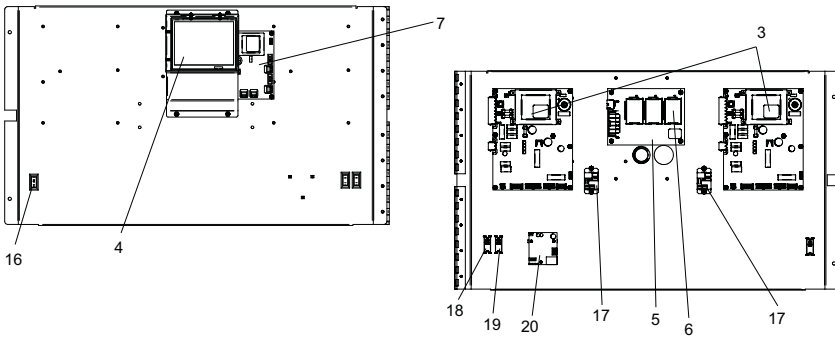

CONTROL PANEL ASSEMBLY

GAS TRAIN XPN 1002

HEAT EXCHANGER ASSEMBLY

GAS TRAIN XPN 1302, 1502

SECONDARY/AUXILIARY HEAT EXCHANGER

ITEM NO.	PART NO.	LEGACY NO.	DESCRIPTION	MODEL
HEAT EXCHANGER ASSEMBLY				
1	100147302	HEX30000	HEAT EXCHANGER	XP 1002
1	100147303	HEX30001	HEAT EXCHANGER	XP 1302
1	100147304	HEX30002	HEAT EXCHANGER	XP 1502
CONTROLS				
2	100167547	RLY20023	LOW VOLTAGE CONNECTION BOARD	ALL