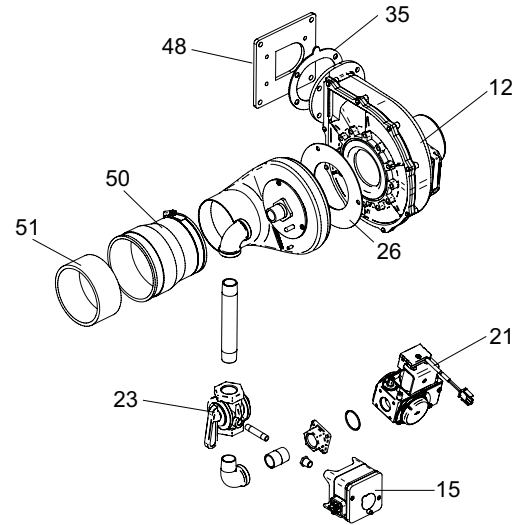

CONTROL PANEL ASSEMBLY

GAS TRAIN XPN 1002

HEAT EXCHANGER ASSEMBLY

GAS TRAIN XPN 1302, 1502

SECONDARY/AUXILIARY HEAT EXCHANGER

ITEM NO.	PART NO.	LEGACY NO.	DESCRIPTION	MODEL
HEAT EXCHANGER ASSEMBLY				
1	100147302	HEX30000	HEAT EXCHANGER	XP 1002
1	100147303	HEX30001	HEAT EXCHANGER	XP 1302
1	100147304	HEX30002	HEAT EXCHANGER	XP 1502
CONTROLS				
2	100167547	RLY20023	LOW VOLTAGE CONNECTION BOARD	ALL