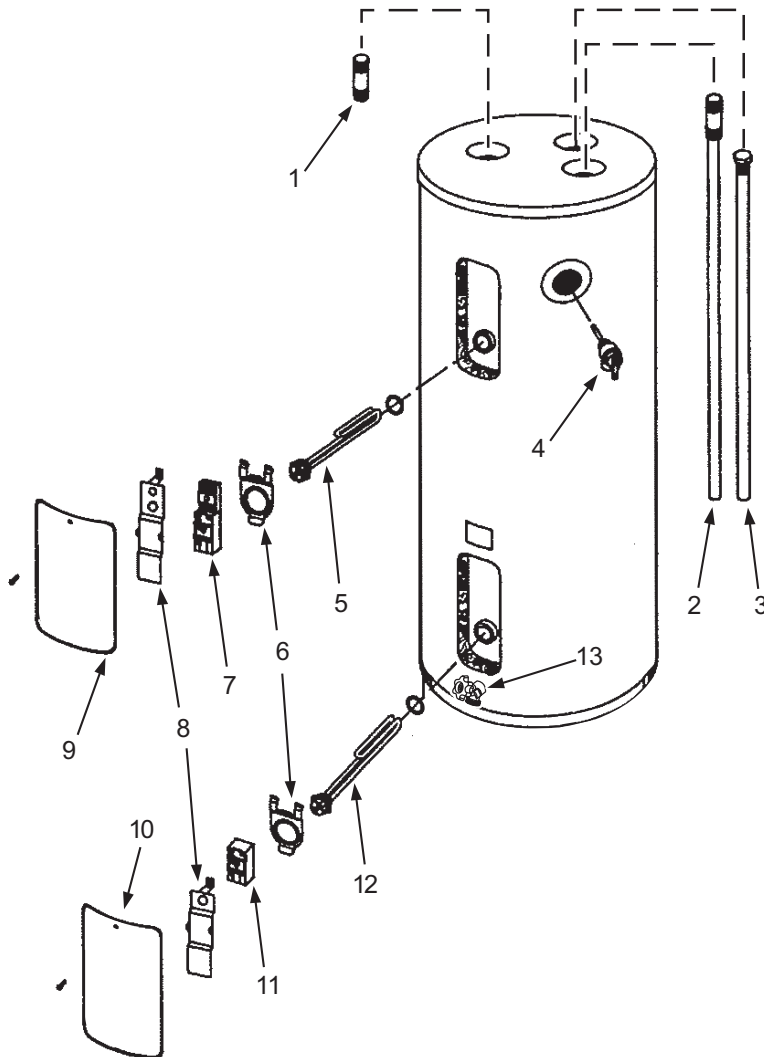

ELECTRIC

COMMERCIAL WATER HEATER PARTS LIST
MODELS ET*066*D, ET*082*D & ET*119*D
Series 200

Lochinvar LLC
300 Maddox Simpson Pkwy, Lebanon, TN 37090.
1-615-889-8900
www.lochinvar.com

		ETA082KD Series 200
Item	Description	
1	Extension Nipple	9003977015
2	Combo Dip Tube	9009159005
3	Primary Anode Rod	9003892005
4	T&P Valve	9000728015
5	Upper Element w/gasket	9000095015
6	Thermostat Bracket	9003898215
7	Upper Thermostat w/Hi Limit	9009223015
8	Terminal Protector	182117-000
9	Upper Access Panel	9001435005
10	Lower Access Panel	9001435005
11	Lower Thermostat	9009222015
12	Lower Element w/gasket	9000095015
13	Brass Drain Valve	9009084015

Copper Sheath Element and Wattage Chart

K.W.	Element Wattage	208V	240V
		Part No.	Part No.
3.0	3000	9003956115	9001879005
3.5	3500	9000092015	9003948115
4.0	4000	9003951115	9003956115
4.5	4500	9002645005	9000092015
5.0	5000	9004688105	9003957005
5.5	5500	---	9003951115