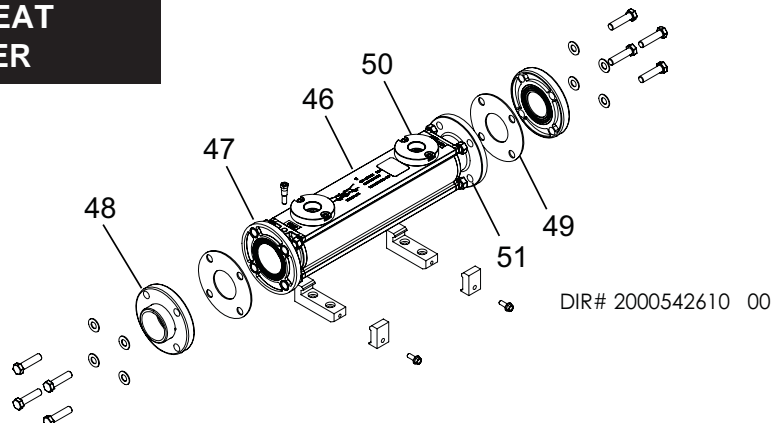

DIR #2000546593 00

CONTROL PANEL

HEAT EXCHANGER

GAS TRAIN AP 400 - 500

GAS TRAIN AP 600 - 850

INDIRECT HEAT EXCHANGER

ITEM NO.	PART NO.	DESCRIPTION	MODEL
BOILER HEAT EXCHANGER ASSEMBLY			
1	100188998	HEAT EXCHANGER ASSEMBLY	AP 400
1	100188999	HEAT EXCHANGER ASSEMBLY	AP 500-600
1	100189000	HEAT EXCHANGER ASSEMBLY	AP 725
1	100189001	HEAT EXCHANGER ASSEMBLY	AP 850
2	100288908	KIT, GASKET SET, HEAT EXCHANGER	AP 400-600
2	100288921	KIT, GASKET SET, HEAT EXCHANGER	AP 725-850
3	100288897	INSULATION, BLANKET	AP 400-600
3	100288898	INSULATION, BLANKET	AP 725-850
4	100288875	BOLT, HEAT EXCHANGER	ALL
5	100288876	NUT, HEAT EXCHANGER	ALL
6	100288904	WASHER, HEAT EXCHANGER	AP 400-600
6	100288905	WASHER, HEAT EXCHANGER	AP 725-850
CONTROLS			
7	100285617	CONTROL BOARD, MAIN	AP 400
7	100285642	CONTROL BOARD, MAIN	AP 500
7	100285649	CONTROL BOARD, MAIN	AP 600
7	100285654	CONTROL BOARD, MAIN	AP 725
7	100285659	CONTROL BOARD, MAIN	AP 850
7	100285641	CONTROL BOARD, MAIN - CANADIAN	AP 400
7	100285647	CONTROL BOARD, MAIN - CANADIAN	AP 500
7	100285653	CONTROL BOARD, MAIN - CANADIAN	AP 600
7	100285658	CONTROL BOARD, MAIN - CANADIAN	AP 725
7	100285664	CONTROL BOARD, MAIN - CANADIAN	AP 850
7	100285605	CONTROL BOARD, MAIN - HIGH ALTITUDE	AP 400
7	100285646	CONTROL BOARD, MAIN - HIGH ALTITUDE	AP 500
7	100285650	CONTROL BOARD, MAIN - HIGH ALTITUDE	AP 600
7	100285655	CONTROL BOARD, MAIN - HIGH ALTITUDE	AP 725
7	100285660	CONTROL BOARD, MAIN - HIGH ALTITUDE	AP 850
7	100285608	CONTROL BOARD, MAIN - SPA	AP 400
7	100285643	CONTROL BOARD, MAIN - SPA	AP 500
7	100285651	CONTROL BOARD, MAIN - SPA	AP 600
7	100285656	CONTROL BOARD, MAIN - SPA	AP 725
7	100285662	CONTROL BOARD, MAIN - SPA	AP 850
7	100285610	CONTROL BOARD, MAIN - SPA, HIGH ALTITUDE	AP 400
7	100285644	CONTROL BOARD, MAIN - SPA, HIGH ALTITUDE	AP 500
7	100285652	CONTROL BOARD, MAIN - SPA, HIGH ALTITUDE	AP 600
7	100285657	CONTROL BOARD, MAIN - SPA, HIGH ALTITUDE	AP 725
7	100285663	CONTROL BOARD, MAIN - SPA, HIGH ALTITUDE	AP 850
8	100278134	CONTROL BOARD, USER INTERFACE	ALL
9	100277838	BOARD, CONNECTION	ALL
10	100208493	BOARD, PUMP RELAY	ALL
11	100208502	RELAY, PUMP, 1.5 HP	ALL
12	100276822	LOW WATER CUTOFF	ALL
13	100208509	RELAY, 120 VAC, 60 HZ	ALL
14	100208246	TRANSFORMER	ALL
15	100277824	KNOB, FLUTED	ALL
16	100277798	SWITCH, MOMENTARY, BLACK	ALL
17	100277797	SWITCH, MOMENTARY, RED	ALL
-	100208242	SWITCH, ON/OFF	ALL
18	100309672	PROBE, LOW WATER CUTOFF	ALL
-	100208561	SENSOR, FLUE	ALL
19	100208549	SENSOR, INLET	ALL
20	100208544	SENSOR, OUTLET/HIGH LIMIT	ALL
-	100157742	SENSOR, OUTDOOR AIR	ALL
-	100208552	SENSOR, THERMOSTAT	ALL
-	100170645	KIT, SYSTEM SENSOR	ALL
-	100208620	HARNESS, IGNITOR	ALL
PLEASE HAVE MODEL AND SERIAL NUMBER WHEN ORDERING PARTS			