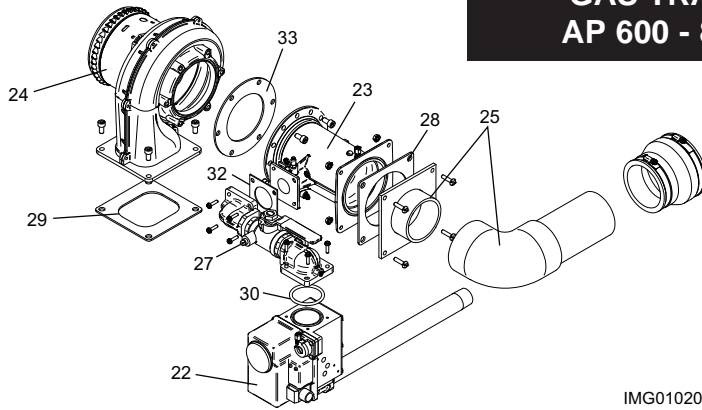

DIR #2000546593 00

CONTROL PANEL

HEAT EXCHANGER

GAS TRAIN AP 400 - 500

GAS TRAIN AP 600 - 850

INDIRECT HEAT EXCHANGER

ITEM NO.	PART NO.	DESCRIPTION	MODEL
BOILER HEAT EXCHANGER ASSEMBLY			
1	100188998	HEAT EXCHANGER ASSEMBLY	AP 400
1	100188999	HEAT EXCHANGER ASSEMBLY	AP 500-600
1	100189000	HEAT EXCHANGER ASSEMBLY	AP 725
1	100189001	HEAT EXCHANGER ASSEMBLY	AP 850
2	100288908	KIT, GASKET SET, HEAT EXCHANGER	AP 400-600
2	100288921	KIT, GASKET SET, HEAT EXCHANGER	AP 725-850
3	100288897	INSULATION, BLANKET	AP 400-600
3	100288898	INSULATION, BLANKET	AP 725-850
4	100288875	BOLT, HEAT EXCHANGER	ALL
5	100288876	NUT, HEAT EXCHANGER	ALL
6	100288904	WASHER, HEAT EXCHANGER	AP 400-600
6	100288905	WASHER, HEAT EXCHANGER	AP 725-850
CONTROLS			
7	100285617	CONTROL BOARD, MAIN	AP 400
7	100285642	CONTROL BOARD, MAIN	AP 500
7	100285649	CONTROL BOARD, MAIN	AP 600
7	100285654	CONTROL BOARD, MAIN	AP 725
7	100285659	CONTROL BOARD, MAIN	AP 850
7	100285641	CONTROL BOARD, MAIN - CANADIAN	AP 400
7	100285647	CONTROL BOARD, MAIN - CANADIAN	AP 500
7	100285653	CONTROL BOARD, MAIN - CANADIAN	AP 600
7	100285658	CONTROL BOARD, MAIN - CANADIAN	AP 725
7	100285664	CONTROL BOARD, MAIN - CANADIAN	AP 850
7	100285605	CONTROL BOARD, MAIN - HIGH ALTITUDE	AP 400
7	100285646	CONTROL BOARD, MAIN - HIGH ALTITUDE	AP 500
7	100285650	CONTROL BOARD, MAIN - HIGH ALTITUDE	AP 600
7	100285655	CONTROL BOARD, MAIN - HIGH ALTITUDE	AP 725
7	100285660	CONTROL BOARD, MAIN - HIGH ALTITUDE	AP 850
7	100285608	CONTROL BOARD, MAIN - SPA	AP 400
7	100285643	CONTROL BOARD, MAIN - SPA	AP 500
7	100285651	CONTROL BOARD, MAIN - SPA	AP 600
7	100285656	CONTROL BOARD, MAIN - SPA	AP 725
7	100285662	CONTROL BOARD, MAIN - SPA	AP 850
7	100285610	CONTROL BOARD, MAIN - SPA, HIGH ALTITUDE	AP 400
7	100285644	CONTROL BOARD, MAIN - SPA, HIGH ALTITUDE	AP 500
7	100285652	CONTROL BOARD, MAIN - SPA, HIGH ALTITUDE	AP 600
7	100285657	CONTROL BOARD, MAIN - SPA, HIGH ALTITUDE	AP 725
7	100285663	CONTROL BOARD, MAIN - SPA, HIGH ALTITUDE	AP 850
8	100278134	CONTROL BOARD, USER INTERFACE	ALL
9	100277838	BOARD, CONNECTION	ALL
10	100208493	BOARD, PUMP RELAY	ALL
11	100208502	RELAY, PUMP, 1.5 HP	ALL
12	100276822	LOW WATER CUTOFF	ALL
13	100208509	RELAY, 120 VAC, 60 HZ	ALL
14	100208246	TRANSFORMER	ALL
15	100277824	KNOB, FLUTED	ALL
16	100277798	SWITCH, MOMENTARY, BLACK	ALL
17	100277797	SWITCH, MOMENTARY, RED	ALL
-	100208242	SWITCH, ON/OFF	ALL
18	100309672	PROBE, LOW WATER CUTOFF	ALL
-	100208561	SENSOR, FLUE	ALL
19	100208549	SENSOR, INLET	ALL
20	100208544	SENSOR, OUTLET/HIGH LIMIT	ALL
-	100157742	SENSOR, OUTDOOR AIR	ALL
-	100208552	SENSOR, THERMOSTAT	ALL
-	100170645	KIT, SYSTEM SENSOR	ALL
-	100208620	HARNESS, IGNITOR	ALL
PLEASE HAVE MODEL AND SERIAL NUMBER WHEN ORDERING PARTS			