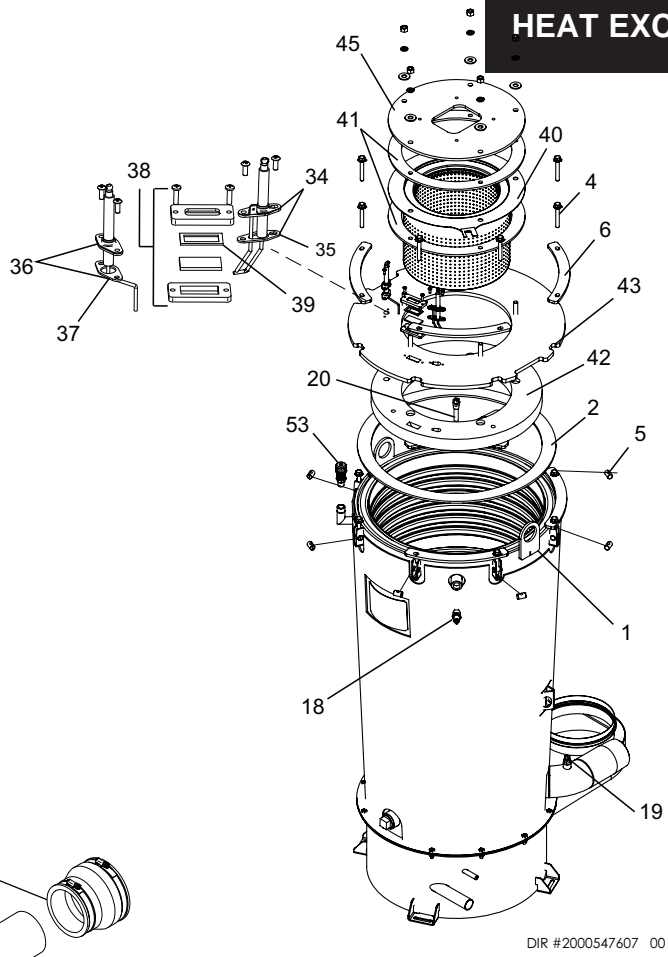

DIR #2000546593 00

CONTROL PANEL

HEAT EXCHANGER

GAS TRAIN AP 400 - 500

GAS TRAIN AP 600 - 850

INDIRECT HEAT EXCHANGER

ITEM NO.	PART NO.	DESCRIPTION	MODEL
BOILER HEAT EXCHANGER ASSEMBLY			
1	100188998	HEAT EXCHANGER ASSEMBLY	AP 400
1	100188999	HEAT EXCHANGER ASSEMBLY	AP 500-600
1	100189000	HEAT EXCHANGER ASSEMBLY	AP 725
1	100189001	HEAT EXCHANGER ASSEMBLY	AP 850
2	100288908	KIT, GASKET SET, HEAT EXCHANGER	AP 400-600
2	100288921	KIT, GASKET SET, HEAT EXCHANGER	AP 725-850
3	100288897	INSULATION, BLANKET	AP 400-600
3	100288898	INSULATION, BLANKET	AP 725-850
4	100288875	BOLT, HEAT EXCHANGER	ALL
5	100288876	NUT, HEAT EXCHANGER	ALL
6	100288904	WASHER, HEAT EXCHANGER	AP 400-600
6	100288905	WASHER, HEAT EXCHANGER	AP 725-850
CONTROLS			
7	100285617	CONTROL BOARD, MAIN	AP 400
7	100285642	CONTROL BOARD, MAIN	AP 500
7	100285649	CONTROL BOARD, MAIN	AP 600
7	100285654	CONTROL BOARD, MAIN	AP 725
7	100285659	CONTROL BOARD, MAIN	AP 850
7	100285641	CONTROL BOARD, MAIN - CANADIAN	AP 400
7	100285647	CONTROL BOARD, MAIN - CANADIAN	AP 500
7	100285653	CONTROL BOARD, MAIN - CANADIAN	AP 600
7	100285658	CONTROL BOARD, MAIN - CANADIAN	AP 725
7	100285664	CONTROL BOARD, MAIN - CANADIAN	AP 850
7	100285605	CONTROL BOARD, MAIN - HIGH ALTITUDE	AP 400
7	100285646	CONTROL BOARD, MAIN - HIGH ALTITUDE	AP 500
7	100285650	CONTROL BOARD, MAIN - HIGH ALTITUDE	AP 600
7	100285655	CONTROL BOARD, MAIN - HIGH ALTITUDE	AP 725
7	100285660	CONTROL BOARD, MAIN - HIGH ALTITUDE	AP 850
7	100285608	CONTROL BOARD, MAIN - SPA	AP 400
7	100285643	CONTROL BOARD, MAIN - SPA	AP 500
7	100285651	CONTROL BOARD, MAIN - SPA	AP 600
7	100285656	CONTROL BOARD, MAIN - SPA	AP 725
7	100285662	CONTROL BOARD, MAIN - SPA	AP 850
7	100285610	CONTROL BOARD, MAIN - SPA, HIGH ALTITUDE	AP 400
7	100285644	CONTROL BOARD, MAIN - SPA, HIGH ALTITUDE	AP 500
7	100285652	CONTROL BOARD, MAIN - SPA, HIGH ALTITUDE	AP 600
7	100285657	CONTROL BOARD, MAIN - SPA, HIGH ALTITUDE	AP 725
7	100285663	CONTROL BOARD, MAIN - SPA, HIGH ALTITUDE	AP 850
8	100278134	CONTROL BOARD, USER INTERFACE	ALL
9	100277838	BOARD, CONNECTION	ALL
10	100208493	BOARD, PUMP RELAY	ALL
11	100208502	RELAY, PUMP, 1.5 HP	ALL
12	100276822	LOW WATER CUTOFF	ALL
13	100208509	RELAY, 120 VAC, 60 HZ	ALL
14	100208246	TRANSFORMER	ALL
15	100277824	KNOB, FLUTED	ALL
16	100277798	SWITCH, MOMENTARY, BLACK	ALL
17	100277797	SWITCH, MOMENTARY, RED	ALL
-	100208242	SWITCH, ON/OFF	ALL
18	100309672	PROBE, LOW WATER CUTOFF	ALL
-	100208561	SENSOR, FLUE	ALL
19	100208549	SENSOR, INLET	ALL
20	100208544	SENSOR, OUTLET/HIGH LIMIT	ALL
-	100157742	SENSOR, OUTDOOR AIR	ALL
-	100208552	SENSOR, THERMOSTAT	ALL
-	100170645	KIT, SYSTEM SENSOR	ALL
-	100208620	HARNESS, IGNITOR	ALL
PLEASE HAVE MODEL AND SERIAL NUMBER WHEN ORDERING PARTS			