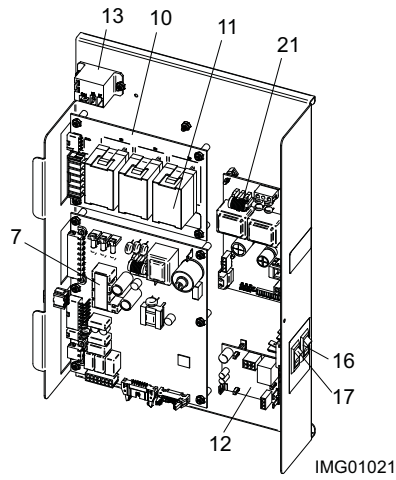

DIR #2000546593 00

CONTROL PANEL

HEAT EXCHANGER

GAS TRAIN AP 400 - 500

GAS TRAIN AP 600 - 850

INDIRECT HEAT EXCHANGER

ITEM NO.	PART NO.	DESCRIPTION	MODEL
BOILER HEAT EXCHANGER ASSEMBLY			
1	100188998	HEAT EXCHANGER ASSEMBLY	AP 400
1	100188999	HEAT EXCHANGER ASSEMBLY	AP 500-600
1	100189000	HEAT EXCHANGER ASSEMBLY	AP 725
1	100189001	HEAT EXCHANGER ASSEMBLY	AP 850
2	100288908	KIT, GASKET SET, HEAT EXCHANGER	AP 400-600
2	100288921	KIT, GASKET SET, HEAT EXCHANGER	AP 725-850
3	100288897	INSULATION, BLANKET	AP 400-600
3	100288898	INSULATION, BLANKET	AP 725-850
4	100288875	BOLT, HEAT EXCHANGER	ALL
5	100288876	NUT, HEAT EXCHANGER	ALL
6	100288904	WASHER, HEAT EXCHANGER	AP 400-600
6	100288905	WASHER, HEAT EXCHANGER	AP 725-850
CONTROLS			
7	100285617	CONTROL BOARD, MAIN	AP 400
7	100285642	CONTROL BOARD, MAIN	AP 500
7	100285649	CONTROL BOARD, MAIN	AP 600
7	100285654	CONTROL BOARD, MAIN	AP 725
7	100285659	CONTROL BOARD, MAIN	AP 850
7	100285641	CONTROL BOARD, MAIN - CANADIAN	AP 400
7	100285647	CONTROL BOARD, MAIN - CANADIAN	AP 500
7	100285653	CONTROL BOARD, MAIN - CANADIAN	AP 600
7	100285658	CONTROL BOARD, MAIN - CANADIAN	AP 725
7	100285664	CONTROL BOARD, MAIN - CANADIAN	AP 850
7	100285605	CONTROL BOARD, MAIN - HIGH ALTITUDE	AP 400
7	100285646	CONTROL BOARD, MAIN - HIGH ALTITUDE	AP 500
7	100285650	CONTROL BOARD, MAIN - HIGH ALTITUDE	AP 600
7	100285655	CONTROL BOARD, MAIN - HIGH ALTITUDE	AP 725
7	100285660	CONTROL BOARD, MAIN - HIGH ALTITUDE	AP 850
7	100285608	CONTROL BOARD, MAIN - SPA	AP 400
7	100285643	CONTROL BOARD, MAIN - SPA	AP 500
7	100285651	CONTROL BOARD, MAIN - SPA	AP 600
7	100285656	CONTROL BOARD, MAIN - SPA	AP 725
7	100285662	CONTROL BOARD, MAIN - SPA	AP 850
7	100285610	CONTROL BOARD, MAIN - SPA, HIGH ALTITUDE	AP 400
7	100285644	CONTROL BOARD, MAIN - SPA, HIGH ALTITUDE	AP 500
7	100285652	CONTROL BOARD, MAIN - SPA, HIGH ALTITUDE	AP 600
7	100285657	CONTROL BOARD, MAIN - SPA, HIGH ALTITUDE	AP 725
7	100285663	CONTROL BOARD, MAIN - SPA, HIGH ALTITUDE	AP 850
8	100278134	CONTROL BOARD, USER INTERFACE	ALL
9	100277838	BOARD, CONNECTION	ALL
10	100208493	BOARD, PUMP RELAY	ALL
11	100208502	RELAY, PUMP, 1.5 HP	ALL
12	100276822	LOW WATER CUTOFF	ALL
13	100208509	RELAY, 120 VAC, 60 HZ	ALL
14	100208246	TRANSFORMER	ALL
15	100277824	KNOB, FLUTED	ALL
16	100277798	SWITCH, MOMENTARY, BLACK	ALL
17	100277797	SWITCH, MOMENTARY, RED	ALL
-	100208242	SWITCH, ON/OFF	ALL
18	100309672	PROBE, LOW WATER CUTOFF	ALL
-	100208561	SENSOR, FLUE	ALL
19	100208549	SENSOR, INLET	ALL
20	100208544	SENSOR, OUTLET/HIGH LIMIT	ALL
-	100157742	SENSOR, OUTDOOR AIR	ALL
-	100208552	SENSOR, THERMOSTAT	ALL
-	100170645	KIT, SYSTEM SENSOR	ALL
-	100208620	HARNESS, IGNITOR	ALL
PLEASE HAVE MODEL AND SERIAL NUMBER WHEN ORDERING PARTS			