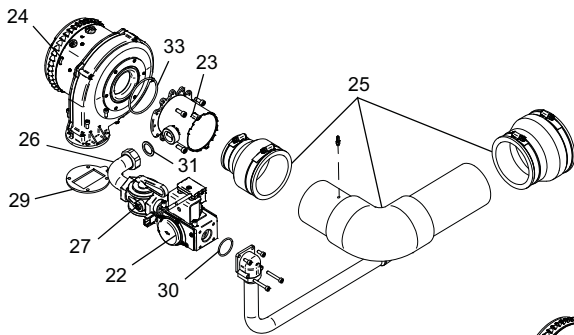

DIR #2000546593 00

CONTROL PANEL

HEAT EXCHANGER

GAS TRAIN AP 400 - 500

GAS TRAIN AP 600 - 850

INDIRECT HEAT EXCHANGER

ITEM NO.	PART NO.	DESCRIPTION	MODEL
BOILER HEAT EXCHANGER ASSEMBLY			
1	100188998	HEAT EXCHANGER ASSEMBLY	AP 400
1	100188999	HEAT EXCHANGER ASSEMBLY	AP 500-600
1	100189000	HEAT EXCHANGER ASSEMBLY	AP 725
1	100189001	HEAT EXCHANGER ASSEMBLY	AP 850
2	100288908	KIT, GASKET SET, HEAT EXCHANGER	AP 400-600
2	100288921	KIT, GASKET SET, HEAT EXCHANGER	AP 725-850
3	100288897	INSULATION, BLANKET	AP 400-600
3	100288898	INSULATION, BLANKET	AP 725-850
4	100288875	BOLT, HEAT EXCHANGER	ALL
5	100288876	NUT, HEAT EXCHANGER	ALL
6	100288904	WASHER, HEAT EXCHANGER	AP 400-600
6	100288905	WASHER, HEAT EXCHANGER	AP 725-850
CONTROLS			
7	100285617	CONTROL BOARD, MAIN	AP 400
7	100285642	CONTROL BOARD, MAIN	AP 500
7	100285649	CONTROL BOARD, MAIN	AP 600
7	100285654	CONTROL BOARD, MAIN	AP 725
7	100285659	CONTROL BOARD, MAIN	AP 850
7	100285641	CONTROL BOARD, MAIN - CANADIAN	AP 400
7	100285647	CONTROL BOARD, MAIN - CANADIAN	AP 500
7	100285653	CONTROL BOARD, MAIN - CANADIAN	AP 600
7	100285658	CONTROL BOARD, MAIN - CANADIAN	AP 725
7	100285664	CONTROL BOARD, MAIN - CANADIAN	AP 850
7	100285605	CONTROL BOARD, MAIN - HIGH ALTITUDE	AP 400
7	100285646	CONTROL BOARD, MAIN - HIGH ALTITUDE	AP 500
7	100285650	CONTROL BOARD, MAIN - HIGH ALTITUDE	AP 600
7	100285655	CONTROL BOARD, MAIN - HIGH ALTITUDE	AP 725
7	100285660	CONTROL BOARD, MAIN - HIGH ALTITUDE	AP 850
7	100285608	CONTROL BOARD, MAIN - SPA	AP 400
7	100285643	CONTROL BOARD, MAIN - SPA	AP 500
7	100285651	CONTROL BOARD, MAIN - SPA	AP 600
7	100285656	CONTROL BOARD, MAIN - SPA	AP 725
7	100285662	CONTROL BOARD, MAIN - SPA	AP 850
7	100285610	CONTROL BOARD, MAIN - SPA, HIGH ALTITUDE	AP 400
7	100285644	CONTROL BOARD, MAIN - SPA, HIGH ALTITUDE	AP 500
7	100285652	CONTROL BOARD, MAIN - SPA, HIGH ALTITUDE	AP 600
7	100285657	CONTROL BOARD, MAIN - SPA, HIGH ALTITUDE	AP 725
7	100285663	CONTROL BOARD, MAIN - SPA, HIGH ALTITUDE	AP 850
8	100278134	CONTROL BOARD, USER INTERFACE	ALL
9	100277838	BOARD, CONNECTION	ALL
10	100208493	BOARD, PUMP RELAY	ALL
11	100208502	RELAY, PUMP, 1.5 HP	ALL
12	100276822	LOW WATER CUTOFF	ALL
13	100208509	RELAY, 120 VAC, 60 HZ	ALL
14	100208246	TRANSFORMER	ALL
15	100277824	KNOB, FLUTED	ALL
16	100277798	SWITCH, MOMENTARY, BLACK	ALL
17	100277797	SWITCH, MOMENTARY, RED	ALL
-	100208242	SWITCH, ON/OFF	ALL
18	100309672	PROBE, LOW WATER CUTOFF	ALL
-	100208561	SENSOR, FLUE	ALL
19	100208549	SENSOR, INLET	ALL
20	100208544	SENSOR, OUTLET/HIGH LIMIT	ALL
-	100157742	SENSOR, OUTDOOR AIR	ALL
-	100208552	SENSOR, THERMOSTAT	ALL
-	100170645	KIT, SYSTEM SENSOR	ALL
-	100208620	HARNESS, IGNITOR	ALL
PLEASE HAVE MODEL AND SERIAL NUMBER WHEN ORDERING PARTS			