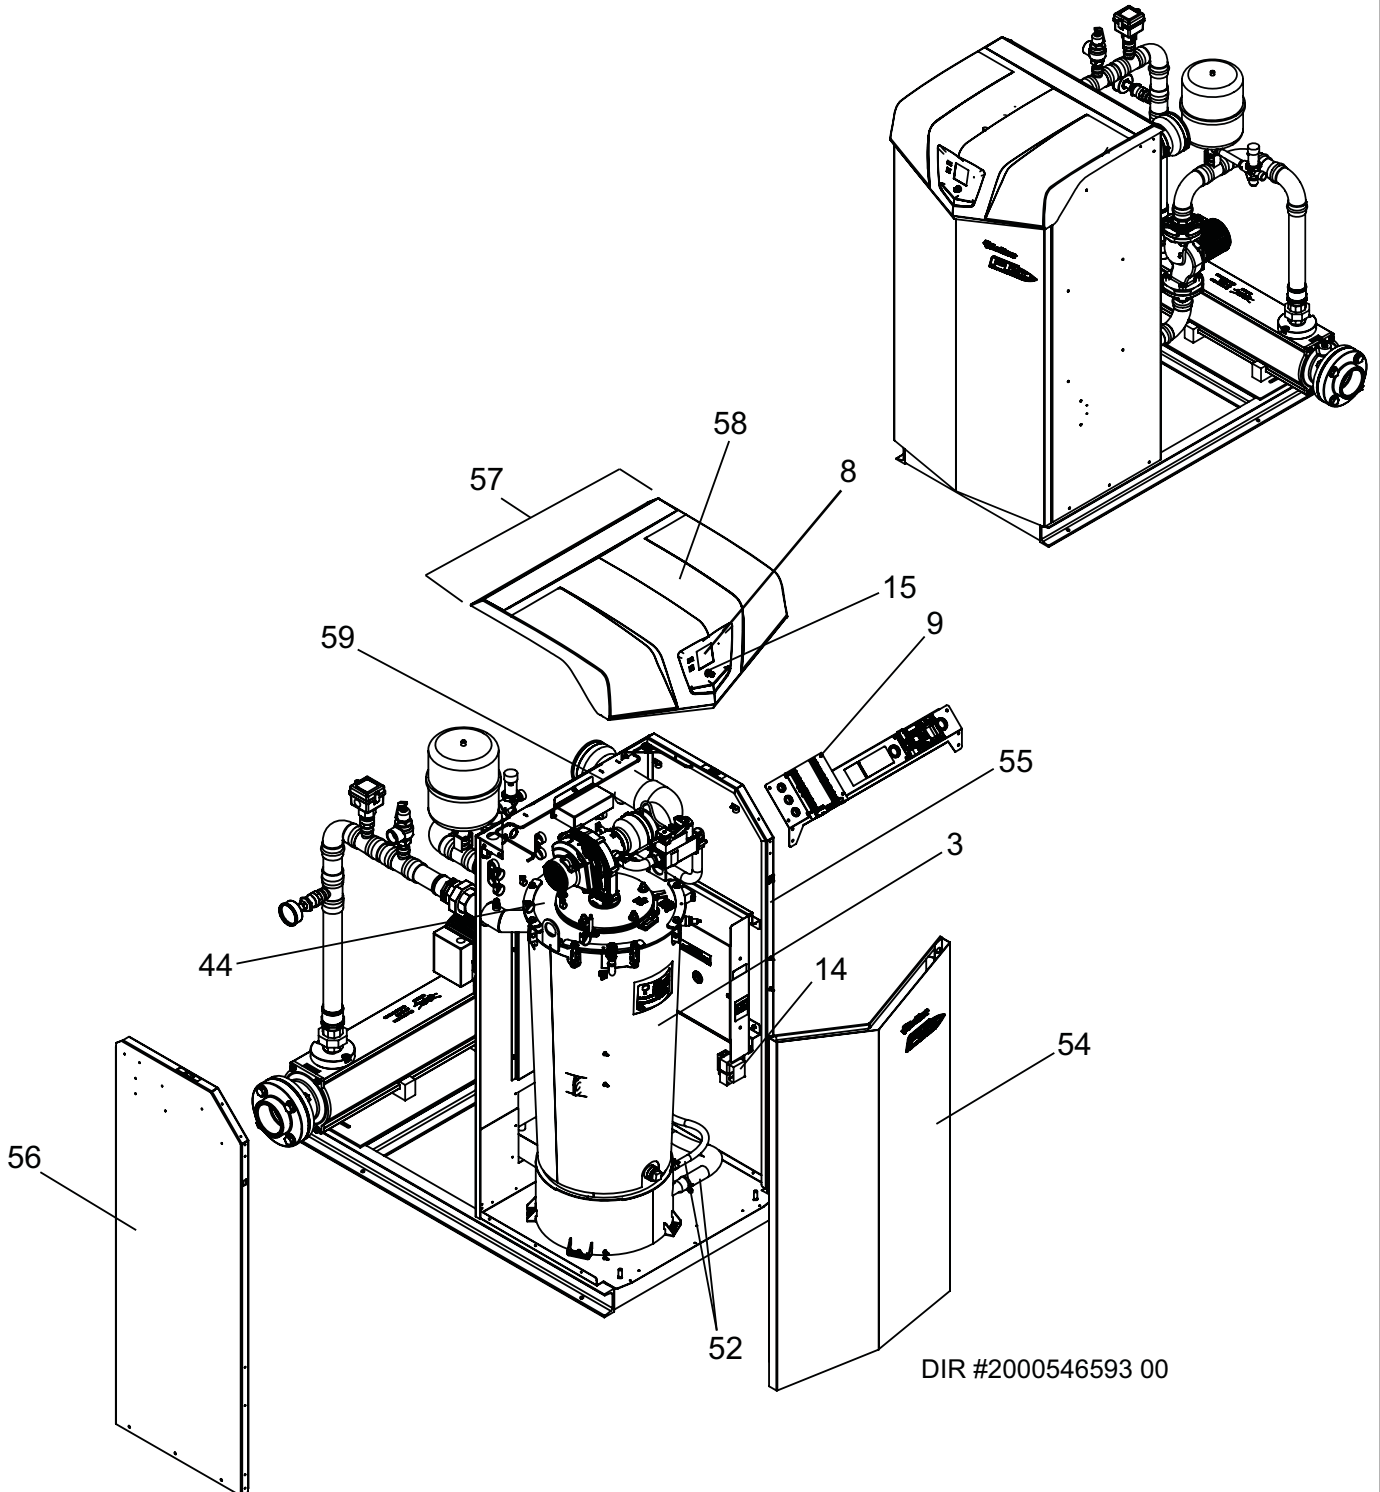

DIR #2000546593 00

CONTROL PANEL

HEAT EXCHANGER

GAS TRAIN AP 400 - 500

GAS TRAIN AP 600 - 850

INDIRECT HEAT EXCHANGER

ITEM NO.	PART NO.	DESCRIPTION	MODEL
BOILER HEAT EXCHANGER ASSEMBLY			
1	100188998	HEAT EXCHANGER ASSEMBLY	AP 400
1	100188999	HEAT EXCHANGER ASSEMBLY	AP 500-600
1	100189000	HEAT EXCHANGER ASSEMBLY	AP 725
1	100189001	HEAT EXCHANGER ASSEMBLY	AP 850
2	100288908	KIT, GASKET SET, HEAT EXCHANGER	AP 400-600
2	100288921	KIT, GASKET SET, HEAT EXCHANGER	AP 725-850
3	100288897	INSULATION, BLANKET	AP 400-600
3	100288898	INSULATION, BLANKET	AP 725-850
4	100288875	BOLT, HEAT EXCHANGER	ALL
5	100288876	NUT, HEAT EXCHANGER	ALL
6	100288904	WASHER, HEAT EXCHANGER	AP 400-600
6	100288905	WASHER, HEAT EXCHANGER	AP 725-850
CONTROLS			
7	100285617	CONTROL BOARD, MAIN	AP 400
7	100285642	CONTROL BOARD, MAIN	AP 500
7	100285649	CONTROL BOARD, MAIN	AP 600
7	100285654	CONTROL BOARD, MAIN	AP 725
7	100285659	CONTROL BOARD, MAIN	AP 850
7	100285641	CONTROL BOARD, MAIN - CANADIAN	AP 400
7	100285647	CONTROL BOARD, MAIN - CANADIAN	AP 500
7	100285653	CONTROL BOARD, MAIN - CANADIAN	AP 600
7	100285658	CONTROL BOARD, MAIN - CANADIAN	AP 725
7	100285664	CONTROL BOARD, MAIN - CANADIAN	AP 850
7	100285605	CONTROL BOARD, MAIN - HIGH ALTITUDE	AP 400
7	100285646	CONTROL BOARD, MAIN - HIGH ALTITUDE	AP 500
7	100285650	CONTROL BOARD, MAIN - HIGH ALTITUDE	AP 600
7	100285655	CONTROL BOARD, MAIN - HIGH ALTITUDE	AP 725
7	100285660	CONTROL BOARD, MAIN - HIGH ALTITUDE	AP 850
7	100285608	CONTROL BOARD, MAIN - SPA	AP 400
7	100285643	CONTROL BOARD, MAIN - SPA	AP 500
7	100285651	CONTROL BOARD, MAIN - SPA	AP 600
7	100285656	CONTROL BOARD, MAIN - SPA	AP 725
7	100285662	CONTROL BOARD, MAIN - SPA	AP 850
7	100285610	CONTROL BOARD, MAIN - SPA, HIGH ALTITUDE	AP 400
7	100285644	CONTROL BOARD, MAIN - SPA, HIGH ALTITUDE	AP 500
7	100285652	CONTROL BOARD, MAIN - SPA, HIGH ALTITUDE	AP 600
7	100285657	CONTROL BOARD, MAIN - SPA, HIGH ALTITUDE	AP 725
7	100285663	CONTROL BOARD, MAIN - SPA, HIGH ALTITUDE	AP 850
8	100278134	CONTROL BOARD, USER INTERFACE	ALL
9	100277838	BOARD, CONNECTION	ALL
10	100208493	BOARD, PUMP RELAY	ALL
11	100208502	RELAY, PUMP, 1.5 HP	ALL
12	100276822	LOW WATER CUTOFF	ALL
13	100208509	RELAY, 120 VAC, 60 HZ	ALL
14	100208246	TRANSFORMER	ALL
15	100277824	KNOB, FLUTED	ALL
16	100277798	SWITCH, MOMENTARY, BLACK	ALL
17	100277797	SWITCH, MOMENTARY, RED	ALL
-	100208242	SWITCH, ON/OFF	ALL
18	100309672	PROBE, LOW WATER CUTOFF	ALL
-	100208561	SENSOR, FLUE	ALL
19	100208549	SENSOR, INLET	ALL
20	100208544	SENSOR, OUTLET/HIGH LIMIT	ALL
-	100157742	SENSOR, OUTDOOR AIR	ALL
-	100208552	SENSOR, THERMOSTAT	ALL
-	100170645	KIT, SYSTEM SENSOR	ALL
-	100208620	HARNESS, IGNITOR	ALL
PLEASE HAVE MODEL AND SERIAL NUMBER WHEN ORDERING PARTS			