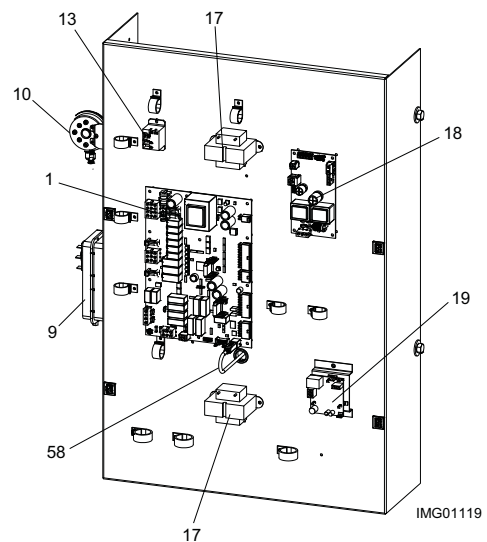

DIR #2000555758 00

DISPLAY PANEL

GAS TRAIN

HEAT EXCHANGER

CONTROL PANEL

ITEM NO.	PART NO.	DESCRIPTION	MODEL
CONTROLS			
1	100300587	INTEGRATED CONTROL BOARD, STANDARD	AP 1000 - 1250
1	100300588	INTEGRATED CONTROL BOARD, STANDARD	AP 1500 - 2000
1	100300590	INTEGRATED CONTROL BOARD, SPA	AP 1000 - 1250
1	100300592	INTEGRATED CONTROL BOARD, SPA	AP 1500 - 2000
1	100300594	INTEGRATED CONTROL BOARD, CANADIAN	AP 1000 - 1250
1	100300598	INTEGRATED CONTROL BOARD, CANADIAN	AP 1500 - 2000
2	100276786	LCD DISPLAY	ALL
3	100278053	GASKET, LCD DISPLAY	ALL
4	100276779	DISPLAY COMMUNICATION CONTROL	ALL
-	100208481*	LOW VOLTAGE CONTROL BOARD	ALL
-	100208476*	LOW VOLTAGE CONTROL BOARD	ALL
-	100208552*	SENSOR, INLET / SYSTEM	ALL
-	100208557*	SENSOR, DUAL OUTLET	ALL
5	100208558*	SENSOR, PREMIX GAS / AIR ARM	ALL
6	100271315*	HIGH LIMIT	ALL
-	100233695*	BULB WELL	ALL
7	100073794	FAN ASSEMBLY W/ DAMPER & VENTURI	AP 1000 - 1250