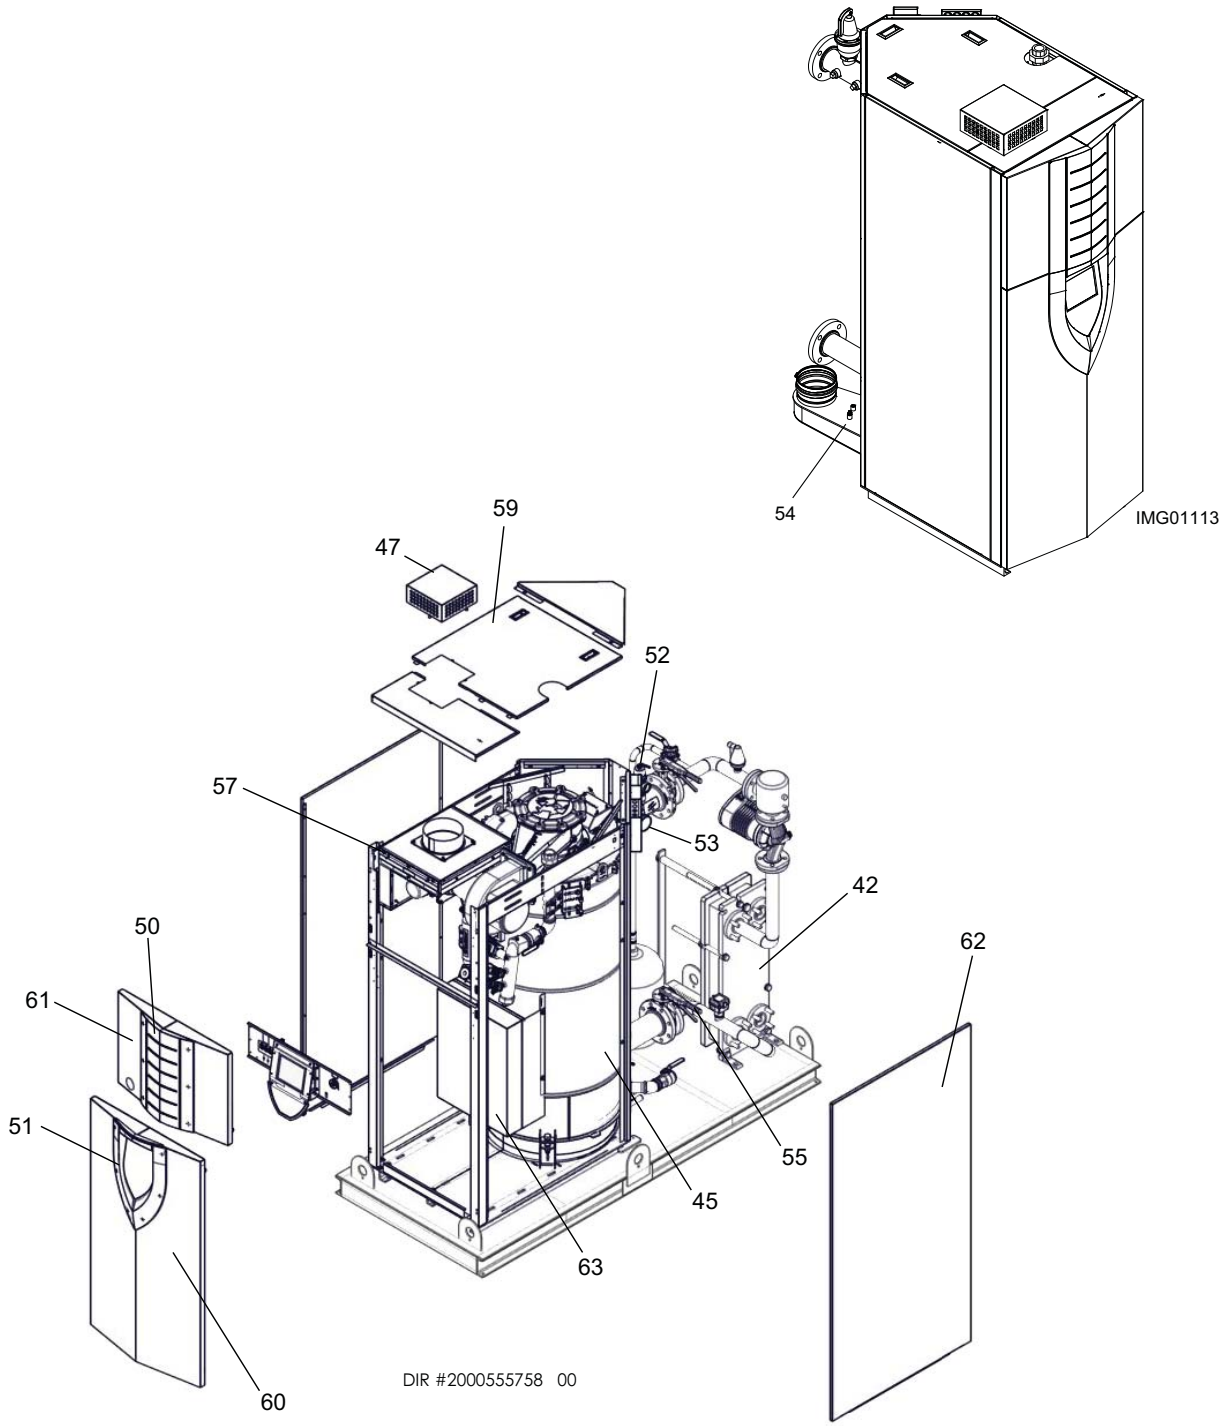

DIR #2000555758 00

DISPLAY PANEL

GAS TRAIN

HEAT EXCHANGER

CONTROL PANEL

ITEM NO.	PART NO.	DESCRIPTION	MODEL
CONTROLS			
1	100300587	INTEGRATED CONTROL BOARD, STANDARD	AP 1000 - 1250
1	100300588	INTEGRATED CONTROL BOARD, STANDARD	AP 1500 - 2000
1	100300590	INTEGRATED CONTROL BOARD, SPA	AP 1000 - 1250
1	100300592	INTEGRATED CONTROL BOARD, SPA	AP 1500 - 2000
1	100300594	INTEGRATED CONTROL BOARD, CANADIAN	AP 1000 - 1250
1	100300598	INTEGRATED CONTROL BOARD, CANADIAN	AP 1500 - 2000
2	100276786	LCD DISPLAY	ALL
3	100278053	GASKET, LCD DISPLAY	ALL
4	100276779	DISPLAY COMMUNICATION CONTROL	ALL
-	100208481*	LOW VOLTAGE CONTROL BOARD	ALL
-	100208476*	LOW VOLTAGE CONTROL BOARD	ALL
-	100208552*	SENSOR, INLET / SYSTEM	ALL
-	100208557*	SENSOR, DUAL OUTLET	ALL
5	100208558*	SENSOR, PREMIX GAS / AIR ARM	ALL
6	100271315*	HIGH LIMIT	ALL
-	100233695*	BULB WELL	ALL
7	100073794	FAN ASSEMBLY W/ DAMPER & VENTURI	AP 1000 - 1250