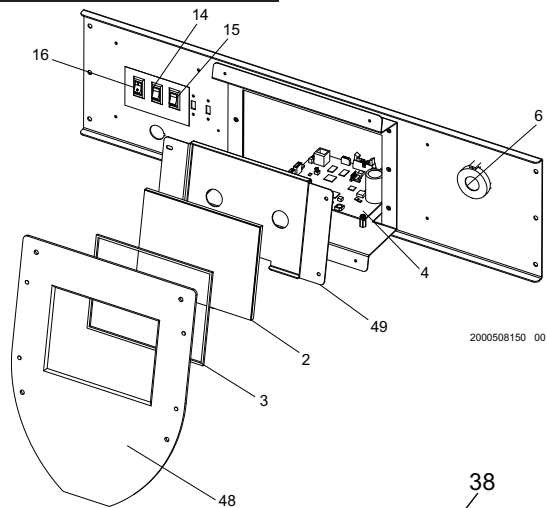

DIR #2000555758 00

DISPLAY PANEL

GAS TRAIN

HEAT EXCHANGER

CONTROL PANEL

ITEM NO.	PART NO.	DESCRIPTION	MODEL
CONTROLS			
1	100300587	INTEGRATED CONTROL BOARD, STANDARD	AP 1000 - 1250
1	100300588	INTEGRATED CONTROL BOARD, STANDARD	AP 1500 - 2000
1	100300590	INTEGRATED CONTROL BOARD, SPA	AP 1000 - 1250
1	100300592	INTEGRATED CONTROL BOARD, SPA	AP 1500 - 2000
1	100300594	INTEGRATED CONTROL BOARD, CANADIAN	AP 1000 - 1250
1	100300598	INTEGRATED CONTROL BOARD, CANADIAN	AP 1500 - 2000
2	100276786	LCD DISPLAY	ALL
3	100278053	GASKET, LCD DISPLAY	ALL
4	100276779	DISPLAY COMMUNICATION CONTROL	ALL
-	100208481*	LOW VOLTAGE CONTROL BOARD	ALL
-	100208476*	LOW VOLTAGE CONTROL BOARD	ALL
-	100208552*	SENSOR, INLET / SYSTEM	ALL
-	100208557*	SENSOR, DUAL OUTLET	ALL
5	100208558*	SENSOR, PREMIX GAS / AIR ARM	ALL
6	100271315*	HIGH LIMIT	ALL
-	100233695*	BULB WELL	ALL
7	100073794	FAN ASSEMBLY W/ DAMPER & VENTURI	AP 1000 - 1250