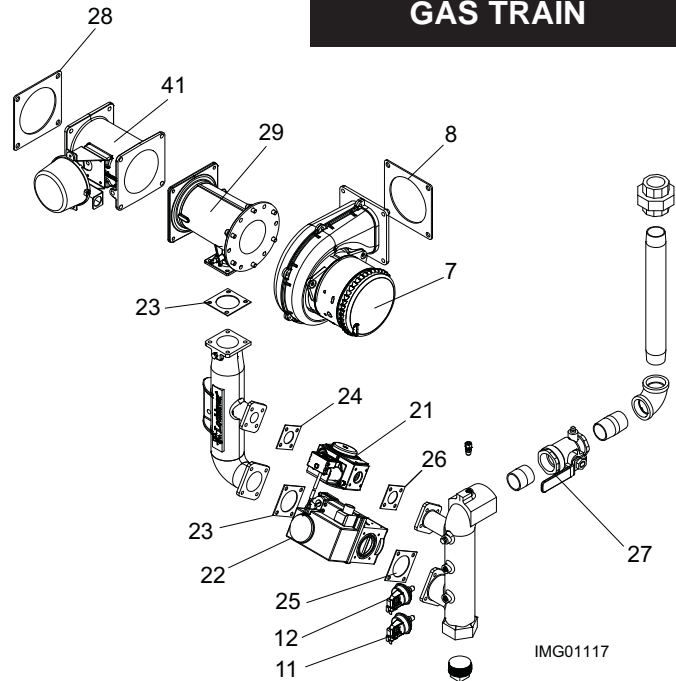

DIR #2000555758 00

DISPLAY PANEL

GAS TRAIN

HEAT EXCHANGER

CONTROL PANEL

ITEM NO.	PART NO.	DESCRIPTION	MODEL
CONTROLS			
1	100300587	INTEGRATED CONTROL BOARD, STANDARD	AP 1000 - 1250
1	100300588	INTEGRATED CONTROL BOARD, STANDARD	AP 1500 - 2000
1	100300590	INTEGRATED CONTROL BOARD, SPA	AP 1000 - 1250
1	100300592	INTEGRATED CONTROL BOARD, SPA	AP 1500 - 2000
1	100300594	INTEGRATED CONTROL BOARD, CANADIAN	AP 1000 - 1250
1	100300598	INTEGRATED CONTROL BOARD, CANADIAN	AP 1500 - 2000
2	100276786	LCD DISPLAY	ALL
3	100278053	GASKET, LCD DISPLAY	ALL
4	100276779	DISPLAY COMMUNICATION CONTROL	ALL
-	100208481*	LOW VOLTAGE CONTROL BOARD	ALL
-	100208476*	LOW VOLTAGE CONTROL BOARD	ALL
-	100208552*	SENSOR, INLET / SYSTEM	ALL
-	100208557*	SENSOR, DUAL OUTLET	ALL
5	100208558*	SENSOR, PREMIX GAS / AIR ARM	ALL
6	100271315*	HIGH LIMIT	ALL
-	100233695*	BULB WELL	ALL
7	100073794	FAN ASSEMBLY W/ DAMPER & VENTURI	AP 1000 - 1250