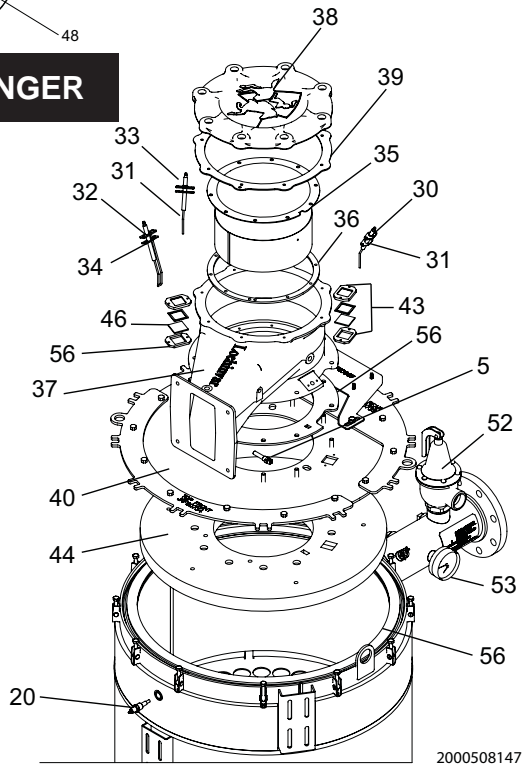

HEAT EXCHANGER