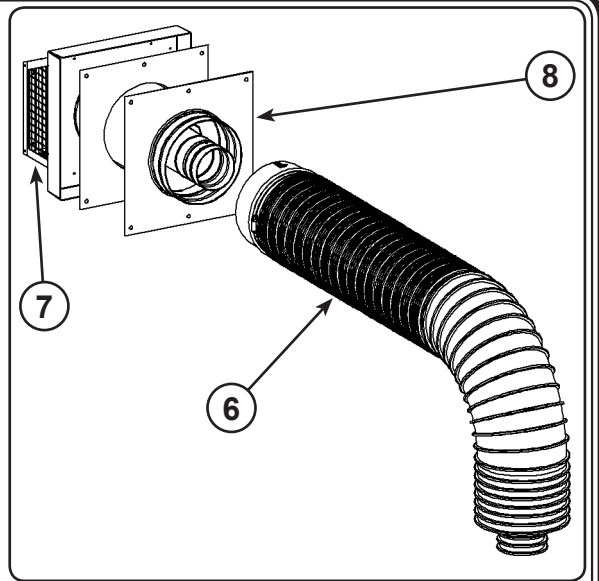

## RESIDENTIAL DV WATER HEATER PARTS LIST

| Lochinvar Brand Model Number |   | GB(N,L)04040  | GB(N,L)05040  | GB(N,L)05050  |
|------------------------------|---|---------------|---------------|---------------|
| Item                         | Description                                 | 40 gallon 38K | 50 gallon 40K | 50 gallon 47K |
| 1                            | DV Burner/Door/Pilot Assembly - Natural Gas | 100191112     | 100191111     | 100191109     |
|                              | DV Burner/Door/Pilot Assembly - Propane Gas | 100191115     | 100191114     | 100191113     |
| 2                            | T&P Relief Valve                            | 100108600     | 100108600     | 100108600     |
| 3                            | Gas Valve/Thermostat - Natural Gas          | 100112706     | 100112706     | 100112706     |
|                              | Gas Valve/Thermostat - Propane              | 100112707     | 100112707     | 100112707     |
| 4                            | Drain Valve - Brass                         | 100263912     | 100263912     | 100263912     |
| 5                            | Direct Vent System Assembly                 | 100111271     | 100111271     | 100111271     |
| 6                            | Direct Vent Pipe                            | 100111272     | 100111272     | 100111272     |
| 7                            | Direct Vent Wall Termination                | 100111273     | 100111273     | 100111273     |
| 8                            | Direct Vent Wall Termination Safety Cover   | 100111343     | 100111343     | 100111343     |
| 9                            | Anode / MG                                  | 100108660     | 100108660     | 100108660     |
|                              | Anode / AL                                  | 100109594     | 100109594     | 100109594     |
|                              | Anode / KA90 (short)                        | 100111073     | 100111073     | 100111073     |
|                              | Nipple Anode / MG - 4"                      | 100300397     | 100300397     | 100300397     |
| 10                           | Dip Tube with Heat Trap Assembly            | 100112694     | 100112695     | 100112695     |
| 11                           | Nipple Heat Trap - 4"                       | 100109621     | 100109621     | 100109621     |
| 12                           | Pilot/T'Pile Assy - HW - Natural Gas        | 100093984     | 100093984     | 100093984     |
|                              | Pilot/T'Pile Assy - HW - Propane Gas        | 100112705     | 100112705     | 100112705     |
| 13                           | Thermopile                                  | 100093988     | 100093988     | 100093988     |
| 14                           | Gasket - Manifold door                      | 100112699     | 100112699     | 100112699     |