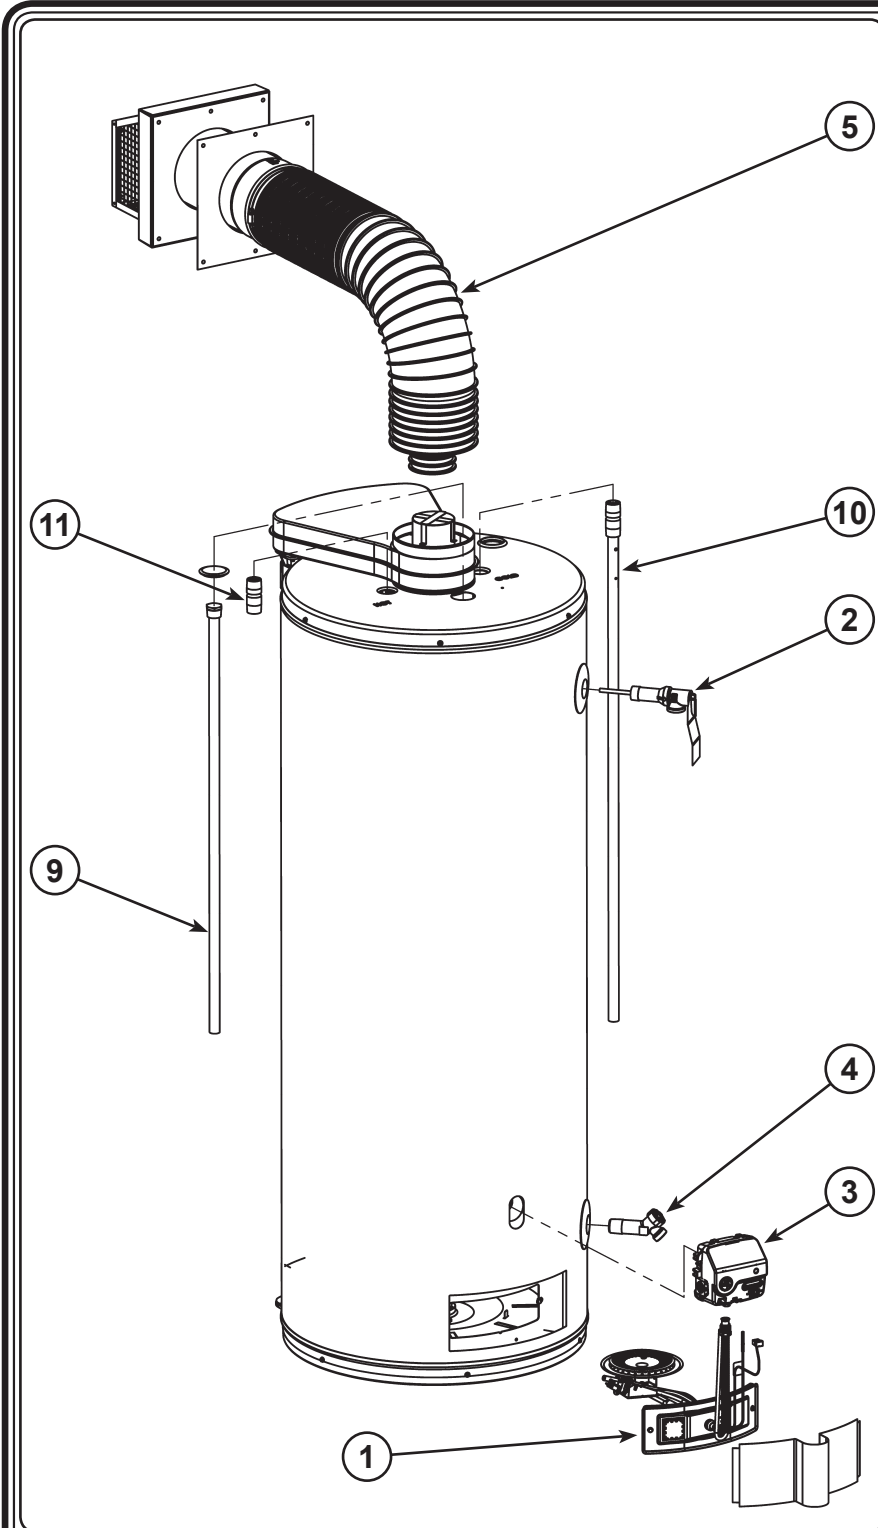

## RESIDENTIAL DV WATER HEATER PARTS LIST

| Lochinvar Brand Model Number |   | GB(N,L)04040  | GB(N,L)05040  | GB(N,L)05050  |
|------------------------------|---|---------------|---------------|---------------|
| Item                         | Description                                 | 40 gallon 38K | 50 gallon 40K | 50 gallon 47K |
| 1                            | DV Burner/Door/Pilot Assembly - Natural Gas | 100191112     | 100191111     | 100191109     |
|                              | DV Burner/Door/Pilot Assembly - Propane Gas | 100191115     | 100191114     | 100191113     |
| 2                            | T&P Relief Valve                            | 100108600     | 100108600     | 100108600     |
| 3                            | Gas Valve/Thermostat - Natural Gas          | 100112706     | 100112706     | 100112706     |
|                              | Gas Valve/Thermostat - Propane              | 100112707     | 100112707     | 100112707     |
| 4                            | Drain Valve - Brass                         | 100263912     | 100263912     | 100263912     |
| 5                            | Direct Vent System Assembly                 | 100111271     | 100111271     | 100111271     |
| 6                            | Direct Vent Pipe                            | 100111272     | 100111272     | 100111272     |
| 7                            | Direct Vent Wall Termination                | 100111273     | 100111273     | 100111273     |
| 8                            | Direct Vent Wall Termination Safety Cover   | 100111343     | 100111343     | 100111343     |
| 9                            | Anode / MG                                  | 100108660     | 100108660     | 100108660     |
|                              | Anode / AL                                  | 100109594     | 100109594     | 100109594     |
|                              | Anode / KA90 (short)                        | 100111073     | 100111073     | 100111073     |
|                              | Nipple Anode / MG - 4"                      | 100300397     | 100300397     | 100300397     |
| 10                           | Dip Tube with Heat Trap Assembly            | 100112694     | 100112695     | 100112695     |
| 11                           | Nipple Heat Trap - 4"                       | 100109621     | 100109621     | 100109621     |
| 12                           | Pilot/T'Pile Assy - HW - Natural Gas        | 100093984     | 100093984     | 100093984     |
|                              | Pilot/T'Pile Assy - HW - Propane Gas        | 100112705     | 100112705     | 100112705     |
| 13                           | Thermopile                                  | 100093988     | 100093988     | 100093988     |
| 14                           | Gasket - Manifold door                      | 100112699     | 100112699     | 100112699     |