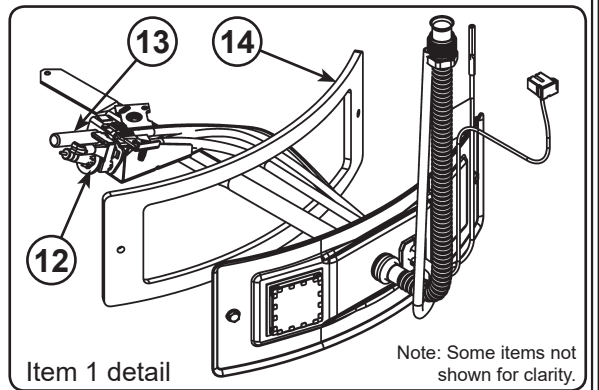

## RESIDENTIAL DV WATER HEATER PARTS LIST

| Lochinvar Brand Model Number |   | GB(N,L)04040  | GB(N,L)05040  | GB(N,L)05050  |
|------------------------------|---|---------------|---------------|---------------|
| Item                         | Description                                 | 40 gallon 38K | 50 gallon 40K | 50 gallon 47K |
| 1                            | DV Burner/Door/Pilot Assembly - Natural Gas | 100191112     | 100191111     | 100191109     |
|                              | DV Burner/Door/Pilot Assembly - Propane Gas | 100191115     | 100191114     | 100191113     |
| 2                            | T&P Relief Valve                            | 100108600     | 100108600     | 100108600     |
| 3                            | Gas Valve/Thermostat - Natural Gas          | 100112706     | 100112706     | 100112706     |
|                              | Gas Valve/Thermostat - Propane              | 100112707     | 100112707     | 100112707     |
| 4                            | Drain Valve - Brass                         | 100263912     | 100263912     | 100263912     |
| 5                            | Direct Vent System Assembly                 | 100111271     | 100111271     | 100111271     |
| 6                            | Direct Vent Pipe                            | 100111272     | 100111272     | 100111272     |
| 7                            | Direct Vent Wall Termination                | 100111273     | 100111273     | 100111273     |
| 8                            | Direct Vent Wall Termination Safety Cover   | 100111343     | 100111343     | 100111343     |
| 9                            | Anode / MG                                  | 100108660     | 100108660     | 100108660     |
|                              | Anode / AL                                  | 100109594     | 100109594     | 100109594     |
|                              | Anode / KA90 (short)                        | 100111073     | 100111073     | 100111073     |
|                              | Nipple Anode / MG - 4"                      | 100300397     | 100300397     | 100300397     |
| 10                           | Dip Tube with Heat Trap Assembly            | 100112694     | 100112695     | 100112695     |
| 11                           | Nipple Heat Trap - 4"                       | 100109621     | 100109621     | 100109621     |
| 12                           | Pilot/T'Pile Assy - HW - Natural Gas        | 100093984     | 100093984     | 100093984     |
|                              | Pilot/T'Pile Assy - HW - Propane Gas        | 100112705     | 100112705     | 100112705     |
| 13                           | Thermopile                                  | 100093988     | 100093988     | 100093988     |
| 14                           | Gasket - Manifold door                      | 100112699     | 100112699     | 100112699     |