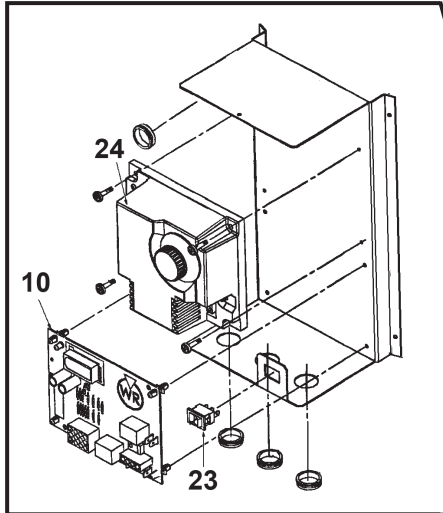

Lochinvar®
High Efficiency Water Heaters, Boilers and Pool Heaters

Lochinvar Parts & Service Department
300 Maddox Simpson Pkwy • Lebanon, TN
Phone: 615-889-8900 • Fax: 615-882-2918
E-mail: parts_team@lochinvar.com

GAS

COMMERCIAL BOOSTER WATER HEATER
REPLACEMENT PARTS LIST

MODELS:

CG(N,L)150032 and CG(N,L)200032

Lochinvar Parts & Service Department • Lebanon, Tennessee • Phone: 615-889-8900 • Fax: 615-882-2918 • E-mail: parts_team@lochinvar.com