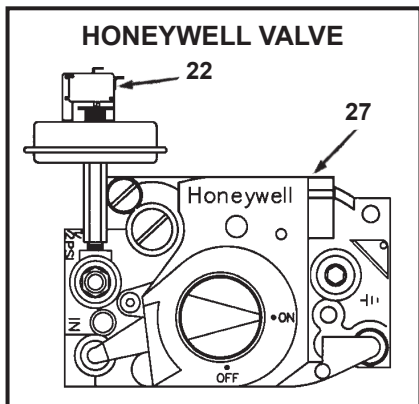

Lochinvar®
High Efficiency Water Heaters, Boilers and Pool Heaters

Lochinvar Parts & Service Department
300 Maddox Simpson Pkwy • Lebanon, TN
Phone: 615-889-8900 • Fax: 615-882-2918
E-mail: parts_team@lochinvar.com

GAS

COMMERCIAL BOOSTER WATER HEATER
REPLACEMENT PARTS LIST

MODELS:

CG(N,L)150032 and CG(N,L)200032

Lochinvar Parts & Service Department • Lebanon, Tennessee • Phone: 615-889-8900 • Fax: 615-882-2918 • E-mail: parts_team@lochinvar.com