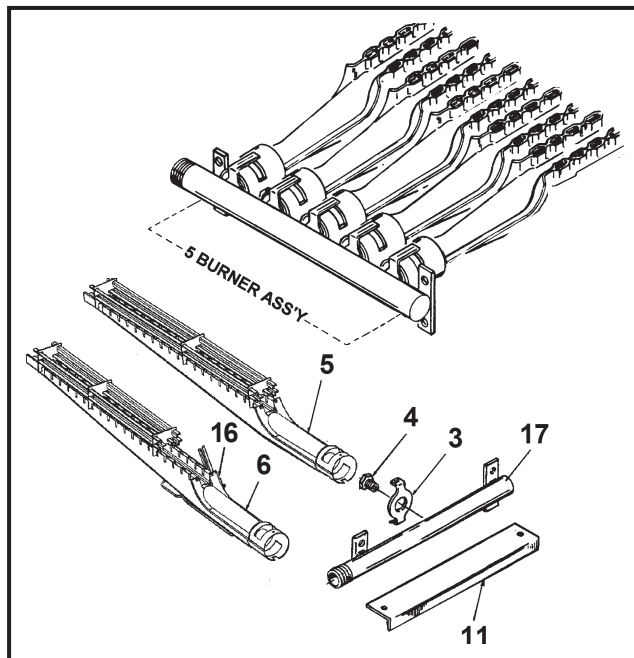

Lochinvar®
High Efficiency Water Heaters, Boilers and Pool Heaters

Lochinvar Parts & Service Department
300 Maddox Simpson Pkwy • Lebanon, TN
Phone: 615-889-8900 • Fax: 615-882-2918
E-mail: parts_team@lochinvar.com

GAS

COMMERCIAL BOOSTER WATER HEATER
REPLACEMENT PARTS LIST

MODELS:

CG(N,L)150032 and CG(N,L)200032

Lochinvar Parts & Service Department • Lebanon, Tennessee • Phone: 615-889-8900 • Fax: 615-882-2918 • E-mail: parts_team@lochinvar.com