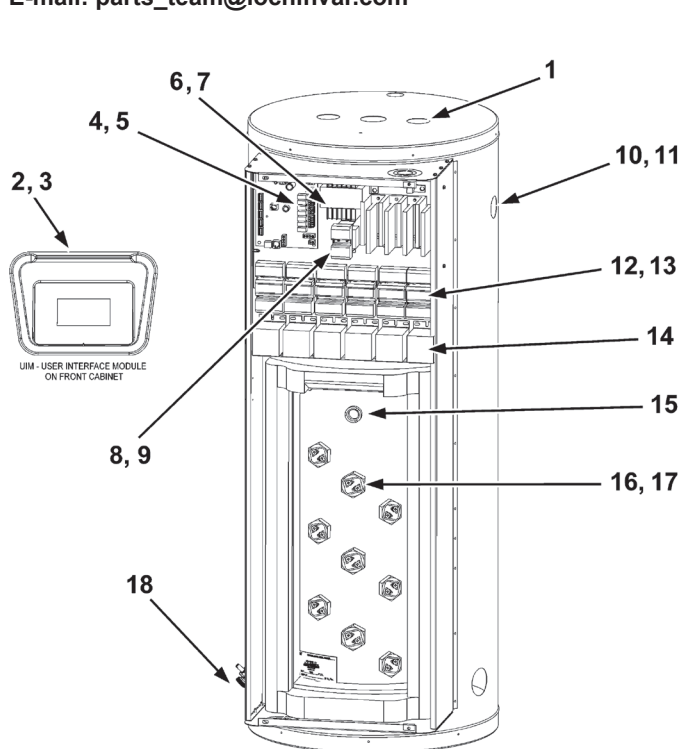

Lochinvar Parts & Service Department
300 Maddox Simpson Pkwy • Lebanon, TN
Phone: 615-889-8900 • Fax: 615-882-2918
E-mail: parts_team@lochinvar.com

MODELS:
HC50/80/119 and HS 50/80/119

HC MODELS