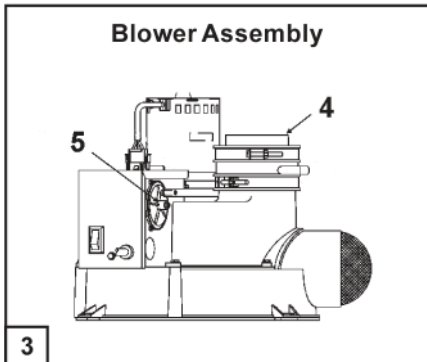

Lochinvar®

High Efficiency Water Heaters, Boilers and Pool Heaters

Lochinvar Parts & Service Department
300 Maddox Simpson Pkwy, Lebanon, TN 37090.
Phone: 615-889-8900 • Fax: 615-882-2918
Email: parts_team@lochinvar.com

POWER VENTED RESIDENTIAL GAS
MODELS:
LV(N,L) 04040 04040ES 05040 05040ES

Lochinvar LLC
300 Maddox Simpson Pkwy, Lebanon, TN 37090.
1-615-889-8900
www.lochinvar.com