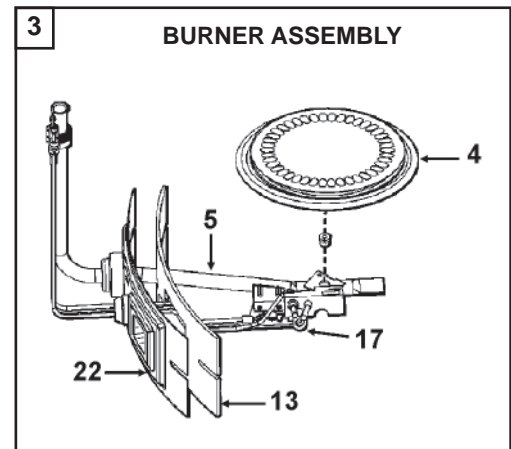

GAS

COMMERCIAL WATER HEATER PARTS LIST

MODELS: CGN 065 065

CGL 065 065

200/201 SERIES

Lochinvar LLC
300 Maddox Simpson Pkwy, Lebanon, TN 37090.
1-615-889-8900
www.lochinvar.com

Item	Description	
1.....	Air Intake Screen.....	9003406005
2.....	Anode Rod.....	9003892005
3.....	Burner Assembly - Natural Gas.....	9006345005
3.....	Burner Assembly - Propane Gas.....	9006406005
4.....	Burner Head w/Door Insulation - Natural Gas.....	9006076005
4.....	Burner Head w/Door Insulation - Propane Gas.....	9003633005
5.....	Burner Tube w/Rubber Boot & Door Insulation - Natural Gas.....	9006346005
5.....	Burner Tube w/Rubber Boot & Door Insulation - Propane Gas.....	9006408005
6.....	Draft Hood.....	9004010005
7.....	Drain Valve - Brass.....	9001870015
8.....	Flue Baffle Assembly.....	9006347005
9.....	Flue Restrictor.....	9003524005
10.....	Gas Control Valve - Natural Gas.....	9004102205
10.....	Gas Control Valve - Propane Gas.....	9006411005
11.....	Heat Trap Assembly.....	9003719015
12.....	Inlet Tube Assembly - Diffuser.....	9006021005
13.....	Inner Door Gasket.....	9003401005
14.....	Inner Door w/Door Insulation.....	9006318005
15.....	Outer Door.....	9003545005
16.....	Piezo Igniter Assembly.....	9003410015
17.....	Pilot Assembly w/Grommet & Door Insulation - Natural Gas.....	9003542005
17.....	Pilot Assembly w/Grommet & Door Insulation - Propane Gas.....	9003455005
18*	Pipe Insulation.....	9002445005
19*	Temperature-Pressure Relief Valve Insulation.....	9003716005
20.....	Temperature-Pressure Relief Valve.....	9000728015
21.....	Thermostat Shield (optional).....	9003696005
22.....	ViewPort Assembly.....	9003414005
23.....	20" Dia. Aluminum Drain Pan w/Side Drain (optional).....	9000741005
23.....	22" Dia. Aluminum Drain Pan w/Side Drain (optional).....	9001609005
23.....	28" Dia. Aluminum Drain Pan w/Side Drain (optional).....	9001608005