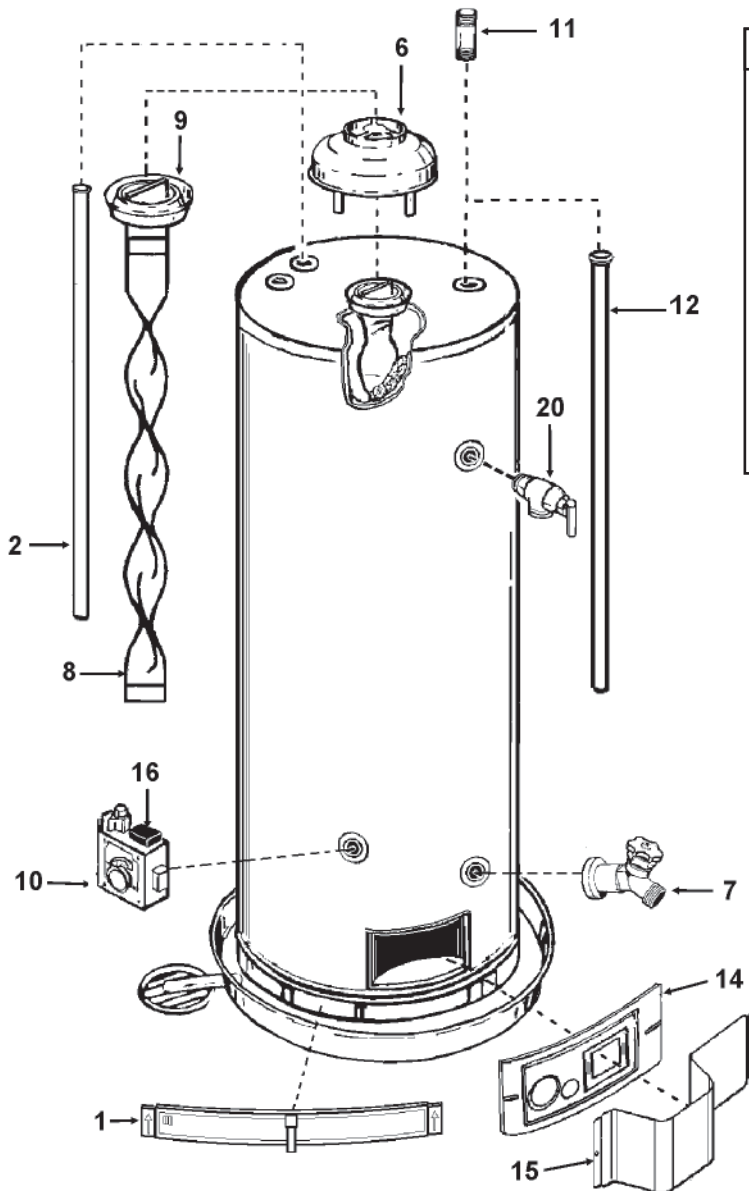

GAS

COMMERCIAL WATER HEATER PARTS LIST

MODELS: CGN 065 065

CGL 065 065

200/201 SERIES

Lochinvar LLC
300 Maddox Simpson Pkwy, Lebanon, TN 37090.
1-615-889-8900
www.lochinvar.com

Item	Description	
1.....	Air Intake Screen.....	9003406005
2.....	Anode Rod.....	9003892005
3.....	Burner Assembly - Natural Gas.....	9006345005
3.....	Burner Assembly - Propane Gas.....	9006406005
4.....	Burner Head w/Door Insulation - Natural Gas.....	9006076005
4.....	Burner Head w/Door Insulation - Propane Gas.....	9003633005
5.....	Burner Tube w/Rubber Boot & Door Insulation - Natural Gas.....	9006346005
5.....	Burner Tube w/Rubber Boot & Door Insulation - Propane Gas.....	9006408005
6.....	Draft Hood.....	9004010005
7.....	Drain Valve - Brass.....	9001870015
8.....	Flue Baffle Assembly.....	9006347005
9.....	Flue Restrictor.....	9003524005
10.....	Gas Control Valve - Natural Gas.....	9004102205
10.....	Gas Control Valve - Propane Gas.....	9006411005
11.....	Heat Trap Assembly.....	9003719015
12.....	Inlet Tube Assembly - Diffuser.....	9006021005
13.....	Inner Door Gasket.....	9003401005
14.....	Inner Door w/Door Insulation.....	9006318005
15.....	Outer Door.....	9003545005
16.....	Piezo Igniter Assembly.....	9003410015
17.....	Pilot Assembly w/Grommet & Door Insulation - Natural Gas.....	9003542005
17.....	Pilot Assembly w/Grommet & Door Insulation - Propane Gas.....	9003455005
18*	Pipe Insulation.....	9002445005
19*	Temperature-Pressure Relief Valve Insulation.....	9003716005
20.....	Temperature-Pressure Relief Valve.....	9000728015
21.....	Thermostat Shield (optional).....	9003696005
22.....	ViewPort Assembly.....	9003414005
23.....	20" Dia. Aluminum Drain Pan w/Side Drain (optional).....	9000741005
23.....	22" Dia. Aluminum Drain Pan w/Side Drain (optional).....	9001609005
23.....	28" Dia. Aluminum Drain Pan w/Side Drain (optional).....	9001608005