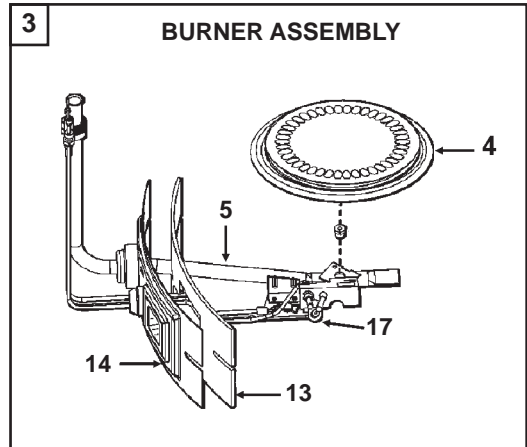

Lochinvar®

High Efficiency Water Heaters, Boilers and Pool Heaters

Lochinvar Parts & Service Department
300 Maddox Simpson Pkwy, Lebanon, TN 37090.
Phone: 615-889-8900 • Fax: 615-882-2918
Email: parts_team@lochinvar.com

GAS

RESIDENTIAL WATER HEATER PARTS LIST MODELS: LT (N,L) 06565 & 06565ST LT (N,L) 05065 & 05065ST SERIES 100/101

Lochinvar LLC
300 Maddox Simpson Pkwy, Lebanon, TN 37090.
1-615-889-8900
www.lochinvar.com