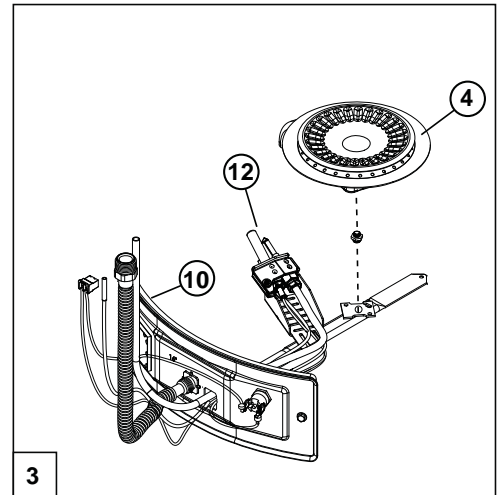

GAS

RESIDENTIAL WATER HEATER PARTS LIST
MODELS: LT(N,L)04050 & 05050
LT(N,L)04050ST & 05050ST
SERIES 300,301

Lochinvar LLC
300 Maddox Simpson Pkwy, Lebanon, TN 37090.
1-615-889-8900
www.lochinvar.com

Item	Description	LT(N,L)04050	LT(N,L)05050
		LT(N,L) 04050ST SERIES 300/301	LT(N,L)05050ST SERIES 300/301
1.....	Air Intake Screen	9006616005.....	9006660005
2.....	Anode Rod	9003721005.....	9003721005
3.....	Burner Assembly - Natural Gas	9007900005.....	9008136005
3.....	Burner Assembly - Propane Gas	9007903005.....	9008137005
4.....	Burner Head - Natural Gas	9006136005.....	9006136005
4.....	Burner Head - Propane Gas	9006603005.....	9006603005
5.....	Draft Hood	9000274005.....	9000274005
6.....	Drain Valve - Brass	9001870015.....	9004330015
7.....	Gas Control Valve - Natural Gas	9007885005.....	9007884005
7.....	Gas Control Valve - Propane Gas	9007891005.....	9007890005
8.....	Heat Trap Assembly.....	9003719015.....	9003719015
9.....	Inlet Tube Assembly.....	9008029005.....	9008166005
10.....	Inner Door Gasket	9006141015.....	9006141015
11.....	Outer Door	9006648005.....	9006648005
12.....	Pilot Assembly - Natural Gas	9007876005.....	9007876005
12.....	Pilot Assembly - Propane Gas	9007877005.....	9007877005
13*	Pipe Insulation	9002445005.....	9002445005
14*	Secondary Anode with Heat Trap	9006291005.....	9006291005
15*	Temperature-Pressure Relief Valve Insulation.....	9003716005.....	9003716005
16.....	Temperature-Pressure Relief Valve	9000728015.....	9000071015
17.....	20" Dia. Aluminum Drain Pan with Side Drain (optional)	9000741005.....	9000741005
17.....	22" Dia. Aluminum Drain Pan with Side Drain (optional)	9001609005.....	9001609005
17.....	28" Dia. Aluminum Drain Pan with Side Drain (optional)	9001608005.....	9001608005