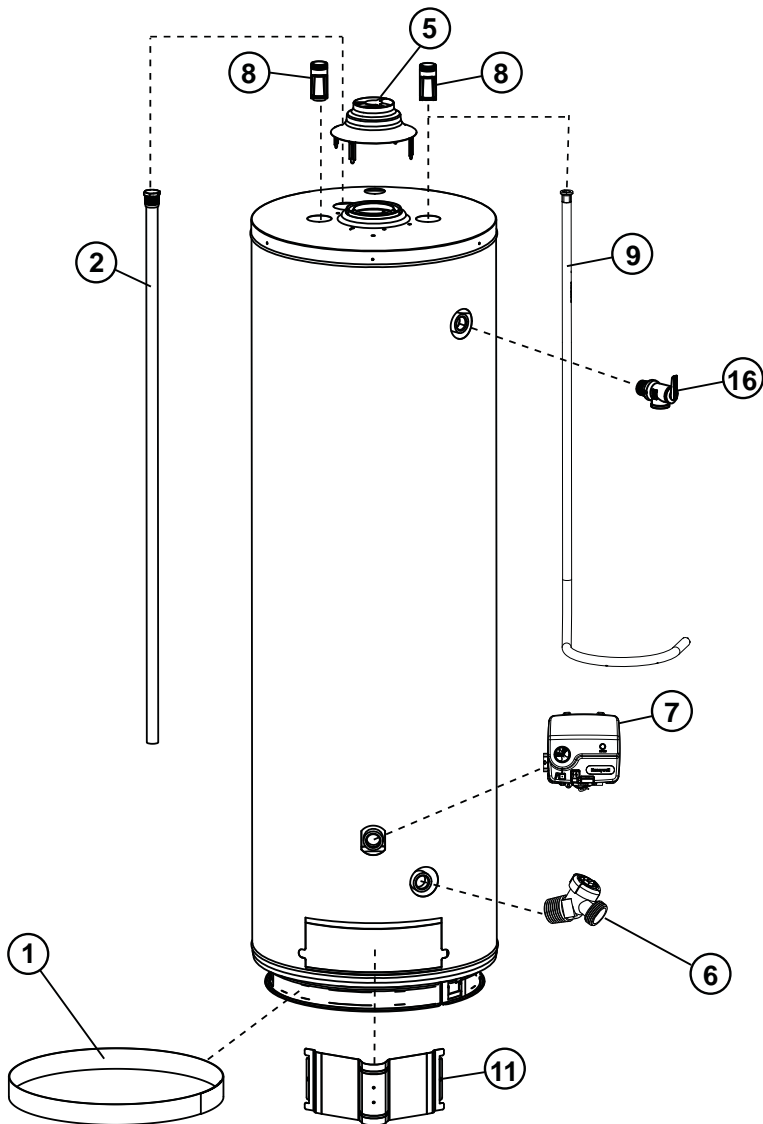

GAS

RESIDENTIAL WATER HEATER PARTS LIST
MODELS: LT(N,L)04050 & 05050
LT(N,L)04050ST & 05050ST
SERIES 300,301

Lochinvar LLC
300 Maddox Simpson Pkwy, Lebanon, TN 37090.
1-615-889-8900
www.lochinvar.com

Item	Description	LT(N,L)04050	LT(N,L)05050
		LT(N,L) 04050ST SERIES 300/301	LT(N,L)05050ST SERIES 300/301
1.....	Air Intake Screen	9006616005.....	9006660005
2.....	Anode Rod	9003721005.....	9003721005
3.....	Burner Assembly - Natural Gas	9007900005.....	9008136005
3.....	Burner Assembly - Propane Gas	9007903005.....	9008137005
4.....	Burner Head - Natural Gas	9006136005.....	9006136005
4.....	Burner Head - Propane Gas	9006603005.....	9006603005
5.....	Draft Hood	9000274005.....	9000274005
6.....	Drain Valve - Brass	9001870015.....	9004330015
7.....	Gas Control Valve - Natural Gas	9007885005.....	9007884005
7.....	Gas Control Valve - Propane Gas	9007891005.....	9007890005
8.....	Heat Trap Assembly.....	9003719015.....	9003719015
9.....	Inlet Tube Assembly.....	9008029005.....	9008166005
10.....	Inner Door Gasket	9006141015.....	9006141015
11.....	Outer Door	9006648005.....	9006648005
12.....	Pilot Assembly - Natural Gas	9007876005.....	9007876005
12.....	Pilot Assembly - Propane Gas	9007877005.....	9007877005
13*	Pipe Insulation	9002445005.....	9002445005
14*	Secondary Anode with Heat Trap	9006291005.....	9006291005
15*	Temperature-Pressure Relief Valve Insulation.....	9003716005.....	9003716005
16.....	Temperature-Pressure Relief Valve	9000728015.....	9000071015
17.....	20" Dia. Aluminum Drain Pan with Side Drain (optional)	9000741005.....	9000741005
17.....	22" Dia. Aluminum Drain Pan with Side Drain (optional)	9001609005.....	9001609005
17.....	28" Dia. Aluminum Drain Pan with Side Drain (optional)	9001608005.....	9001608005