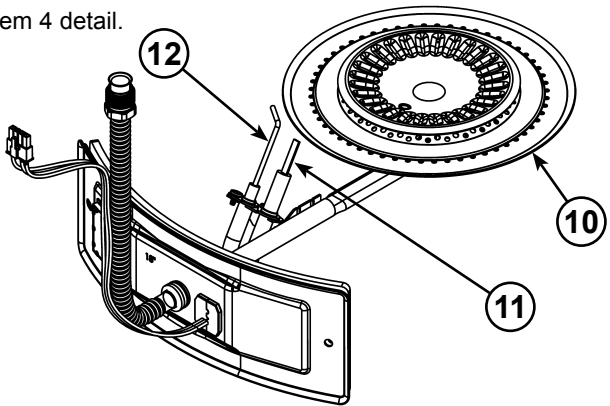

Lochinvar®

High Efficiency Water Heaters, Boilers and Pool Heaters
Lochinvar Parts & Service Department
300 Maddox Simpson Pkwy, Lebanon, TN 37090.
Phone: 615-889-8900 • Fax: 615-882-2918
Email: parts_team@lochinvar.com

RESIDENTIAL GAS SERVICE PARTS LIST

MODELS:
PV (N,L) 4040, 4050,
5040, 5050,
5065ST, 7575ST

Lochinvar LLC
300 Maddox Simpson Pkwy, Lebanon, TN 37090.
1-615-889-8900
www.lochinvar.com