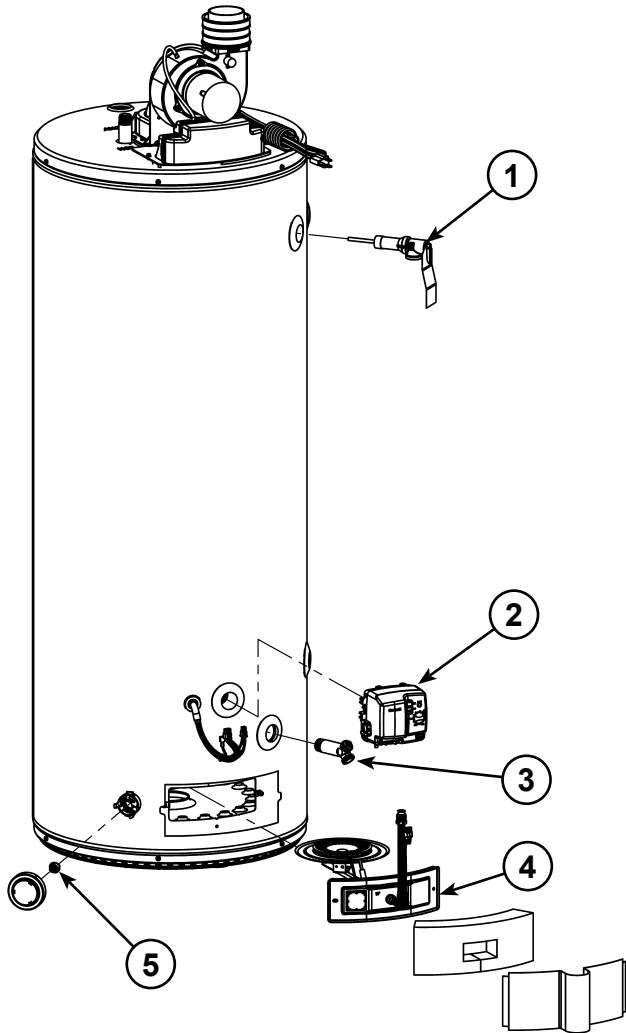

Lochinvar®

High Efficiency Water Heaters, Boilers and Pool Heaters
Lochinvar Parts & Service Department
300 Maddox Simpson Pkwy, Lebanon, TN 37090.
Phone: 615-889-8900 • Fax: 615-882-2918
Email: parts_team@lochinvar.com

RESIDENTIAL GAS SERVICE PARTS LIST

MODELS:
PV (N,L) 4040, 4050,
5040, 5050,
5065ST, 7575ST

Item 4 detail.