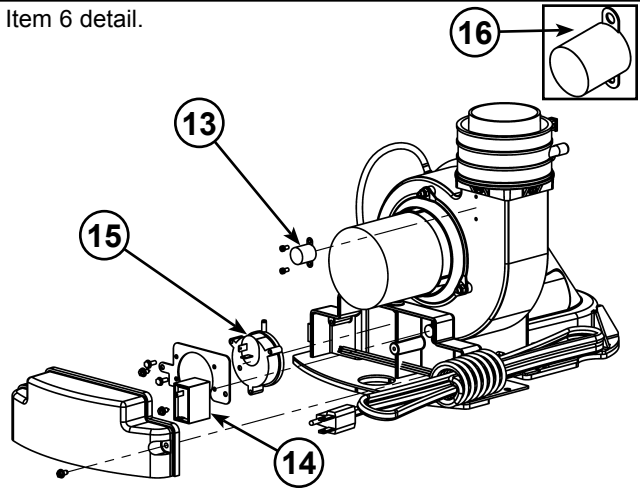

Lochinvar®

HIGH EFFICIENCY BOILERS & WATER HEATERS
Lochinvar Parts & Service Department
300 Maddox Simpson Pkwy, Lebanon, TN 37090.
Phone: 615-889-8900 • Fax: 615-882-2918
Email: parts_team@lochinvar.com

RESIDENTIAL GAS SERVICE PARTS LIST

MODELS: PV (N,L) 4040, 4050, 5040, 5050,
5065ST, 7575ST
CV (N,L) 75075

Lochinvar LLC
300 Maddox Simpson Pkwy, Lebanon, TN 37090.
1-615-889-8900
www.lochinvar.com