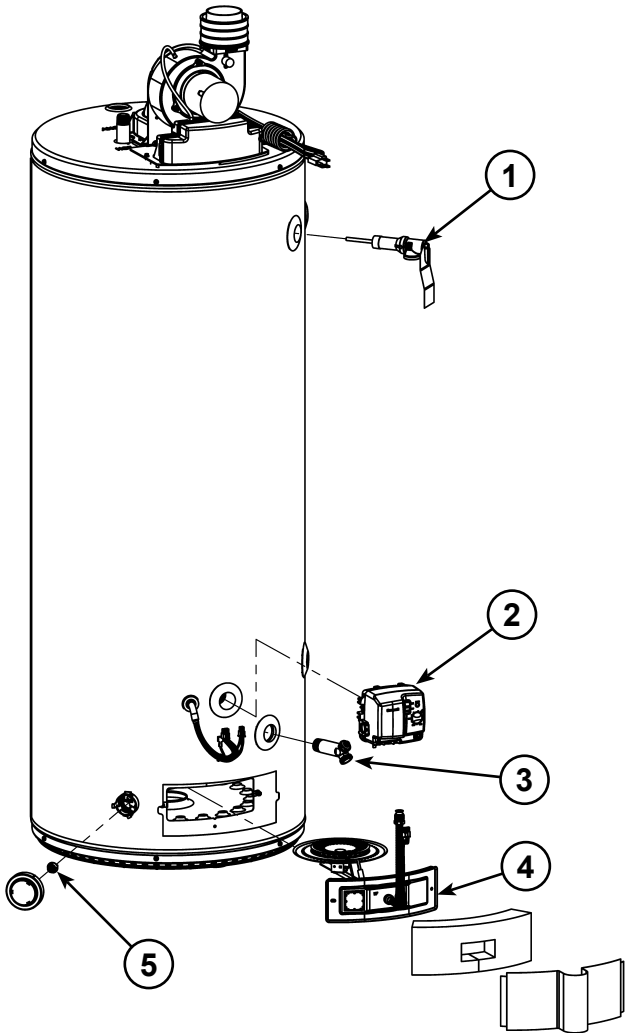

Lochinvar®

HIGH EFFICIENCY BOILERS & WATER HEATERS
Lochinvar Parts & Service Department
300 Maddox Simpson Pkwy, Lebanon, TN 37090.
Phone: 615-889-8900 • Fax: 615-882-2918
Email: parts_team@lochinvar.com

RESIDENTIAL GAS SERVICE PARTS LIST

MODELS: PV (N,L) 4040, 4050, 5040, 5050,
5065ST, 7575ST
CV (N,L) 75075

Item 4 detail.