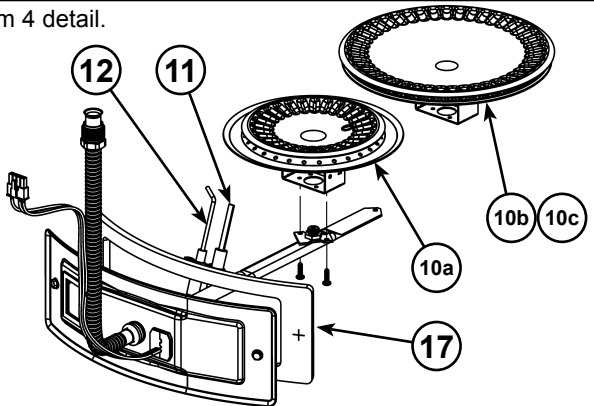

Lochinvar®

HIGH EFFICIENCY BOILERS & WATER HEATERS
Lochinvar Parts & Service Department
300 Maddox Simpson Pkwy, Lebanon, TN 37090.
Phone: 615-889-8900 • Fax: 615-882-2918
Email: parts_team@lochinvar.com

RESIDENTIAL GAS SERVICE PARTS LIST

MODELS: PV (N,L) 4040, 4050, 5040, 5050,
5065ST, 7575ST
CV (N,L) 75075

Lochinvar LLC
300 Maddox Simpson Pkwy, Lebanon, TN 37090.
1-615-889-8900
www.lochinvar.com