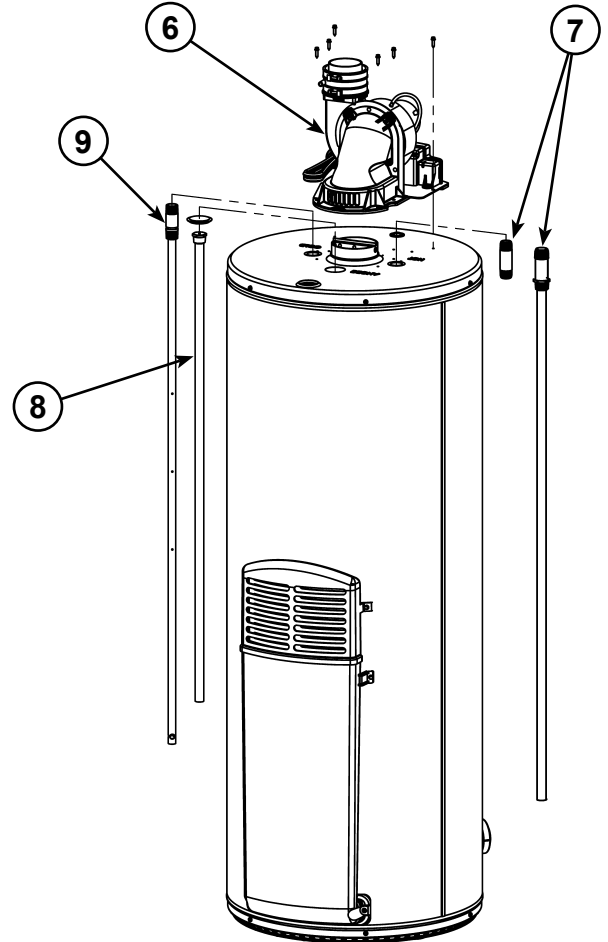

Item 6 detail.

Lochinvar®

HIGH EFFICIENCY BOILERS & WATER HEATERS
Lochinvar Parts & Service Department
300 Maddox Simpson Pkwy, Lebanon, TN 37090.
Phone: 615-889-8900 • Fax: 615-882-2918
Email: parts_team@lochinvar.com

RESIDENTIAL GAS SERVICE PARTS LIST

MODELS: PV (N,L) 4040, 4050, 5040, 5050,
5065ST, 7575ST
CV (N,L) 75075