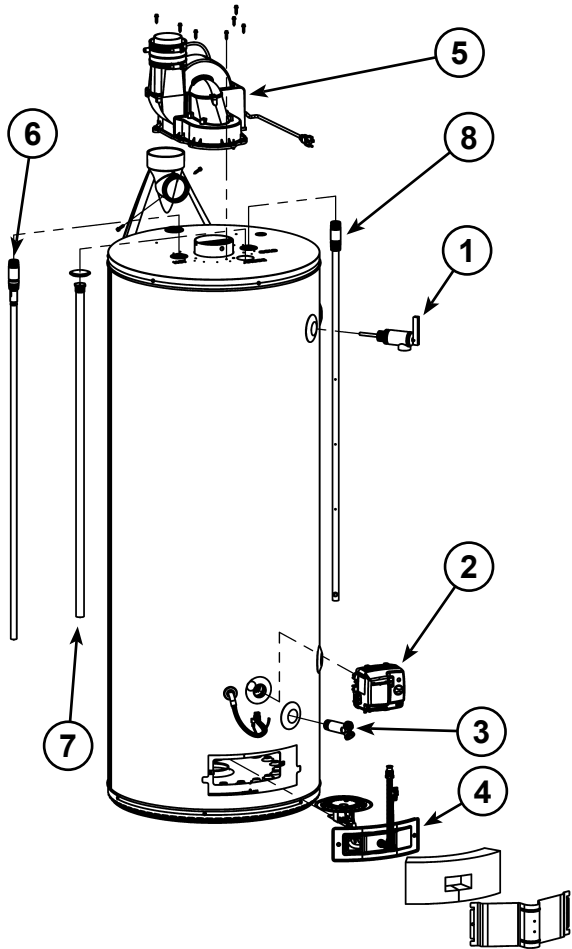

Lochinvar®

HIGH EFFICIENCY BOILERS & WATER HEATERS
Lochinvar Parts & Service Department
300 Maddox Simpson Pkwy, Lebanon, TN 37090.
Phone: 615-889-8900 • Fax: 615-882-2918
Email: parts_team@lochinvar.com

RESIDENTIAL GAS SERVICE PARTS LIST

MODELS: PR (N,L) 4040, 5045, 5065, 7575
CD (N,L) 75075