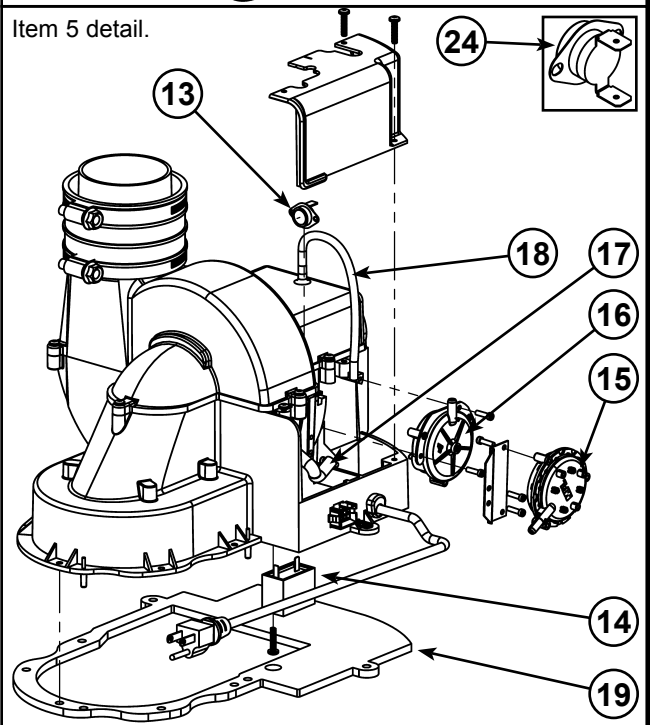

Lochinvar®

HIGH EFFICIENCY BOILERS & WATER HEATERS
Lochinvar Parts & Service Department
300 Maddox Simpson Pkwy, Lebanon, TN 37090.
Phone: 615-889-8900 • Fax: 615-882-2918
Email: parts_team@lochinvar.com

RESIDENTIAL GAS SERVICE PARTS LIST

MODELS: PR (N,L) 4040, 5045, 5065, 7575
CD (N,L) 75075

Lochinvar LLC
300 Maddox Simpson Pkwy, Lebanon, TN 37090.
1-615-889-8900
www.lochinvar.com