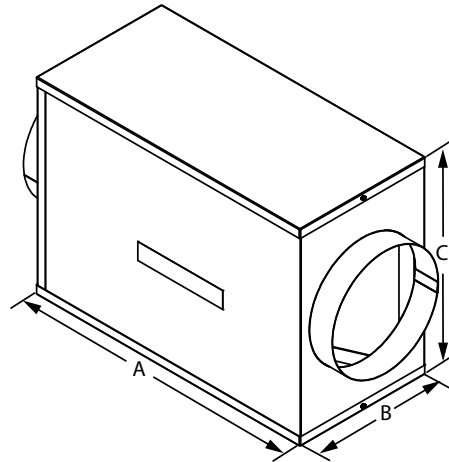

#### STANDARD FEATURES

- Sturdy sheet metal construction
- Access panel for easy filter replacement
- Includes MERV3 filters

Kit Number	Boiler Size	Filter Size	A	B	C	Inlet Size	Ship Wt.
KIT30165	FB2500	16"x30"x1"	26 1/2"	16"	16"	9"	30
KIT30166	FB3000-FB3500	24"x30"x1"	26 1/2"	16"	24 1/4"	10"	35
KIT30167	FB4000	24"x36"x1"	34"	16"	24 1/4"	12"	35
KIT30168	FB5000	24"x36"x1"	34"	16"	24 1/4"	14"	45