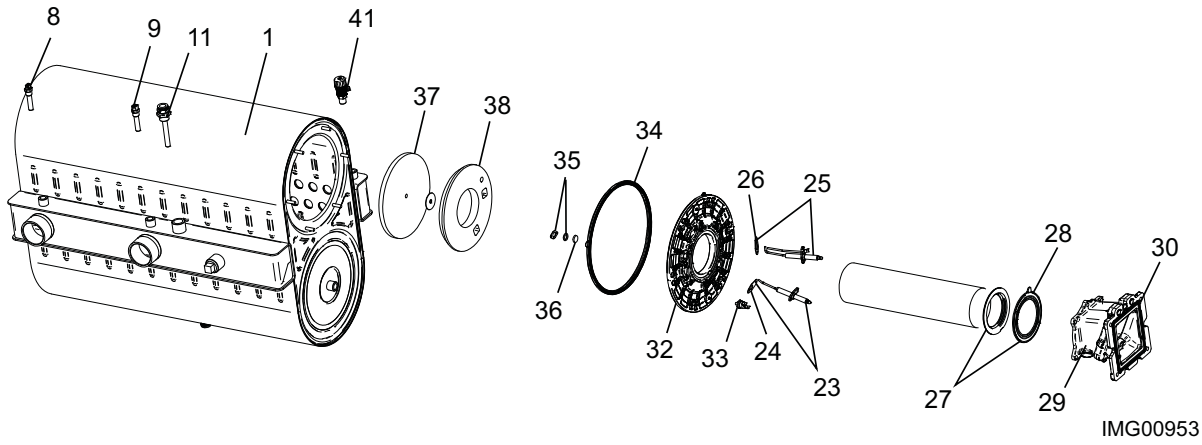

HEAT EXCHANGER ASSEMBLY

GAS TRAIN AW 1000

GAS TRAIN AW 1300, 1500

ITEM NO.	PART NO.	DESCRIPTION	MODEL
HEAT EXCHANGER ASSEMBLY			
1	100147357	HEAT EXCHANGER	AW 1000
1	100147358	HEAT EXCHANGER	AW 1300
1	100147359	HEAT EXCHANGER	AW 1500
CONTROLS			
2	100208467	LOW VOLTAGE CONNECTION BOARD	ALL
3	100167595	INTEGRATED CONTROL	AW 1000
3	100167596	INTEGRATED CONTROL	AW 1300-1500
3	100167844	INTEGRATED CONTROL HIGH ALTITUDE	AW 1000
3	100167845	INTEGRATED CONTROL HIGH ALTITUDE	AW 1300-1500
4	100167597	LCD DISPLAY	ALL
5	100208493	PUMP RELAY BOARD	ALL
6	100208502	RELAY, 1.5 HP PUMP	ALL
7	100167599	ECS CONTROL BOARD	ALL
8	100208549	SENSOR, INLET	ALL
9	100208562	SENSOR, OUTLET	ALL
10	100208179	MANUAL RESET HIGH LIMIT	ALL
11	100233695	BULB WELL, HIGH LIMIT	ALL
12	100144984	FAN ASSEMBLY	AW 1000
12	100144980	FAN ASSEMBLY	AW 1300-1500
13	100208393	SWITCH, AIR PRESSURE	ALL
13	100166112	SWITCH, AIR PRESSURE, HIGH ALTITUDE	ALL
14	100208242	SWITCH, ON/OFF	ALL
15	100208495	RELAY, 24VAC	ALL
GAS VALVES			
16	100171924	GAS VALVE ASSEMBLY NAT	AW 1000
16	100171925	GAS VALVE ASSEMBLY NAT	AW 1300
16	100171926	GAS VALVE ASSEMBLY NAT	AW 1500
16	100171932	GAS VALVE ASSEMBLY LP	AW 1000
16	100171933	GAS VALVE ASSEMBLY LP	AW 1300
16	100171934	GAS VALVE ASSEMBLY LP	AW 1500
17	100208105	GASKET, GAS TRAIN	AW 1300-1500
18	100146148	GAS CUT OFF VALVE - 3/4"	AW 1000
18	100146149	GAS CUT OFF VALVE - 1" X 1"	AW 1300-1500
19	100171878	VENTURI	AW 1300-1500
20	100233705	GASKET, VENTURI	AW 1300-1500
20	100233703	GASKET, AIR SHROUD	AW 1000
21	100171912	GAS CUT OFF VALVE - 1 1/2"	ALL
22	100146386	GASKET, GAS VALVE	AW 1000
22	100146387	GASKET, GAS VALVE	AW 1300-1500
PILOT & BURNER ASSEMBLIES			
23	100165931	FLAME SENSOR W/ GASKET	ALL
24	100208091	GASKET, FLAME SENSOR	ALL
25	100165920	IGNITOR W/ GASKET	ALL
26	100208086	GASKET, IGNITOR	ALL
27	100135261	BURNER W/ GASKET	AW 1000
27	100135262	BURNER W/ GASKET	AW 1300
27	100135263	BURNER W/ GASKET	AW 1500
28	100233594	GASKET, BURNER	ALL
29	100173641	FLAPPER VALVE ASSEMBLY & STABILATOR	ALL
30	100233609	GASKET, FLAPPER VALVE	ALL
31	100208089	GASKET, FAN	AW 1300-1500
31	100208759	GASKET, FAN	AW 1000
32	100173799	HEAT EXCHANGER ACCESS DOOR KIT	ALL
33	100094572	SWITCH, HEX DOOR TEMP (BEGINNING SN# F14)	ALL
34	100208093	GASKET, DOOR RUBBER	ALL