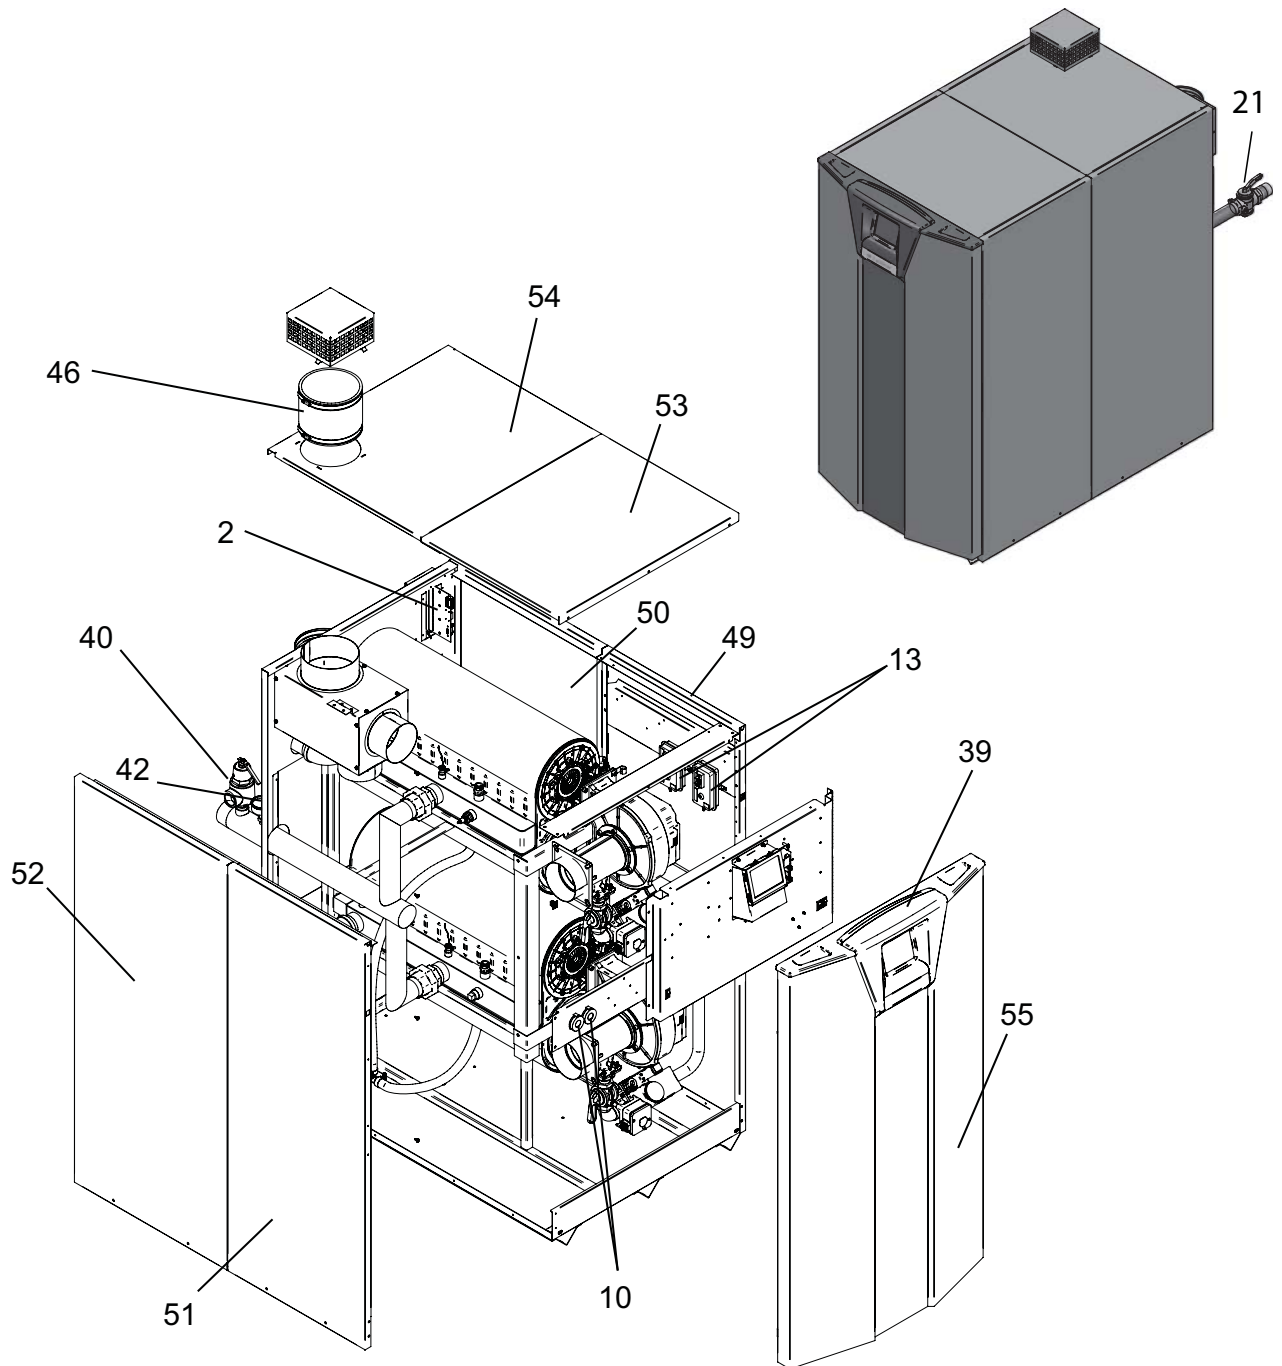

Armor X2 Condensing Water Heater AW(N,L) 1000 - 1500