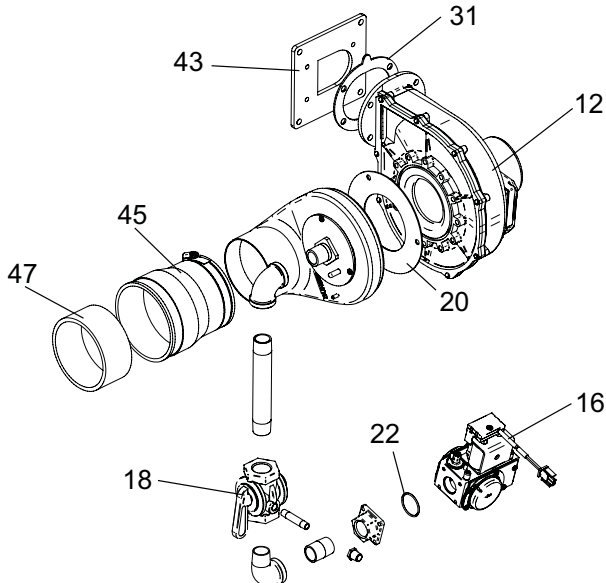

HEAT EXCHANGER ASSEMBLY

GAS TRAIN AW 1000

GAS TRAIN AW 1300, 1500

ITEM NO.	PART NO.	DESCRIPTION	MODEL
HEAT EXCHANGER ASSEMBLY			
1	100147357	HEAT EXCHANGER	AW 1000
1	100147358	HEAT EXCHANGER	AW 1300
1	100147359	HEAT EXCHANGER	AW 1500
CONTROLS			
2	100208467	LOW VOLTAGE CONNECTION BOARD	ALL
3	100167595	INTEGRATED CONTROL	AW 1000
3	100167596	INTEGRATED CONTROL	AW 1300-1500
3	100167844	INTEGRATED CONTROL HIGH ALTITUDE	AW 1000
3	100167845	INTEGRATED CONTROL HIGH ALTITUDE	AW 1300-1500
4	100167597	LCD DISPLAY	ALL
5	100208493	PUMP RELAY BOARD	ALL
6	100208502	RELAY, 1.5 HP PUMP	ALL
7	100167599	ECS CONTROL BOARD	ALL
8	100208549	SENSOR, INLET	ALL
9	100208562	SENSOR, OUTLET	ALL
10	100208179	MANUAL RESET HIGH LIMIT	ALL
11	100233695	BULB WELL, HIGH LIMIT	ALL
12	100144984	FAN ASSEMBLY	AW 1000
12	100144980	FAN ASSEMBLY	AW 1300-1500
13	100208393	SWITCH, AIR PRESSURE	ALL
13	100166112	SWITCH, AIR PRESSURE, HIGH ALTITUDE	ALL
14	100208242	SWITCH, ON/OFF	ALL
15	100208495	RELAY, 24VAC	ALL
GAS VALVES			
16	100171924	GAS VALVE ASSEMBLY NAT	AW 1000
16	100171925	GAS VALVE ASSEMBLY NAT	AW 1300
16	100171926	GAS VALVE ASSEMBLY NAT	AW 1500
16	100171932	GAS VALVE ASSEMBLY LP	AW 1000
16	100171933	GAS VALVE ASSEMBLY LP	AW 1300
16	100171934	GAS VALVE ASSEMBLY LP	AW 1500
17	100208105	GASKET, GAS TRAIN	AW 1300-1500
18	100146148	GAS CUT OFF VALVE - 3/4"	AW 1000
18	100146149	GAS CUT OFF VALVE - 1" X 1"	AW 1300-1500
19	100171878	VENTURI	AW 1300-1500
20	100233705	GASKET, VENTURI	AW 1300-1500
20	100233703	GASKET, AIR SHROUD	AW 1000
21	100171912	GAS CUT OFF VALVE - 1 1/2"	ALL
22	100146386	GASKET, GAS VALVE	AW 1000
22	100146387	GASKET, GAS VALVE	AW 1300-1500
PILOT & BURNER ASSEMBLIES			
23	100165931	FLAME SENSOR W/ GASKET	ALL
24	100208091	GASKET, FLAME SENSOR	ALL
25	100165920	IGNITOR W/ GASKET	ALL
26	100208086	GASKET, IGNITOR	ALL
27	100135261	BURNER W/ GASKET	AW 1000
27	100135262	BURNER W/ GASKET	AW 1300
27	100135263	BURNER W/ GASKET	AW 1500
28	100233594	GASKET, BURNER	ALL
29	100173641	FLAPPER VALVE ASSEMBLY & STABILATOR	ALL
30	100233609	GASKET, FLAPPER VALVE	ALL
31	100208089	GASKET, FAN	AW 1300-1500
31	100208759	GASKET, FAN	AW 1000
32	100173799	HEAT EXCHANGER ACCESS DOOR KIT	ALL
33	100094572	SWITCH, HEX DOOR TEMP (BEGINNING SN# F14)	ALL
34	100208093	GASKET, DOOR RUBBER	ALL