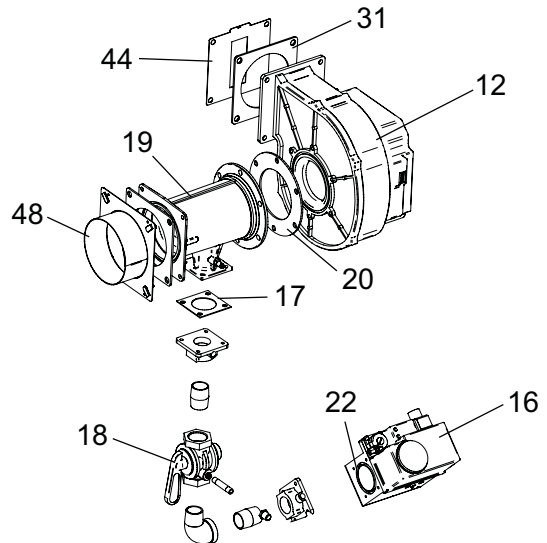

HEAT EXCHANGER ASSEMBLY

GAS TRAIN AW 1000

GAS TRAIN AW 1300, 1500

ITEM NO.	PART NO.	DESCRIPTION	MODEL
HEAT EXCHANGER ASSEMBLY			
1	100147357	HEAT EXCHANGER	AW 1000
1	100147358	HEAT EXCHANGER	AW 1300
1	100147359	HEAT EXCHANGER	AW 1500
CONTROLS			
2	100208467	LOW VOLTAGE CONNECTION BOARD	ALL
3	100167595	INTEGRATED CONTROL	AW 1000
3	100167596	INTEGRATED CONTROL	AW 1300-1500
3	100167844	INTEGRATED CONTROL HIGH ALTITUDE	AW 1000
3	100167845	INTEGRATED CONTROL HIGH ALTITUDE	AW 1300-1500
4	100167597	LCD DISPLAY	ALL
5	100208493	PUMP RELAY BOARD	ALL
6	100208502	RELAY, 1.5 HP PUMP	ALL
7	100167599	ECS CONTROL BOARD	ALL
8	100208549	SENSOR, INLET	ALL
9	100208562	SENSOR, OUTLET	ALL
10	100208179	MANUAL RESET HIGH LIMIT	ALL
11	100233695	BULB WELL, HIGH LIMIT	ALL
12	100144984	FAN ASSEMBLY	AW 1000
12	100144980	FAN ASSEMBLY	AW 1300-1500
13	100208393	SWITCH, AIR PRESSURE	ALL
13	100166112	SWITCH, AIR PRESSURE, HIGH ALTITUDE	ALL
14	100208242	SWITCH, ON/OFF	ALL
15	100208495	RELAY, 24VAC	ALL
GAS VALVES			
16	100171924	GAS VALVE ASSEMBLY NAT	AW 1000
16	100171925	GAS VALVE ASSEMBLY NAT	AW 1300
16	100171926	GAS VALVE ASSEMBLY NAT	AW 1500
16	100171932	GAS VALVE ASSEMBLY LP	AW 1000
16	100171933	GAS VALVE ASSEMBLY LP	AW 1300
16	100171934	GAS VALVE ASSEMBLY LP	AW 1500
17	100208105	GASKET, GAS TRAIN	AW 1300-1500
18	100146148	GAS CUT OFF VALVE - 3/4"	AW 1000
18	100146149	GAS CUT OFF VALVE - 1" X 1"	AW 1300-1500
19	100171878	VENTURI	AW 1300-1500
20	100233705	GASKET, VENTURI	AW 1300-1500
20	100233703	GASKET, AIR SHROUD	AW 1000
21	100171912	GAS CUT OFF VALVE - 1 1/2"	ALL
22	100146386	GASKET, GAS VALVE	AW 1000
22	100146387	GASKET, GAS VALVE	AW 1300-1500
PILOT & BURNER ASSEMBLIES			
23	100165931	FLAME SENSOR W/ GASKET	ALL
24	100208091	GASKET, FLAME SENSOR	ALL
25	100165920	IGNITOR W/ GASKET	ALL
26	100208086	GASKET, IGNITOR	ALL
27	100135261	BURNER W/ GASKET	AW 1000
27	100135262	BURNER W/ GASKET	AW 1300
27	100135263	BURNER W/ GASKET	AW 1500
28	100233594	GASKET, BURNER	ALL
29	100173641	FLAPPER VALVE ASSEMBLY & STABILATOR	ALL
30	100233609	GASKET, FLAPPER VALVE	ALL
31	100208089	GASKET, FAN	AW 1300-1500
31	100208759	GASKET, FAN	AW 1000
32	100173799	HEAT EXCHANGER ACCESS DOOR KIT	ALL
33	100094572	SWITCH, HEX DOOR TEMP (BEGINNING SN# F14)	ALL
34	100208093	GASKET, DOOR RUBBER	ALL