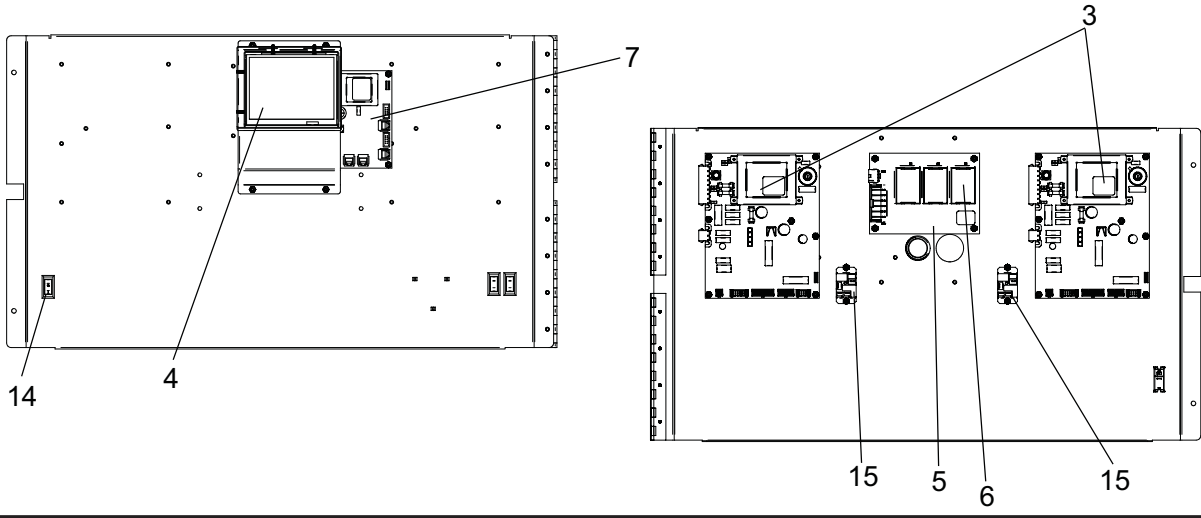

HEAT EXCHANGER ASSEMBLY

GAS TRAIN AW 1000

GAS TRAIN AW 1300, 1500

ITEM NO.	PART NO.	DESCRIPTION	MODEL
HEAT EXCHANGER ASSEMBLY			
1	100147357	HEAT EXCHANGER	AW 1000
1	100147358	HEAT EXCHANGER	AW 1300
1	100147359	HEAT EXCHANGER	AW 1500
CONTROLS			
2	100208467	LOW VOLTAGE CONNECTION BOARD	ALL
3	100167595	INTEGRATED CONTROL	AW 1000
3	100167596	INTEGRATED CONTROL	AW 1300-1500
3	100167844	INTEGRATED CONTROL HIGH ALTITUDE	AW 1000
3	100167845	INTEGRATED CONTROL HIGH ALTITUDE	AW 1300-1500
4	100167597	LCD DISPLAY	ALL
5	100208493	PUMP RELAY BOARD	ALL
6	100208502	RELAY, 1.5 HP PUMP	ALL
7	100167599	ECS CONTROL BOARD	ALL
8	100208549	SENSOR, INLET	ALL
9	100208562	SENSOR, OUTLET	ALL
10	100208179	MANUAL RESET HIGH LIMIT	ALL
11	100233695	BULB WELL, HIGH LIMIT	ALL
12	100144984	FAN ASSEMBLY	AW 1000
12	100144980	FAN ASSEMBLY	AW 1300-1500
13	100208393	SWITCH, AIR PRESSURE	ALL
13	100166112	SWITCH, AIR PRESSURE, HIGH ALTITUDE	ALL
14	100208242	SWITCH, ON/OFF	ALL
15	100208495	RELAY, 24VAC	ALL
GAS VALVES			
16	100171924	GAS VALVE ASSEMBLY NAT	AW 1000
16	100171925	GAS VALVE ASSEMBLY NAT	AW 1300
16	100171926	GAS VALVE ASSEMBLY NAT	AW 1500
16	100171932	GAS VALVE ASSEMBLY LP	AW 1000
16	100171933	GAS VALVE ASSEMBLY LP	AW 1300
16	100171934	GAS VALVE ASSEMBLY LP	AW 1500
17	100208105	GASKET, GAS TRAIN	AW 1300-1500
18	100146148	GAS CUT OFF VALVE - 3/4"	AW 1000
18	100146149	GAS CUT OFF VALVE - 1" X 1"	AW 1300-1500
19	100171878	VENTURI	AW 1300-1500
20	100233705	GASKET, VENTURI	AW 1300-1500
20	100233703	GASKET, AIR SHROUD	AW 1000
21	100171912	GAS CUT OFF VALVE - 1 1/2"	ALL
22	100146386	GASKET, GAS VALVE	AW 1000
22	100146387	GASKET, GAS VALVE	AW 1300-1500
PILOT & BURNER ASSEMBLIES			
23	100165931	FLAME SENSOR W/ GASKET	ALL
24	100208091	GASKET, FLAME SENSOR	ALL
25	100165920	IGNITOR W/ GASKET	ALL
26	100208086	GASKET, IGNITOR	ALL
27	100135261	BURNER W/ GASKET	AW 1000
27	100135262	BURNER W/ GASKET	AW 1300
27	100135263	BURNER W/ GASKET	AW 1500
28	100233594	GASKET, BURNER	ALL
29	100173641	FLAPPER VALVE ASSEMBLY & STABILATOR	ALL
30	100233609	GASKET, FLAPPER VALVE	ALL
31	100208089	GASKET, FAN	AW 1300-1500
31	100208759	GASKET, FAN	AW 1000
32	100173799	HEAT EXCHANGER ACCESS DOOR KIT	ALL
33	100094572	SWITCH, HEX DOOR TEMP (BEGINNING SN# F14)	ALL
34	100208093	GASKET, DOOR RUBBER	ALL