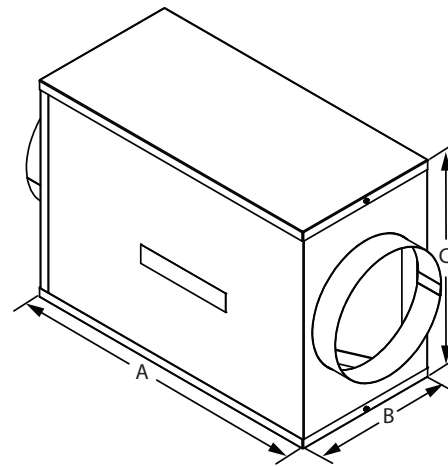

Standard Features

- Sturdy sheet metal construction
- Access panel for easy filter replacement
- Includes MERV3 filters

KIT Number	Boiler Size	Filter Size	A	B	C	Inlet Size	Ship Wt.
KIT30165	FB2500	16"x30"x1"	26 1/2"	16"	16"	9"	30
KIT30166	FB3000-FB3500	24"x30"x1"	26 1/2"	16"	24 1/4"	10"	35
KIT30167	FB4000	24"x36"x1"	34"	16"	24 1/4"	12"	35
KIT30168	FB5000	24"x36"x1"	34"	16"	24 1/4"	14"	45