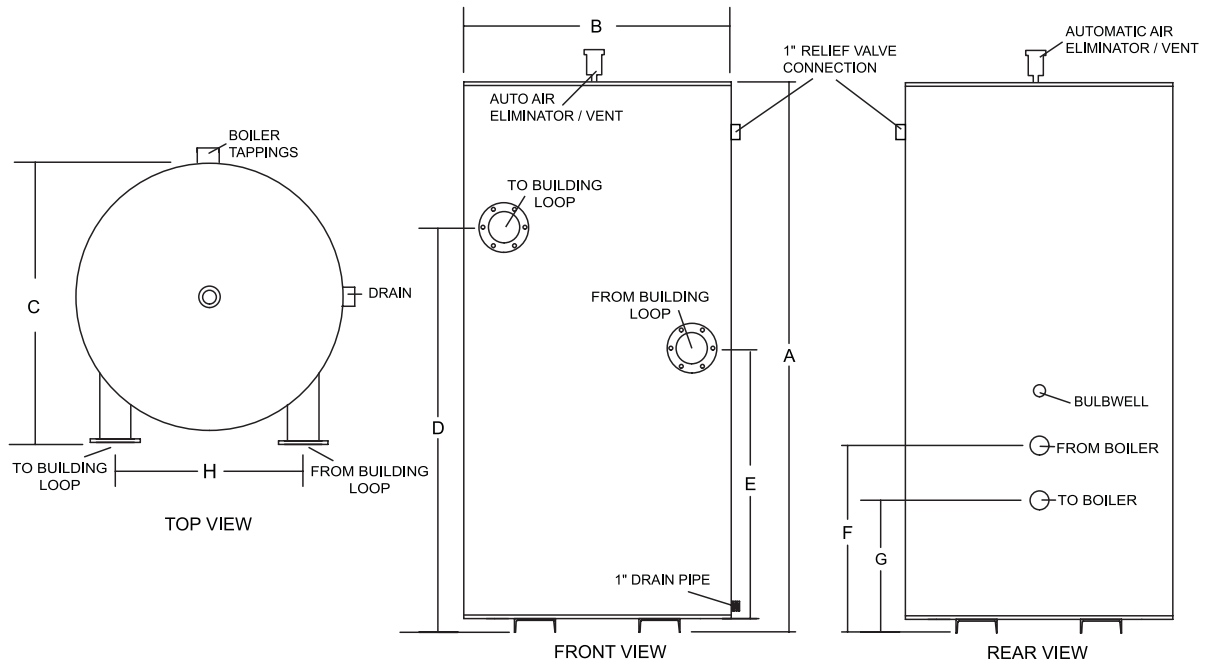

Optional Equipment

Place an X in the box by all options that apply

Temperature and Pressure Gauge

Handhole 4 x 6

Flanged Connections

- 3"
- 4"
- 5"- 300 & 500 only
- 6"- 300 & 500 only
- 8"- 300 & 500 only
- 10"- 300 & 500 only

Extra Tapings

- 1" NPT
- 1.25" NPT
- 1.5" NPT
- 2" NPT
- 2.5" NPT
- 3" NPT
- 4" NPT

Manway

- 11x15 -300 & 500 only
- 12x16 -300 & 500 only

Buffer Tank Air Eliminator Dimensions & Specifications

Model Number	Gallon Capacity	A	B	C	D	E	F	G	H	Supply/Return Connections	Boiler Tappings	Weight (lbs.)
RVU120	119	59"	32"	33-1/4"	42"	30"	25-1/2"	17-1/2"	20-1/2"	3" NPT	3" NPT	500
RVU200	200	89-1/2"	32"	33-1/4"	72-1/4"	60-1/4"	25-1/2"	17-1/2"	20-1/2"	3" NPT	3" NPT	900
RVU300	318	80"	40"	42"	57-1/2"	46-1/2"	27-1/2"	19-1/2"	27-1/2"	4" FL	3" NPT	1,290
RVU400	432	80"	46"	48"	56"	44"	29"	21"	31-1/2"	4" FL	3" NPT	1,626
RVU500	504	92"	46"	48"	67"	55"	29"	21"	31-1/2"	6" FL	3" NPT	1,765
RVU750	752	104"	52"	54"	76-1/2"	64-1/2"	31"	23"	33"	6" FL	3" NPT	2,330
RVU1000	940	128"	52"	54"	100-1/2"	88-1/2"	31"	23"	33"	6" FL	3" NPT	3,010