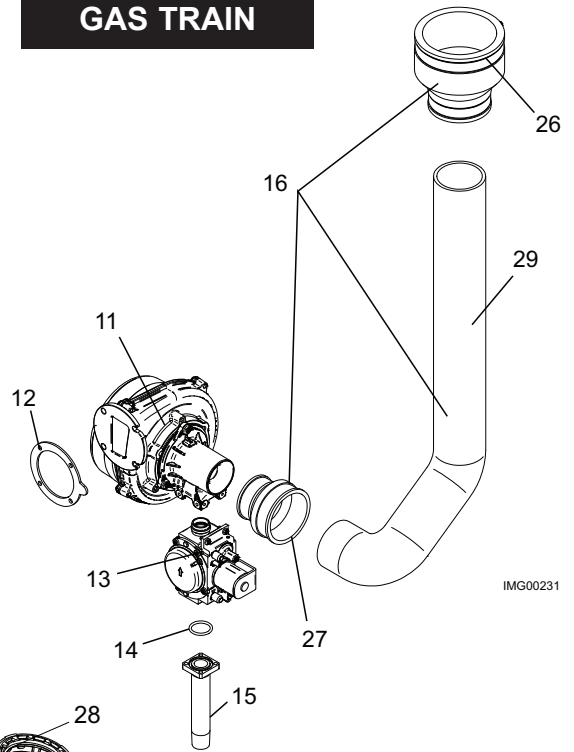

CONTROL PANEL

GAS TRAIN

HEAT EXCHANGER

CC(N,L) 120