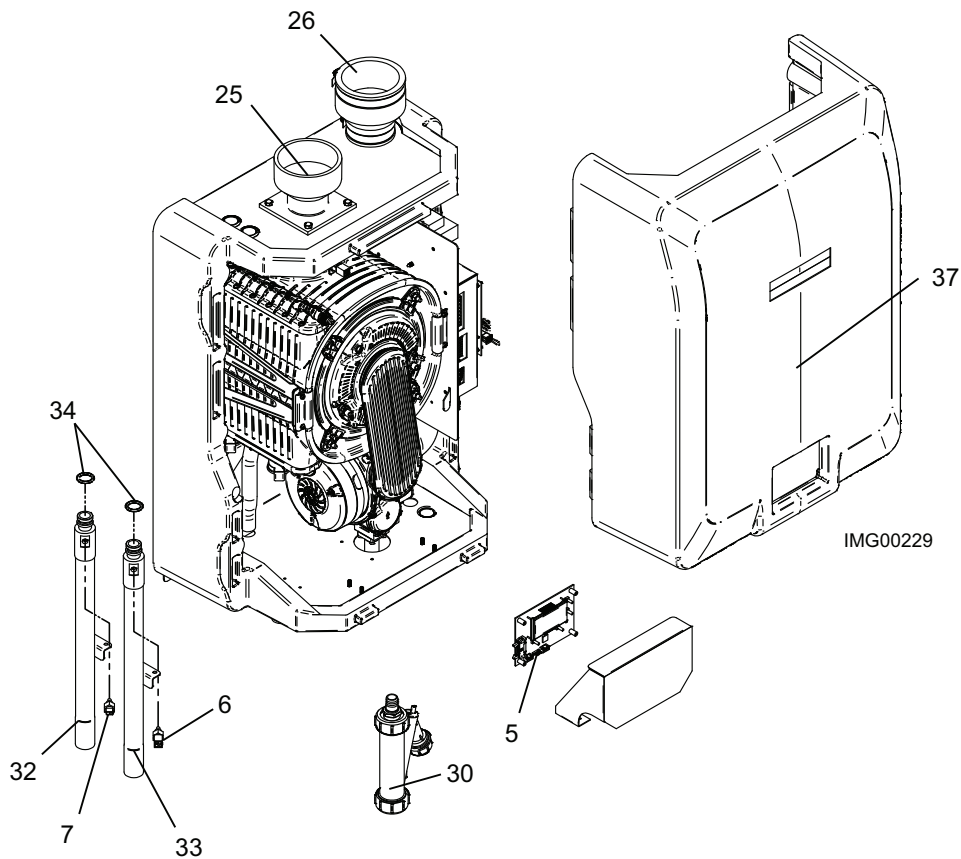

Cadet™ Heating Boilers CD(N,L) 40 thru 120 CC(N,L) 120