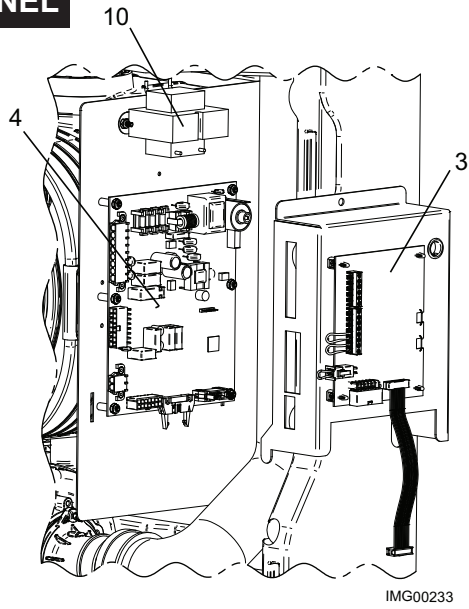

CONTROL PANEL