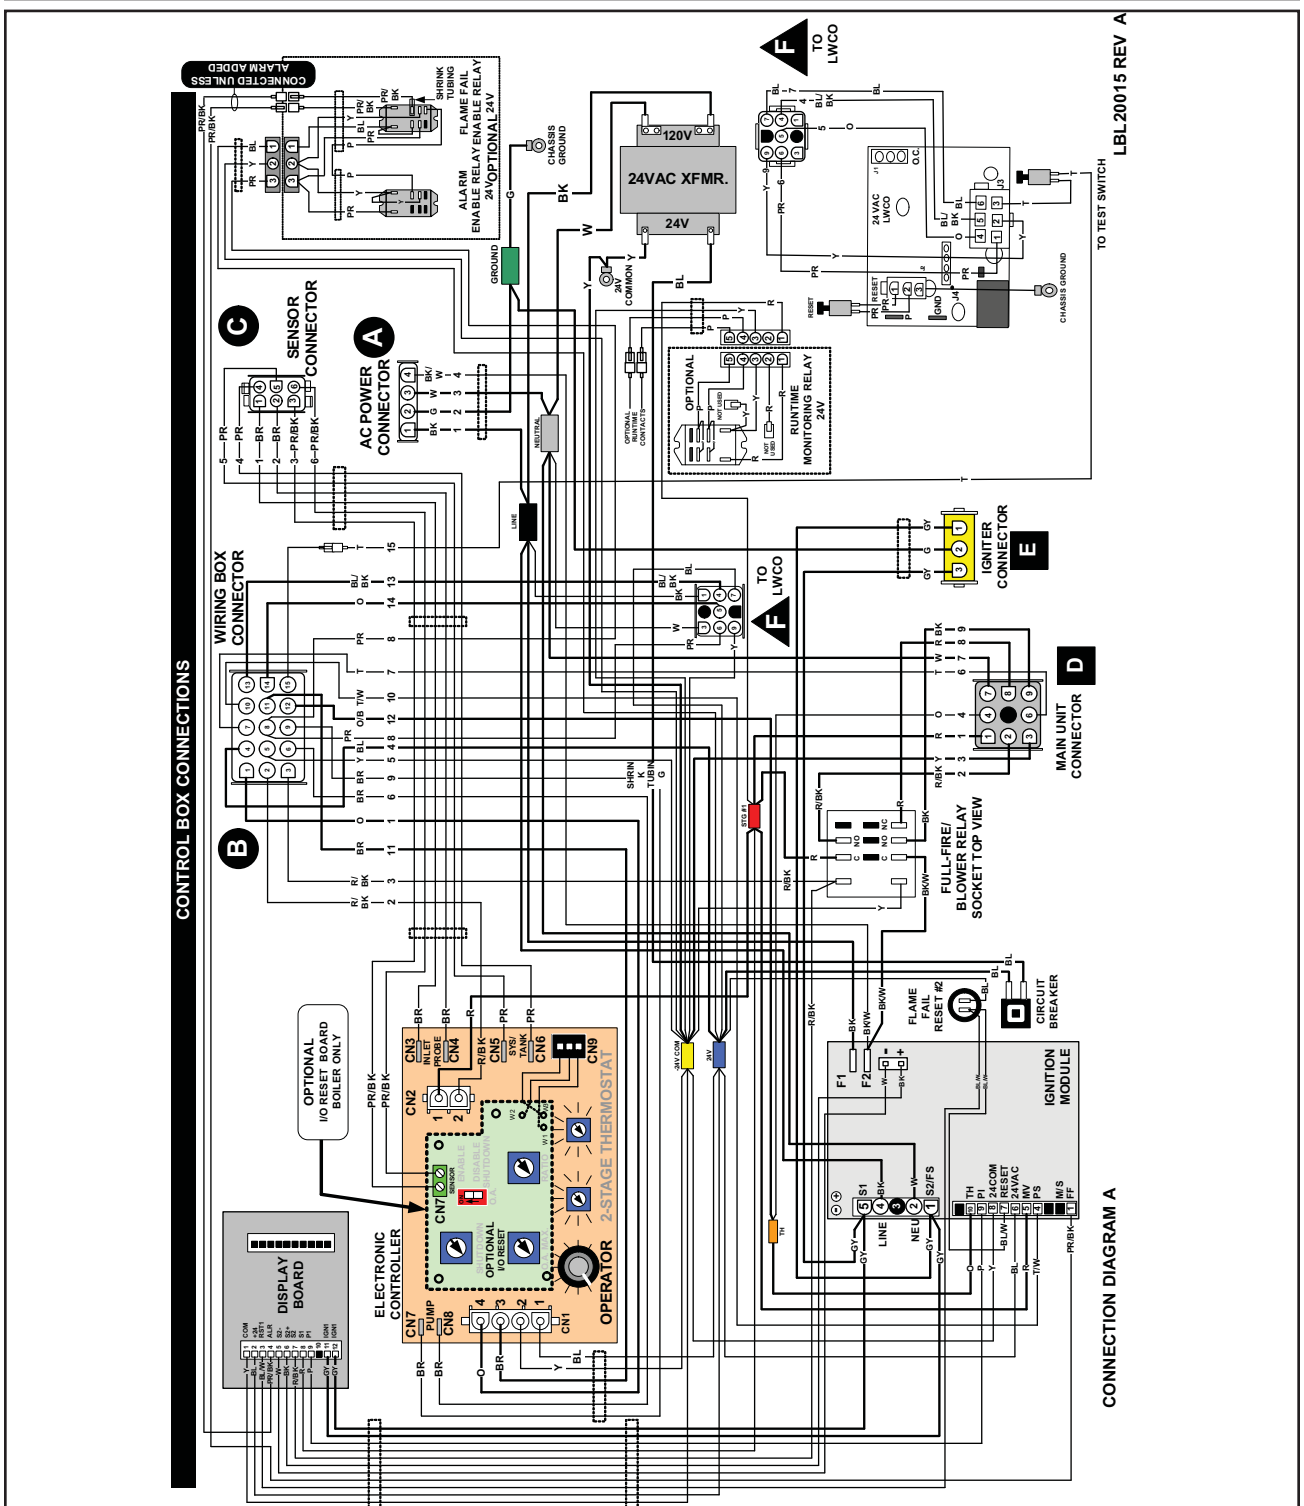

MAIN UNIT CONNECTIONS - Copper-Fin® Water Heaters/Boilers

CONTROL BOX CONNECTIONS - Copper-Fin® Water Heaters/Boilers

Lochinvar Corporation • 300 Maddox Simpson Pkwy • Lebanon, TN 37090 • 615-889-8900 / Fax: 615-547-1000