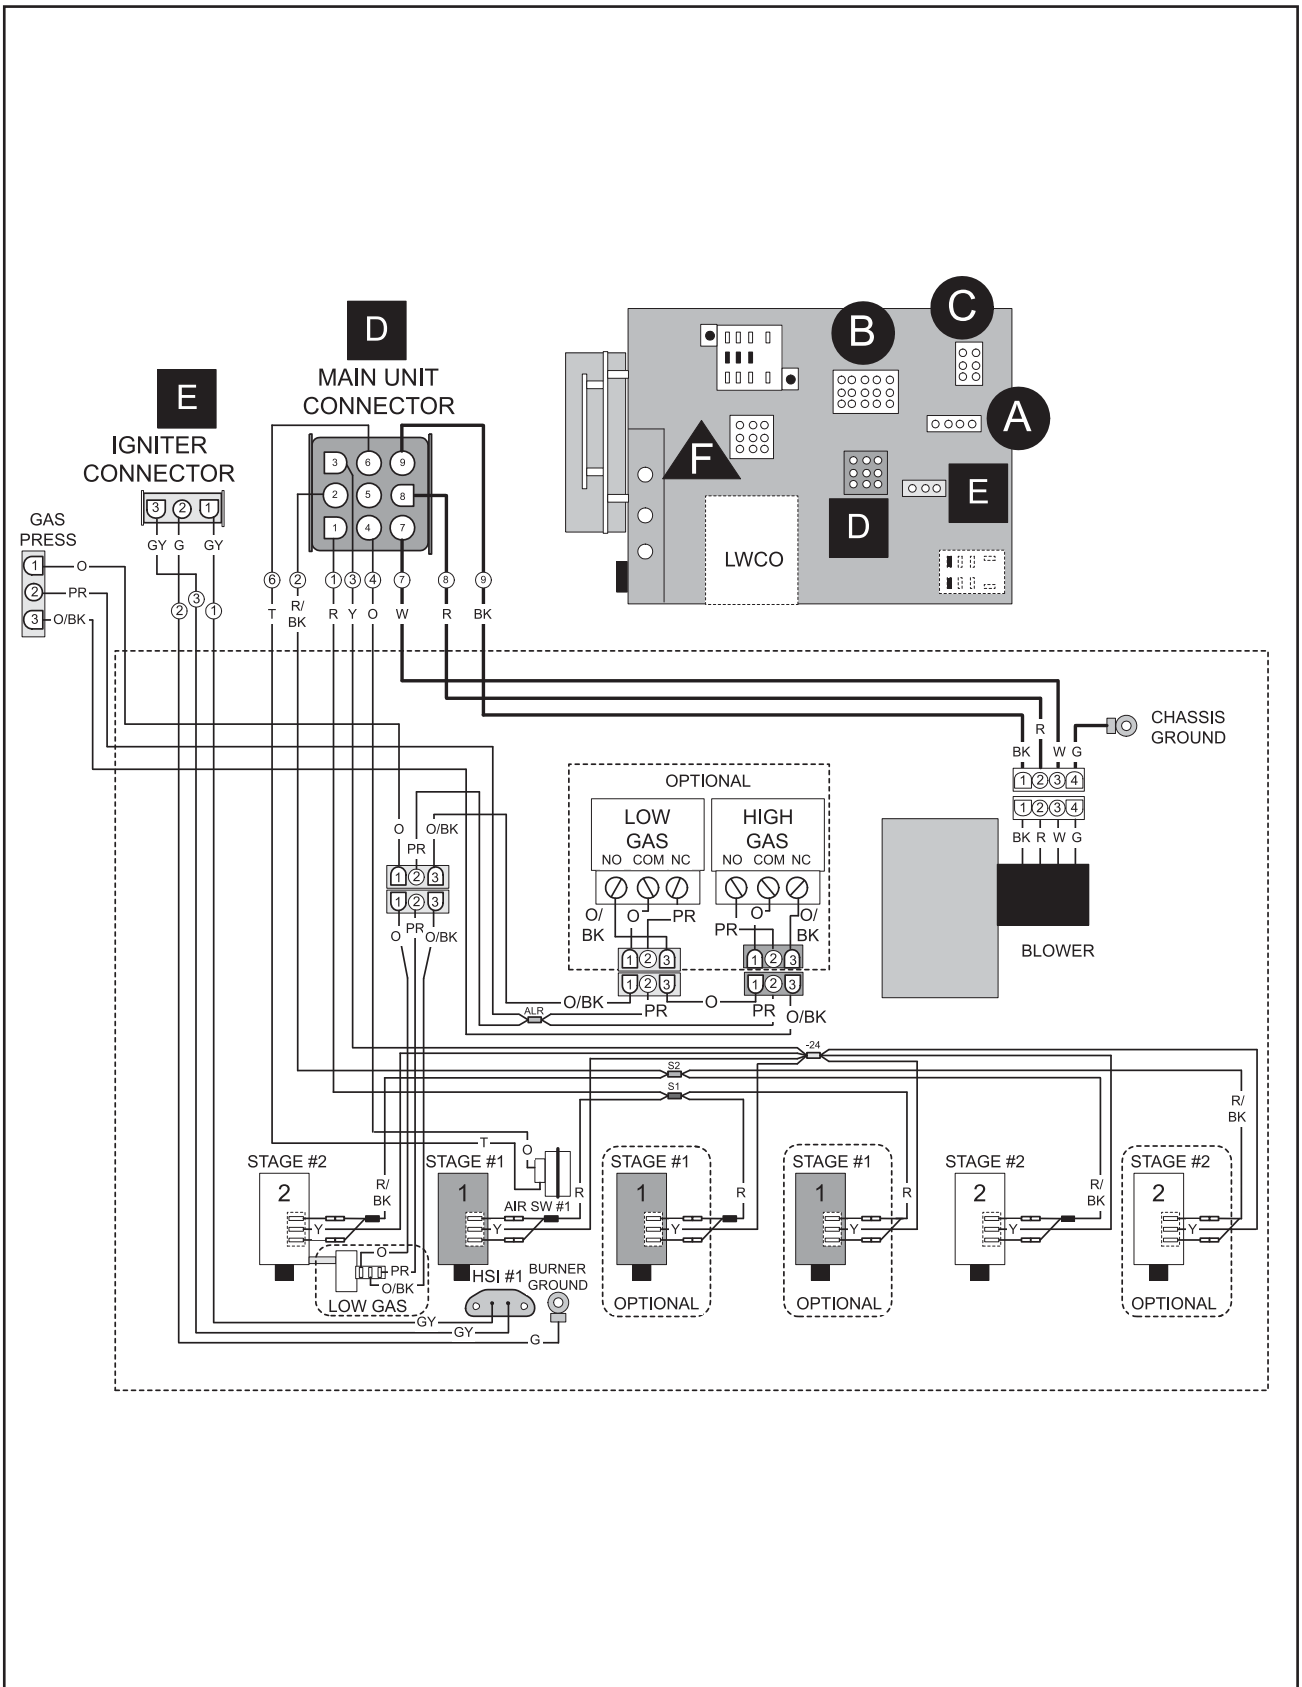

MAIN UNIT CONNECTIONS - Copper-Fin® Water Heaters/Boilers

CONTROL BOX CONNECTIONS - Copper-Fin® Water Heaters/Boilers

Lochinvar Corporation • 300 Maddox Simpson Pkwy • Lebanon, TN 37090 • 615-889-8900 / Fax: 615-547-1000