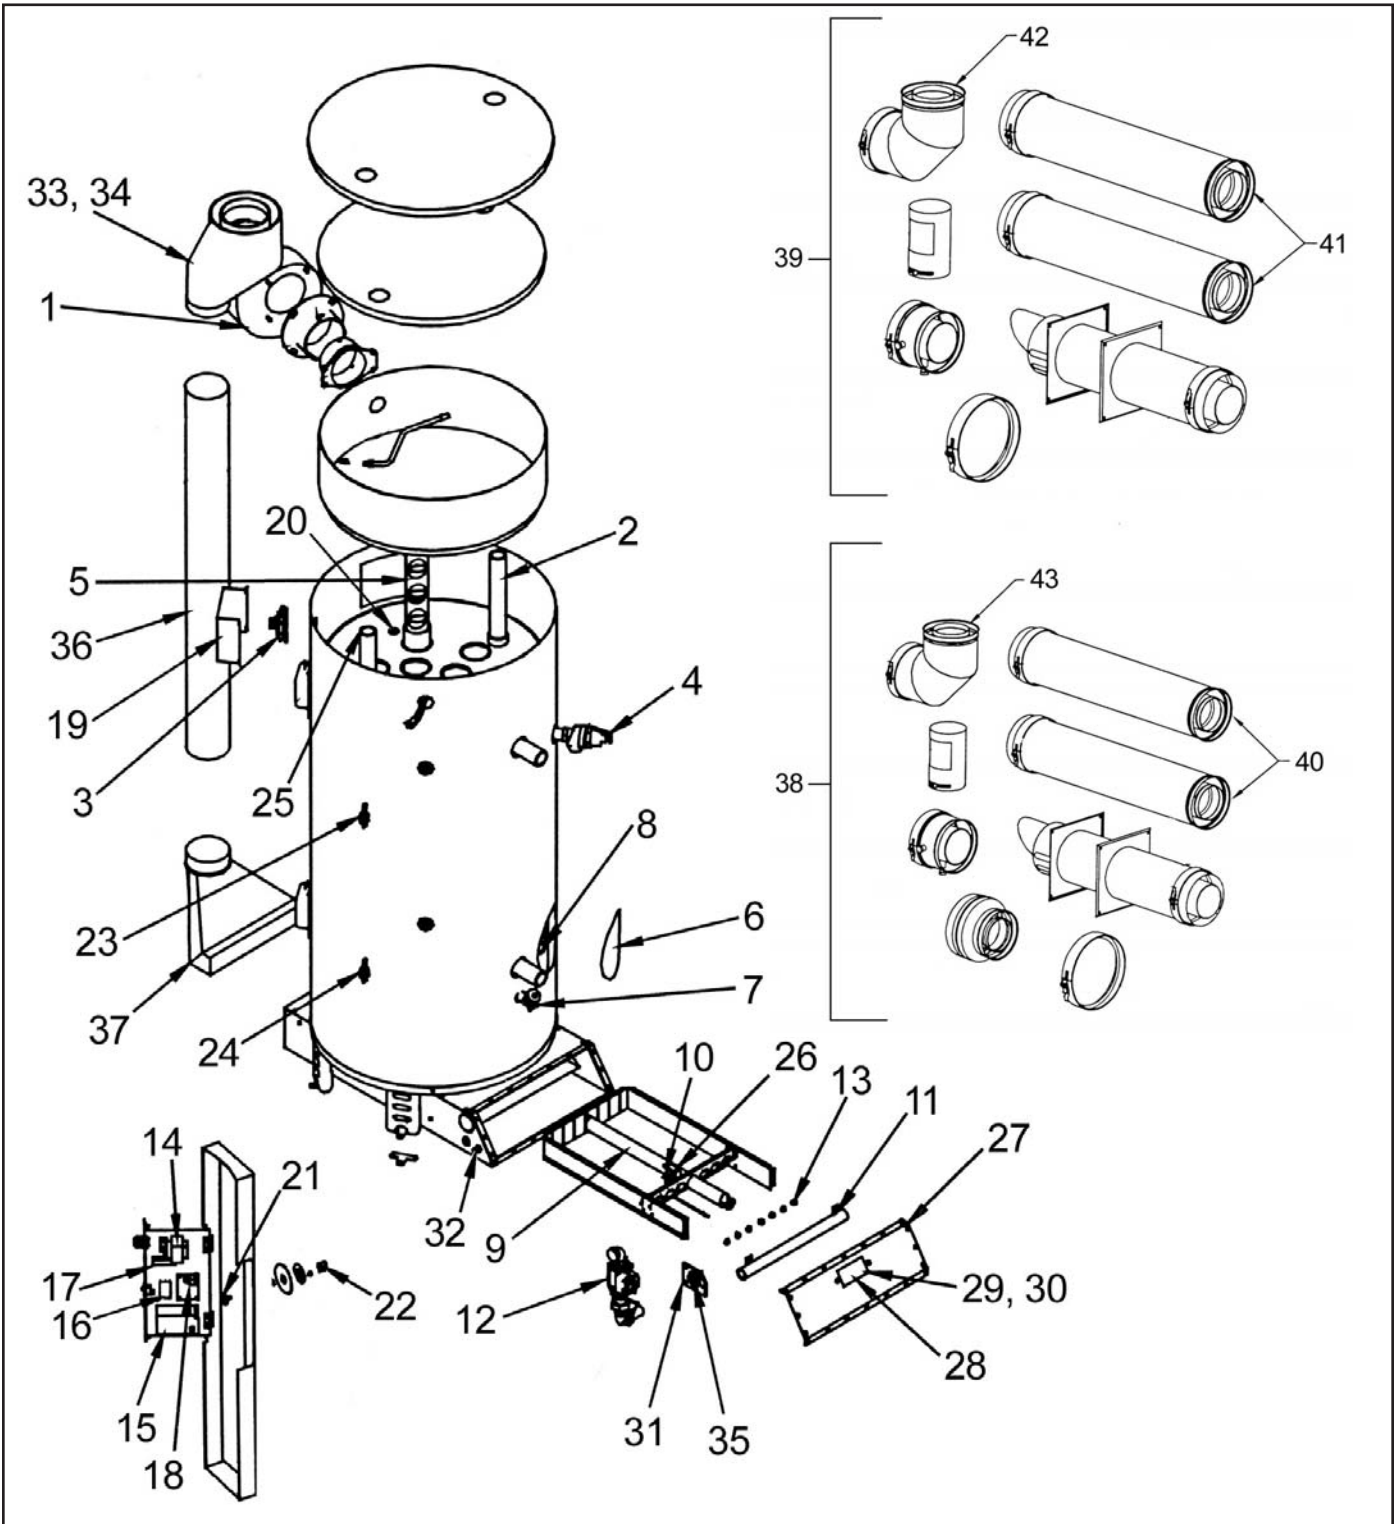

PARTS & SERVICE DEPARTMENT
 Nashville, Tennessee
 615-889-8900 • Fax: 615-547-1000
 www.Lochinvar.com

Replacement Parts List

**Charger DV
 Commercial Gas
 DNR, DLR / DNA, DLA Models**

ITEM #	PART #	DISCRIPTION	MODEL #
1	PVT1040	INDUCED DRAFT BLOWER	ALL
2	WTR1090	DIP TUBE (80 Gal.)	DN(L)R(A)199-080 & 301-080
2	WTR1091	DIP TUBE (100 Gal.)	DN(L)R(A)199-100 & 360-100
3	PRS1020	PRESSURE SWITCH	DN(L)R(A)199-080 to 301-100
3	PRS1021	PRESSURE SWITCH	DN(L)R(A)360
4	RLV1014	T & P RELIEF VALVE	DN(L)R(A)199-080 & 100
4	RLV1015	T & P RELIEF VALVE	DN(L)R(A)301-080 to 360-100
5	JKT1215	FLUE BAFFLE	ALL
6	WTR1040	CLEANOUT ACCESS COVER	ALL
7	DRV2508	DRAIN VALVE	ALL
8	GKT1010	GASKET, HANDHOLE	DN(L)R199, 300, & 360
8	GKT1017	GASKET, HANDHOLE (ASME)	DN(L)A199, 301, & 361
9	BNR1059	BURNER, MAIN	ALL
10	PLT1120	PILOT ASSEMBLY, NAT	DNR(A)199 to 360
10	PLT1121	PILOT ASSEMBLY, LPG	DLR(A)199 to 360
11	MAN1021-7	MANIFOLD, BURNER	ALL
12	VAL1041	VALVE, NATURAL GAS	DNR(A)199 to 360
12	VAL1065	VALVE, LP GAS	DLR(A)199 to 360
13	ORF1020-42	ORIFICE	DNR(A)199
13	ORF1020-52	ORIFICE	DLR(A)199
13	ORF1020-33	ORIFICE	DNR(A)300, 301
13	ORF1020-49	ORIFICE	DLR(A)300, 301
13	ORF1020-31	ORIFICE	DNR(A)360, 361
13	ORF1020-47	ORIFICE	DLR(A)360, 361
14	TRF1038	TRANSFORMER	ALL
15	RLY1134	IGNITION MODULE	ALL
16	RLY1140	BLOWER RELAY	ALL
17	SWT1000	MAIN POWER SWITCH	ALL
18	TST1294	TSAT CONTROL BOARD	ALL
19	JKT1200	UTILITY COVER - GRAY	ALL
20	WTR1085	ANODE ROD	ALL
21	TST1191	TSTAT POTENTIOMETER	ALL
22	TST1096	KNOB FOR POTENTIOMETER	ALL
23	TST1187	UPPER TEMP SENSOR	ALL
24	TST1188	LOWER TEMP SENSOR	ALL
25	WTR1080	OUTLET NIPPLE	ALL
26	JKT3003	PILOT SHIELD	ALL
-	MSC2706	TUBING EDPM (order by ft.)	ALL
27	JKT1215	BURNER ACCESS PANEL	ALL
28	MSC1110	BURNER SIGHT GLASS	ALL
29	MSC1111	SIGHT GLASS BACKING PLATE	ALL
30	GKT1110	SIGHT GLASS GASKET	ALL
31	GKT1111	SIGHT GLASS GROMMET	ALL
32	GKT1115	GASKET KIT, BURNER ACCESS	ALL
33	DRH1085	VENT ADAPTER	ALL
34	GKT1112	GASKET, BLOWER & VENT	ALL
-	DRH1160	SILICONE	ALL
35	DRH1087	FLANGE, COMB. BOX	ALL
36	DRH1088	COMBUSTION AIR INLET TUBE	ALL
37	DRH1089	AIR INLET BOOT	ALL
-	WRE1055	LOWER SENSOR WIRE HARN	DN(L)R(A)199-080, 301-080
-	WRE1056	LOWER SENSOR WIRE HARN	DN(L)R(A)199-100, 301-100, & 361-100
-	WRE1057	WIRE HARNESS BLOWER	ALL
-	WRE1058	WIRE HARNESS PSI SWITCH	ALL
38	DRH1171	VENT KIT ASSEMBLY 6"	DN(L)R(A)199
39	DRH1173	VENT KIT ASSEMBLY 8"	DN(L)R(A)300, 301, 360, & 361
40	DRH1175	VENT EXTENSION TUBE 39"	DN(L)R(A)199
41	DRH1176	VENT EXTENSION TUBE 39"	DN(L)R(A)300, 301, 360, & 361
-	DRH1177	VENT TERMINAL FLAT ROOF	DN(L)R(A)199
-	DRH1178	VENT TERMINAL SLOPE ROOF	DN(L)R(A)199
-	DRH1179	VENT TERMINAL FLAT ROOF	DN(L)R(A)300, 301, 360, & 361
-	DRH1180	VENT TERMINAL SLOPE ROOF	DN(L)R(A)300, 301, 360, & 361
42	DRH1181	VENT ELBOW 8"	DN(L)R(A)300, 301, 360, & 361
43	DRH1182	VENT ELBOW 6"	DN(L)R(A)199