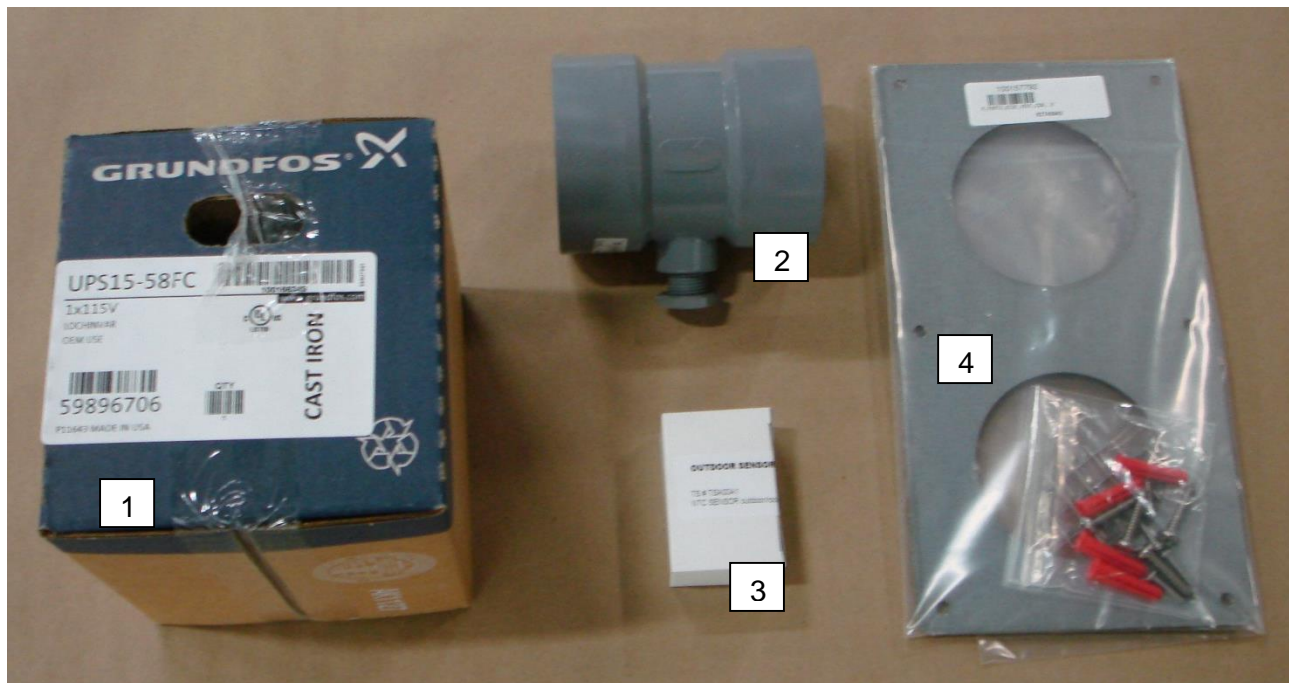

# IN THE BOX

Knight Fire Tube models KHN110-155

KITS (100209658 & 100157792)					
Item No.	Description	Part Number	Item No.	Description	Part Number
1	PUMP	100166349	3	OUTDOOR SENSOR	100170604
2	3" VENT TEE	100267285	4	3" VENT TERMINATION KIT	100157792

SENSOR & BULB WELL KIT		
Item No.	Description	Part Number
1	SENSOR & BULB WELL KIT	100157775

THE SENSOR KIT IS TIED TO THE OUTLET WATER PIPE.