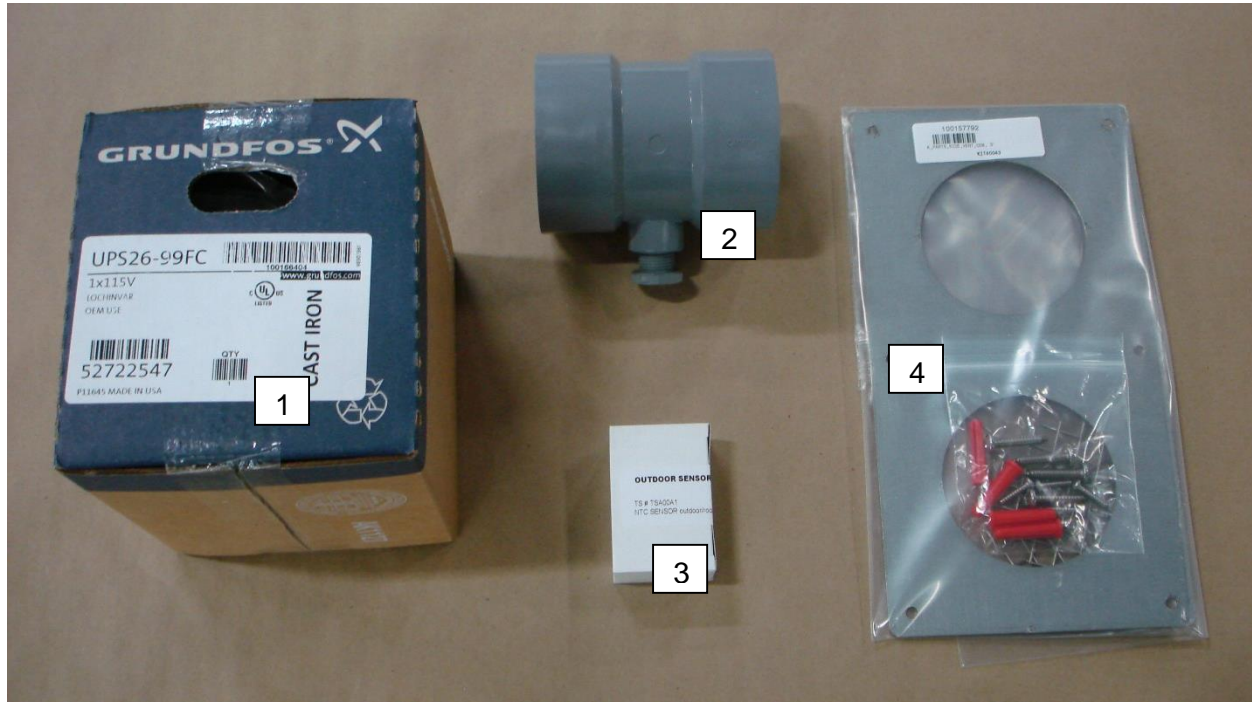

IN THE BOX

Knight Fire Tube models KHN199

KITS (100209659 & 100157792)					
Item No.	Description	Part Number	Item No.	Description	Part Number
1	PUMP	100166404	3	OUTDOOR SENSOR	100170604
2	3" VENT TEE	100267285	4	3" VENT TERMINATION KIT	100157792

SENSOR & BULBWELL KIT		
Item No.	Description	Part Number
1	SENSOR & BULBWELL KIT	100157775

THE SENSOR KIT IS TIED TO THE OUTLET WATER PIPE.