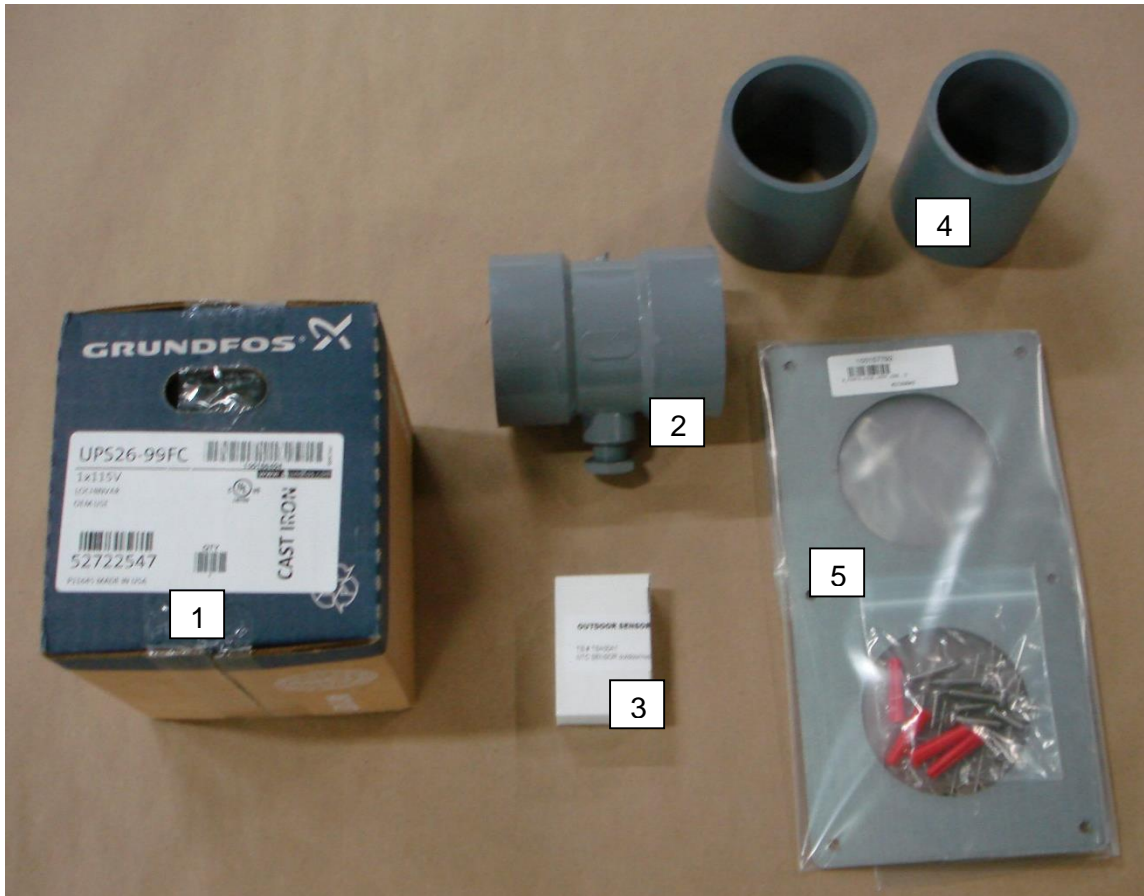

IN THE BOX

Knight Fire Tube models KHN285

KITS (100270357 & 100157792)

Item No.	Description	Part Number	Item No.	Description	Part Number
1	PUMP	100166404	4	3" FLUE PIPE (2X)	100270343
2	3" VENT TEE	100267285	5	3" VENT TERMINATION KIT	100157792
3	OUTDOOR SENSOR	100170604			

SENSOR & BULB WELL KIT		
Item No.	Description	Part Number
1	SENSOR & BULB WELL KIT	100157775

THE SENSOR KIT IS TIED TO THE OUTLET WATER PIPE.