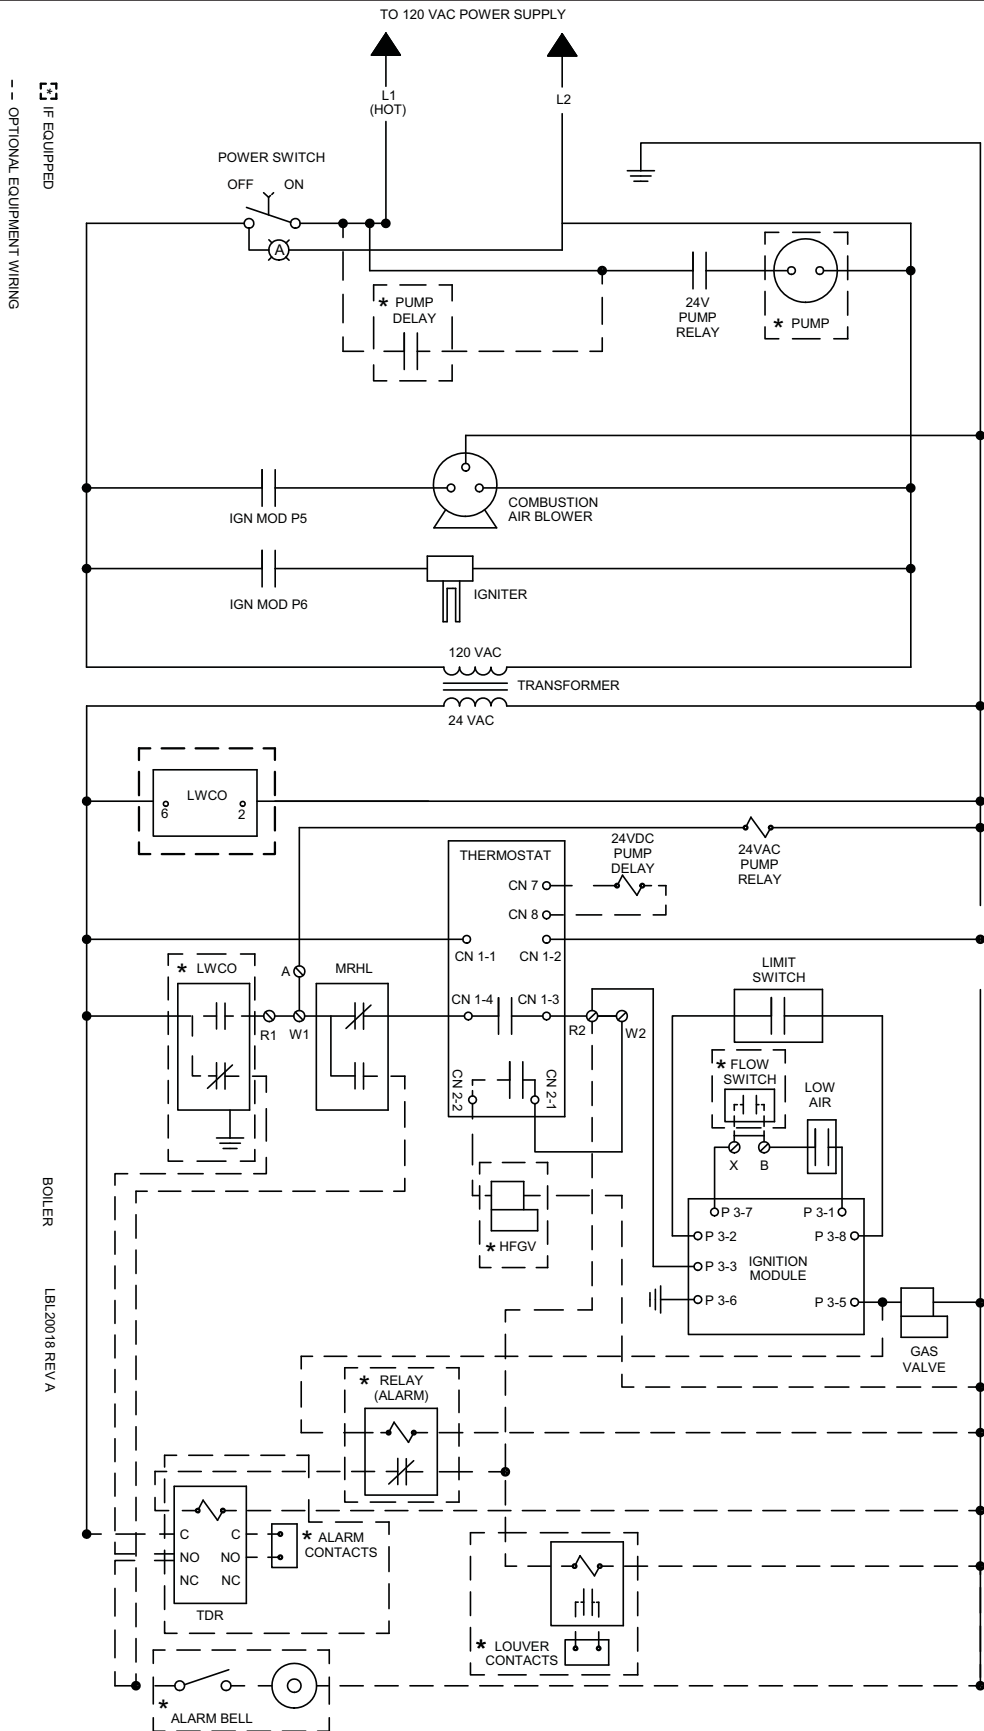

LADDER DIAGRAM – BOILER

MODELS 150,000 - 300,000 BTU / HR