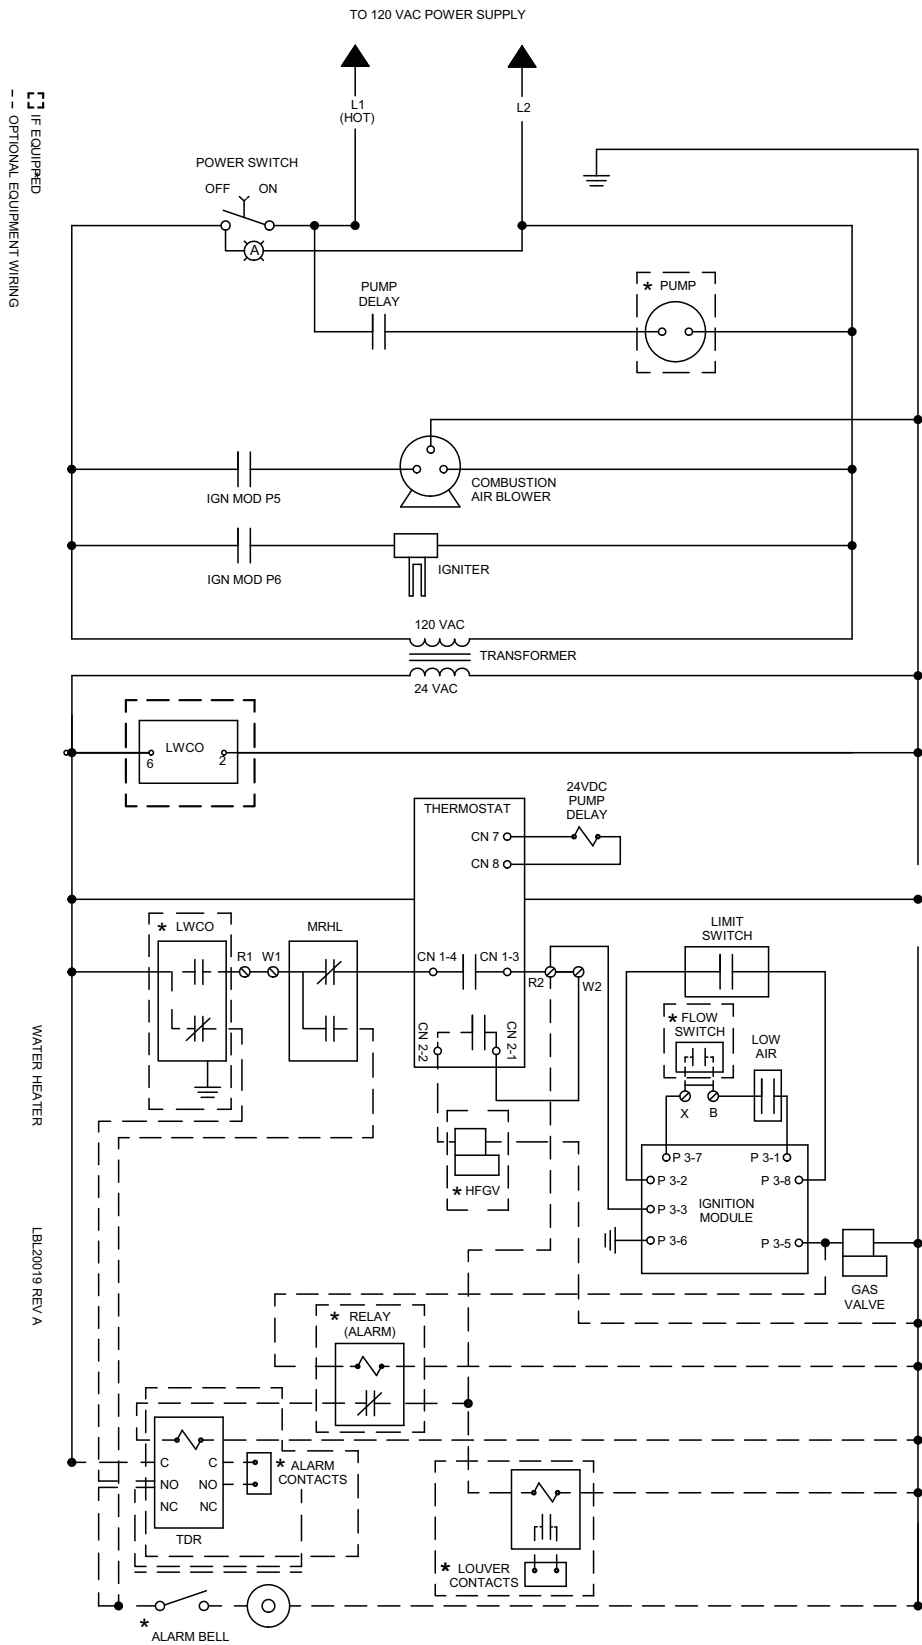

**EFFICIENCY BOILERS / WATER HEATERS WIRING DIAGRAMS**

**LADDER DIAGRAM – WATER HEATER  
MODELS 150,000 - 300,000 BTU / HR**

WATER HEATER

LBI20019 REV A

\* ALARM BELL

## DISCONNECT POWER BEFORE SERVICING UNIT

# LADDER DIAGRAM – BOILER