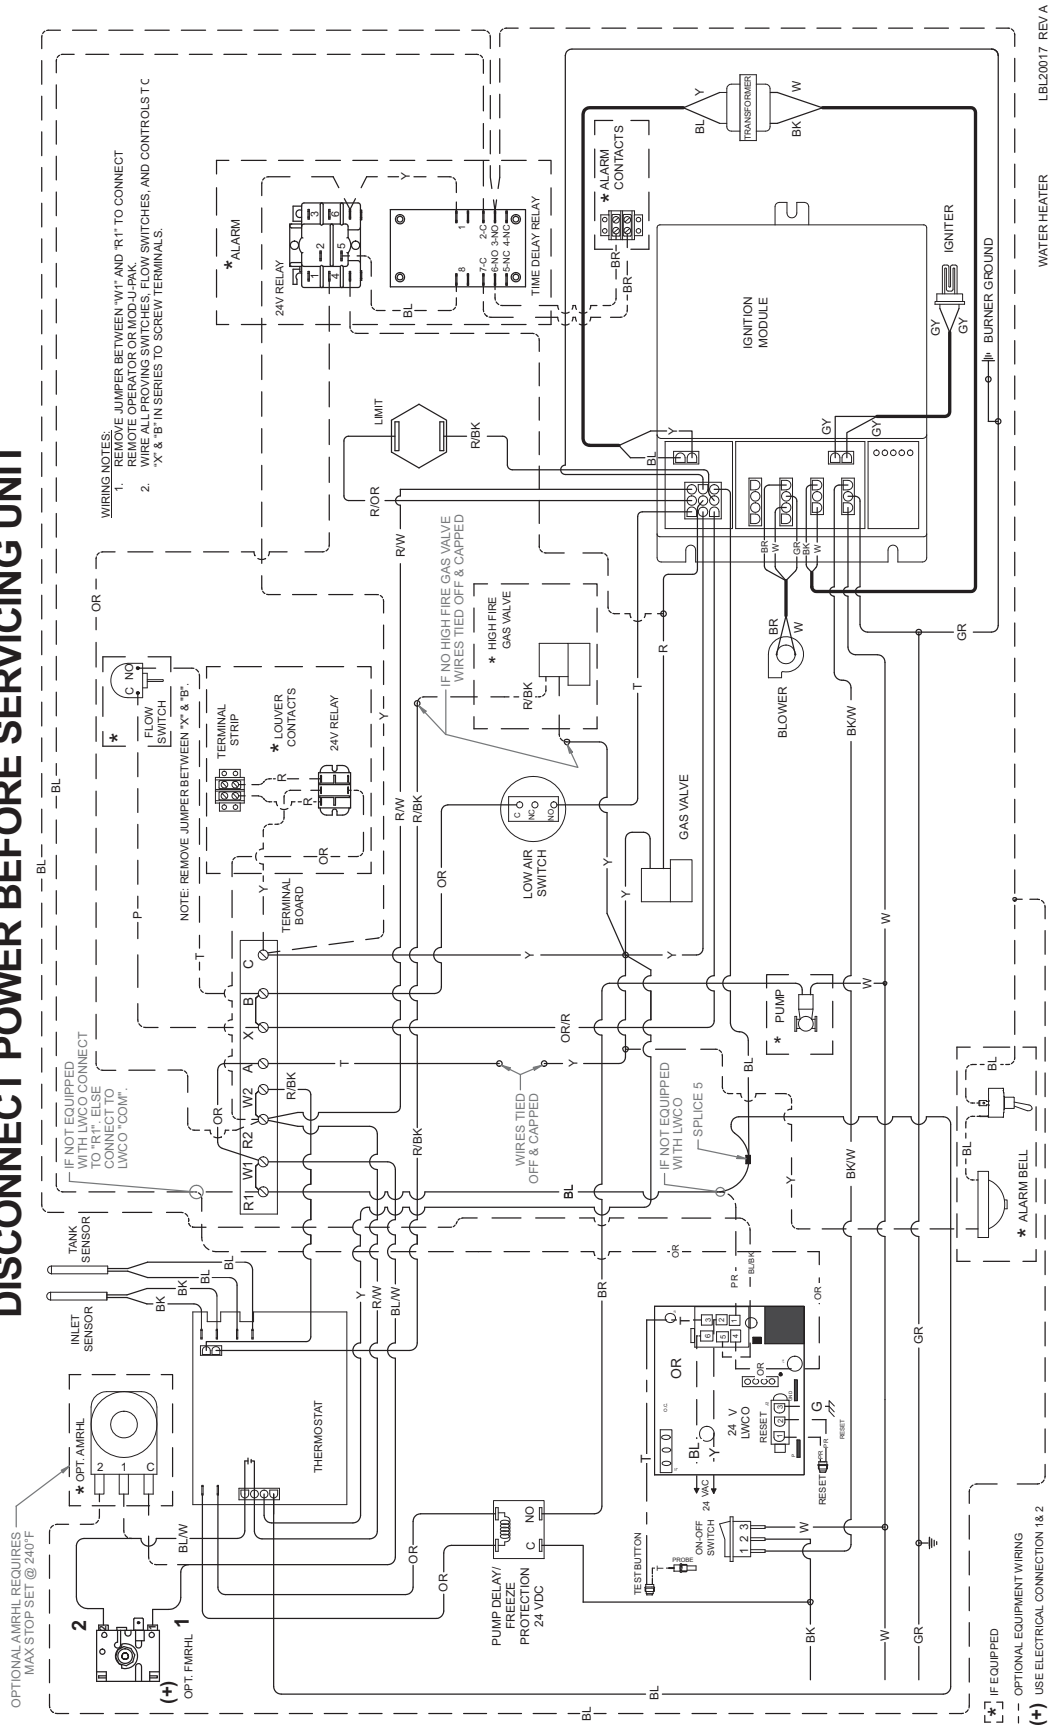

**EFFICIENCY BOILERS / WATER HEATERS WIRING DIAGRAMS**

**LADDER DIAGRAM – WATER HEATER  
MODELS 150,000 - 300,000 BTU / HR**

WATER HEATER

LBI20019 REV A

\* ALARM BELL

# WIRING DIAGRAM – WATER HEATER MODELS 150,000 - 300,000 BTU / HR

## DISCONNECT POWER BEFORE SERVICING UNIT

# LADDER DIAGRAM – BOILER