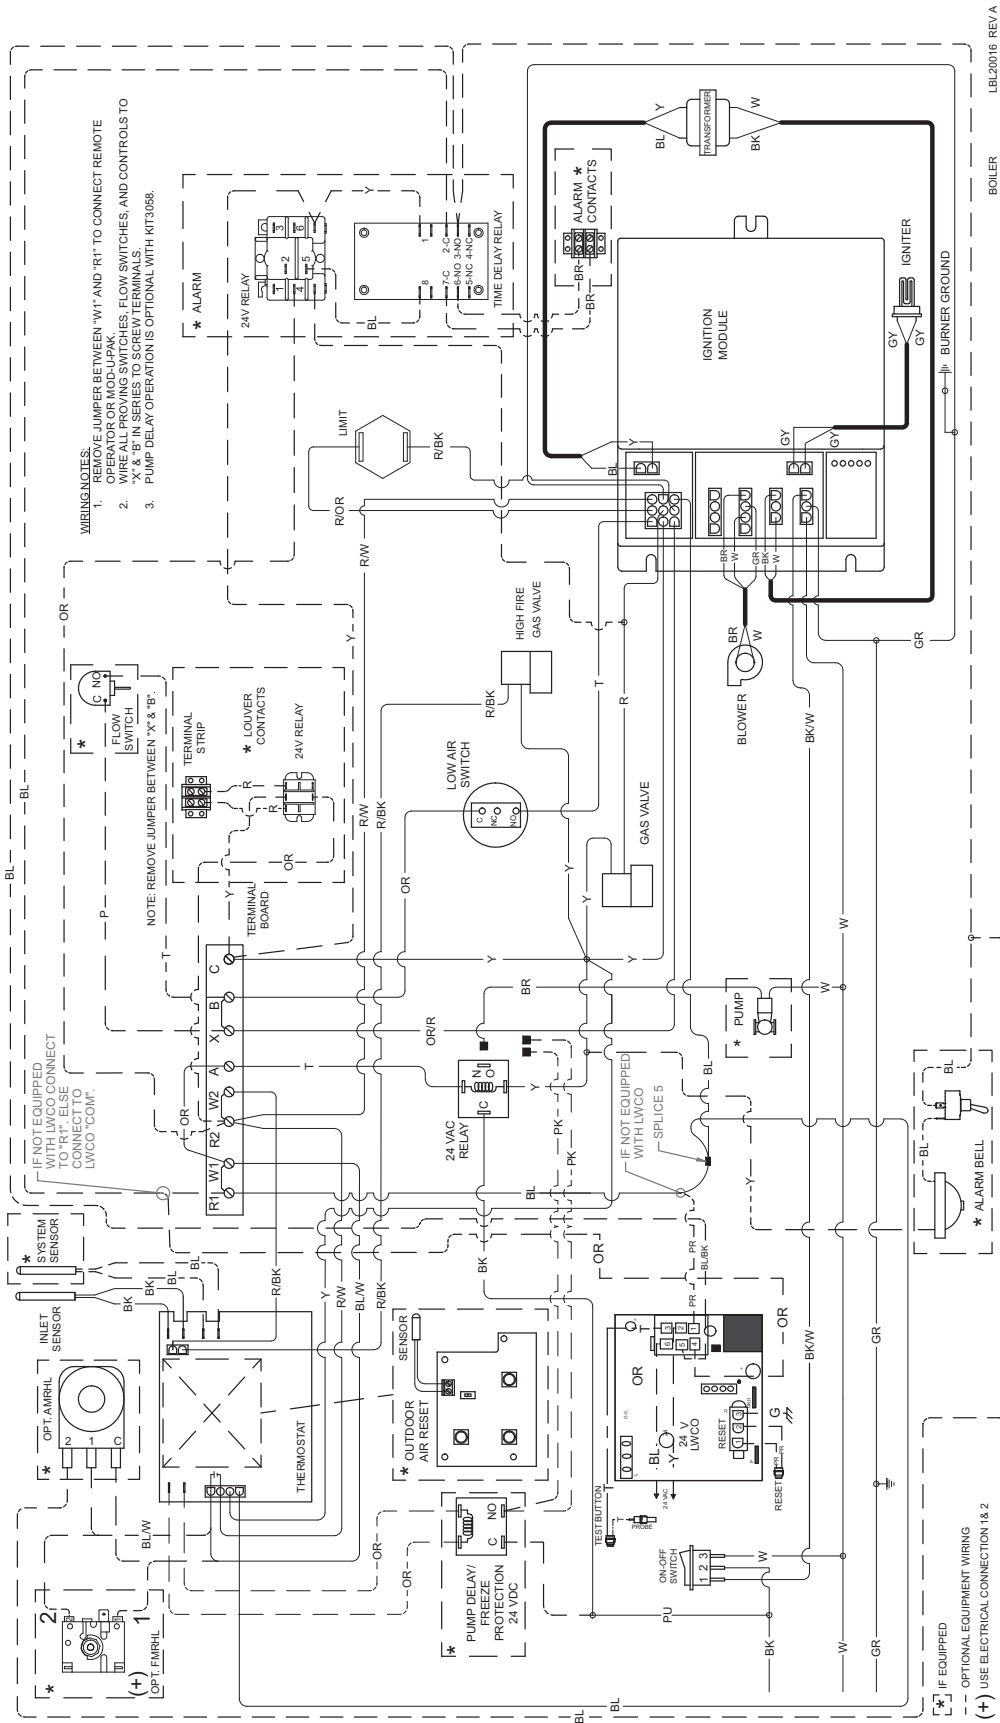

WIRING DIAGRAM - BOILER MODELS 150,000 - 300,000 BTU / HR

DISCONNECT POWER BEFORE SERVICING UNIT

LBL20016 REV A

BOILER