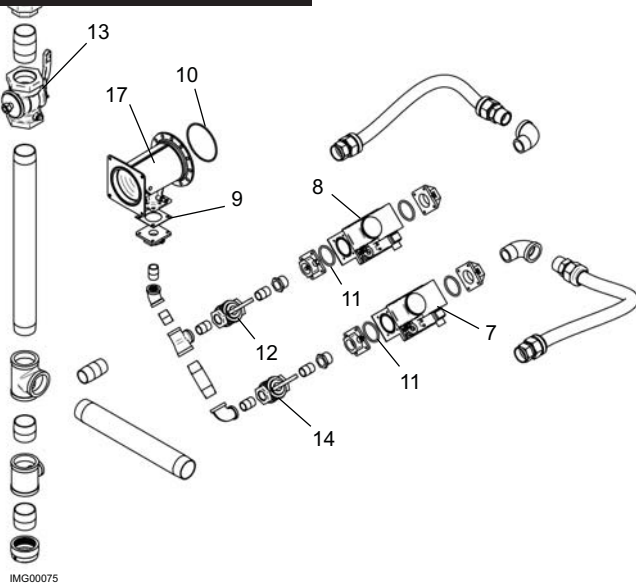

# DISPLAY PANEL

## GAS TRAIN 3000 & 3500 HIGH FIRE

**GAS TRAIN  
4000 & 5000 LOW FIRE**

**GAS TRAIN  
4000 & 5000 HIGH FIRE**

**GAS TRAIN  
6000 LOW FIRE**

**GAS TRAIN  
6000 HIGH FIRE**

ITEM NO.	PART NO.	DESCRIPTION	MODEL
<b>CONTROLS</b>			
1	100289543	INDICATOR LIGHT, RED	ALL
2	100208316	INDICATOR LIGHT, GREEN	ALL
3	100294594	DISPLAY MOUNTING PLATE ASSEMBLY	ALL
4	100276823	WIRE HARNESS, SWITCH (KEY ASSEMBLY)	FBD2500 - 5000
4	100300983	WIRE HARNESS, SWITCH (KEY ASSEMBLY)	FBD6000