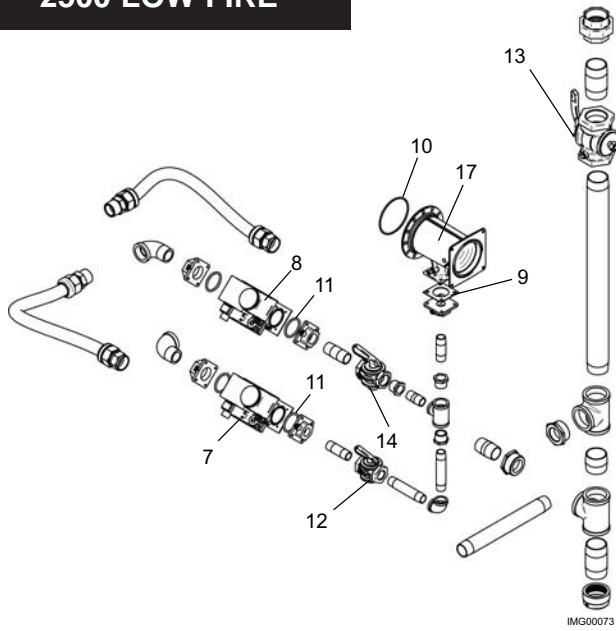

GAS TRAIN 2500 LOW FIRE