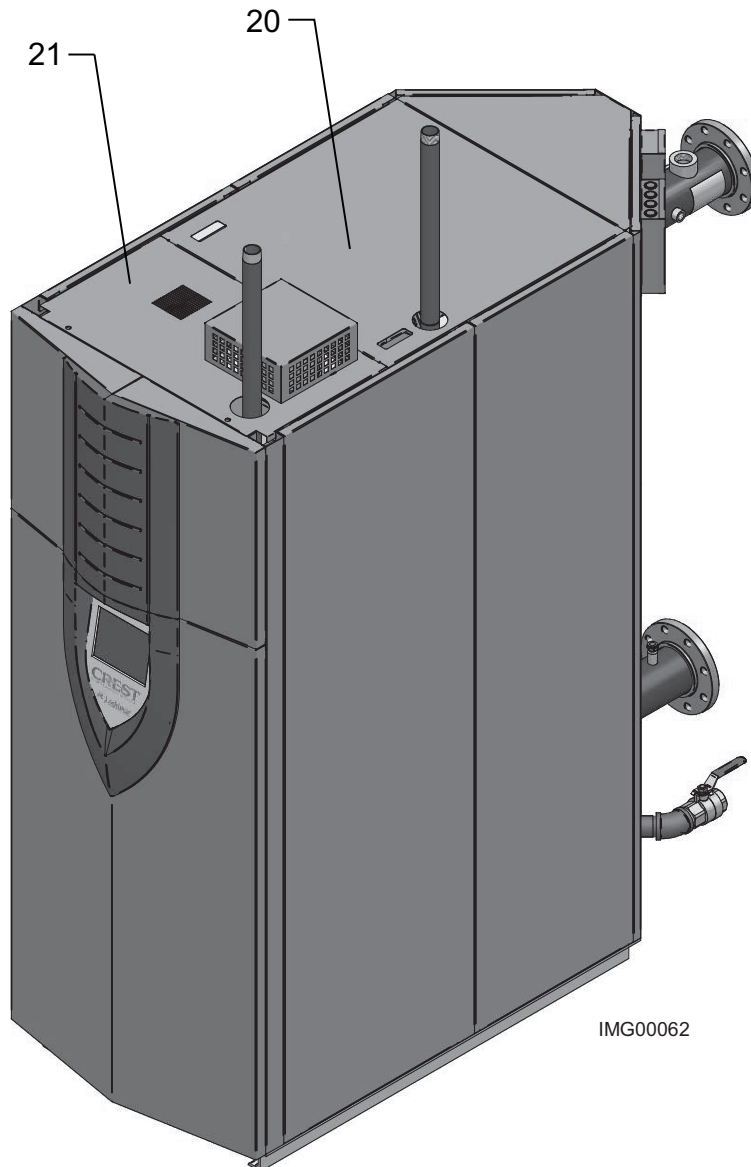

## Dual Fuel Supplemental Replacement Parts List

**Crest®**  
Heating Boilers  
FBD 2500 - 6000

NOTE: Please reference the FBN(L) 2500 - 6000 replacement parts list (100161020) for additional replacement parts.

# DISPLAY PANEL

## GAS TRAIN 2500 LOW FIRE

## GAS TRAIN 2500 HIGH FIRE