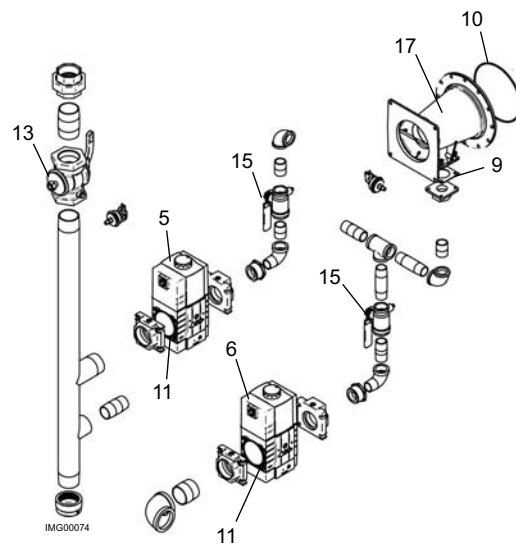

## GAS TRAIN 3000 & 3500 HIGH FIRE

**GAS TRAIN  
4000 & 5000 LOW FIRE**

**GAS TRAIN  
4000 & 5000 HIGH FIRE**

**GAS TRAIN  
6000 LOW FIRE**

**GAS TRAIN  
6000 HIGH FIRE**

ITEM NO.	PART NO.	DESCRIPTION	MODEL
<b>CONTROLS</b>			
1	100289543	INDICATOR LIGHT, RED	ALL
2	100208316	INDICATOR LIGHT, GREEN	ALL
3	100294594	DISPLAY MOUNTING PLATE ASSEMBLY	ALL
4	100276823	WIRE HARNESS, SWITCH (KEY ASSEMBLY)	FBD2500 - 5000
4	100300983	WIRE HARNESS, SWITCH (KEY ASSEMBLY)	FBD6000