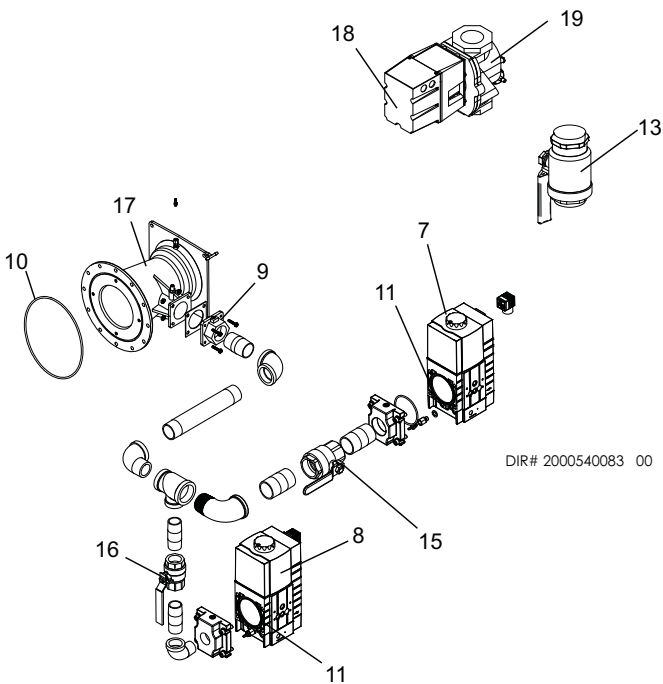

## GAS TRAIN 3000 & 3500 HIGH FIRE

**GAS TRAIN  
4000 & 5000 LOW FIRE**

**GAS TRAIN  
4000 & 5000 HIGH FIRE**

**GAS TRAIN  
6000 LOW FIRE**

**GAS TRAIN  
6000 HIGH FIRE**

ITEM NO.	PART NO.	DESCRIPTION	MODEL
<b>CONTROLS</b>			
1	100289543	INDICATOR LIGHT, RED	ALL
2	100208316	INDICATOR LIGHT, GREEN	ALL
3	100294594	DISPLAY MOUNTING PLATE ASSEMBLY	ALL
4	100276823	WIRE HARNESS, SWITCH (KEY ASSEMBLY)	FBD2500 - 5000
4	100300983	WIRE HARNESS, SWITCH (KEY ASSEMBLY)	FBD6000