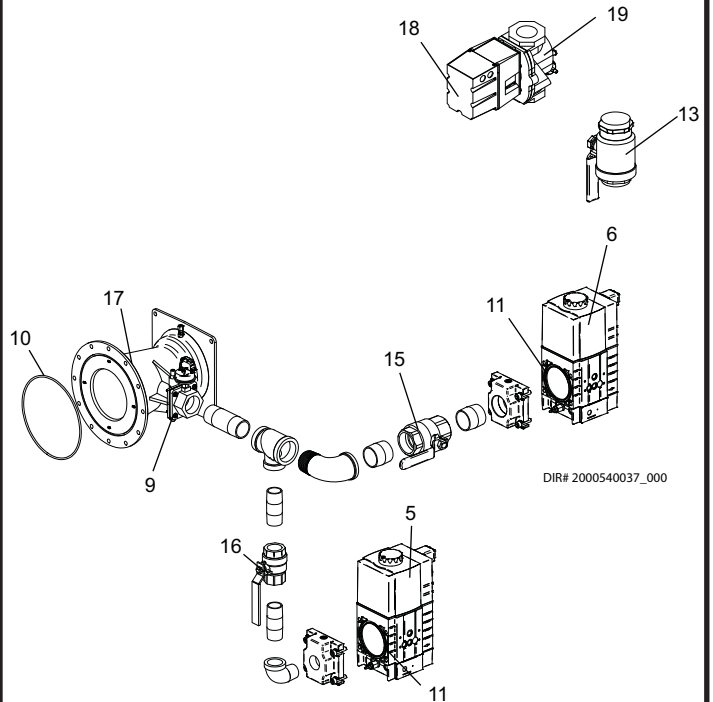

## GAS TRAIN 3000 & 3500 HIGH FIRE

**GAS TRAIN  
4000 & 5000 LOW FIRE**

**GAS TRAIN  
4000 & 5000 HIGH FIRE**

**GAS TRAIN  
6000 LOW FIRE**

**GAS TRAIN  
6000 HIGH FIRE**

ITEM NO.	PART NO.	DESCRIPTION	MODEL
<b>CONTROLS</b>			
1	100289543	INDICATOR LIGHT, RED	ALL
2	100208316	INDICATOR LIGHT, GREEN	ALL
3	100294594	DISPLAY MOUNTING PLATE ASSEMBLY	ALL
4	100276823	WIRE HARNESS, SWITCH (KEY ASSEMBLY)	FBD2500 - 5000
4	100300983	WIRE HARNESS, SWITCH (KEY ASSEMBLY)	FBD6000