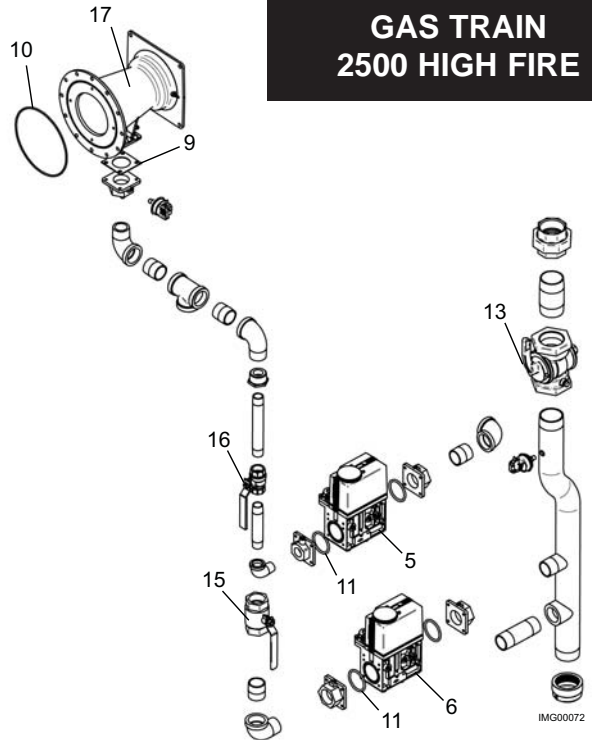

# DISPLAY PANEL

## GAS TRAIN 2500 LOW FIRE

## GAS TRAIN 2500 HIGH FIRE

## GAS TRAIN 3000 & 3500 HIGH FIRE

**GAS TRAIN  
4000 & 5000 LOW FIRE**

**GAS TRAIN  
4000 & 5000 HIGH FIRE**

**GAS TRAIN  
6000 LOW FIRE**

**GAS TRAIN  
6000 HIGH FIRE**

ITEM NO.	PART NO.	DESCRIPTION	MODEL
<b>CONTROLS</b>			
1	100289543	INDICATOR LIGHT, RED	ALL
2	100208316	INDICATOR LIGHT, GREEN	ALL
3	100294594	DISPLAY MOUNTING PLATE ASSEMBLY	ALL
4	100276823	WIRE HARNESS, SWITCH (KEY ASSEMBLY)	FBD2500 - 5000
4	100300983	WIRE HARNESS, SWITCH (KEY ASSEMBLY)	FBD6000