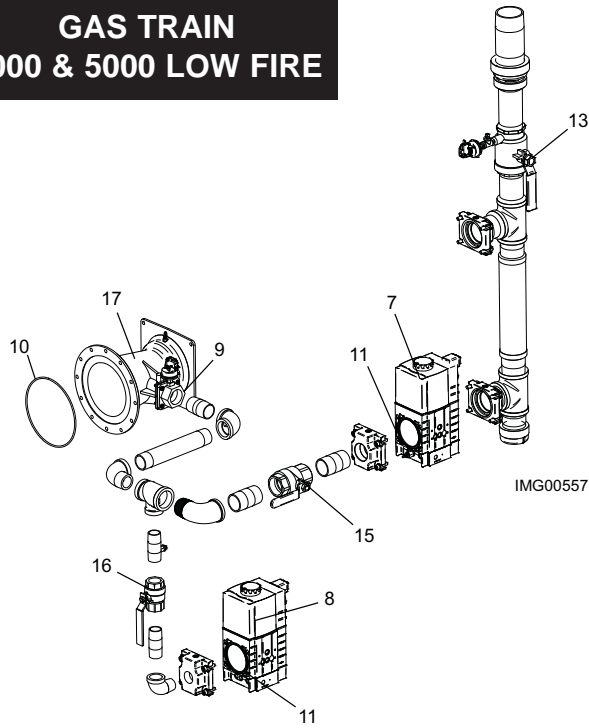

## GAS TRAIN 3000 & 3500 HIGH FIRE

**GAS TRAIN  
4000 & 5000 LOW FIRE**

**GAS TRAIN  
4000 & 5000 HIGH FIRE**

**GAS TRAIN  
6000 LOW FIRE**

**GAS TRAIN  
6000 HIGH FIRE**

ITEM NO.	PART NO.	DESCRIPTION	MODEL
<b>CONTROLS</b>			
1	100289543	INDICATOR LIGHT, RED	ALL
2	100208316	INDICATOR LIGHT, GREEN	ALL
3	100294594	DISPLAY MOUNTING PLATE ASSEMBLY	ALL
4	100276823	WIRE HARNESS, SWITCH (KEY ASSEMBLY)	FBD2500 - 5000
4	100300983	WIRE HARNESS, SWITCH (KEY ASSEMBLY)	FBD6000