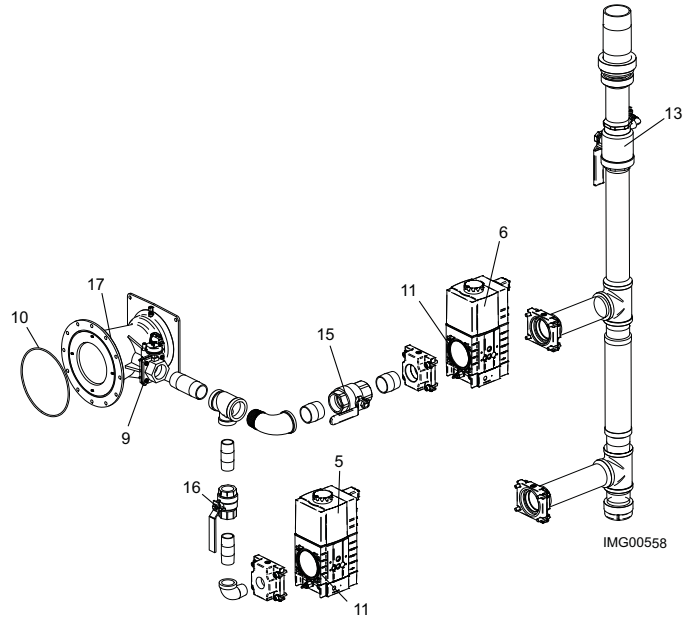

## GAS TRAIN 3000 & 3500 HIGH FIRE

**GAS TRAIN  
4000 & 5000 LOW FIRE**

**GAS TRAIN  
4000 & 5000 HIGH FIRE**

**GAS TRAIN  
6000 LOW FIRE**

**GAS TRAIN  
6000 HIGH FIRE**

ITEM NO.	PART NO.	DESCRIPTION	MODEL
<b>CONTROLS</b>			
1	100289543	INDICATOR LIGHT, RED	ALL
2	100208316	INDICATOR LIGHT, GREEN	ALL
3	100294594	DISPLAY MOUNTING PLATE ASSEMBLY	ALL
4	100276823	WIRE HARNESS, SWITCH (KEY ASSEMBLY)	FBD2500 - 5000
4	100300983	WIRE HARNESS, SWITCH (KEY ASSEMBLY)	FBD6000