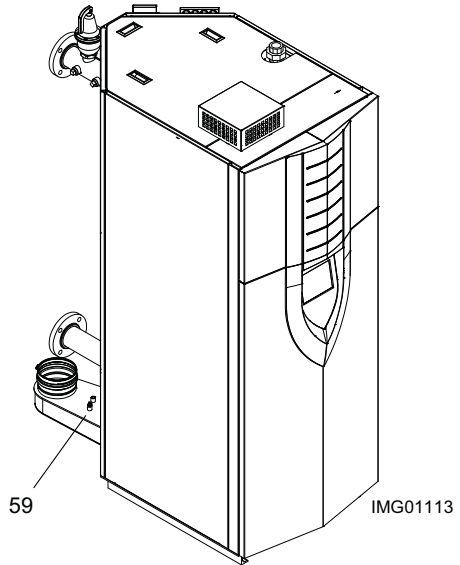

PARTS & SERVICE DEPARTMENT
 Nashville, Tennessee
 615-889-8900 • Fax: 615-882-2918
 parts_team@lochinvar.com
 www.Lochinvar.com

Replacement Parts List

Crest®
 Heating Boilers
FBN(L) 751 - 2001

ITEM NO.	PART NO.	DESCRIPTION	MODEL
CONTROLS (CONTINUED)			
19	100169472	MOMENTARY OFF SWITCH, RED	ALL
20	100169473	MOMENTARY OFF SWITCH, BLACK	ALL
21	100169464	ON/OFF SWITCH	ALL
22	100170172	TRANSFORMER, 24V, 40VA	ALL
23	100170181	TRANSFORMER, SPARK	ALL
24	100191023	BACNET BOARD (BEGINNING SERIAL #4015)	ALL
25	100173747	LOW WATER CUTOFF, MANUAL RESET	ALL
26	100173648	PROBE, LWCO	ALL
-	100173640	BOOT, LWCO	ALL
GAS TRAIN ASSEMBLIES			
27	100073358	GAS VALVE ASSEMBLY, NAT - SMALL	FB 751
27	100073359	GAS VALVE ASSEMBLY, NAT - SMALL	FB 1001
27	100073360	GAS VALVE ASSEMBLY, NAT - SMALL	FB 1251
27	100267412	GAS VALVE ASSEMBLY, NAT - SMALL	FB 1501
27	100267413	GAS VALVE ASSEMBLY, NAT - SMALL	FB 1751
27	100267414	GAS VALVE ASSEMBLY, NAT - SMALL	FB 2001
27	100073364	GAS VALVE ASSEMBLY, LP - SMALL	FB 751
27	100073365	GAS VALVE ASSEMBLY, LP - SMALL	FB 1001
27	100073366	GAS VALVE ASSEMBLY, LP - SMALL	FB 1251
27	100267415	GAS VALVE ASSEMBLY, LP - SMALL	FB 1501
27	100267416	GAS VALVE ASSEMBLY, LP - SMALL	FB 1751
27	100267417	GAS VALVE ASSEMBLY, LP - SMALL	FB 2001
28	100073370	GAS VALVE ASSEMBLY, NAT - LARGE	FB 751
28	100073371	GAS VALVE ASSEMBLY, NAT - LARGE	FB 1001
28	100073372	GAS VALVE ASSEMBLY, NAT - LARGE	FB 1251
28	100267418	GAS VALVE ASSEMBLY, NAT - LARGE	FB 1501
28	100267419	GAS VALVE ASSEMBLY, NAT - LARGE	FB 1751
28	100267420	GAS VALVE ASSEMBLY, NAT - LARGE	FB 2001
28	100073549	GAS VALVE ASSEMBLY, LP - LARGE	FB 751
28	100073550	GAS VALVE ASSEMBLY, LP - LARGE	FB 1001
28	100073551	GAS VALVE ASSEMBLY, LP - LARGE	FB 1251
28	100267421	GAS VALVE ASSEMBLY, LP - LARGE	FB 1501
28	100267422	GAS VALVE ASSEMBLY, LP - LARGE	FB 1751
28	100267423	GAS VALVE ASSEMBLY, LP - LARGE	FB 2001
29	100146470	GASKET, FLANGE VENTURI	ALL
30	100060683	GASKET, GAS TRAIN	ALL
31	100060685	GASKET, GAS TRAIN	ALL
32	100060687	GASKET, GAS TRAIN	ALL
33	100171789	VALVE, BALL	FB 751-1251
33	100171912	VALVE, BALL	FB 1501-2001
34	100146458	GASKET, VENTURI	ALL
35	100171878	VALVE, VENTURI	FB 751
35	100072925	VALVE, VENTURI	FB 1001-1251
35	100171780	VALVE, VENTURI	FB 1501-1751
35	100171763	VALVE, VENTURI	FB 2001
PILOT AND BURNER ASSEMBLIES			
36	100073343	SENSOR, FLAME W/ GASKET	ALL
37	100146376	GASKET, FLAME SENSOR	ALL
38	100073342	IGNITOR W/GASKET	FB 751-1251
38	100265150	IGNITOR W/GASKET	FB 1501-2001
39	100279407	SENSOR, FLAME, REAR W/ GASKET	ALL
40	100146375	GASKET, IGNITOR	ALL
41	100072640	BURNER W/GASKET	FB 751
41	100072641	BURNER W/GASKET	FB 1001
41	100073280	BURNER W/GASKET	FB 1251
41	100073281	BURNER W/GASKET	FB 1501
41	100073282	BURNER W/GASKET	FB 1751
41	100073283	BURNER W/GASKET	FB 2001
42	100188935	GASKET, BURNER	ALL
43	100073768	GAS/AIR MANIFOLD W/ GASKET	FB 751-1251
43	100073794	GAS/AIR MANIFOLD W/ GASKET	FB 1501-2001
44	100190526	MANIFOLD COVER	ALL
45	100060121	GASKET, MANIFOLD COVER	ALL
46	100075411	DOOR, HEAT EXCHANGER ASSEMBLY	FB 751
46	100075413	DOOR, HEAT EXCHANGER ASSEMBLY	FB 1001
46	100076515	DOOR, HEAT EXCHANGER ASSEMBLY	FB 1251
46	100267481	DOOR, HEAT EXCHANGER ASSEMBLY	FB 1501
46	100267482	DOOR, HEAT EXCHANGER ASSEMBLY	FB 1751
46	100267483	DOOR, HEAT EXCHANGER ASSEMBLY	FB 2001
47	100161834	AIR METERING VALVE	FB 751
47	100161835	AIR METERING VALVE	FB 1001
47	100161837	AIR METERING VALVE	FB 1251
47	100161836	AIR METERING VALVE	FB 1501-1751
47	100161838	AIR METERING VALVE	FB 2001