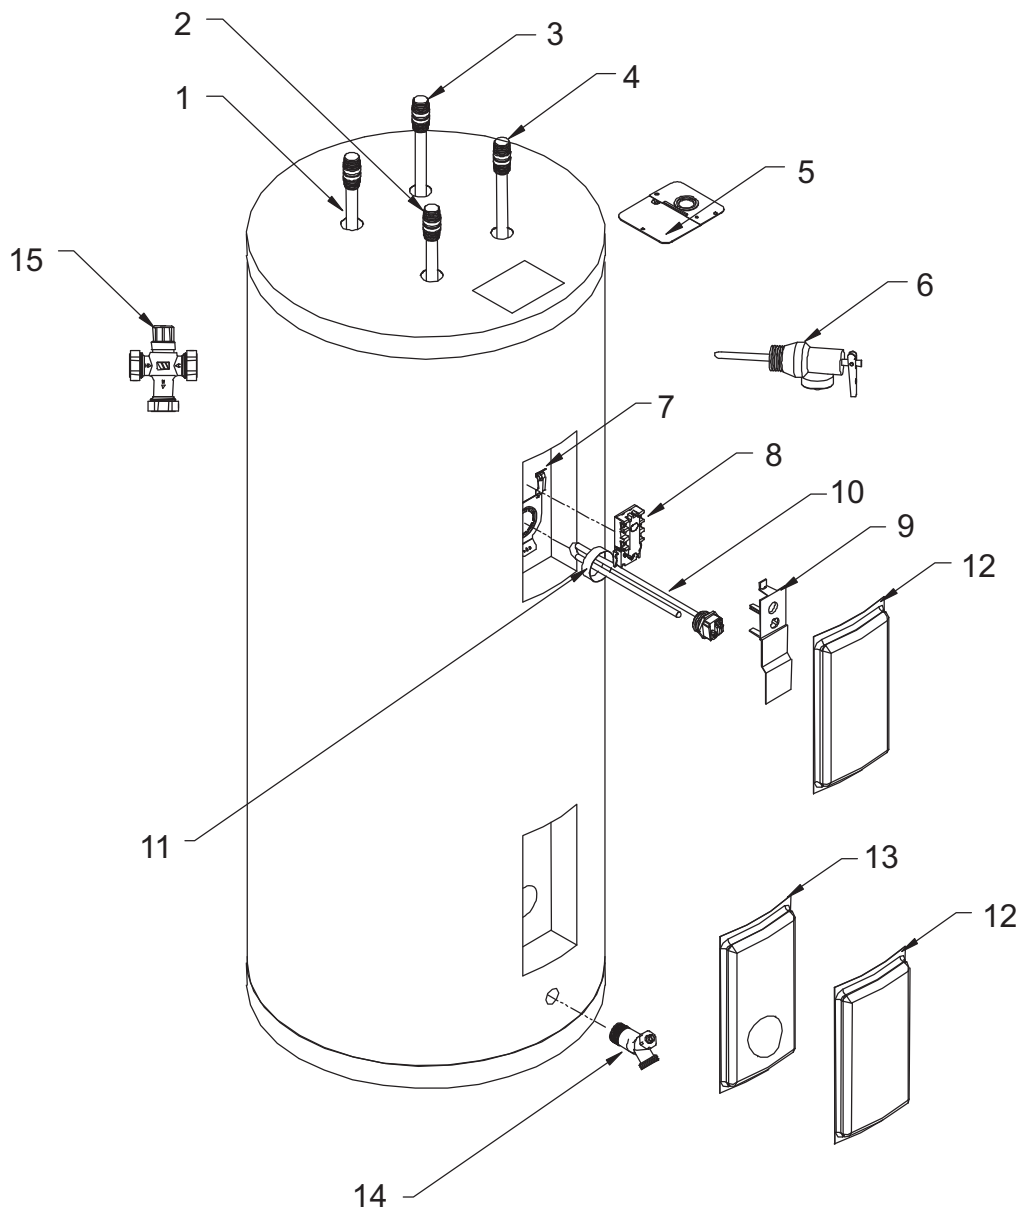

ITEM	DESCRIPTION	MODEL NUMBERS / PART NUMBERS		
		FTA066K	FTA082K	FTA120K
1	ANODE, MAGNESIUM	WTR10069	WTR10069	WTR10070
1	ANODE, ALUMINUM	WTR10071	WTR10071	WTR10072
2	DIPTUBE, PUMP SUCTION	WTR10073	WTR10073	WTR10074
3	DIPTUBE, COLLECTOR RETURN	WTR1089	WTR1089	WTR10075
4	DIPTUBE, COLD WATER INLET	WTR1018	WTR1018	WTR10067
5	COVER JUNCTION BOX	JKT1202	JKT1202	JKT1202
6	T & P VALVE	RLV1002	RLV1002	RLV1002
7	THERMOSTAT MOUNTING BRACKET	TST1074	TST1074	TST1074
8	THERMOSTAT	TST1122	TST1122	TST1122
9	THERMOSTAT PROTECTOR	TST1102	TST1102	TST1102
10	ELEMENT 240V / 4500W	ELE1408	ELE1408	ELE1408
11	ELEMENT GASKET	GKT2513	GKT2513	GKT2513
12	ACCESS COVER	JKT1201	JKT1201	JKT1201
13	ACCESS COVER W/COLLECTOR SUPPLY OPENING	--	JKT10027	JKT10027
14	DRAIN VALVE	DRV2508	DRV2508	DRV2508
15	MIXING VALVE (OPTIONAL)	VAL1000	VAL1000	VAL1000