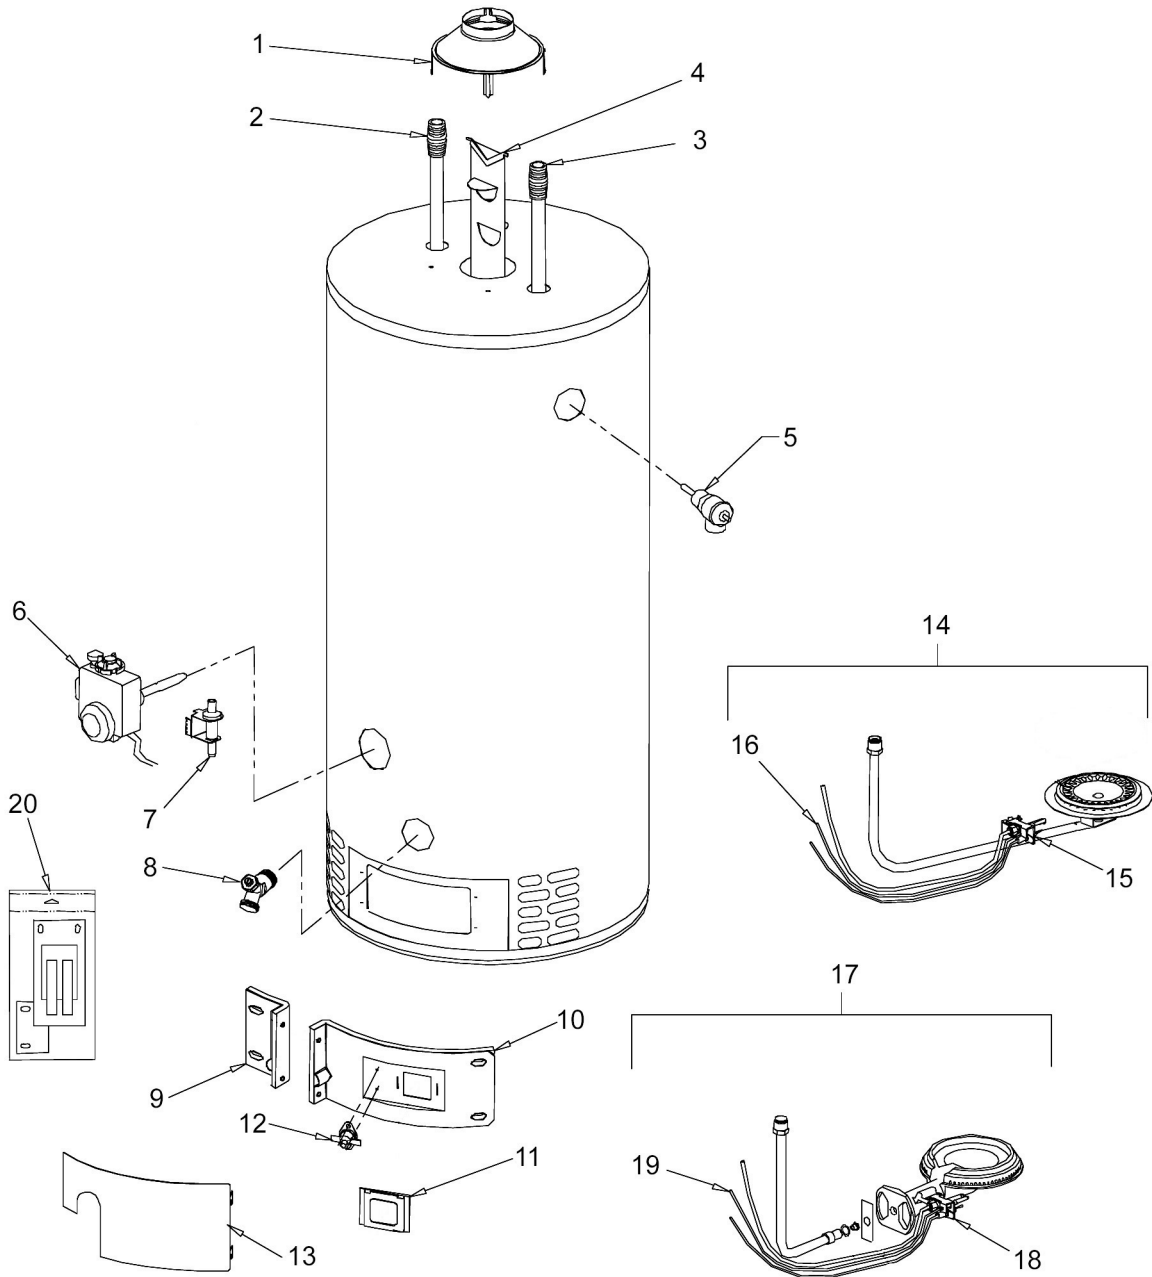

Replacement Parts List

**Residential Gas
Flammable Vapor Ignition
Resistant Water Heaters**

ITEM	DESCRIPTION	MODEL NUMBERS / PART NUMBERS				
		LT(N,L)030G	LS(N,L)030G	LT(N,L)040G	LT(N,L)040G-4	LT(N,L)041G
1	Draft Hood	DRH1000	DRH1000	DRH1000	DRH1000	DRH1000
2	Anode, Magnesium 3/4" dia.	WTR1019	WTR1019	WTR1019	WTR1019	WTR1019
2	Anode, Aluminum 3/4" dia.	WTR1040	WTR1040	WTR1040	WTR1040	WTR1040
3	Cold Water Inlet Tube 3/4" dia.	WTR1018	WTR1018	WTR1018	WTR1018	WTR1018
4	Flue Baffle	JKT1013	JKT1005	JKT1008	JKT1011	JKT1010
5	T&P Relief Valve	RLV1001	RLV1001	RLV1001	RLV1001	RLV1001
6	Natural Gas Thermostat Kit	TST1006	TST1006	TST1006	TST1006	TST1006
6	LP Gas Thermostat Kit	TST1007	TST1007	TST1007	TST1007	TST1007
7	Piezo Igniter	PLT1063	PLT1063	PLT1063	PLT1063	PLT1063
8	Brass Drain Valve	DRV1007	DRV1007	DRV1007	DRV1007	DRV1007
9	Left Side Inner Door with Gasket	JKT1017	JKT1006	JKT1006	JKT1006	JKT1006
10	Right Side Inner Door with Gasket	JKT1018	JKT1007	JKT1021	JKT1007	JKT1007
11	Sight Glass Assembly	MSC1005	MSC1005	MSC1005	MSC1005	MSC1005
12	Resettable Thermal Switch	RLY1003	RLY1002	RLY1002	RLY1003	RLY1003
13	Outer Door	JKT1029	JKT1029	JKT1029	JKT1029	JKT1029
14	NAT Burner Assembly	BNR1038*	BNR1012*	BNR1022*	BNR1034*	BNR1022*
15	Pilot Assembly Natural Gas	PLT1067*	PLT1067*	PLT1067*	PLT1067*	PLT1067*
16	Thermocouple	PLT1010*	PLT1010*	PLT1010*	PLT1010*	PLT1010*
17	LP Cast Iron Burner Assembly	BNR1039*	BNR1021*	BNR1023*	BNR1035*	BNR1023*
18	Pilot Assembly LP Gas	PLT1011*	PLT1061*	PLT1061*	PLT1061*	PLT1061*
19	Thermocouple	PLT1010*	PLT1010*	PLT1010*	PLT1010*	PLT1010*
20	Inner Door Gasket kit	GKT1014	GKT1014	GKT1014	GKT1014	GKT1014

ITEM	DESCRIPTION	MODEL NUMBERS / PART NUMBERS				
		LS(N,L)041G	LT(N,L)050G	LT(N,L)050G-4	LT(N,L)051G	XD(N,L)050G♦
1	Draft Hood	DRH1020	DRH1000	DRH1021	DRH1000	DRH1000
2	Anode, Magnesium 3/4" dia.	WTR1019	WTR1019	WTR1019	WTR1019	WTR1019
2	Anode, Aluminum 3/4" dia.	WTR1040	WTR1040	WTR1040	WTR1040	WTR1040
3	Cold Water Inlet Tube 3/4" dia.	WTR1018	WTR1018	WTR1018	WTR1018	WTR1018
4	Flue Baffle	JKT1010	JKT1009	JKT1011	JKT1055	JKT1055
5	T&P Relief Valve	RLV1001	RLV1001	RLV1001	RLV1001	RLV1001
6	Natural Gas Thermostat Kit	TST1006	TST1006	TST1006	TST1000	TST1013
6	LP Gas Thermostat Kit	TST1007	TST1007	TST1007	TST1011	TST1018
7	Piezo Igniter	PLT1063	PLT1063	PLT1063	PLT1063	PLT1063
8	Brass Drain Valve	DRV1007	DRV1007	DRV1007	DRV1007	DRV1007
9	Left Side Inner Door with Gasket	JKT1006	JKT1019	JKT1019	JKT1019	JKT1019
10	Right Side Inner Door with Gasket	JKT1021	JKT1021	JKT1021	JKT1021	JKT1021
11	Sight Glass Assembly	MSC1005	MSC1005	MSC1005	MSC1005	MSC1005
12	Resettable Thermal Switch	RLY1003	PRS1024	RLY1002	PRS1024	PRS1024
13	Outer Door	JKT1029	JKT1029	JKT1029	JKT1029	JKT1029
14	NAT Burner Assembly	BNR1025*	BNR1025*	BNR1036*	BNR1069*	BNR1069*
15	Pilot Assembly Natural Gas	PLT1067*	PLT1067*	PLT1067*	PLT1067*	PLT1067*
16	Thermocouple	PLT1010*	PLT1010*	PLT1010*	PLT1010*	PLT1010*
17	LP Cast Iron Burner Assembly	BNR1023*	BNR1033*	BNR1037*	BNR1083*	BNR1083*
18	Pilot Assembly LP Gas	PLT1061*	PLT1061*	PLT1061*	PLT1061*	PLT1061*
19	Thermocouple	PLT1010*	PLT1010*	PLT1010*	PLT1010*	PLT1010*
20	Inner Door Gasket kit	GKT1014	GKT1014	GKT1014	GKT1014	GKT1014

* Removing inner door to repair these parts will require replacing inner door gasket - GKT1014.
♦Indicates models equipped for domestic hot water and space heating applications (Double Duty)

Please provide model & serial number when ordering parts.