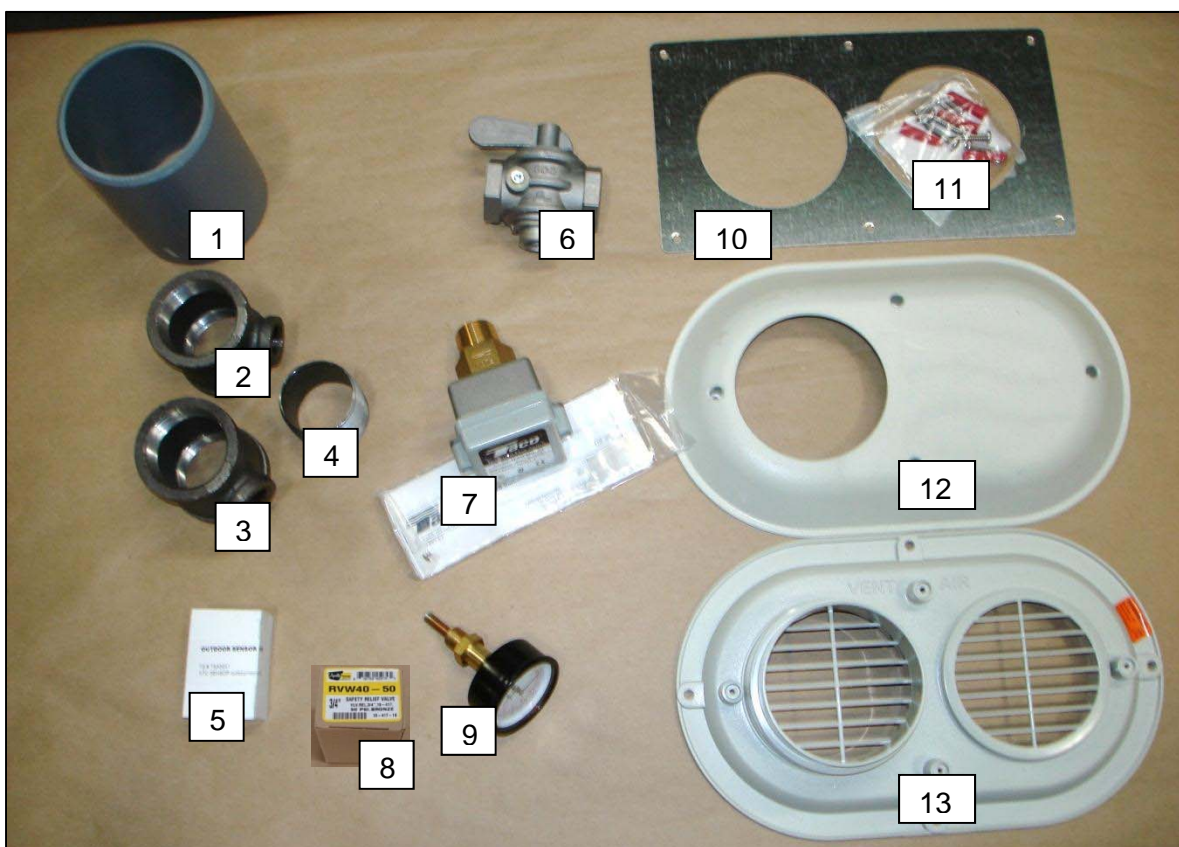

IN THE BOX

Knight models KBN601

PARTS KIT (100157862)

Item No.	Description	Part Number	Item No.	Description	Part Number
1	4" CPVC FLUE PIPE	100166572	8	RELIEF VALVE	100167443
2	2"X2"X3/4" TEE	100134463	9	T&P GAUGE	100146999
3	2"X2"X1" TEE	100134454	10	4" PLATE	100150208
4	2" X CLOSE NIPPLE	100134431	11	BOLT PACK	100134640
5	OUTDOOR SENSOR	100170604	12	4" TERMINATION CAP	100169184
6	1" GAS COCK	100146149	13	4" TERMINATION PLATE	100169183
7	FLOW SWITCH	100173715			

ADDITIONAL COMPONENTS

Item No.	Description	Part Number
1	SENSOR & BULB WELL KIT	100157774
2	L.P. CONVERSION KIT	100159012

SENSOR KIT TIED TO PIPING.
CONVERSION KIT IN INSTRUCTION PACKET.