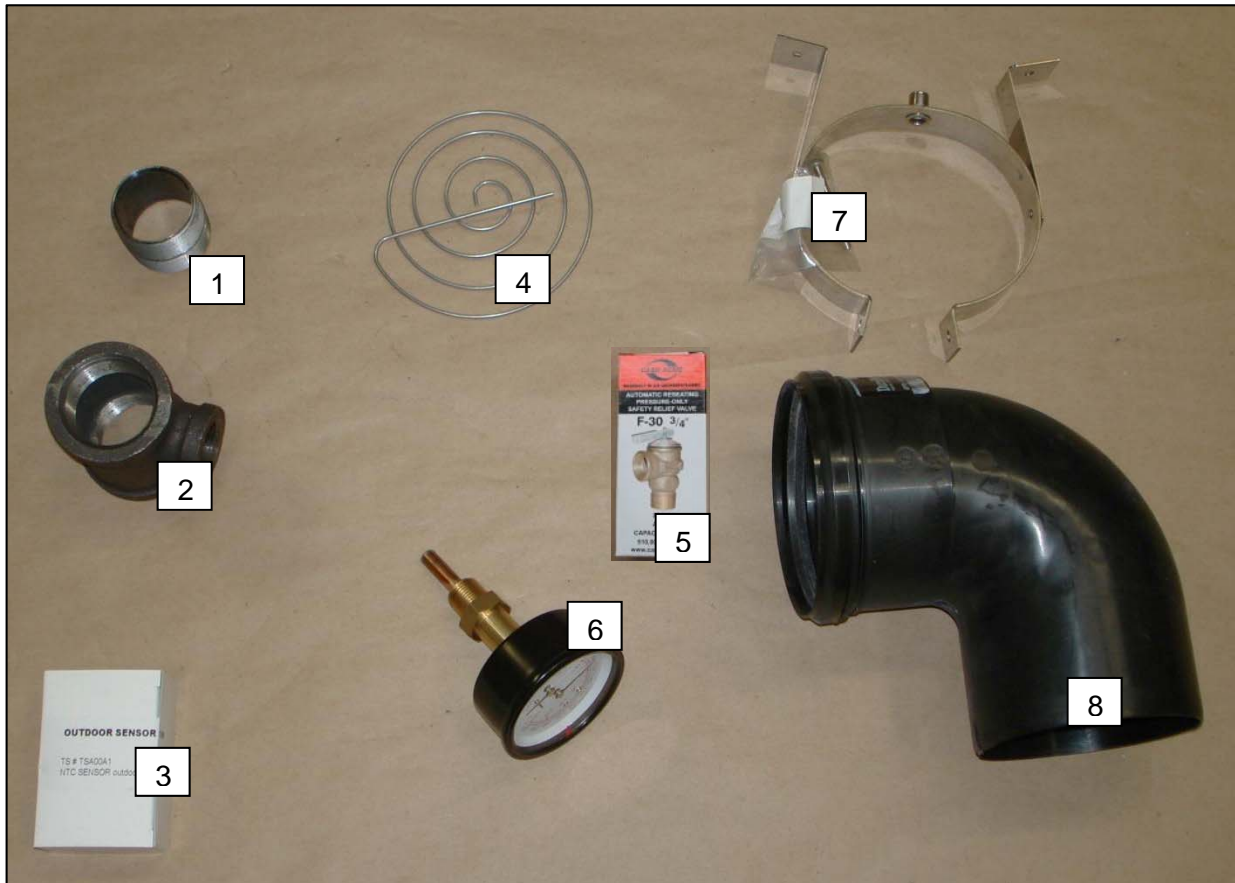

IN THE BOX

Outdoor Knight models OKN286

PARTS KIT (100157829)					
Item No.	Description	Part Number	Item No.	Description	Part Number
1	1-1/4" X CLOSE NIPPLE	100134423	5	RELIEF VALVE	100167417
2	1-1/4"X1-1/4"X3/4" TEE	100134459	6	T&P GAUGE	100146999
3	OUTDOOR SENSOR	100170604	7	4" WALL STRAP	100162745
4	BIRD SCREEN	100162743	8	4" ELBOW	100166533

ADDITIONAL COMPONENTS		
Item No.	Description	Part Number
1	SENSOR & BULB WELL KIT	100157775
2	L.P. CONVERSION KIT	100159010

SENSOR KIT TIED TO PIPING.
CONVERSION KIT IN INSTRUCTION PACKET.