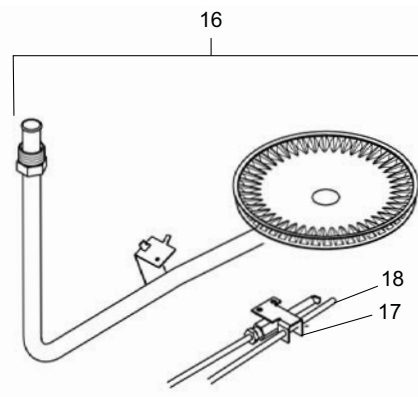

**BURNER ASSEMBLY
(LP)**

ITEM	DESCRIPTION	MODEL NUMBERS / PART NUMBERS
		LNR065-050
1	DRAFT HOOD	DRH1000
2	ANODE, MAGNESIUM	WTR10083
2	ANODE, ALUMINUM	WTR10084
3	COLD WATER INLET TUBE	WTR10085
4	FLUE BAFFLE	JKT1055
5	T&P RELIEF VALVE	RLV1005
6	NATURAL GAS THERMOSTAT KIT	TST10012
6	LP THERMOSTAT KIT	VAL1177
7	PIEZO IGNITOR	PLT1008
8	BRASS DRAIN VALVE	DRV2508
9	LEFT SIDE INNER DOOR W/ GASKET	JKT1019
10	RIGHT SIDE INNER DOOR W/ GASKET	JKT10011
11	RESETTABLE THERMAL SWITCH	PRS1024
12	OUTER DOOR	JKT1029
13	BURNER ASSEMBLY, NAT	BNR10041
14	PILOT ASSEMBLY, NATURAL GAS	PLT10010
15	THERMOCOUPLE	PLT1112
16	BURNER ASSEMBLY, LP	BNR10042
17	PILOT ASSEMBLY, LP GAS	PLT1061
18	THERMOCOUPLE	PLT1112
19	INNER DOOR GASKET KIT	GKT1014
20	PLUG	MSC1018
21	HEAT TRAP OUTLET	WTR10010
22	HEAT TRAP INLET	WTR1028