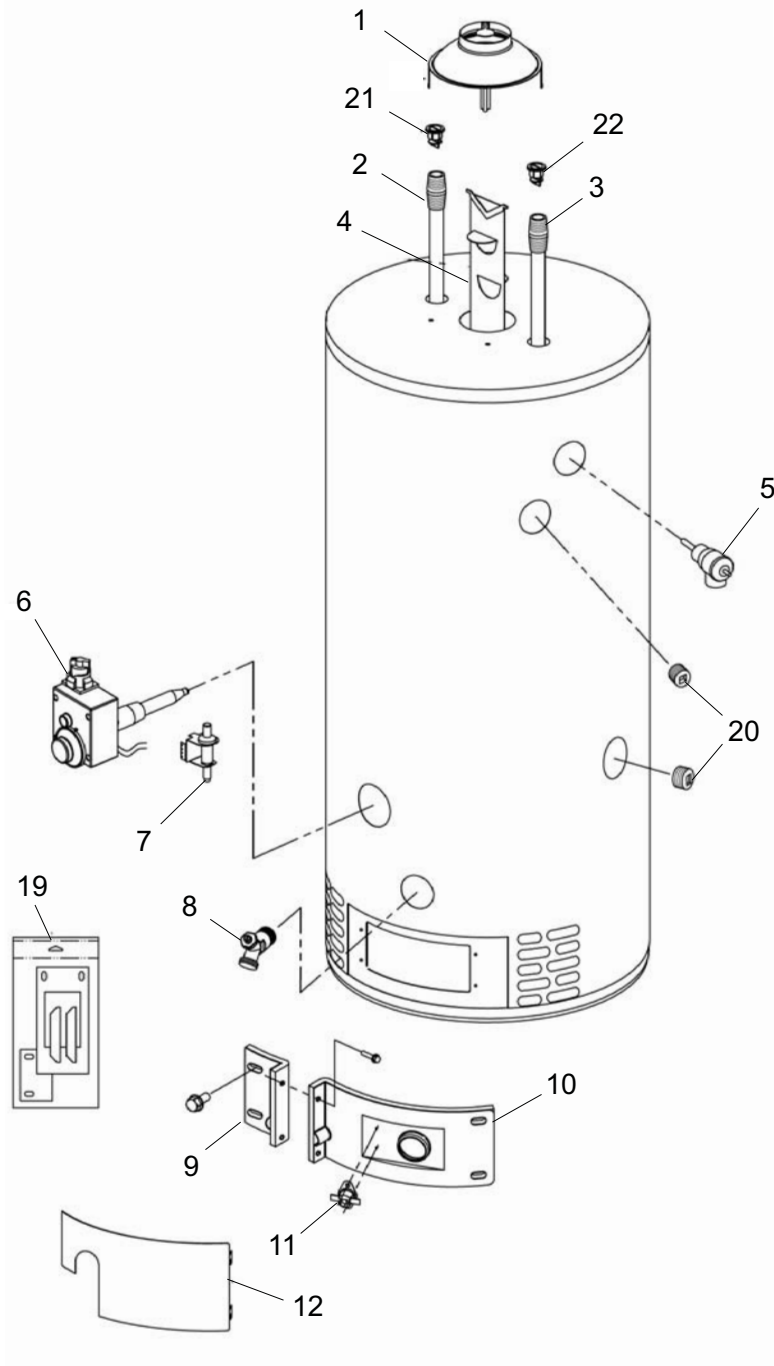

Replacement Parts List

PARTS & SERVICE DEPARTMENT
 Nashville, Tennessee
 615-889-8900 • Fax: 615-882-2918
 parts_team@lochinvar.com
 www.Lochinvar.com

Commercial Gas Charger LN(L)R065-050G

**BURNER ASSEMBLY
(NAT)**

**BURNER ASSEMBLY
(LP)**

ITEM	DESCRIPTION	MODEL NUMBERS / PART NUMBERS
		LNR065-050
1	DRAFT HOOD	DRH1000
2	ANODE, MAGNESIUM	WTR10083
2	ANODE, ALUMINUM	WTR10084
3	COLD WATER INLET TUBE	WTR10085
4	FLUE BAFFLE	JKT1055
5	T&P RELIEF VALVE	RLV1005
6	NATURAL GAS THERMOSTAT KIT	TST10012
6	LP THERMOSTAT KIT	VAL1177
7	PIEZO IGNITOR	PLT1008
8	BRASS DRAIN VALVE	DRV2508
9	LEFT SIDE INNER DOOR W/ GASKET	JKT1019
10	RIGHT SIDE INNER DOOR W/ GASKET	JKT10011
11	RESETTABLE THERMAL SWITCH	PRS1024
12	OUTER DOOR	JKT1029
13	BURNER ASSEMBLY, NAT	BNR10041
14	PILOT ASSEMBLY, NATURAL GAS	PLT10010
15	THERMOCOUPLE	PLT1112
16	BURNER ASSEMBLY, LP	BNR10042
17	PILOT ASSEMBLY, LP GAS	PLT1061
18	THERMOCOUPLE	PLT1112
19	INNER DOOR GASKET KIT	GKT1014
20	PLUG	MSC1018
21	HEAT TRAP OUTLET	WTR10010
22	HEAT TRAP INLET	WTR1028