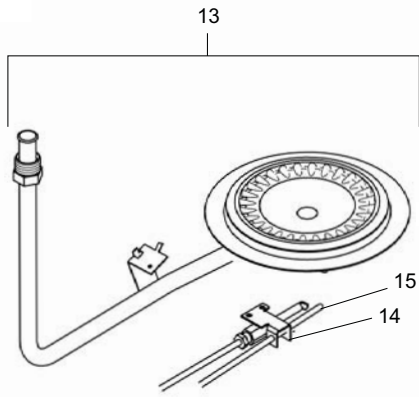

**BURNER ASSEMBLY
(LP)**

ITEM	DESCRIPTION	MODEL NUMBERS / PART NUMBERS
		LNR065-050
1	DRAFT HOOD	DRH1000
2	ANODE, MAGNESIUM	WTR10083
2	ANODE, ALUMINUM	WTR10084
3	COLD WATER INLET TUBE	WTR10085
4	FLUE BAFFLE	JKT1055
5	T&P RELIEF VALVE	RLV1005
6	NATURAL GAS THERMOSTAT KIT	TST10012
6	LP THERMOSTAT KIT	VAL1177
7	PIEZO IGNITOR	PLT1008
8	BRASS DRAIN VALVE	DRV2508
9	LEFT SIDE INNER DOOR W/ GASKET	JKT1019
10	RIGHT SIDE INNER DOOR W/ GASKET	JKT10011
11	RESETTABLE THERMAL SWITCH	PRS1024
12	OUTER DOOR	JKT1029
13	BURNER ASSEMBLY, NAT	BNR10041
14	PILOT ASSEMBLY, NATURAL GAS	PLT10010
15	THERMOCOUPLE	PLT1112
16	BURNER ASSEMBLY, LP	BNR10042
17	PILOT ASSEMBLY, LP GAS	PLT1061
18	THERMOCOUPLE	PLT1112
19	INNER DOOR GASKET KIT	GKT1014
20	PLUG	MSC1018
21	HEAT TRAP OUTLET	WTR10010
22	HEAT TRAP INLET	WTR1028