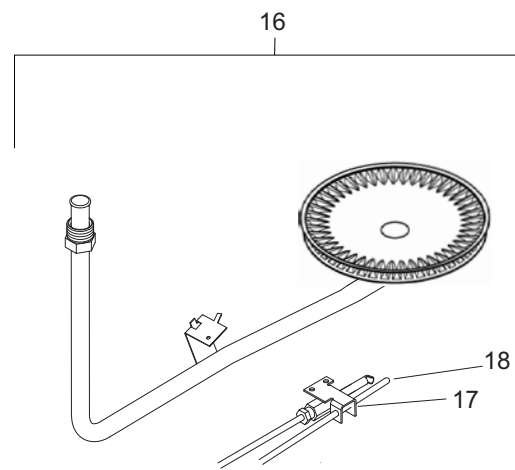

**BURNER ASSEMBLY
(LP)**

ITEM	DESCRIPTION	PART NUMBERS
		LTN(L)065G
1	DRAFT HOOD	DRH1000
2	ANODE ROD, MAGNESIUM, 3/4" DIA	WTR1009
2	ANODE ROD, ALUMINUM, 3/4" DIA	WTR1044
3	DIP TUBE, 3/4" DIA	WTR10019
4	FLUE BAFFLE	JKT10029
5	RELIEF VALVE, T&P	RLV1002
6	THERMOSTAT KIT - NAT	TST1000
6	THERMOSTAT KIT - LP	TST1011
7	PIEZO IGNITOR	PLT1008
8	DRAIN VALVE, BRASS	DRV2508
9	DOOR, INNER LEFT SIDE	JKT10013
10	DOOR, INNER RIGHT NAT	JKT10030
10	DOOR, INNER RIGHT LP	JKT10031
11	RESETTABLE THERMAL SWITCH - NAT	RLY1002
11	RESETTABLE THERMAL SWITCH - LP	PRS1024
12	DOOR, OUTER	JKT1029
13	BURNER ASSEMBLY - NAT	BNR10039
14	PILOT ASSEMBLY - NAT	PLT10010
15	THERMOCOUPLE - NAT	PLT1112
16	BURNER ASSEMBLY - LP	BNR10040
17	PILOT ASSEMBLY - LP	PLT1061
18	THERMOCOUPLE - LP	PLT1112
19	INNER DOOR GASKET KIT	GKT1014
20	PLUG, 3/4" NPT	MSC1018
21	HEAT TRAP INSERT (OUTLET)	WTR10010
22	HEAT TRAP INSERT (INLET)	WTR1028