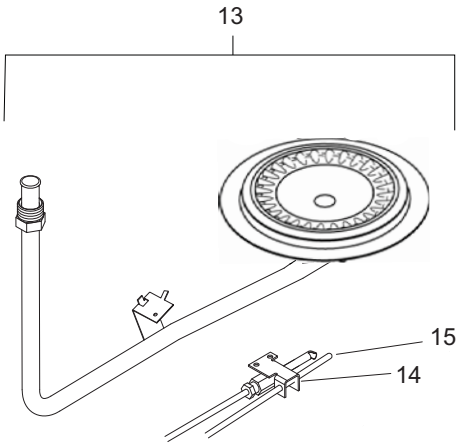

**BURNER ASSEMBLY
(LP)**

ITEM	DESCRIPTION	PART NUMBERS
		LTN(L)065G
1	DRAFT HOOD	DRH1000
2	ANODE ROD, MAGNESIUM, 3/4" DIA	WTR1009
2	ANODE ROD, ALUMINUM, 3/4" DIA	WTR1044
3	DIP TUBE, 3/4" DIA	WTR10019
4	FLUE BAFFLE	JKT10029
5	RELIEF VALVE, T&P	RLV1002
6	THERMOSTAT KIT - NAT	TST1000
6	THERMOSTAT KIT - LP	TST1011
7	PIEZO IGNITOR	PLT1008
8	DRAIN VALVE, BRASS	DRV2508
9	DOOR, INNER LEFT SIDE	JKT10013
10	DOOR, INNER RIGHT NAT	JKT10030
10	DOOR, INNER RIGHT LP	JKT10031
11	RESETTABLE THERMAL SWITCH - NAT	RLY1002
11	RESETTABLE THERMAL SWITCH - LP	PRS1024
12	DOOR, OUTER	JKT1029
13	BURNER ASSEMBLY - NAT	BNR10039
14	PILOT ASSEMBLY - NAT	PLT10010
15	THERMOCOUPLE - NAT	PLT1112
16	BURNER ASSEMBLY - LP	BNR10040
17	PILOT ASSEMBLY - LP	PLT1061
18	THERMOCOUPLE - LP	PLT1112
19	INNER DOOR GASKET KIT	GKT1014
20	PLUG, 3/4" NPT	MSC1018
21	HEAT TRAP INSERT (OUTLET)	WTR10010
22	HEAT TRAP INSERT (INLET)	WTR1028