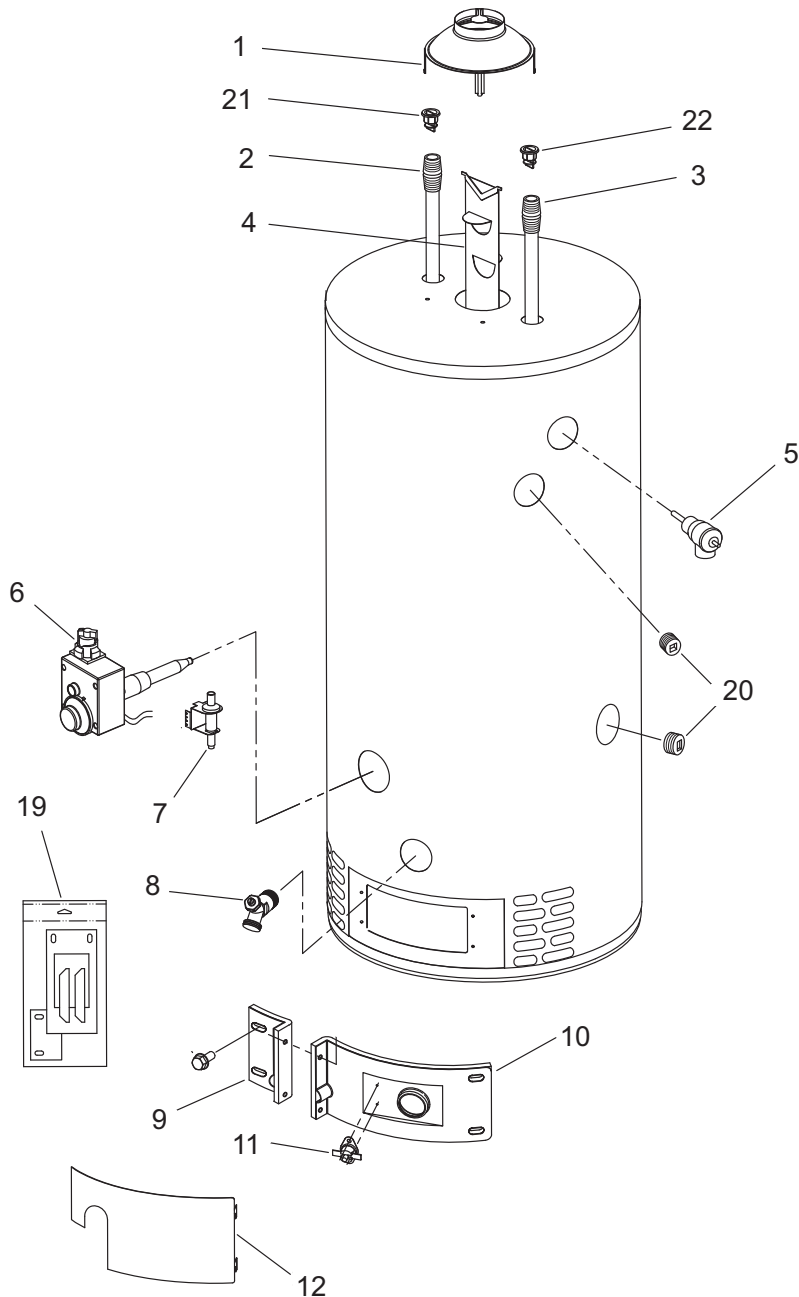

Residential Gas Water Heaters LTN(L)065G