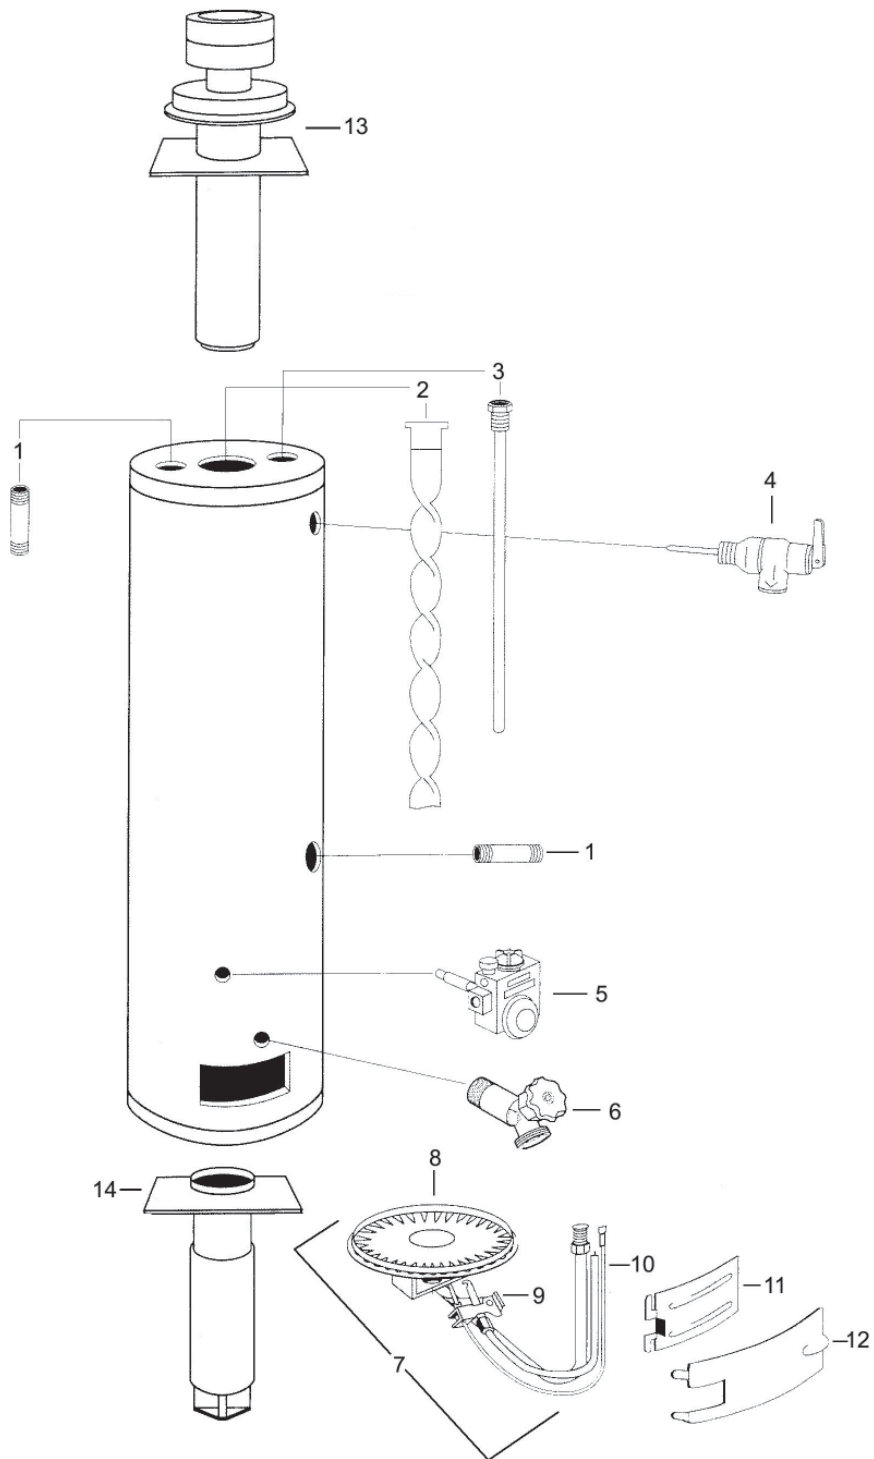

ITEM	DESCRIPTION	MODEL NUMBERS / PART NUMBERS	
		MD(N,L)30	MD(N,L)40
1	Nipple Hot Water Outlet & Cold Water Inlet 2"	WTR1077	WTR1077
2	Flue Baffle	JKT1106	JKT1106
3	Anode, Magnesium 3/4" dia.	WTR1076	WTR1076
4	T&P Relief Valve	RLV1001	RLV1001
5	Thermostat NAT & LPG	TST1034	TST1034
6	Brass Drain Valve	DRV1007	DRV1007
7	Burner Assembly NAT	BNR1174	BNR1175
7	Burner Assembly LPG	BNR1176	BNR1177
8	Burner Head NAT	BNR1024	BNR1024
9	Pilot Assembly NAT	PLT1017	PLT1017
9	Pilot Assembly LPG	PLT1022	PLT1022
10	Thermocouple	PLT1010	PLT1010
11	Inter Door	JKT1107	JKT1107
12	Outer Door	JKT1049	JKT1049
13	Roof Jack Kit 12 inch	DRH1070	DRH1070
13	Roof Jack Kit 18 - 32 inch	DRH1071	DRH1071
13	Roof Jack Kit 32 - 60 inch	DRH1072	DRH1072
13	Roof Jack Kit 48 - 95 inch	DRH1073	DRH1073
14	Adjustable Air Intake	DRH1076	DRH1076
-	NAT to LPG Conversion Kit	LPK1101	LPK1101
-	LPG to NAT Conversion KIT	LPK1100	LPK1100