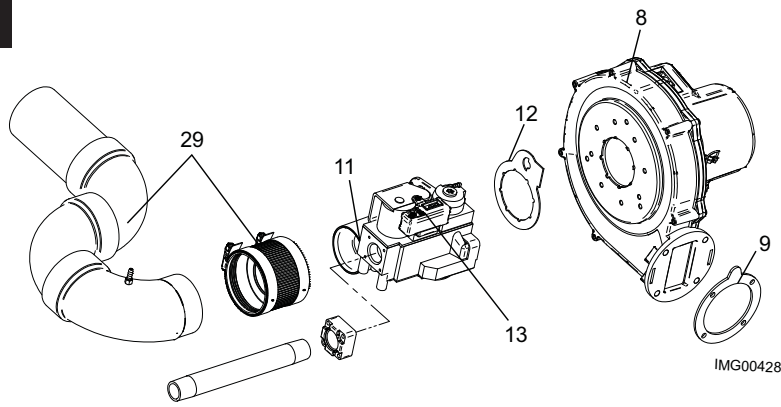

HEAT EXCHANGER 286

GAS TRAIN

CONTROL PANEL

ITEM NO.	PART NO.	DESCRIPTION	MODEL
HEAT EXCHANGER ASSEMBLY			
1	100147454	HEAT EXCHANGER	OK 151
1	100147455	HEAT EXCHANGER	OK 211
1	100147456	HEAT EXCHANGER	OK 286
CONTROLS			
2	100208459	LOW VOLTAGE CONNECTION BOARD	ALL
3	100167819	INTEGRATED CONTROL	ALL
4	100208458	USER INTERFACE CONTROL	ALL
	100289527	USER INTERFACE OVERLAY	ALL
5	100208549	INLET SENSOR	ALL
6	100208544	OUTLET/HIGH LIMIT SENSOR	ALL
7	100167445	AIR VENT VALVE	ALL
8	100145004	FAN ASSEMBLY	OK 151
8	100145005	FAN ASSEMBLY	OK 211
8	100145006	FAN ASSEMBLY	OK 286
9	100208764	GASKET/ BLOWER	OK 211
9	100208101	GASKET/ BLOWER	OK 151 & 286
10	100208242	ON/OFF SWITCH	ALL
GAS VALVES			
11	100172003	GAS VALVE ASSEMBLY	OK 151
11	100172004	GAS VALVE ASSEMBLY	OK 211
11	100172005	GAS VALVE ASSEMBLY	OK 286
12	100208760	GAS VALVE GASKET	ALL
13	100208324	GAS VALVE SWITCH	ALL
PILOT & BURNER ASSEMBLIES			
14	100165930	FLAME SENSOR W/GASKET	ALL
15	100208091	GASKET, FLAME SENSOR	ALL
16	100165929	IGNITER W/GASKET	ALL
17	100208086	GASKET, IGNITER	ALL
18	100135308	BURNER W/ GASKET	OK 151
18	100135309	BURNER W/ GASKET	OK 211
18	100135310	BURNER W/ GASKET	OK 286
19	100173796	GAS/AIR ARM ASSEMBLY W/GASKET	OK 151
19	100173792	GAS/AIR ARM ASSEMBLY W/GASKET	OK 211/286
20	100208763	GASKET - GAS / AIR ARM ASSEMBLY	ALL
21	100208085	GASKET, BURNER	ALL
22	100173794	HEAT EXCHANGER ACCESS DOOR KIT	ALL
23	100276374	HEX DOOR TEMP SWITCH BEGINNING SERIAL #F14	OK286
MISCELLANEOUS			
24	100163249	SIGHT GLASS	ALL
25	100208762	GASKET/ SIGHT GLASS	ALL
26	100208060	BURNER PLATE, INSULATION, DOOR	ALL
27	100208061	DIVIDER PLATE, INSULATION BAFFLE	ALL
28	100208088	GASKET DOOR RUBBER	ALL
29	100163228	AIR INLET KIT	OK 151
29	100163229	AIR INLET KIT	OK 211
29	100163230	AIR INLET KIT	OK 286
30	100288552	LEVELING LEG	ALL
31	100276804	HIGH VOLTAGE CONNECTION BOARD	ALL
32	100208377	PRESSURE SWITCH	OK 151 & 286
32	100208378	PRESSURE SWITCH	OK 211
33	100208449	RELIEF VALVE 30 PSI	ALL
34	100163241	CONDENSATE TRAP	OK 151-211
34	100163244	CONDENSATE TRAP	OK 286
	100208243	BLOCKED DRAIN SWITCH	ALL
PLEASE HAVE MODEL AND SERIAL NUMBER WHEN ORDERING PARTS			