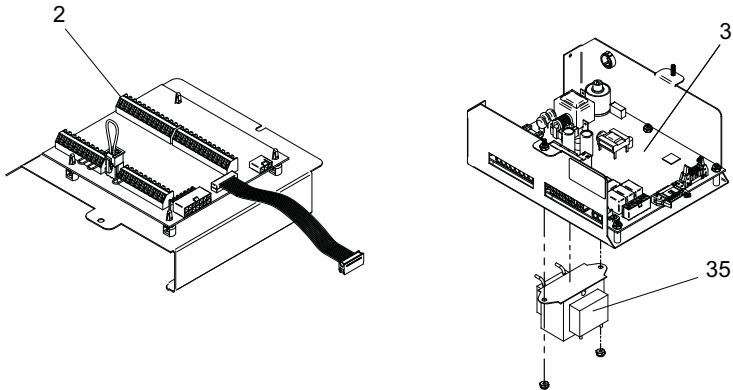

HEAT EXCHANGER 286

GAS TRAIN

CONTROL PANEL

ITEM NO.	PART NO.	DESCRIPTION	MODEL
HEAT EXCHANGER ASSEMBLY			
1	100147454	HEAT EXCHANGER	OK 151
1	100147455	HEAT EXCHANGER	OK 211
1	100147456	HEAT EXCHANGER	OK 286
CONTROLS			
2	100208459	LOW VOLTAGE CONNECTION BOARD	ALL
3	100167819	INTEGRATED CONTROL	ALL
4	100208458	USER INTERFACE CONTROL	ALL
	100289527	USER INTERFACE OVERLAY	ALL
5	100208549	INLET SENSOR	ALL
6	100208544	OUTLET/HIGH LIMIT SENSOR	ALL
7	100167445	AIR VENT VALVE	ALL
8	100145004	FAN ASSEMBLY	OK 151
8	100145005	FAN ASSEMBLY	OK 211
8	100145006	FAN ASSEMBLY	OK 286
9	100208764	GASKET/ BLOWER	OK 211
9	100208101	GASKET/ BLOWER	OK 151 & 286
10	100208242	ON/OFF SWITCH	ALL
GAS VALVES			
11	100172003	GAS VALVE ASSEMBLY	OK 151
11	100172004	GAS VALVE ASSEMBLY	OK 211
11	100172005	GAS VALVE ASSEMBLY	OK 286
12	100208760	GAS VALVE GASKET	ALL
13	100208324	GAS VALVE SWITCH	ALL
PILOT & BURNER ASSEMBLIES			
14	100165930	FLAME SENSOR W/GASKET	ALL
15	100208091	GASKET, FLAME SENSOR	ALL
16	100165929	IGNITER W/GASKET	ALL
17	100208086	GASKET, IGNITER	ALL
18	100135308	BURNER W/ GASKET	OK 151
18	100135309	BURNER W/ GASKET	OK 211
18	100135310	BURNER W/ GASKET	OK 286
19	100173796	GAS/AIR ARM ASSEMBLY W/GASKET	OK 151
19	100173792	GAS/AIR ARM ASSEMBLY W/GASKET	OK 211/286
20	100208763	GASKET - GAS / AIR ARM ASSEMBLY	ALL
21	100208085	GASKET, BURNER	ALL
22	100173794	HEAT EXCHANGER ACCESS DOOR KIT	ALL
23	100276374	HEX DOOR TEMP SWITCH BEGINNING SERIAL #F14	OK286
MISCELLANEOUS			
24	100163249	SIGHT GLASS	ALL
25	100208762	GASKET/ SIGHT GLASS	ALL
26	100208060	BURNER PLATE, INSULATION, DOOR	ALL
27	100208061	DIVIDER PLATE, INSULATION BAFFLE	ALL
28	100208088	GASKET DOOR RUBBER	ALL
29	100163228	AIR INLET KIT	OK 151
29	100163229	AIR INLET KIT	OK 211
29	100163230	AIR INLET KIT	OK 286
30	100288552	LEVELING LEG	ALL
31	100276804	HIGH VOLTAGE CONNECTION BOARD	ALL
32	100208377	PRESSURE SWITCH	OK 151 & 286
32	100208378	PRESSURE SWITCH	OK 211
33	100208449	RELIEF VALVE 30 PSI	ALL
34	100163241	CONDENSATE TRAP	OK 151-211
34	100163244	CONDENSATE TRAP	OK 286
	100208243	BLOCKED DRAIN SWITCH	ALL
PLEASE HAVE MODEL AND SERIAL NUMBER WHEN ORDERING PARTS			