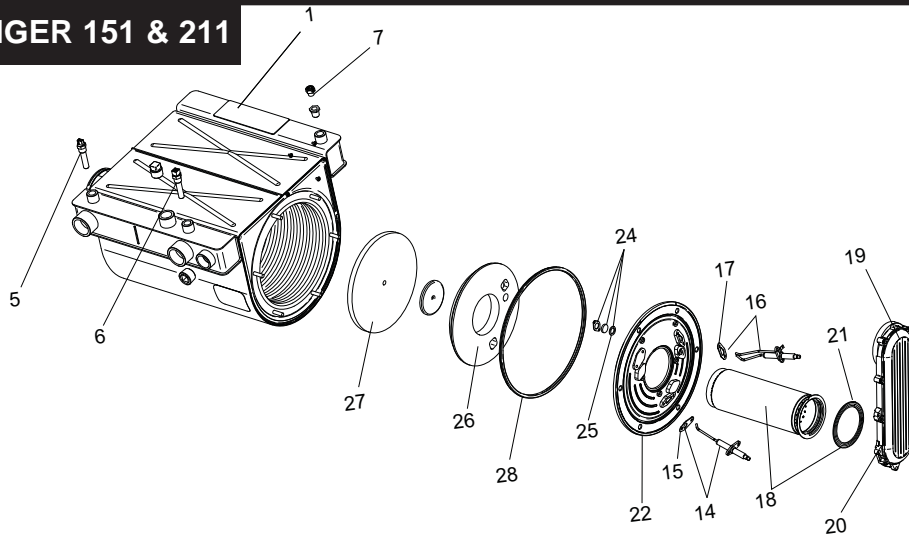

HEAT EXCHANGER 286

GAS TRAIN

CONTROL PANEL

ITEM NO.	PART NO.	DESCRIPTION	MODEL
HEAT EXCHANGER ASSEMBLY			
1	100147454	HEAT EXCHANGER	OK 151
1	100147455	HEAT EXCHANGER	OK 211
1	100147456	HEAT EXCHANGER	OK 286
CONTROLS			
2	100208459	LOW VOLTAGE CONNECTION BOARD	ALL
3	100167819	INTEGRATED CONTROL	ALL
4	100208458	USER INTERFACE CONTROL	ALL
	100289527	USER INTERFACE OVERLAY	ALL
5	100208549	INLET SENSOR	ALL
6	100208544	OUTLET/HIGH LIMIT SENSOR	ALL
7	100167445	AIR VENT VALVE	ALL
8	100145004	FAN ASSEMBLY	OK 151
8	100145005	FAN ASSEMBLY	OK 211
8	100145006	FAN ASSEMBLY	OK 286
9	100208764	GASKET/ BLOWER	OK 211
9	100208101	GASKET/ BLOWER	OK 151 & 286
10	100208242	ON/OFF SWITCH	ALL
GAS VALVES			
11	100172003	GAS VALVE ASSEMBLY	OK 151
11	100172004	GAS VALVE ASSEMBLY	OK 211
11	100172005	GAS VALVE ASSEMBLY	OK 286
12	100208760	GAS VALVE GASKET	ALL
13	100208324	GAS VALVE SWITCH	ALL
PILOT & BURNER ASSEMBLIES			
14	100165930	FLAME SENSOR W/GASKET	ALL
15	100208091	GASKET, FLAME SENSOR	ALL
16	100165929	IGNITER W/GASKET	ALL
17	100208086	GASKET, IGNITER	ALL
18	100135308	BURNER W/ GASKET	OK 151
18	100135309	BURNER W/ GASKET	OK 211
18	100135310	BURNER W/ GASKET	OK 286
19	100173796	GAS/AIR ARM ASSEMBLY W/GASKET	OK 151
19	100173792	GAS/AIR ARM ASSEMBLY W/GASKET	OK 211/286
20	100208763	GASKET - GAS / AIR ARM ASSEMBLY	ALL
21	100208085	GASKET, BURNER	ALL
22	100173794	HEAT EXCHANGER ACCESS DOOR KIT	ALL
23	100276374	HEX DOOR TEMP SWITCH BEGINNING SERIAL #F14	OK286
MISCELLANEOUS			
24	100163249	SIGHT GLASS	ALL
25	100208762	GASKET/ SIGHT GLASS	ALL
26	100208060	BURNER PLATE, INSULATION, DOOR	ALL
27	100208061	DIVIDER PLATE, INSULATION BAFFLE	ALL
28	100208088	GASKET DOOR RUBBER	ALL
29	100163228	AIR INLET KIT	OK 151
29	100163229	AIR INLET KIT	OK 211
29	100163230	AIR INLET KIT	OK 286
30	100288552	LEVELING LEG	ALL
31	100276804	HIGH VOLTAGE CONNECTION BOARD	ALL
32	100208377	PRESSURE SWITCH	OK 151 & 286
32	100208378	PRESSURE SWITCH	OK 211
33	100208449	RELIEF VALVE 30 PSI	ALL
34	100163241	CONDENSATE TRAP	OK 151-211
34	100163244	CONDENSATE TRAP	OK 286
	100208243	BLOCKED DRAIN SWITCH	ALL
PLEASE HAVE MODEL AND SERIAL NUMBER WHEN ORDERING PARTS			