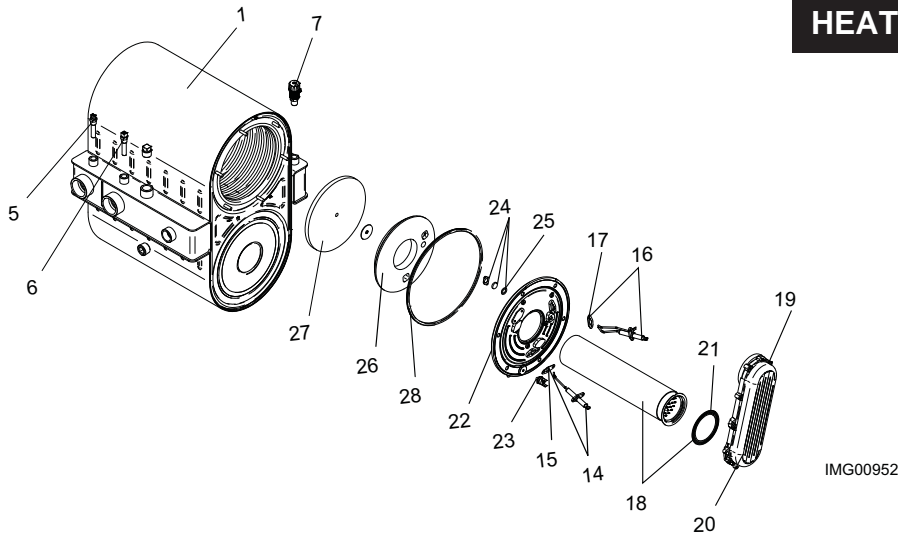

HEAT EXCHANGER 286

GAS TRAIN

CONTROL PANEL

ITEM NO.	PART NO.	DESCRIPTION	MODEL
HEAT EXCHANGER ASSEMBLY			
1	100147454	HEAT EXCHANGER	OK 151
1	100147455	HEAT EXCHANGER	OK 211
1	100147456	HEAT EXCHANGER	OK 286
CONTROLS			
2	100208459	LOW VOLTAGE CONNECTION BOARD	ALL
3	100167819	INTEGRATED CONTROL	ALL
4	100208458	USER INTERFACE CONTROL	ALL
	100289527	USER INTERFACE OVERLAY	ALL
5	100208549	INLET SENSOR	ALL
6	100208544	OUTLET/HIGH LIMIT SENSOR	ALL
7	100167445	AIR VENT VALVE	ALL
8	100145004	FAN ASSEMBLY	OK 151
8	100145005	FAN ASSEMBLY	OK 211
8	100145006	FAN ASSEMBLY	OK 286
9	100208764	GASKET/ BLOWER	OK 211
9	100208101	GASKET/ BLOWER	OK 151 & 286
10	100208242	ON/OFF SWITCH	ALL
GAS VALVES			
11	100172003	GAS VALVE ASSEMBLY	OK 151
11	100172004	GAS VALVE ASSEMBLY	OK 211
11	100172005	GAS VALVE ASSEMBLY	OK 286
12	100208760	GAS VALVE GASKET	ALL
13	100208324	GAS VALVE SWITCH	ALL
PILOT & BURNER ASSEMBLIES			
14	100165930	FLAME SENSOR W/GASKET	ALL
15	100208091	GASKET, FLAME SENSOR	ALL
16	100165929	IGNITER W/GASKET	ALL
17	100208086	GASKET, IGNITER	ALL
18	100135308	BURNER W/ GASKET	OK 151
18	100135309	BURNER W/ GASKET	OK 211
18	100135310	BURNER W/ GASKET	OK 286
19	100173796	GAS/AIR ARM ASSEMBLY W/GASKET	OK 151
19	100173792	GAS/AIR ARM ASSEMBLY W/GASKET	OK 211/286
20	100208763	GASKET - GAS / AIR ARM ASSEMBLY	ALL
21	100208085	GASKET, BURNER	ALL
22	100173794	HEAT EXCHANGER ACCESS DOOR KIT	ALL
23	100276374	HEX DOOR TEMP SWITCH BEGINNING SERIAL #F14	OK286
MISCELLANEOUS			
24	100163249	SIGHT GLASS	ALL
25	100208762	GASKET/ SIGHT GLASS	ALL
26	100208060	BURNER PLATE, INSULATION, DOOR	ALL
27	100208061	DIVIDER PLATE, INSULATION BAFFLE	ALL
28	100208088	GASKET DOOR RUBBER	ALL
29	100163228	AIR INLET KIT	OK 151
29	100163229	AIR INLET KIT	OK 211
29	100163230	AIR INLET KIT	OK 286
30	100288552	LEVELING LEG	ALL
31	100276804	HIGH VOLTAGE CONNECTION BOARD	ALL
32	100208377	PRESSURE SWITCH	OK 151 & 286
32	100208378	PRESSURE SWITCH	OK 211
33	100208449	RELIEF VALVE 30 PSI	ALL
34	100163241	CONDENSATE TRAP	OK 151-211
34	100163244	CONDENSATE TRAP	OK 286
	100208243	BLOCKED DRAIN SWITCH	ALL
PLEASE HAVE MODEL AND SERIAL NUMBER WHEN ORDERING PARTS			