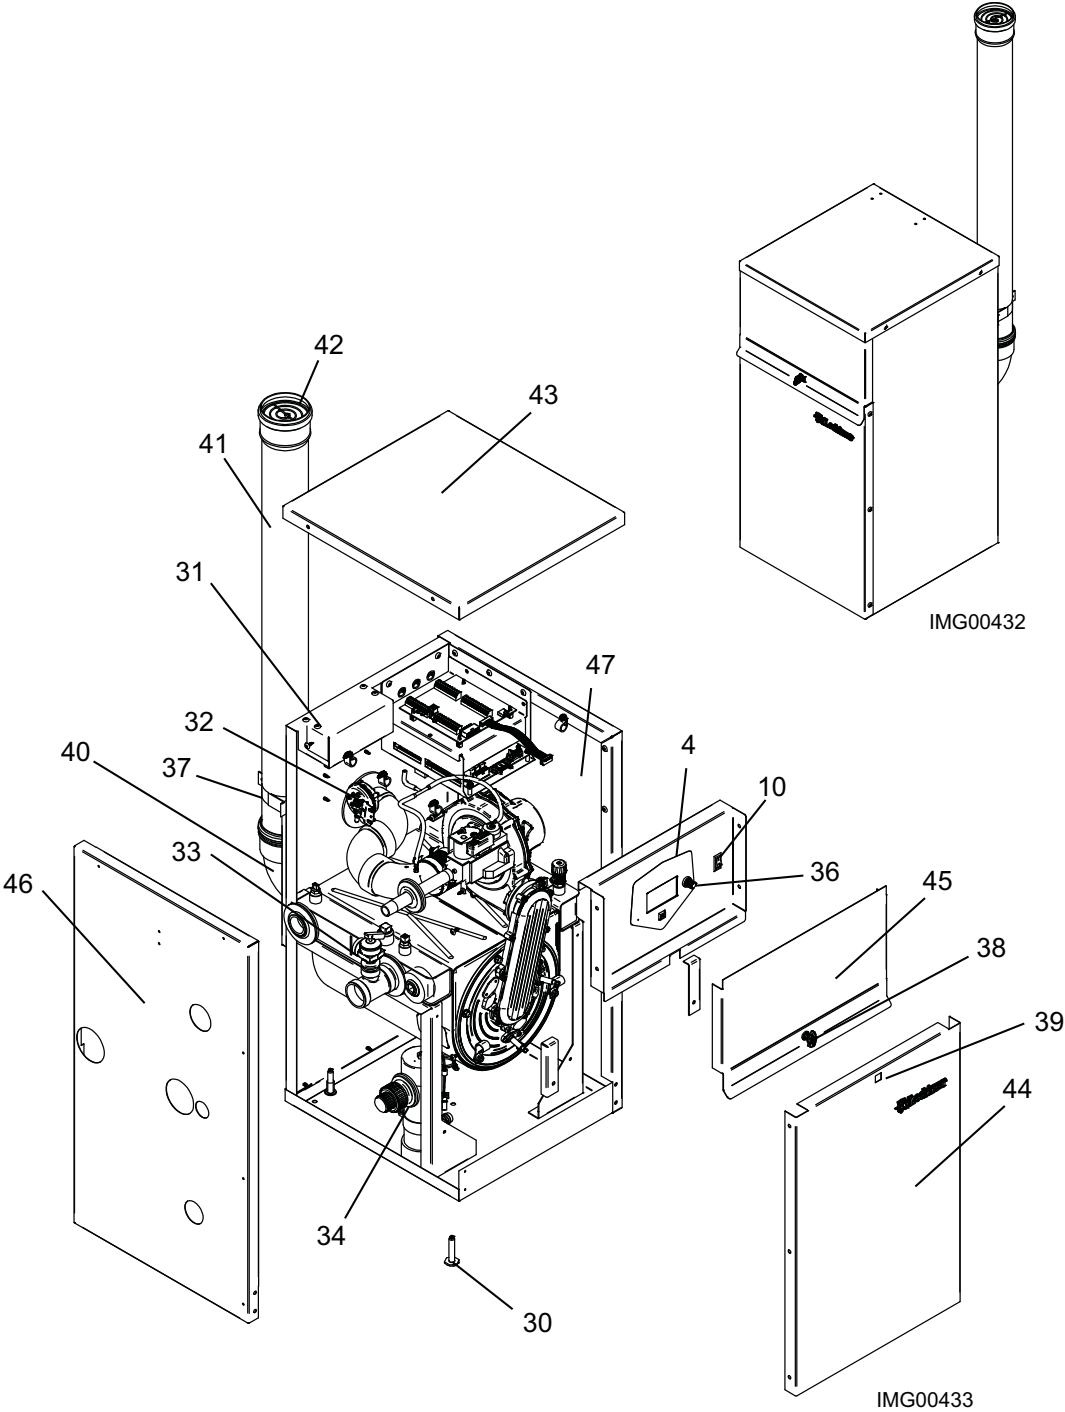

Outdoor Knight
Heating Boilers
OK 151 thru 286