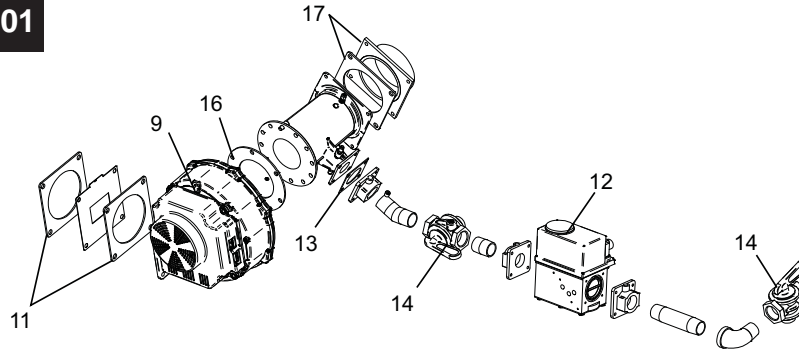

GAS TRAIN 601-801

IMG00431