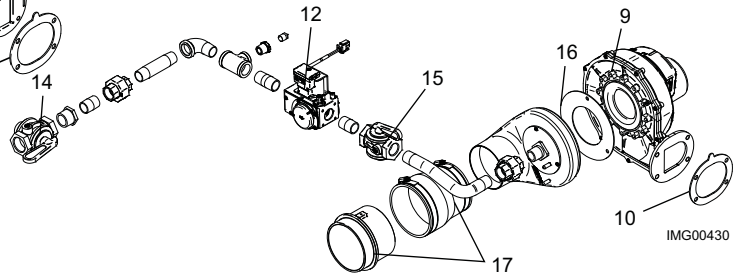

GAS TRAIN 501

IMG00430