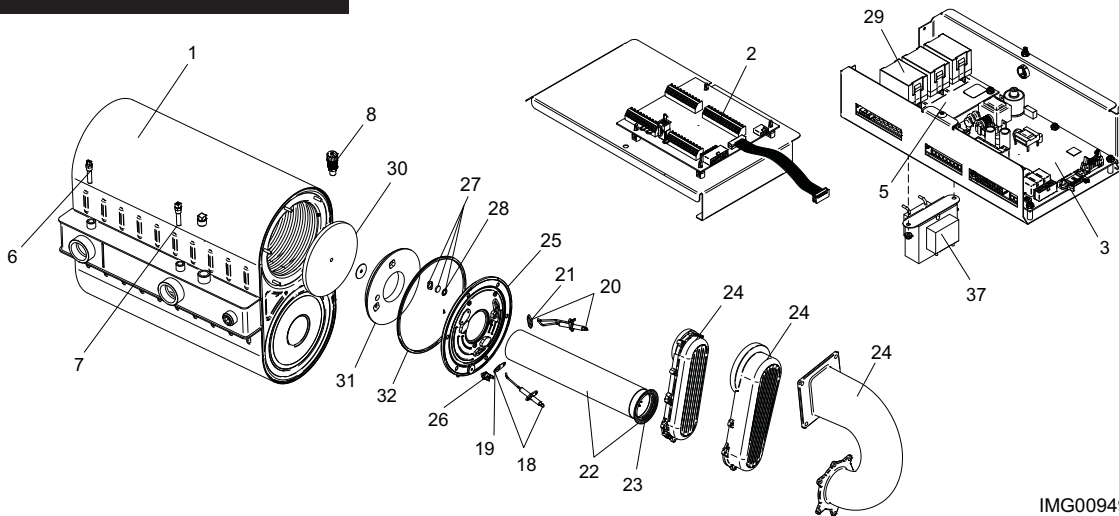

IMG00429

GAS TRAIN 501

IMG00430

GAS TRAIN 601-801

IMG00431

HEAT EXCHANGER 400-801

IMG00949

CONTROL PANEL

ITEM NO.	PART NO.	DESCRIPTION	MODEL
HEAT EXCHANGER ASSEMBLY			
1	100147457	HEAT EXCHANGER - ASME - H STAMP 399 MBH	OK 400
1	100147458	HEAT EXCHANGER - ASME - H STAMP 500 MBH	OK 501
1	100147460	HEAT EXCHANGER - ASME - H STAMP 600 MBH	OK 601
1	100147461	HEAT EXCHANGER - ASME - H STAMP 700 MBH	OK 701
1	100147462	HEAT EXCHANGER - ASME - H STAMP 800 MBH	OK 801
CONTROLS			
2	100208459*	LOW VOLTAGE CONNECTION BOARD	ALL
3	100167823*	INTEGRATED CONTROL BOARD, BEGINNING SERIAL H10	OK 400
3	100167794*	INTEGRATED CONTROL BOARD, PRIOR TO H10	OK 501
3	100167825*	INTEGRATED CONTROL BOARD, BEGINNING SERIAL H10	OK 601 - 801
4	100208458*	USER INTERFACE CONTROL	ALL
-	100289522	OVERLAY LABEL, USER INTERFACE	ALL
5	100208493*	PUMP RELAY BOARD, 1.5 HP	ALL
6	100208549*	INLET SENSOR	ALL
7	100208544*	OUTLET SENSOR	ALL