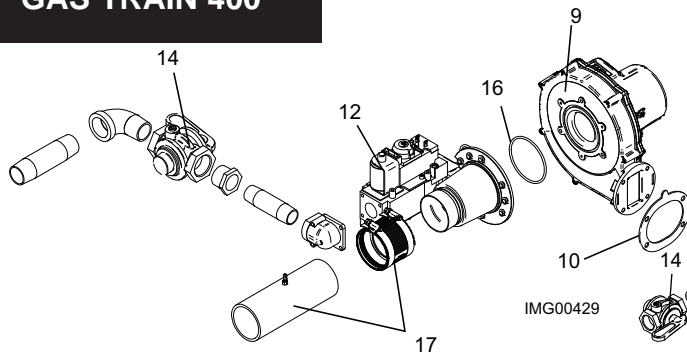

GAS TRAIN 400

IMG00429