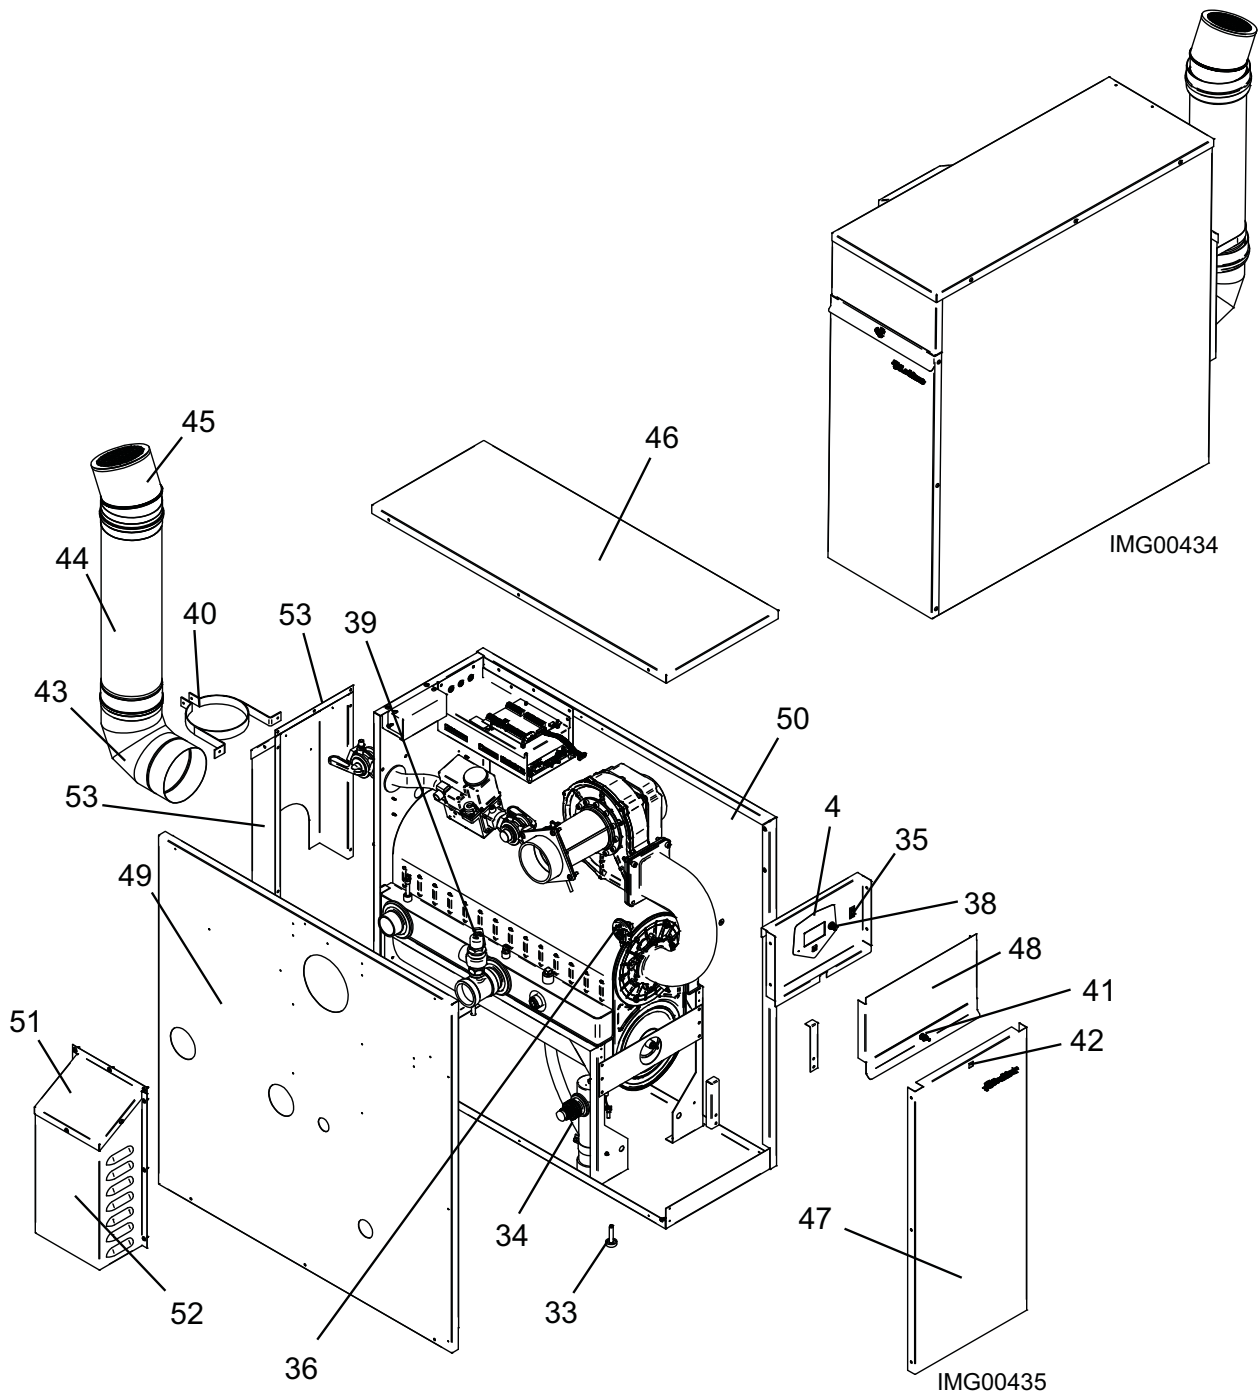

Replacement Parts List

Outdoor Knight XL Heating Boilers OK 400 thru 801