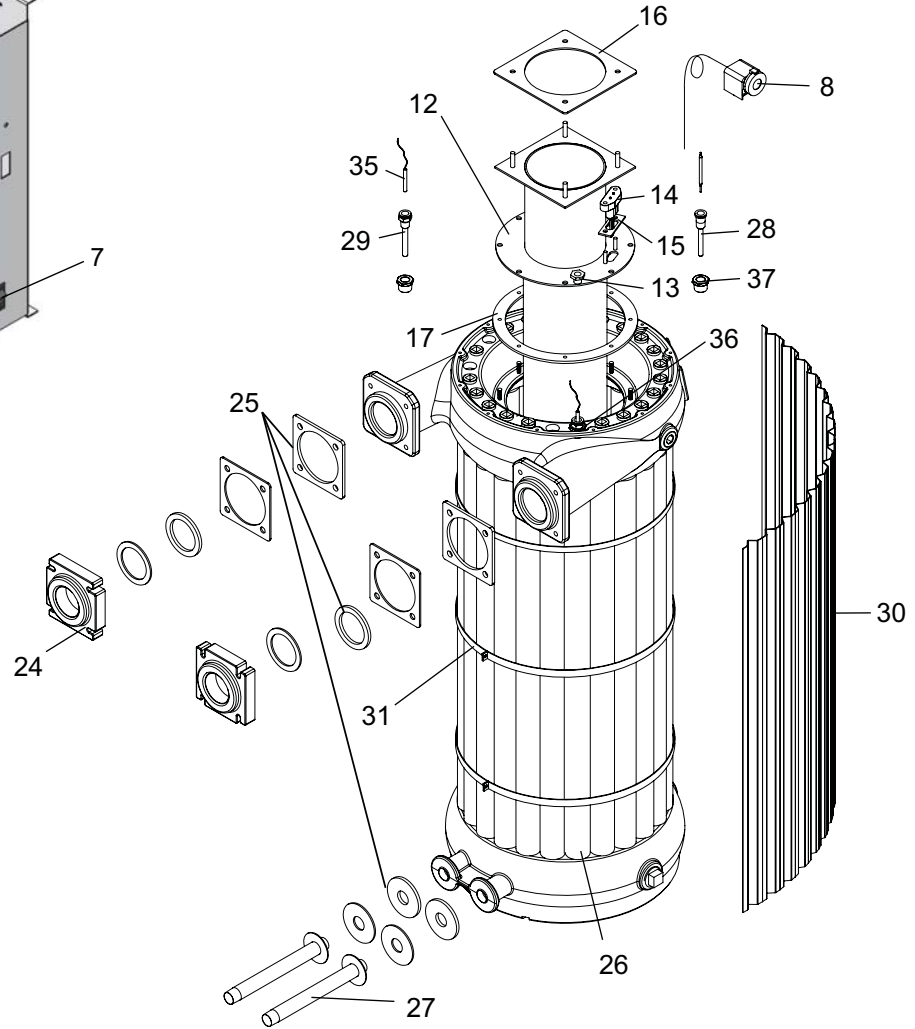

CONTROL PANEL

HEAT EXCHANGER ASSEMBLY

GAS TRAIN ASSEMBLY

ITEM NO.	PART NO.	DESCRIPTION	MODEL NO.
CONTROLS			
1	100145022	FAN ASSEMBLY	PB/PF 1501-2001
2	100208376*	PRESSURE SWITCH, 4.1" WATER COLUMN	PB/PF 1501-2001-M9
2	100208380*	PRESSURE SWITCH, 1.05" WATER COLUMN	PB/PF 1501/2001-B9
2	100288424*	PRESSURE SWITCH, 1.20" WATER COLUMN	PB/PF 1701-B9
3	100274823	LOW VOLTAGE CONNECTION BOARD	ALL
3	100274735	LOW VOLTAGE CONNECTION BOARD	ALL
4	100276786	USER INTERFACE DISPLAY, LCD	ALL
5	100293702*	MAIN CONTROL BOARD	ALL
6	100276779*	COMMUNICATION CONTROL BOARD	ALL
7	100208242	ON / OFF SWITCH W/ I-O SYMBOL	ALL
8	100208174*	HIGH LIMIT, MANUAL RESET	ALL PB
8	100208179	HIGH LIMIT W/ MANUAL RESET, 110-230 DEG.	ALL PF
9	100208230	TRANSFORMER, 24V, 40VA	ALL
10	100208509*	RELAY, 120VAC, 60HZ, 10.8 AMP	ALL
11	100208653*	FLOW SWITCH W/ PADDLE, INDOOR	ALL
GAS TRAIN ASSEMBLIES			
12	100135330	MAIN BURNER ASSEMBLY	PF/PB 1501
12	100135331	MAIN BURNER ASSEMBLY	PF/PB 1701
12	100135332	MAIN BURNER ASSEMBLY	PF/PB 2001
13	100208332	SIGHT GLASS, BURNER	ALL
14	100165937*	IGNITOR, HOT SURFACE	ALL
15	100208087	GASKET, IGNITOR	ALL
16	100208102*	GASKET, FAN	ALL
17	100208094*	GASKET, BURNER	ALL
18	100172024	GAS VALVE ASSEMBLY, NATURAL	PF/PB 1501
18	100172025	GAS VALVE ASSEMBLY, NATURAL	PF/PB 1701
18	100172026	GAS VALVE ASSEMBLY, NATURAL	PF/PB 2001
18	100171939	GAS VALVE ASSEMBLY, LP	PF/PB 1501
18	100171940	GAS VALVE ASSEMBLY, LP	PF/PB 1701
18	100171941	GAS VALVE ASSEMBLY, LP	PF/PB 2001
19	100171780	VENTURI ASSEMBLY	PF/PB 1501-1701
19	100171763	VENTURI ASSEMBLY	PF/PB 2001
20	100233698*	GASKET, FAN / VENTURI	ALL
21	100208105*	GASKET, FLANGE VENTURI	ALL
22	100288549	1-1/2" GAS SHUT-OFF VALVE W/ TAP	ALL
23	100169749	FLANGE, GAS VALVE, 1-1/4" NPT	ALL
HEAT EXCHANGERS			
24	100288575	FLANGE, PRIMARY, HEAT EXCHANGER	ALL
25	100233672	GASKET, TOP HEADER FLANGE	ALL
26	100147436	HEAT EXCHANGER (HLW)	PF 1501
26	100147437	HEAT EXCHANGER (HLW)	PF 1701
26	100147438	HEAT EXCHANGER (HLW)	PF 2001
26	100147444	HEAT EXCHANGER (H)	PB 1501
26	100147445	HEAT EXCHANGER (H)	PB 1701
26	100147446	HEAT EXCHANGER (H)	PB 2001
27	100141598	DRAIN VALVE KIT	PB
27	100141604	DRAIN VALVE KIT	PF
MISCELLANEOUS			
28	100233613*	HIGH LIMIT THERMOSTAT BULB WELL, 3/8 NPT	ALL
29	100233695*	HIGH LIMIT THERMOSTAT BULB WELL, 3/8 NPT	ALL
30	100290360	V-BAFFLE (24)	PF/PB 1501
30	100290391	V-BAFFLE (24)	PF/PB 1701