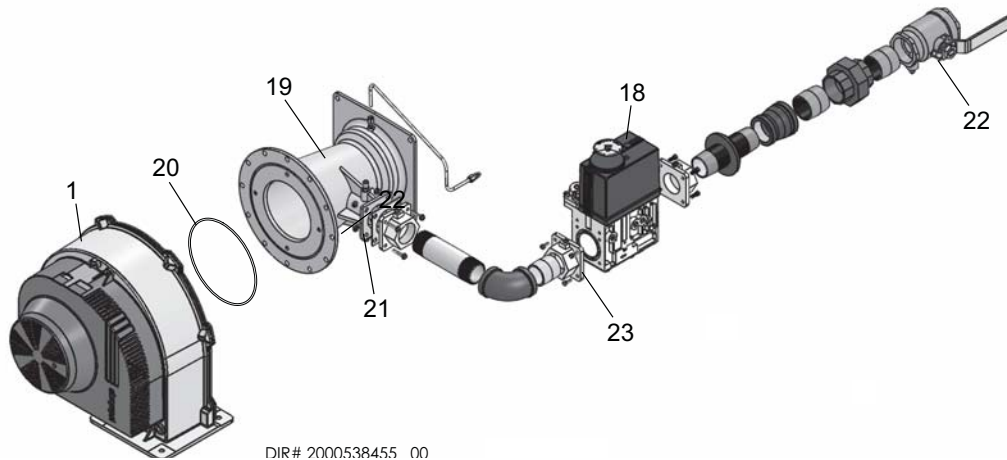

CONTROL PANEL

HEAT EXCHANGER ASSEMBLY

GAS TRAIN ASSEMBLY

ITEM NO.	PART NO.	DESCRIPTION	MODEL NO.
CONTROLS			
1	100145022	FAN ASSEMBLY	PB/PF 1501-2001
2	100208376*	PRESSURE SWITCH, 4.1" WATER COLUMN	PB/PF 1501-2001-M9
2	100208380*	PRESSURE SWITCH, 1.05" WATER COLUMN	PB/PF 1501/2001-B9
2	100288424*	PRESSURE SWITCH, 1.20" WATER COLUMN	PB/PF 1701-B9
3	100274823	LOW VOLTAGE CONNECTION BOARD	ALL
3	100274735	LOW VOLTAGE CONNECTION BOARD	ALL
4	100276786	USER INTERFACE DISPLAY, LCD	ALL
5	100293702*	MAIN CONTROL BOARD	ALL
6	100276779*	COMMUNICATION CONTROL BOARD	ALL
7	100208242	ON / OFF SWITCH W/ I-O SYMBOL	ALL
8	100208174*	HIGH LIMIT, MANUAL RESET	ALL PB
8	100208179	HIGH LIMIT W/ MANUAL RESET, 110-230 DEG.	ALL PF
9	100208230	TRANSFORMER, 24V, 40VA	ALL
10	100208509*	RELAY, 120VAC, 60HZ, 10.8 AMP	ALL
11	100208653*	FLOW SWITCH W/ PADDLE, INDOOR	ALL
GAS TRAIN ASSEMBLIES			
12	100135330	MAIN BURNER ASSEMBLY	PF/PB 1501
12	100135331	MAIN BURNER ASSEMBLY	PF/PB 1701
12	100135332	MAIN BURNER ASSEMBLY	PF/PB 2001
13	100208332	SIGHT GLASS, BURNER	ALL
14	100165937*	IGNITOR, HOT SURFACE	ALL
15	100208087	GASKET, IGNITOR	ALL
16	100208102*	GASKET, FAN	ALL
17	100208094*	GASKET, BURNER	ALL
18	100172024	GAS VALVE ASSEMBLY, NATURAL	PF/PB 1501
18	100172025	GAS VALVE ASSEMBLY, NATURAL	PF/PB 1701
18	100172026	GAS VALVE ASSEMBLY, NATURAL	PF/PB 2001
18	100171939	GAS VALVE ASSEMBLY, LP	PF/PB 1501
18	100171940	GAS VALVE ASSEMBLY, LP	PF/PB 1701
18	100171941	GAS VALVE ASSEMBLY, LP	PF/PB 2001
19	100171780	VENTURI ASSEMBLY	PF/PB 1501-1701
19	100171763	VENTURI ASSEMBLY	PF/PB 2001
20	100233698*	GASKET, FAN / VENTURI	ALL
21	100208105*	GASKET, FLANGE VENTURI	ALL
22	100288549	1-1/2" GAS SHUT-OFF VALVE W/ TAP	ALL
23	100169749	FLANGE, GAS VALVE, 1-1/4" NPT	ALL
HEAT EXCHANGERS			
24	100288575	FLANGE, PRIMARY, HEAT EXCHANGER	ALL
25	100233672	GASKET, TOP HEADER FLANGE	ALL
26	100147436	HEAT EXCHANGER (HLW)	PF 1501
26	100147437	HEAT EXCHANGER (HLW)	PF 1701
26	100147438	HEAT EXCHANGER (HLW)	PF 2001
26	100147444	HEAT EXCHANGER (H)	PB 1501
26	100147445	HEAT EXCHANGER (H)	PB 1701
26	100147446	HEAT EXCHANGER (H)	PB 2001
27	100141598	DRAIN VALVE KIT	PB
27	100141604	DRAIN VALVE KIT	PF
MISCELLANEOUS			
28	100233613*	HIGH LIMIT THERMOSTAT BULB WELL, 3/8 NPT	ALL
29	100233695*	HIGH LIMIT THERMOSTAT BULB WELL, 3/8 NPT	ALL
30	100290360	V-BAFFLE (24)	PF/PB 1501
30	100290391	V-BAFFLE (24)	PF/PB 1701