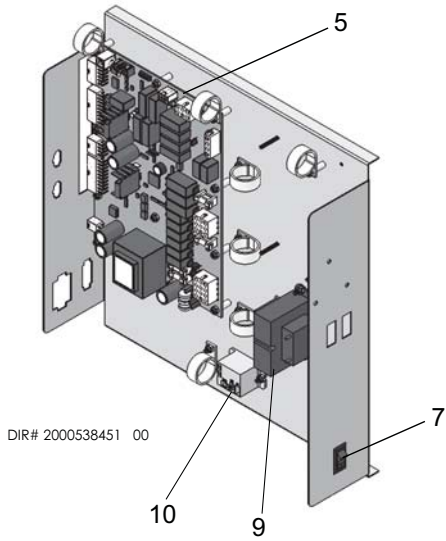

CONTROL PANEL

HEAT EXCHANGER ASSEMBLY

GAS TRAIN ASSEMBLY

ITEM NO.	PART NO.	DESCRIPTION	MODEL NO.
CONTROLS			
1	100145022	FAN ASSEMBLY	PB/PF 1501-2001
2	100208376*	PRESSURE SWITCH, 4.1" WATER COLUMN	PB/PF 1501-2001-M9
2	100208380*	PRESSURE SWITCH, 1.05" WATER COLUMN	PB/PF 1501/2001-B9
2	100288424*	PRESSURE SWITCH, 1.20" WATER COLUMN	PB/PF 1701-B9
3	100274823	LOW VOLTAGE CONNECTION BOARD	ALL
3	100274735	LOW VOLTAGE CONNECTION BOARD	ALL
4	100276786	USER INTERFACE DISPLAY, LCD	ALL
5	100293702*	MAIN CONTROL BOARD	ALL
6	100276779*	COMMUNICATION CONTROL BOARD	ALL
7	100208242	ON / OFF SWITCH W/ I-O SYMBOL	ALL
8	100208174*	HIGH LIMIT, MANUAL RESET	ALL PB
8	100208179	HIGH LIMIT W/ MANUAL RESET, 110-230 DEG.	ALL PF
9	100208230	TRANSFORMER, 24V, 40VA	ALL
10	100208509*	RELAY, 120VAC, 60HZ, 10.8 AMP	ALL
11	100208653*	FLOW SWITCH W/ PADDLE, INDOOR	ALL
GAS TRAIN ASSEMBLIES			
12	100135330	MAIN BURNER ASSEMBLY	PF/PB 1501
12	100135331	MAIN BURNER ASSEMBLY	PF/PB 1701
12	100135332	MAIN BURNER ASSEMBLY	PF/PB 2001
13	100208332	SIGHT GLASS, BURNER	ALL
14	100165937*	IGNITOR, HOT SURFACE	ALL
15	100208087	GASKET, IGNITOR	ALL
16	100208102*	GASKET, FAN	ALL
17	100208094*	GASKET, BURNER	ALL
18	100172024	GAS VALVE ASSEMBLY, NATURAL	PF/PB 1501
18	100172025	GAS VALVE ASSEMBLY, NATURAL	PF/PB 1701
18	100172026	GAS VALVE ASSEMBLY, NATURAL	PF/PB 2001
18	100171939	GAS VALVE ASSEMBLY, LP	PF/PB 1501
18	100171940	GAS VALVE ASSEMBLY, LP	PF/PB 1701
18	100171941	GAS VALVE ASSEMBLY, LP	PF/PB 2001
19	100171780	VENTURI ASSEMBLY	PF/PB 1501-1701
19	100171763	VENTURI ASSEMBLY	PF/PB 2001
20	100233698*	GASKET, FAN / VENTURI	ALL
21	100208105*	GASKET, FLANGE VENTURI	ALL
22	100288549	1-1/2" GAS SHUT-OFF VALVE W/ TAP	ALL
23	100169749	FLANGE, GAS VALVE, 1-1/4" NPT	ALL
HEAT EXCHANGERS			
24	100288575	FLANGE, PRIMARY, HEAT EXCHANGER	ALL
25	100233672	GASKET, TOP HEADER FLANGE	ALL
26	100147436	HEAT EXCHANGER (HLW)	PF 1501
26	100147437	HEAT EXCHANGER (HLW)	PF 1701
26	100147438	HEAT EXCHANGER (HLW)	PF 2001
26	100147444	HEAT EXCHANGER (H)	PB 1501
26	100147445	HEAT EXCHANGER (H)	PB 1701
26	100147446	HEAT EXCHANGER (H)	PB 2001
27	100141598	DRAIN VALVE KIT	PB
27	100141604	DRAIN VALVE KIT	PF
MISCELLANEOUS			
28	100233613*	HIGH LIMIT THERMOSTAT BULB WELL, 3/8 NPT	ALL
29	100233695*	HIGH LIMIT THERMOSTAT BULB WELL, 3/8 NPT	ALL
30	100290360	V-BAFFLE (24)	PF/PB 1501
30	100290391	V-BAFFLE (24)	PF/PB 1701