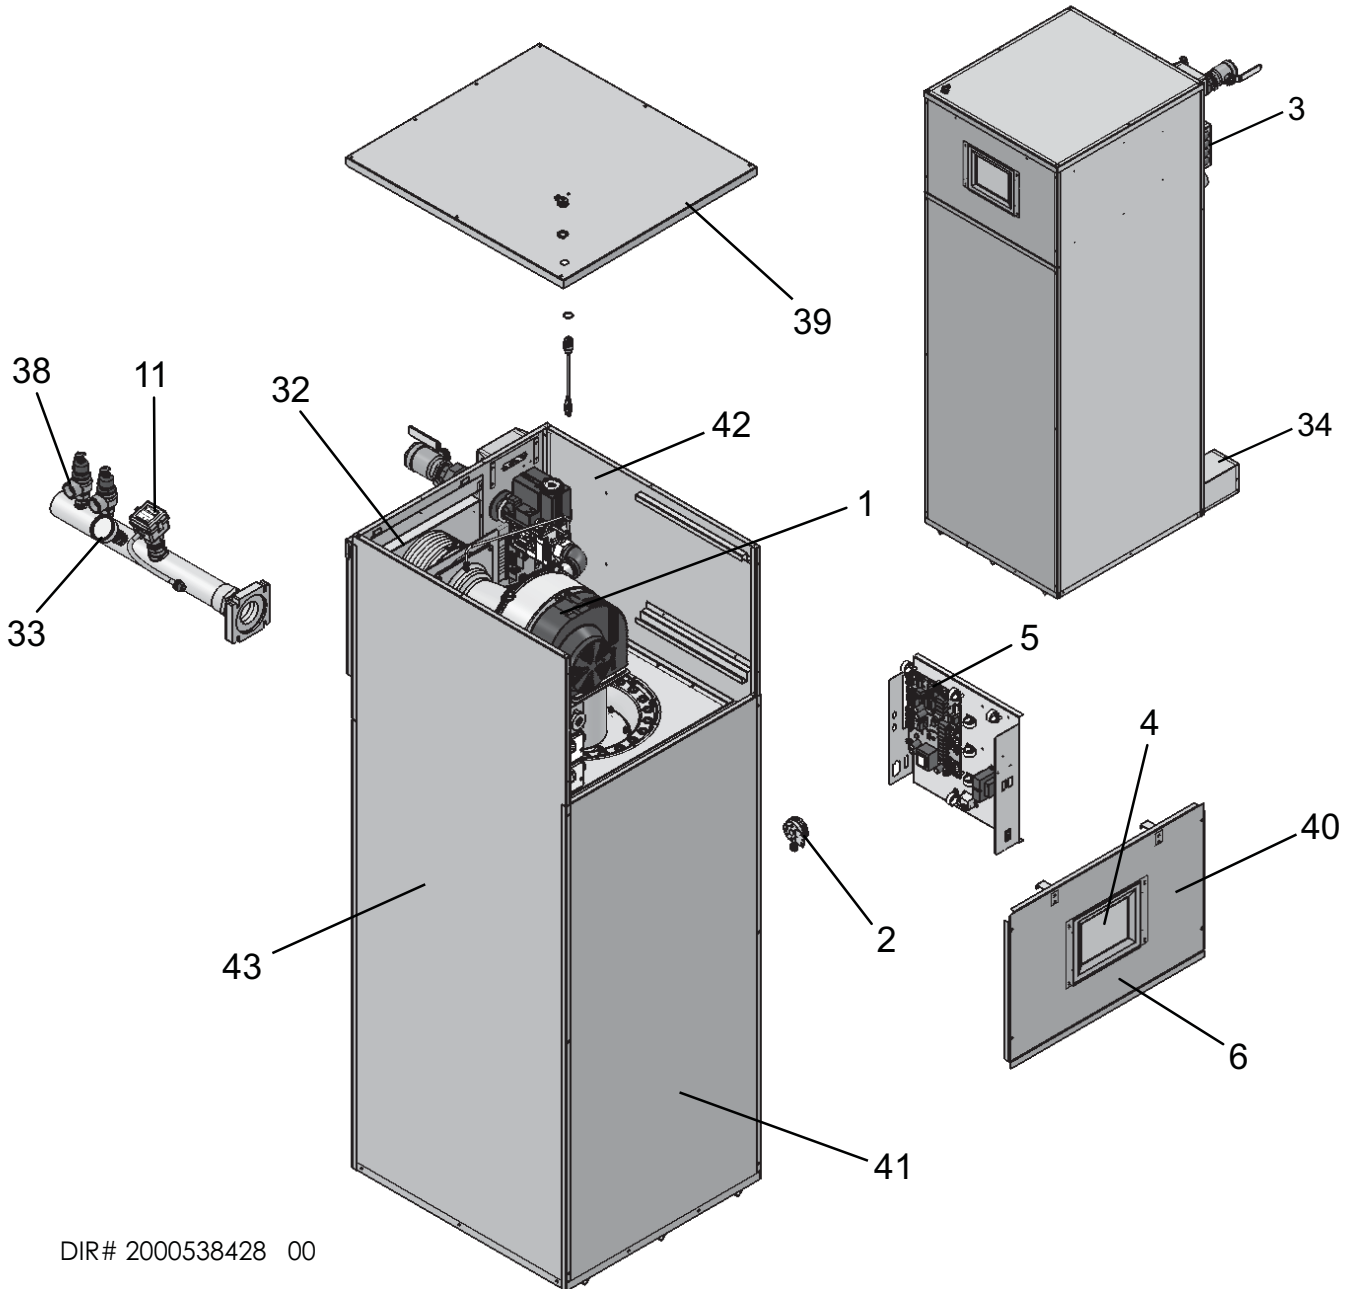

CONTROL PANEL

HEAT EXCHANGER ASSEMBLY

GAS TRAIN ASSEMBLY

ITEM NO.	PART NO.	DESCRIPTION	MODEL NO.
CONTROLS			
1	100145022	FAN ASSEMBLY	PB/PF 1501-2001
2	100208376*	PRESSURE SWITCH, 4.1" WATER COLUMN	PB/PF 1501-2001-M9
2	100208380*	PRESSURE SWITCH, 1.05" WATER COLUMN	PB/PF 1501/2001-B9
2	100288424*	PRESSURE SWITCH, 1.20" WATER COLUMN	PB/PF 1701-B9
3	100274823	LOW VOLTAGE CONNECTION BOARD	ALL
3	100274735	LOW VOLTAGE CONNECTION BOARD	ALL
4	100276786	USER INTERFACE DISPLAY, LCD	ALL
5	100293702*	MAIN CONTROL BOARD	ALL
6	100276779*	COMMUNICATION CONTROL BOARD	ALL
7	100208242	ON / OFF SWITCH W/ I-O SYMBOL	ALL
8	100208174*	HIGH LIMIT, MANUAL RESET	ALL PB
8	100208179	HIGH LIMIT W/ MANUAL RESET, 110-230 DEG.	ALL PF
9	100208230	TRANSFORMER, 24V, 40VA	ALL
10	100208509*	RELAY, 120VAC, 60HZ, 10.8 AMP	ALL
11	100208653*	FLOW SWITCH W/ PADDLE, INDOOR	ALL
GAS TRAIN ASSEMBLIES			
12	100135330	MAIN BURNER ASSEMBLY	PF/PB 1501
12	100135331	MAIN BURNER ASSEMBLY	PF/PB 1701
12	100135332	MAIN BURNER ASSEMBLY	PF/PB 2001
13	100208332	SIGHT GLASS, BURNER	ALL
14	100165937*	IGNITOR, HOT SURFACE	ALL
15	100208087	GASKET, IGNITOR	ALL
16	100208102*	GASKET, FAN	ALL
17	100208094*	GASKET, BURNER	ALL
18	100172024	GAS VALVE ASSEMBLY, NATURAL	PF/PB 1501
18	100172025	GAS VALVE ASSEMBLY, NATURAL	PF/PB 1701
18	100172026	GAS VALVE ASSEMBLY, NATURAL	PF/PB 2001
18	100171939	GAS VALVE ASSEMBLY, LP	PF/PB 1501
18	100171940	GAS VALVE ASSEMBLY, LP	PF/PB 1701
18	100171941	GAS VALVE ASSEMBLY, LP	PF/PB 2001
19	100171780	VENTURI ASSEMBLY	PF/PB 1501-1701
19	100171763	VENTURI ASSEMBLY	PF/PB 2001
20	100233698*	GASKET, FAN / VENTURI	ALL
21	100208105*	GASKET, FLANGE VENTURI	ALL
22	100288549	1-1/2" GAS SHUT-OFF VALVE W/ TAP	ALL
23	100169749	FLANGE, GAS VALVE, 1-1/4" NPT	ALL
HEAT EXCHANGERS			
24	100288575	FLANGE, PRIMARY, HEAT EXCHANGER	ALL
25	100233672	GASKET, TOP HEADER FLANGE	ALL
26	100147436	HEAT EXCHANGER (HLW)	PF 1501
26	100147437	HEAT EXCHANGER (HLW)	PF 1701
26	100147438	HEAT EXCHANGER (HLW)	PF 2001
26	100147444	HEAT EXCHANGER (H)	PB 1501
26	100147445	HEAT EXCHANGER (H)	PB 1701
26	100147446	HEAT EXCHANGER (H)	PB 2001
27	100141598	DRAIN VALVE KIT	PB
27	100141604	DRAIN VALVE KIT	PF
MISCELLANEOUS			
28	100233613*	HIGH LIMIT THERMOSTAT BULB WELL, 3/8 NPT	ALL
29	100233695*	HIGH LIMIT THERMOSTAT BULB WELL, 3/8 NPT	ALL
30	100290360	V-BAFFLE (24)	PF/PB 1501
30	100290391	V-BAFFLE (24)	PF/PB 1701