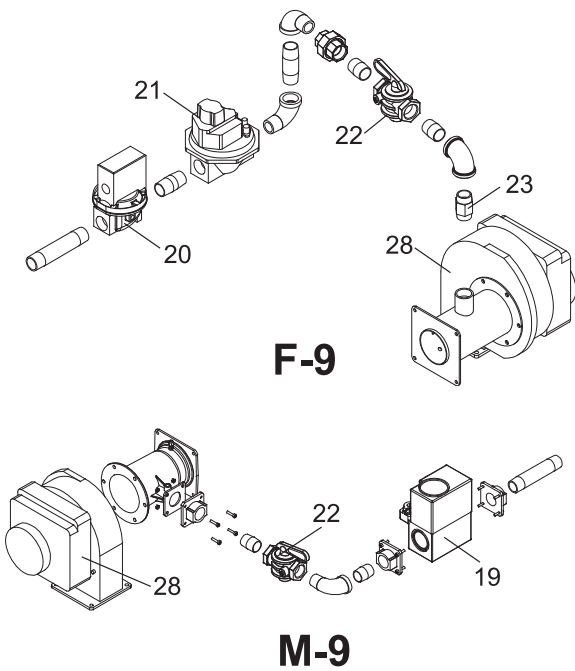

GAS TRAIN ASSEMBLY