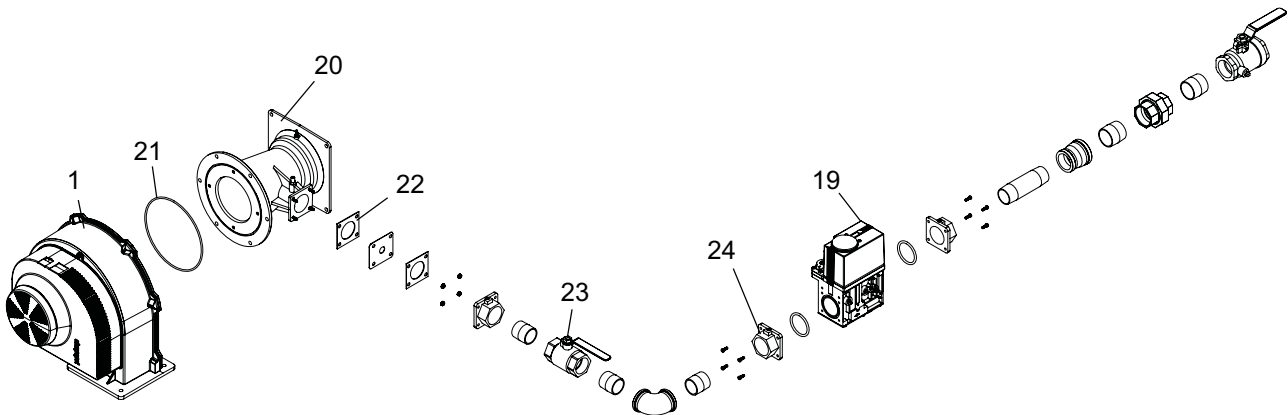

CONTROL PANEL

HEAT EXCHANGER ASSEMBLY

GAS TRAIN ASSEMBLY

ITEM NO.	PART NO.	DESCRIPTION	MODEL NO.
CONTROLS			
1	100145022	FAN REPLACEMENT ASSEMBLY	PB/PF 1501-2001
2	100166222	SWITCH, PRESSURE BEFORE D08	PB/PF 1501-2001-M9
2	100208376	SWITCH, PRESSURE AFTER D08	PB/PF 1501-2001-M9
2	100166223	SWITCH, PRESSURE BEFORE D08	PB/PF 1501/2001-B9
2	100208380	SWITCH, PRESSURE AFTER D08	PB/PF 1501/2001-B9
2	100166224	SWITCH, PRESSURE BEFORE D08	PB/PF 1701-B9
2	100166108	SWITCH, PRESSURE AFTER D08	PB/PF 1701-B9
3	100208498	CONNECTION BOARD	ALL
4	100208461	BOARD, CONTROL, USER INTERFACE	ALL
5	100208494	BOARD, CONTROL, MAIN	ALL
6	100208509	RELAY, PUMP	ALL
7	100208495	RELAY, 24VAC COIL	ALL
8	100208242	SWITCH, ON, OFF	ALL
9	100208174	HIGH LIMIT W/MANUAL RESET	ALL PB
9	100208179	HIGH LIMIT AUTO RESET	ALL PF
10	100208152	GAUGE, TEMPERATURE AND PRESSURE	ALL PB
11	100208448	VALVE, PRESSURE RELIEF, 1", 50#	PB 1501/1701
11	100208442	VALVE, PRESSURE RELIEF, 3/4", 50#	PB 2001
11	100208453	VALVE, T & P RELIEF, 1", 150#	All PF
12	100208653	SWITCH, FLOW	ALL
GAS TRAIN ASSEMBLIES			
13	100135330	MAIN BURNER ASSEMBLY	PF/PB 1501
13	100135331	MAIN BURNER ASSEMBLY	PF/PB 1701
13	100135332	MAIN BURNER ASSEMBLY	PF/PB 2001
14	100208332	SIGHT GLASS, 1/2"	ALL
15	100165937	IGNITOR, HOT SURFACE KIT	ALL
16	100208087	GASKET, IGNITER	ALL
17	100208102	GASKET, BURNER, FAN	ALL
18	100208094	GASKET, BURNER	ALL
19	100172024	GAS VALVE ASSEMBLY, NAT	PF/PB 1501
19	100172025	GAS VALVE ASSEMBLY, NAT	PF/PB 1701
19	100172026	GAS VALVE ASSEMBLY, NAT	PF/PB 2001
19	100171939	GAS VALVE ASSEMBLY, LP	PF/PB 1501
19	100171940	GAS VALVE ASSEMBLY, LP	PF/PB 1701
19	100171941	GAS VALVE ASSEMBLY, LP	PF/PB 2001
20	100171780	VALVE, VENTURI	PF/PB 1501-1701
20	100171763	VALVE, VENTURI	PF/PB 2001
21	100233698	GASKET FAN, VENTURI	ALL
22	100208105	GASKET, GAS TRAIN	ALL
23	100171912	VALVE, BALL, 1.5"	ALL
24	100169749	FLANGE, GAS 1 1/4" NPT	ALL
HEAT EXCHANGERS			
25	100173872	FLANGE	ALL
26	100233672	GASKET, TOP HEADER FLANGE 1/4"	ALL
27	100147436	HEAT EXCHANGER (HLW)	PF 1501
27	100147437	HEAT EXCHANGER (HLW)	PF 1701
27	100147438	HEAT EXCHANGER (HLW)	PF 2001
27	100147444	HEAT EXCHANGER (H)	PB 1501
27	100147445	HEAT EXCHANGER (H)	PB 1701
27	100147446	HEAT EXCHANGER (H)	PB 2001
28	100141598	DRAIN VALVE KIT	PB
28	100141604	DRAIN VALVE KIT	PF