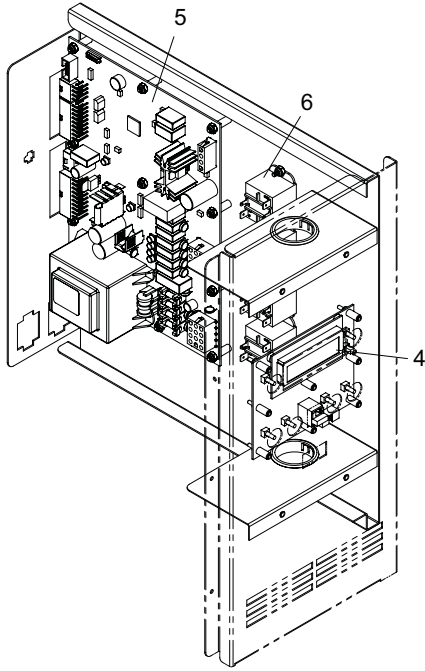

CONTROL PANEL

HEAT EXCHANGER ASSEMBLY

GAS TRAIN ASSEMBLY

ITEM NO.	PART NO.	DESCRIPTION	MODEL NO.
CONTROLS			
1	100145022	FAN REPLACEMENT ASSEMBLY	PB/PF 1501-2001
2	100166222	SWITCH, PRESSURE BEFORE D08	PB/PF 1501-2001-M9
2	100208376	SWITCH, PRESSURE AFTER D08	PB/PF 1501-2001-M9
2	100166223	SWITCH, PRESSURE BEFORE D08	PB/PF 1501/2001-B9
2	100208380	SWITCH, PRESSURE AFTER D08	PB/PF 1501/2001-B9
2	100166224	SWITCH, PRESSURE BEFORE D08	PB/PF 1701-B9
2	100166108	SWITCH, PRESSURE AFTER D08	PB/PF 1701-B9
3	100208498	CONNECTION BOARD	ALL
4	100208461	BOARD, CONTROL, USER INTERFACE	ALL
5	100208494	BOARD, CONTROL, MAIN	ALL
6	100208509	RELAY, PUMP	ALL
7	100208495	RELAY, 24VAC COIL	ALL
8	100208242	SWITCH, ON, OFF	ALL
9	100208174	HIGH LIMIT W/MANUAL RESET	ALL PB
9	100208179	HIGH LIMIT AUTO RESET	ALL PF
10	100208152	GAUGE, TEMPERATURE AND PRESSURE	ALL PB
11	100208448	VALVE, PRESSURE RELIEF, 1", 50#	PB 1501/1701
11	100208442	VALVE, PRESSURE RELIEF, 3/4", 50#	PB 2001
11	100208453	VALVE, T & P RELIEF, 1", 150#	All PF
12	100208653	SWITCH, FLOW	ALL
GAS TRAIN ASSEMBLIES			
13	100135330	MAIN BURNER ASSEMBLY	PF/PB 1501
13	100135331	MAIN BURNER ASSEMBLY	PF/PB 1701
13	100135332	MAIN BURNER ASSEMBLY	PF/PB 2001
14	100208332	SIGHT GLASS, 1/2"	ALL
15	100165937	IGNITOR, HOT SURFACE KIT	ALL
16	100208087	GASKET, IGNITER	ALL
17	100208102	GASKET, BURNER, FAN	ALL
18	100208094	GASKET, BURNER	ALL
19	100172024	GAS VALVE ASSEMBLY, NAT	PF/PB 1501
19	100172025	GAS VALVE ASSEMBLY, NAT	PF/PB 1701
19	100172026	GAS VALVE ASSEMBLY, NAT	PF/PB 2001
19	100171939	GAS VALVE ASSEMBLY, LP	PF/PB 1501
19	100171940	GAS VALVE ASSEMBLY, LP	PF/PB 1701
19	100171941	GAS VALVE ASSEMBLY, LP	PF/PB 2001
20	100171780	VALVE, VENTURI	PF/PB 1501-1701
20	100171763	VALVE, VENTURI	PF/PB 2001
21	100233698	GASKET FAN, VENTURI	ALL
22	100208105	GASKET, GAS TRAIN	ALL
23	100171912	VALVE, BALL, 1.5"	ALL
24	100169749	FLANGE, GAS 1 1/4" NPT	ALL
HEAT EXCHANGERS			
25	100173872	FLANGE	ALL
26	100233672	GASKET, TOP HEADER FLANGE 1/4"	ALL
27	100147436	HEAT EXCHANGER (HLW)	PF 1501
27	100147437	HEAT EXCHANGER (HLW)	PF 1701
27	100147438	HEAT EXCHANGER (HLW)	PF 2001
27	100147444	HEAT EXCHANGER (H)	PB 1501
27	100147445	HEAT EXCHANGER (H)	PB 1701
27	100147446	HEAT EXCHANGER (H)	PB 2001
28	100141598	DRAIN VALVE KIT	PB
28	100141604	DRAIN VALVE KIT	PF