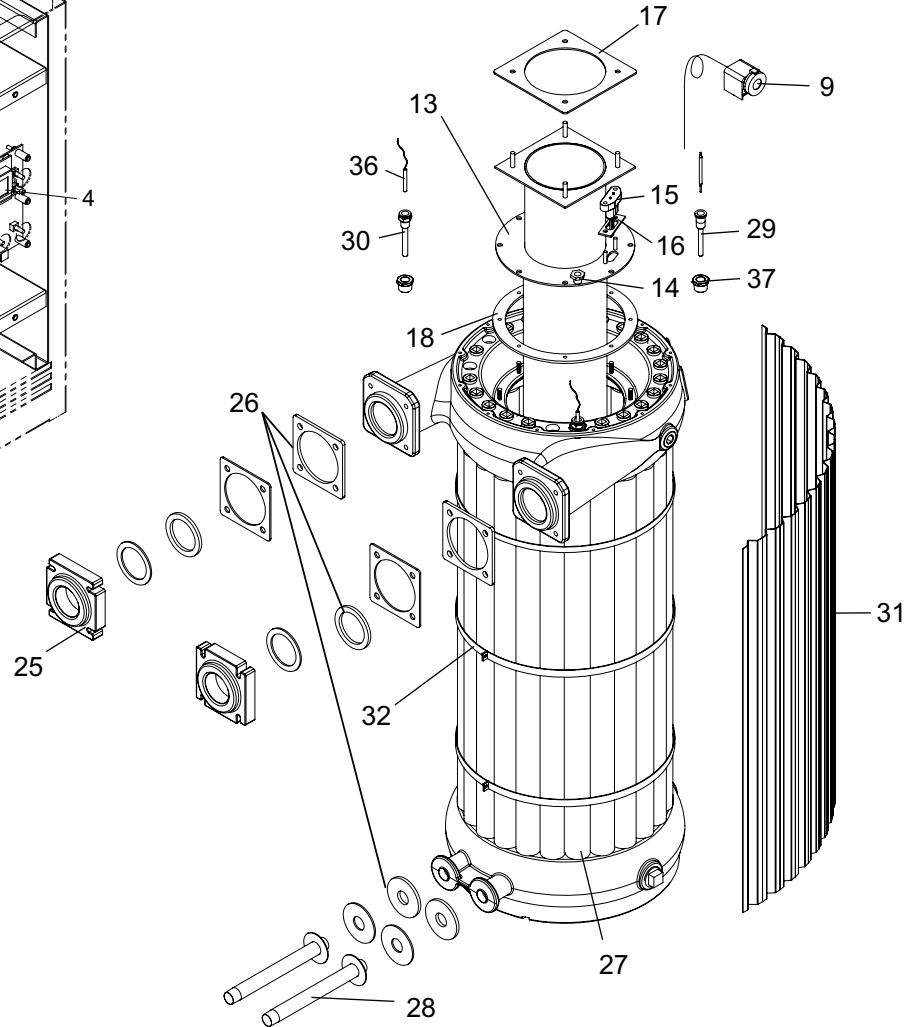

CONTROL PANEL

HEAT EXCHANGER ASSEMBLY

GAS TRAIN ASSEMBLY

ITEM NO.	PART NO.	DESCRIPTION	MODEL NO.
CONTROLS			
1	100145022	FAN REPLACEMENT ASSEMBLY	PB/PF 1501-2001
2	100166222	SWITCH, PRESSURE BEFORE D08	PB/PF 1501-2001-M9
2	100208376	SWITCH, PRESSURE AFTER D08	PB/PF 1501-2001-M9
2	100166223	SWITCH, PRESSURE BEFORE D08	PB/PF 1501/2001-B9
2	100208380	SWITCH, PRESSURE AFTER D08	PB/PF 1501/2001-B9
2	100166224	SWITCH, PRESSURE BEFORE D08	PB/PF 1701-B9
2	100166108	SWITCH, PRESSURE AFTER D08	PB/PF 1701-B9
3	100208498	CONNECTION BOARD	ALL
4	100208461	BOARD, CONTROL, USER INTERFACE	ALL
5	100208494	BOARD, CONTROL, MAIN	ALL
6	100208509	RELAY, PUMP	ALL
7	100208495	RELAY, 24VAC COIL	ALL
8	100208242	SWITCH, ON, OFF	ALL
9	100208174	HIGH LIMIT W/MANUAL RESET	ALL PB
9	100208179	HIGH LIMIT AUTO RESET	ALL PF
10	100208152	GAUGE, TEMPERATURE AND PRESSURE	ALL PB
11	100208448	VALVE, PRESSURE RELIEF, 1", 50#	PB 1501/1701
11	100208442	VALVE, PRESSURE RELIEF, 3/4", 50#	PB 2001
11	100208453	VALVE, T & P RELIEF, 1", 150#	All PF
12	100208653	SWITCH, FLOW	ALL
GAS TRAIN ASSEMBLIES			
13	100135330	MAIN BURNER ASSEMBLY	PF/PB 1501
13	100135331	MAIN BURNER ASSEMBLY	PF/PB 1701
13	100135332	MAIN BURNER ASSEMBLY	PF/PB 2001
14	100208332	SIGHT GLASS, 1/2"	ALL
15	100165937	IGNITOR, HOT SURFACE KIT	ALL
16	100208087	GASKET, IGNITER	ALL
17	100208102	GASKET, BURNER, FAN	ALL
18	100208094	GASKET, BURNER	ALL
19	100172024	GAS VALVE ASSEMBLY, NAT	PF/PB 1501
19	100172025	GAS VALVE ASSEMBLY, NAT	PF/PB 1701
19	100172026	GAS VALVE ASSEMBLY, NAT	PF/PB 2001
19	100171939	GAS VALVE ASSEMBLY, LP	PF/PB 1501
19	100171940	GAS VALVE ASSEMBLY, LP	PF/PB 1701
19	100171941	GAS VALVE ASSEMBLY, LP	PF/PB 2001
20	100171780	VALVE, VENTURI	PF/PB 1501-1701
20	100171763	VALVE, VENTURI	PF/PB 2001
21	100233698	GASKET FAN, VENTURI	ALL
22	100208105	GASKET, GAS TRAIN	ALL
23	100171912	VALVE, BALL, 1.5"	ALL
24	100169749	FLANGE, GAS 1 1/4" NPT	ALL
HEAT EXCHANGERS			
25	100173872	FLANGE	ALL
26	100233672	GASKET, TOP HEADER FLANGE 1/4"	ALL
27	100147436	HEAT EXCHANGER (HLW)	PF 1501
27	100147437	HEAT EXCHANGER (HLW)	PF 1701
27	100147438	HEAT EXCHANGER (HLW)	PF 2001
27	100147444	HEAT EXCHANGER (H)	PB 1501
27	100147445	HEAT EXCHANGER (H)	PB 1701
27	100147446	HEAT EXCHANGER (H)	PB 2001
28	100141598	DRAIN VALVE KIT	PB
28	100141604	DRAIN VALVE KIT	PF