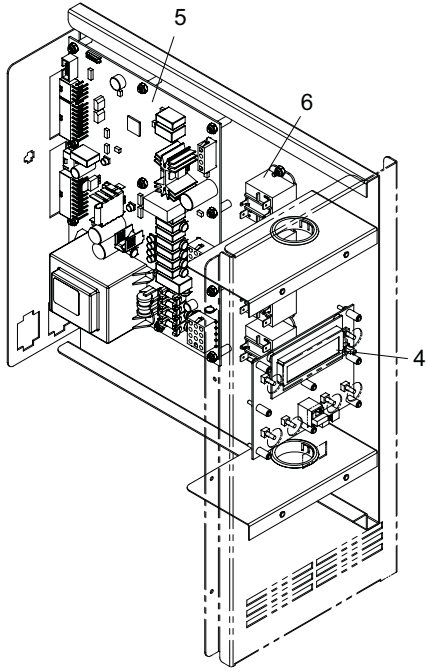

CONTROL PANEL

HEAT EXCHANGER ASSEMBLY

GAS TRAIN ASSEMBLY

ITEM NO.	PART NO.	DESCRIPTION	MODEL NO.
CONTROLS			
1	100145022	FAN REPLACEMENT ASSEMBLY	PB/PF 1501-2001
2	100166222	SWITCH, PRESSURE BEFORE D08	PB/PF 1501-2001-M9
2	100208376	SWITCH, PRESSURE AFTER D08	PB/PF 1501-2001-M9
2	100166223	SWITCH, PRESSURE BEFORE D08	PB/PF 1501/2001-B9
2	100208380	SWITCH, PRESSURE AFTER D08	PB/PF 1501/2001-B9
2	100166224	SWITCH, PRESSURE BEFORE D08	PB/PF 1701-B9
2	100166108	SWITCH, PRESSURE AFTER D08	PB/PF 1701-B9
3	100208498	CONNECTION BOARD	ALL
4	100208461	BOARD, CONTROL, USER INTERFACE	ALL
5	100208494	BOARD, CONTROL, MAIN	ALL
6	100208509	RELAY, PUMP	ALL
7	100208495	RELAY, 24VAC COIL	ALL
8	100208242	SWITCH, ON, OFF	ALL
9	100208174	HIGH LIMIT W/MANUAL RESET	ALL PB
9	100208179	HIGH LIMIT AUTO RESET	ALL PF
10	100208152	GAUGE, TEMPERATURE AND PRESSURE	ALL PB
11	100208448	VALVE, PRESSURE RELIEF, 1", 50#	PB 1501/1701
11	100208442	VALVE, PRESSURE RELIEF, 3/4", 50#	PB 2001
11	100208453	VALVE, T & P RELIEF, 1", 150#	All PF
12	100208653	SWITCH, FLOW	ALL
GAS TRAIN ASSEMBLIES			
13	100135330	MAIN BURNER ASSEMBLY	PF/PB 1501
13	100135331	MAIN BURNER ASSEMBLY	PF/PB 1701
13	100135332	MAIN BURNER ASSEMBLY	PF/PB 2001
14	100208332	SIGHT GLASS, 1/2"	ALL
15	100165937	IGNITOR, HOT SURFACE KIT	ALL
16	100208087	GASKET, IGNITER	ALL
17	100208102	GASKET, BURNER, FAN	ALL
18	100208094	GASKET, BURNER	ALL
19	100172024	GAS VALVE ASSEMBLY, NAT	PF/PB 1501
19	100172025	GAS VALVE ASSEMBLY, NAT	PF/PB 1701
19	100172026	GAS VALVE ASSEMBLY, NAT	PF/PB 2001
19	100171939	GAS VALVE ASSEMBLY, LP	PF/PB 1501
19	100171940	GAS VALVE ASSEMBLY, LP	PF/PB 1701
19	100171941	GAS VALVE ASSEMBLY, LP	PF/PB 2001
20	100171780	VALVE, VENTURI	PF/PB 1501-1701
20	100171763	VALVE, VENTURI	PF/PB 2001
21	100233698	GASKET FAN, VENTURI	ALL
22	100208105	GASKET, GAS TRAIN	ALL
23	100171912	VALVE, BALL, 1.5"	ALL
24	100169749	FLANGE, GAS 1 1/4" NPT	ALL
HEAT EXCHANGERS			
25	100173872	FLANGE	ALL
26	100233672	GASKET, TOP HEADER FLANGE 1/4"	ALL
27	100147436	HEAT EXCHANGER (HLW)	PF 1501
27	100147437	HEAT EXCHANGER (HLW)	PF 1701
27	100147438	HEAT EXCHANGER (HLW)	PF 2001
27	100147444	HEAT EXCHANGER (H)	PB 1501
27	100147445	HEAT EXCHANGER (H)	PB 1701
27	100147446	HEAT EXCHANGER (H)	PB 2001
28	100141598	DRAIN VALVE KIT	PB
28	100141604	DRAIN VALVE KIT	PF