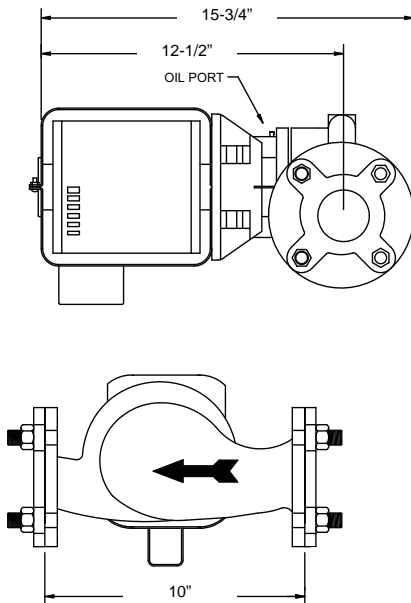

Installation Specifications

Pump	Recommended for Model Numbers	Maximum GPM	Based on Installation Type
ARM3044PAB	Copper-Fin Wtr Htr, CW(N,L) 0497-0747	55 GPM	Single Water Heater piped to Single Storage Tank
	Based on Minimum Pipe Diameter 2"	Based on Connecting piping Maximum 45 feet straight pipe with 6-Elbows, 2-Unions, 2-Ball Valves and 1-Cold Water Inlet Tee	

IMPORTANT: Read the Copper-fin 497-2067 Installation and Operation Manual. If the planned system exceeds the pump capacity in flow and/or head see "Pump Curves-All Pumps" for alternate pumps and pump curves.