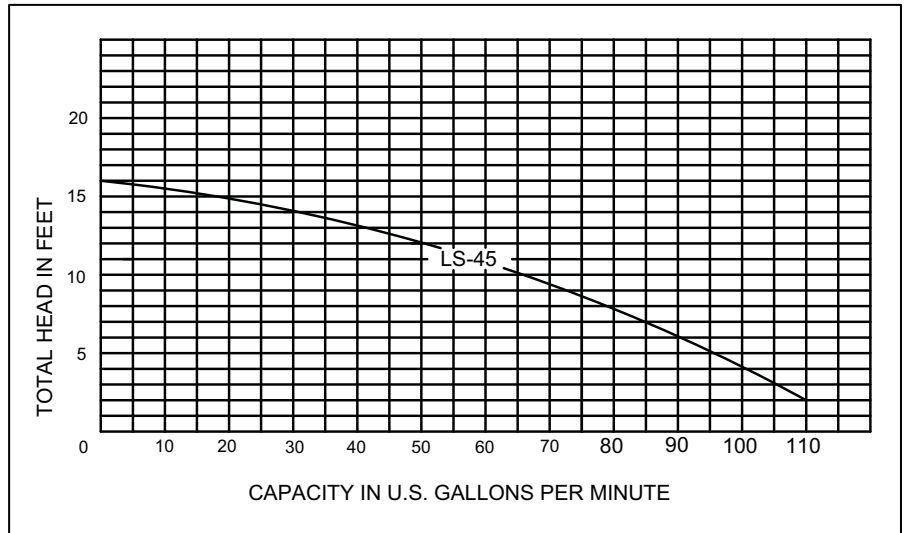

Installation Specifications

Pump	Recommended for Model Numbers	Maximum GPM	Based on Installation Type
ARM3044PAB	Copper-Fin Wtr Htr, CW(N,L) 0497-0747	55 GPM	Single Water Heater piped to Single Storage Tank
	Based on Minimum Pipe Diameter 2"	Based on Connecting piping Maximum 45 feet straight pipe with 6-Elbows, 2-Unions, 2-Ball Valves and 1-Cold Water Inlet Tee	

IMPORTANT: Read the Copper-fin 497-2067 Installation and Operation Manual. If the planned system exceeds the pump capacity in flow and/or head see "Pump Curves-All Pumps" for alternate pumps and pump curves.