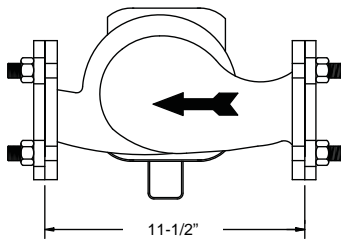

Lochinvar®
High Efficiency Water Heaters, Boilers and Pool Heaters

**PUMP
Recommendation**

PUMP-Rec-05 Rev C

**PUMP RECOMMENDATION FOR
COPPER-FIN 0987-2067 WATER HEATER**

Pump Specifications

Part No.	HorsePower	Flanges	Valute Material	Flange Material	Vendor	Vendor Product Series	Orientation
ARM3024PAB	1/2	2-1/2"	Brass	Brass	Armstrong	2B1050	Horizontal

Installation Specifications

Pump	Recommended for Model Numbers	Maximum GPM	Based on Installation Type
ARM3024PAB	Copper-Fin Wtr Htr, CW(N,L) 0987-2067	90 GPM	Single Water Heater piped to Single Storage Tank
	Based on Minimum Pipe Diameter 2-1/2"	Based on Connecting piping Maximum 45 feet straight pipe with 6-Elbows, 2-Unions, 2-Ball Valves and 1-Cold Water Inlet Tee	

IMPORTANT: Read the Copper-fin 497-2067 Installation and Operation Manual. If the planned system exceeds the pump capacity in flow and/or head see "Pump-REC-All Pumps" for alternate pumps and pump curves.

Lochinvar®
High Efficiency Water Heaters, Boilers and Pool Heaters

Lochinvar, LLC
300 Maddox Simpson Parkway
Lebanon, Tennessee 37090
P: 615-889-8900 / F: 615-547-1000
www.Lochinvar.com