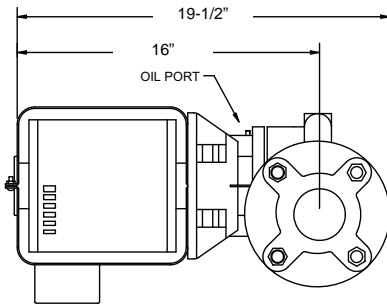

Lochinvar®
High Efficiency Water Heaters, Boilers and Pool Heaters

**PUMP
Recommendation**

PUMP-Rec-05 Rev C

**PUMP RECOMMENDATION FOR
COPPER-FIN 0987-2067 WATER HEATER**

Pump Specifications

Part No.	HorsePower	Flanges	Valute Material	Flange Material	Vendor	Vendor Product Series	Orientation
ARM3024PAB	1/2	2-1/2"	Brass	Brass	Armstrong	2B1050	Horizontal

Installation Specifications

Pump	Recommended for Model Numbers	Maximum GPM	Based on Installation Type
ARM3024PAB	Copper-Fin Wtr Htr, CW(N,L) 0987-2067	90 GPM	Single Water Heater piped to Single Storage Tank
	Based on Minimum Pipe Diameter 2-1/2"	Based on Connecting piping Maximum 45 feet straight pipe with 6-Elbows, 2-Unions, 2-Ball Valves and 1-Cold Water Inlet Tee	

IMPORTANT: Read the Copper-fin 497-2067 Installation and Operation Manual. If the planned system exceeds the pump capacity in flow and/or head see "Pump-REC-All Pumps" for alternate pumps and pump curves.

Lochinvar®
High Efficiency Water Heaters, Boilers and Pool Heaters

Lochinvar, LLC
300 Maddox Simpson Parkway
Lebanon, Tennessee 37090
P: 615-889-8900 / F: 615-547-1000
www.Lochinvar.com