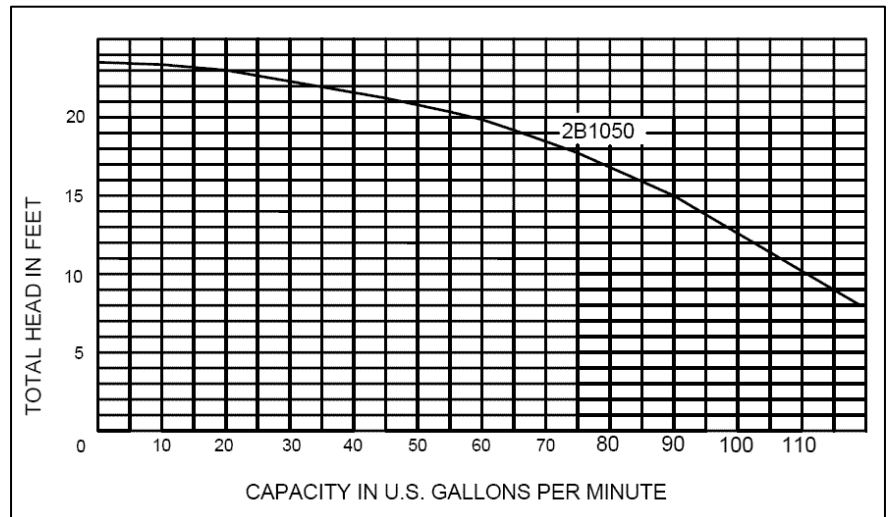

Lochinvar®
High Efficiency Water Heaters, Boilers and Pool Heaters

**PUMP
Recommendation**

PUMP-Rec-05 Rev C

**PUMP RECOMMENDATION FOR
COPPER-FIN 0987-2067 WATER HEATER**

Pump Specifications

Part No.	HorsePower	Flanges	Valute Material	Flange Material	Vendor	Vendor Product Series	Orientation
ARM3024PAB	1/2	2-1/2"	Brass	Brass	Armstrong	2B1050	Horizontal

Installation Specifications

Pump	Recommended for Model Numbers	Maximum GPM	Based on Installation Type
ARM3024PAB	Copper-Fin Wtr Htr, CW(N,L) 0987-2067	90 GPM	Single Water Heater piped to Single Storage Tank
	Based on Minimum Pipe Diameter 2-1/2"	Based on Connecting piping Maximum 45 feet straight pipe with 6-Elbows, 2-Unions, 2-Ball Valves and 1-Cold Water Inlet Tee	

IMPORTANT: Read the Copper-fin 497-2067 Installation and Operation Manual. If the planned system exceeds the pump capacity in flow and/or head see "Pump-REC-All Pumps" for alternate pumps and pump curves.

Lochinvar®
High Efficiency Water Heaters, Boilers and Pool Heaters

Lochinvar, LLC
300 Maddox Simpson Parkway
Lebanon, Tennessee 37090
P: 615-889-8900 / F: 615-547-1000
www.Lochinvar.com