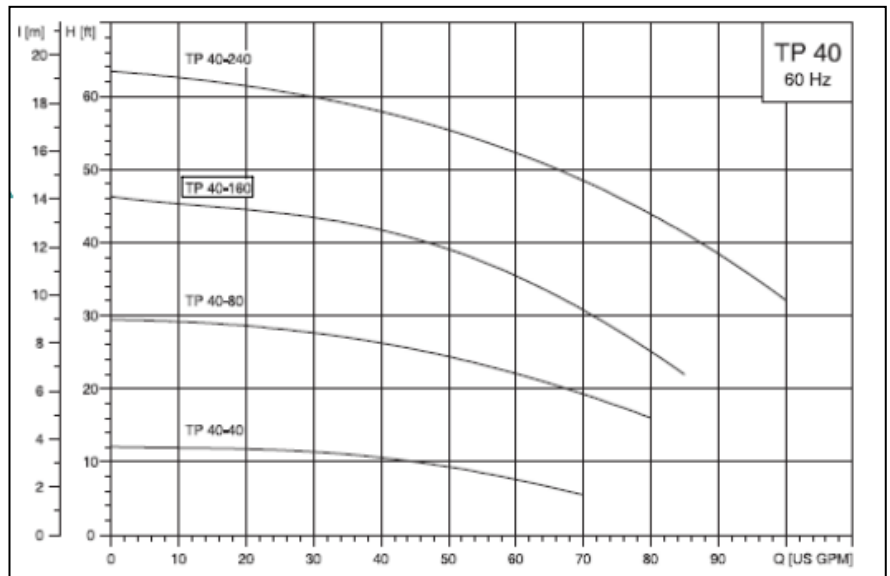

Lochinvar®

PUMP Recommendation

PUMP-Rec-18 Rev E

PUMP RECOMMENDATION FOR ARMOR 1300-1500 WATER HEATER

Pump Specifications

Part No.	HorsePower	Flanges	Valute Material	Flange Material	Vendor	Vendor Product Series	Orientation
PUM30004	3/4	2"	Bronze	Bronze	Grundfos	TP40-160	Vertical

Installation Specifications

Pump	Recommended for Model Numbers	Minimum GPM	Based on Installation Type
PUM30004	Armor Wtr Htr, AW(N,L) 1300-1500	2 pumps / 63 or 70 GPM each	Single Water Heater piped to Single Storage Tank
	Based on Minimum Pipe Diameter	Based on Connecting piping	
	2"	Maximum 45 feet straight pipe with 4-Elbows, 2-Unions and 2-Ball Valves	

IMPORTANT: Read the Armor 1000-1500 Installation and Operation Manual. If the planned system exceeds the pump capacity in flow and/or head see "Pump-Curves-All Pumps" for alternate pumps and pump curves.

Lochinvar, LLC
300 Maddox Simpson Parkway
Lebanon, Tennessee 37090
P: 615.889.8900 / F: 615.547.1000
www.Lochinvar.com