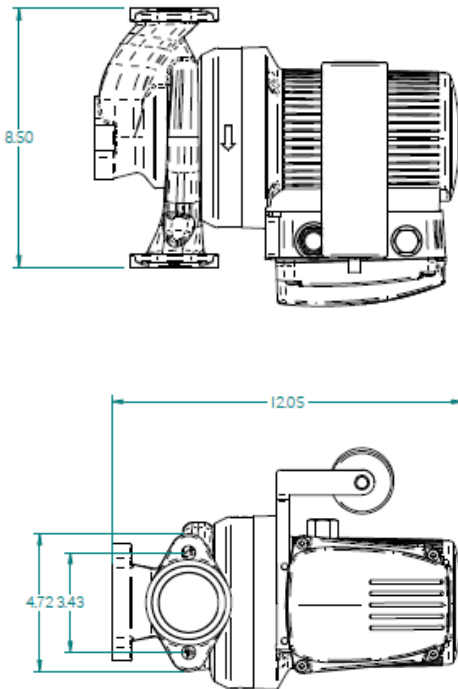

Lochinvar®

PUMP Recommendation

PUMP-Rec-18 Rev E

PUMP RECOMMENDATION FOR ARMOR 1000 WATER HEATER

Pump Specifications

Part No.	HorsePower	Flanges	Valute Material	Flange Material	Vendor	Vendor Product Series	Orientation
PUM30038	3/4	2"	Bronze	Bronze	Grundfos	UPS 43-110SF	Vertical

Installation Specifications

Pump	Recommended for Model Numbers	Minimum GPM	Based on Installation Type
PUM30038	Armor Wtr Htr, AW(N,L) 1000	2 pumps - 50 GPM each	Single Water Heater piped to Single Storage Tank
	Based on Minimum Pipe Diameter 2"	Based on Connecting piping Maximum 45 feet straight pipe with 4-Elbows, 2-Unions and 2-Ball Valves	

IMPORTANT: Read the Armor 1000-1500 Installation and Operation Manual. If the planned system exceeds the pump capacity in flow and/or head see "Pump-Curves-All Pumps" for alternate pumps and pump curves.

Lochinvar, LLC
300 Maddox Simpson Parkway
Lebanon, Tennessee 37090
P: 615.889.8900 / F: 615.547.1000
www.Lochinvar.com