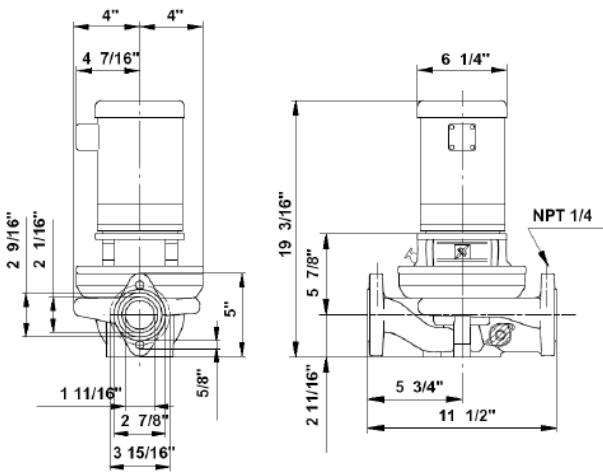

Lochinvar®

PUMP Recommendation

PUMP-Rec-18 Rev E

PUMP RECOMMENDATION FOR ARMOR 1300-1500 WATER HEATER

Pump Specifications

Part No.	HorsePower	Flanges	Valute Material	Flange Material	Vendor	Vendor Product Series	Orientation
PUM30004	3/4	2"	Bronze	Bronze	Grundfos	TP40-160	Vertical

Installation Specifications

Pump	Recommended for Model Numbers	Minimum GPM	Based on Installation Type
PUM30004	Armor Wtr Htr, AW(N,L) 1300-1500	2 pumps / 63 or 70 GPM each	Single Water Heater piped to Single Storage Tank
	Based on Minimum Pipe Diameter	Based on Connecting piping	
	2"	Maximum 45 feet straight pipe with 4-Elbows, 2-Unions and 2-Ball Valves	

IMPORTANT: Read the Armor 1000-1500 Installation and Operation Manual. If the planned system exceeds the pump capacity in flow and/or head see "Pump-Curves-All Pumps" for alternate pumps and pump curves.

Lochinvar, LLC
300 Maddox Simpson Parkway
Lebanon, Tennessee 37090
P: 615.889.8900 / F: 615.547.1000
www.Lochinvar.com