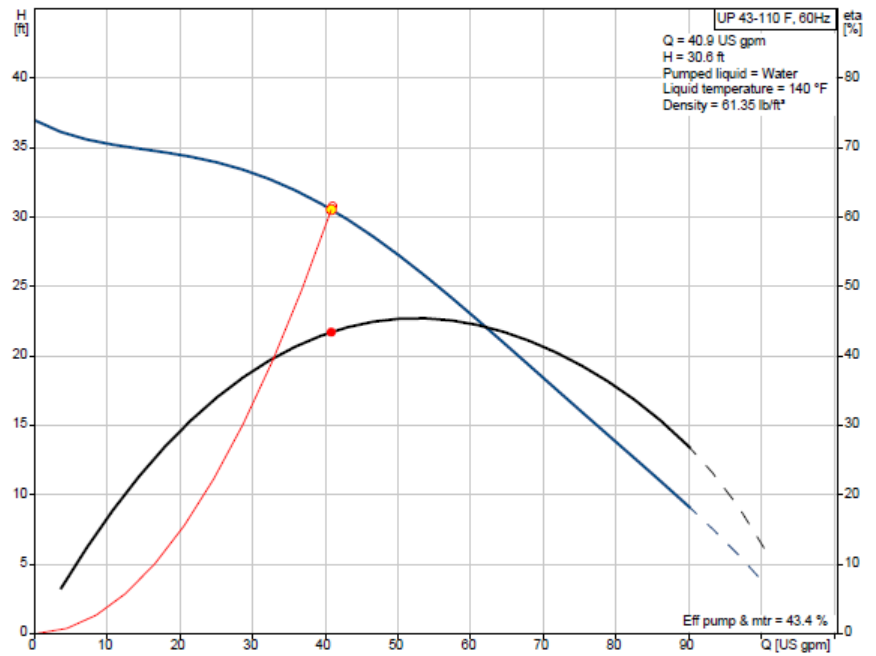

Lochinvar®

PUMP Recommendation

PUMP-Rec-18 Rev E

PUMP RECOMMENDATION FOR ARMOR 1000 WATER HEATER

Pump Specifications

Part No.	HorsePower	Flanges	Valute Material	Flange Material	Vendor	Vendor Product Series	Orientation
PUM30038	3/4	2"	Bronze	Bronze	Grundfos	UPS 43-110SF	Vertical

Installation Specifications

Pump	Recommended for Model Numbers	Minimum GPM	Based on Installation Type
PUM30038	Armor Wtr Htr, AW(N,L) 1000	2 pumps - 50 GPM each	Single Water Heater piped to Single Storage Tank
	Based on Minimum Pipe Diameter 2"	Based on Connecting piping Maximum 45 feet straight pipe with 4-Elbows, 2-Unions and 2-Ball Valves	

IMPORTANT: Read the Armor 1000-1500 Installation and Operation Manual. If the planned system exceeds the pump capacity in flow and/or head see "Pump-Curves-All Pumps" for alternate pumps and pump curves.

Lochinvar, LLC
300 Maddox Simpson Parkway
Lebanon, Tennessee 37090
P: 615.889.8900 / F: 615.547.1000
www.Lochinvar.com