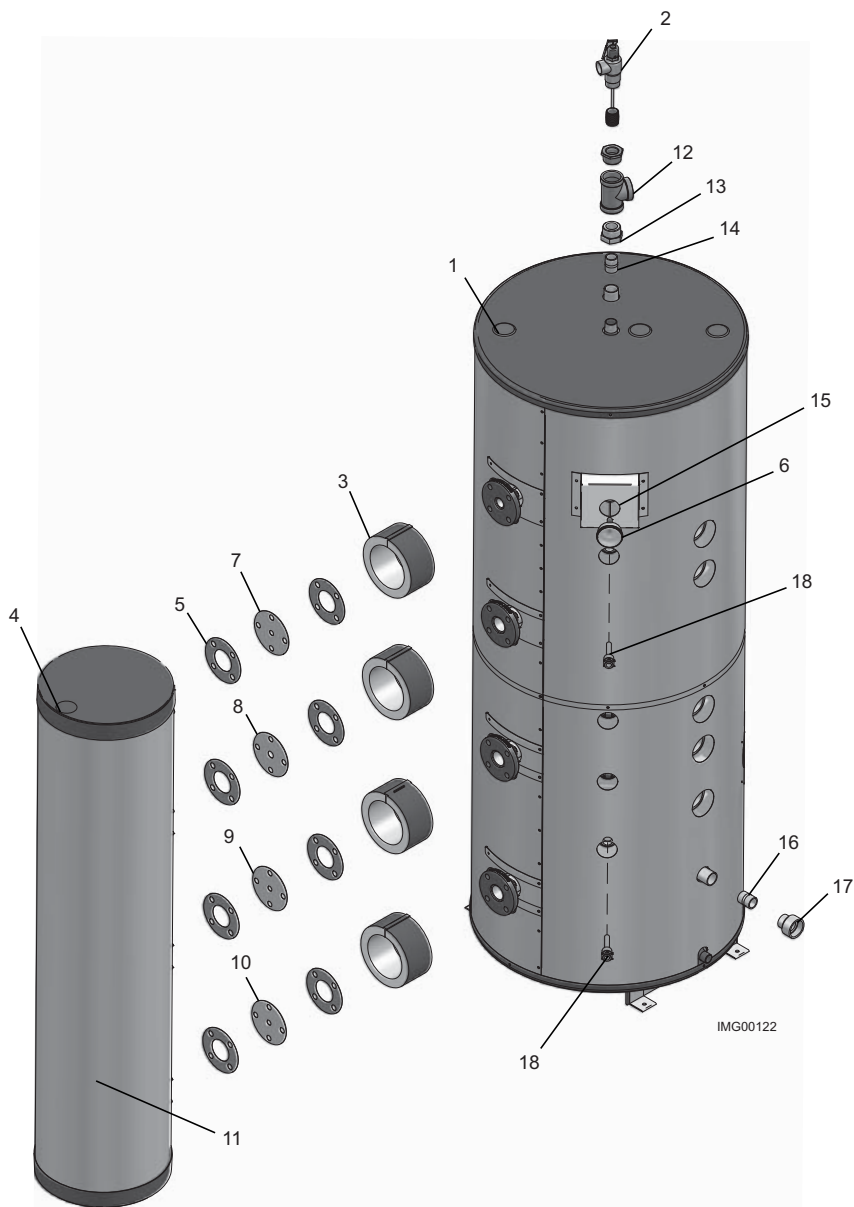

ITEM	PART NUMBER	DESCRIPTION	MODEL NUMBERS
1	MSC2117	PLUG, HOLE	ALL
2	RLV20015	VALVE, PRESSURE RELIEF 125	ALL STU MODELS
3	FIB20112	INSULATION, FOAM, PIPE	ALL
4	MSC20120	PLUG, DOME	ALL
5	GKT30004	GASKET SET, FLANGE, 5" OD (QTY 8)	ALL
6	GTP20001	GAUGE, TEMPERATURE 2"	ALL
7	JKT60259	ORIFICE	STU/TSU 150 & 200
7	JKT60217	ORIFICE	STU/TSU 257 & 350
7	JKT60216	ORIFICE	STU/TSU 423 & 504
8	JKT60218	ORIFICE	STU/TSU 150 & 200
8	JKT60217	ORIFICE	STU/TSU 257 - 504
9	JKT60217	ORIFICE	STU/TSU 150 & 200
9	JKT60216	ORIFICE	STU/TSU 257 - 504
10	JKT60217	ORIFICE	STU/TSU 150 - 350
10	JKT60216	ORIFICE	STU/TSU 423 & 504
11	SHX30004	HEX, SPHERICAL	STU/TSU 150 & 200
11	SHX30003	HEX, SPHERICAL	STU/TSU 257 & 350
11	SHX30002	HEX, SPHERICAL	STU/TSU 423 & 504
11	SHX30001	HEX, SPHERICAL	STU/TSU 650 & 752
11	SHX30000	HEX, SPHERICAL	STU/TSU 940
12	BRS20001	TEE, 1 1/2"	ALL
13	BRS2800	BUSHING, 1" X 1 1/2"	ALL
14	BRS2801	NIPPLE, 1"	ALL
15	JKT60301	BRACKET, TEMPERATURE GAUGE	STU/TSU 150 - 257
15	JKT60302	BRACKET, TEMPERATURE GAUGE	STU/TSU 350 & 423
15	JKT60303	BRACKET, TEMPERATURE GAUGE	STU/TSU 504
15	JKT60304	BRACKET, TEMPERATURE GAUGE	STU/TSU 650 - 940
16	MSC20218	NIPPLE, S.S. 1"	ALL
17	MSC20220	REDUCER, BELL S.S. 1" X 1 1/2"	ALL
18	TST2305	BULBWELL, 3/4"	ALL