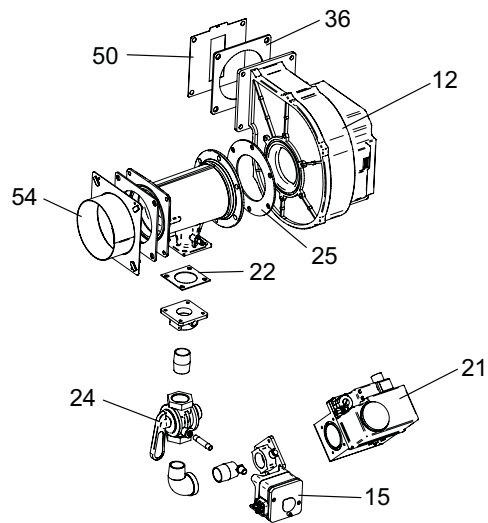

HEAT EXCHANGER ASSEMBLY

GAS TRAIN XPN 1.0

GAS TRAIN XPN 1.3, 1.5

ITEM NO.	PART NO.	DESCRIPTION	MODEL
HEAT EXCHANGER ASSEMBLY			
1	HEX30000	HEAT EXCHANGER	XPN/L1000
1	HEX30001	HEAT EXCHANGER	XPN/L1300
1	HEX30002	HEAT EXCHANGER	XPN/L1500
CONTROLS			
2	RLY20023	LOW VOLTAGE CONNECTION BOARD	ALL
PLEASE HAVE MODEL AND SERIAL NUMBER WHEN ORDERING PARTS			