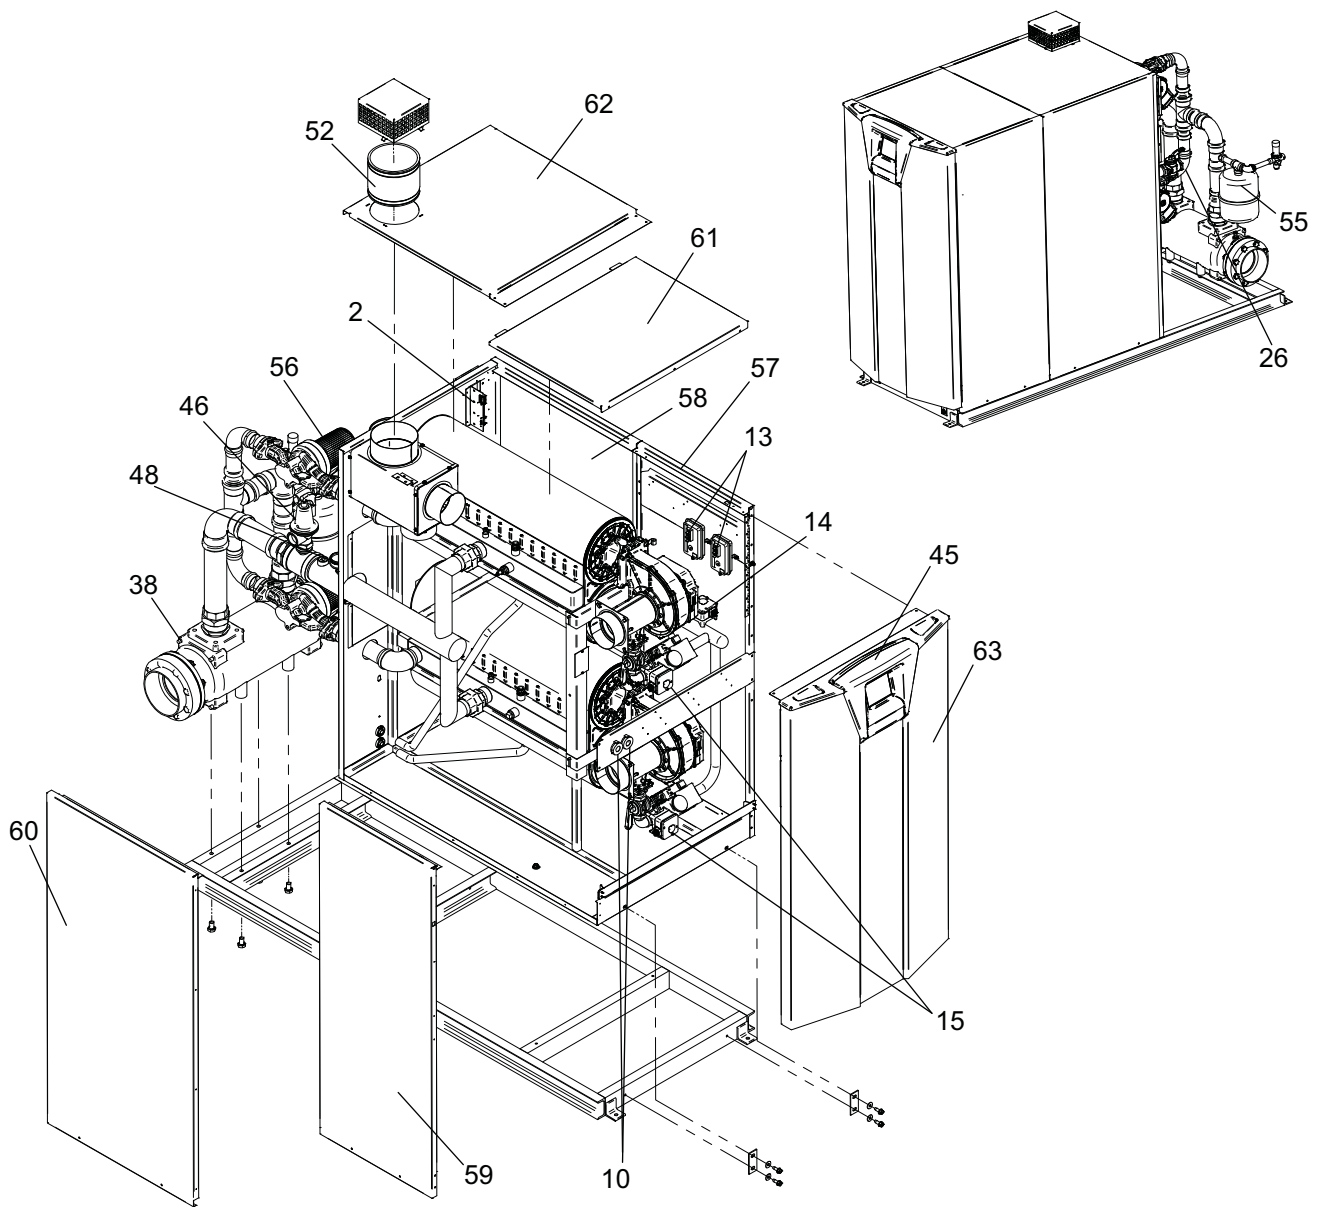

Replacement Parts List

PARTS & SERVICE DEPARTMENT
Nashville, Tennessee
615-889-8900 • Fax: 615-882-2918
parts_team@lochinvar.com
www.Lochinvar.com

SYNC®
AQUAS™ COMMERCIAL POOL PACKAGE
XPN 1.0 - 1.5