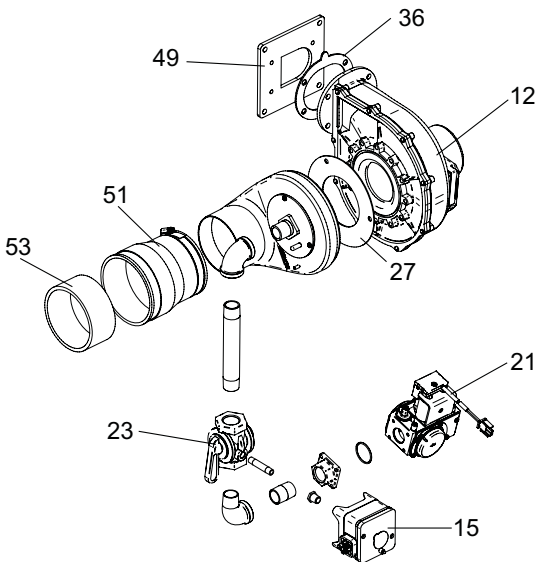

HEAT EXCHANGER ASSEMBLY

GAS TRAIN XPN 1.0

GAS TRAIN XPN 1.3, 1.5

ITEM NO.	PART NO.	DESCRIPTION	MODEL
HEAT EXCHANGER ASSEMBLY			
1	HEX30000	HEAT EXCHANGER	XPN/L1000
1	HEX30001	HEAT EXCHANGER	XPN/L1300
1	HEX30002	HEAT EXCHANGER	XPN/L1500
CONTROLS			
2	RLY20023	LOW VOLTAGE CONNECTION BOARD	ALL
PLEASE HAVE MODEL AND SERIAL NUMBER WHEN ORDERING PARTS			