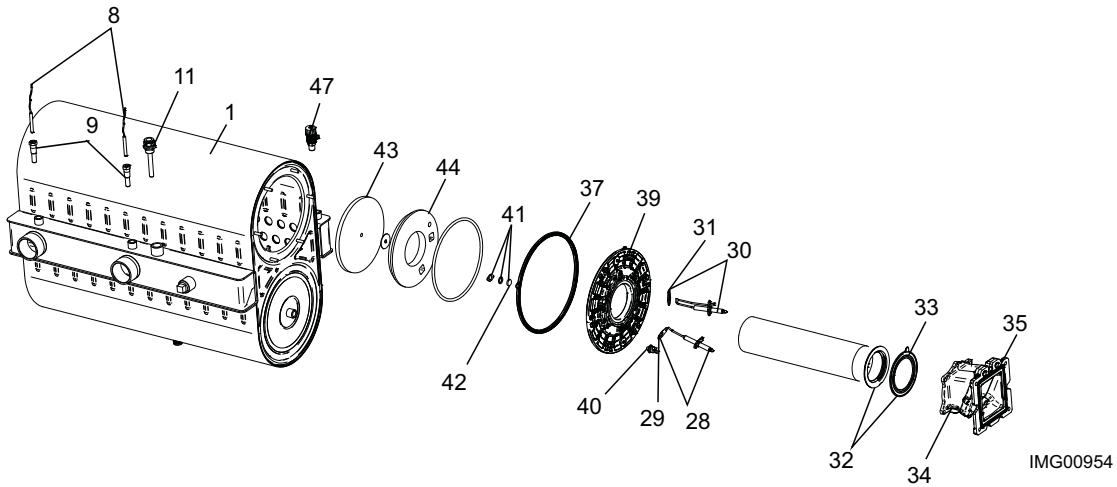

HEAT EXCHANGER ASSEMBLY

GAS TRAIN XPN 1.0

GAS TRAIN XPN 1.3, 1.5

ITEM NO.	PART NO.	DESCRIPTION	MODEL
HEAT EXCHANGER ASSEMBLY			
1	HEX30000	HEAT EXCHANGER	XPN/L1000
1	HEX30001	HEAT EXCHANGER	XPN/L1300
1	HEX30002	HEAT EXCHANGER	XPN/L1500
CONTROLS			
2	RLY20023	LOW VOLTAGE CONNECTION BOARD	ALL
PLEASE HAVE MODEL AND SERIAL NUMBER WHEN ORDERING PARTS			