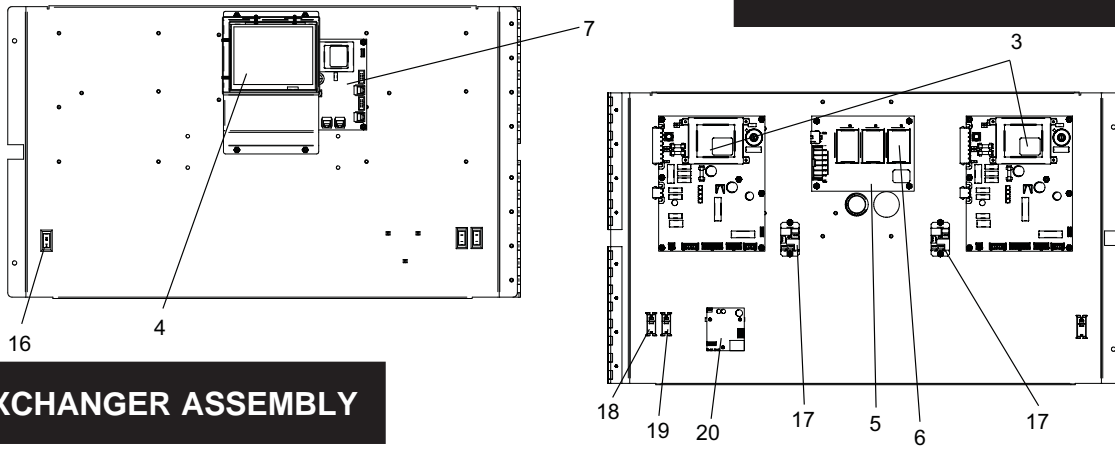

HEAT EXCHANGER ASSEMBLY

GAS TRAIN XPN 1.0

GAS TRAIN XPN 1.3, 1.5

ITEM NO.	PART NO.	DESCRIPTION	MODEL
HEAT EXCHANGER ASSEMBLY			
1	HEX30000	HEAT EXCHANGER	XPN/L1000
1	HEX30001	HEAT EXCHANGER	XPN/L1300
1	HEX30002	HEAT EXCHANGER	XPN/L1500
CONTROLS			
2	RLY20023	LOW VOLTAGE CONNECTION BOARD	ALL
PLEASE HAVE MODEL AND SERIAL NUMBER WHEN ORDERING PARTS			