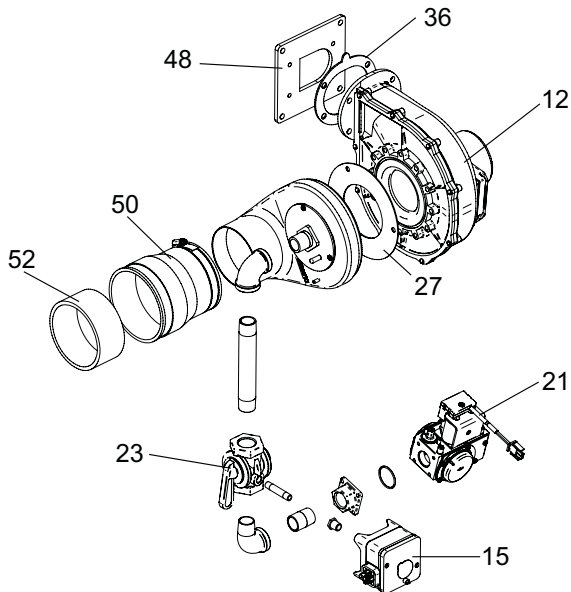

GAS TRAIN SB 1000