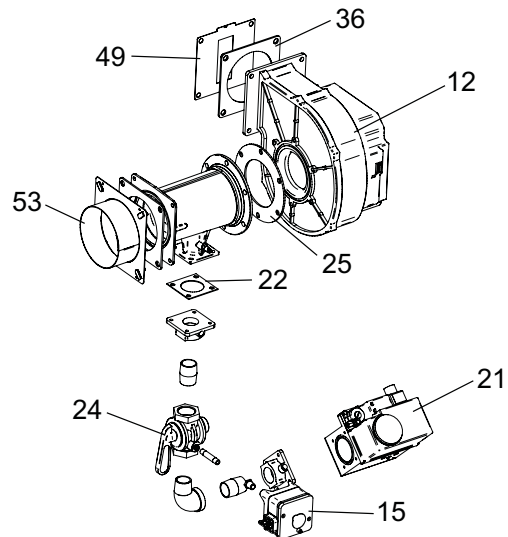

GAS TRAIN SB 1300, 1500